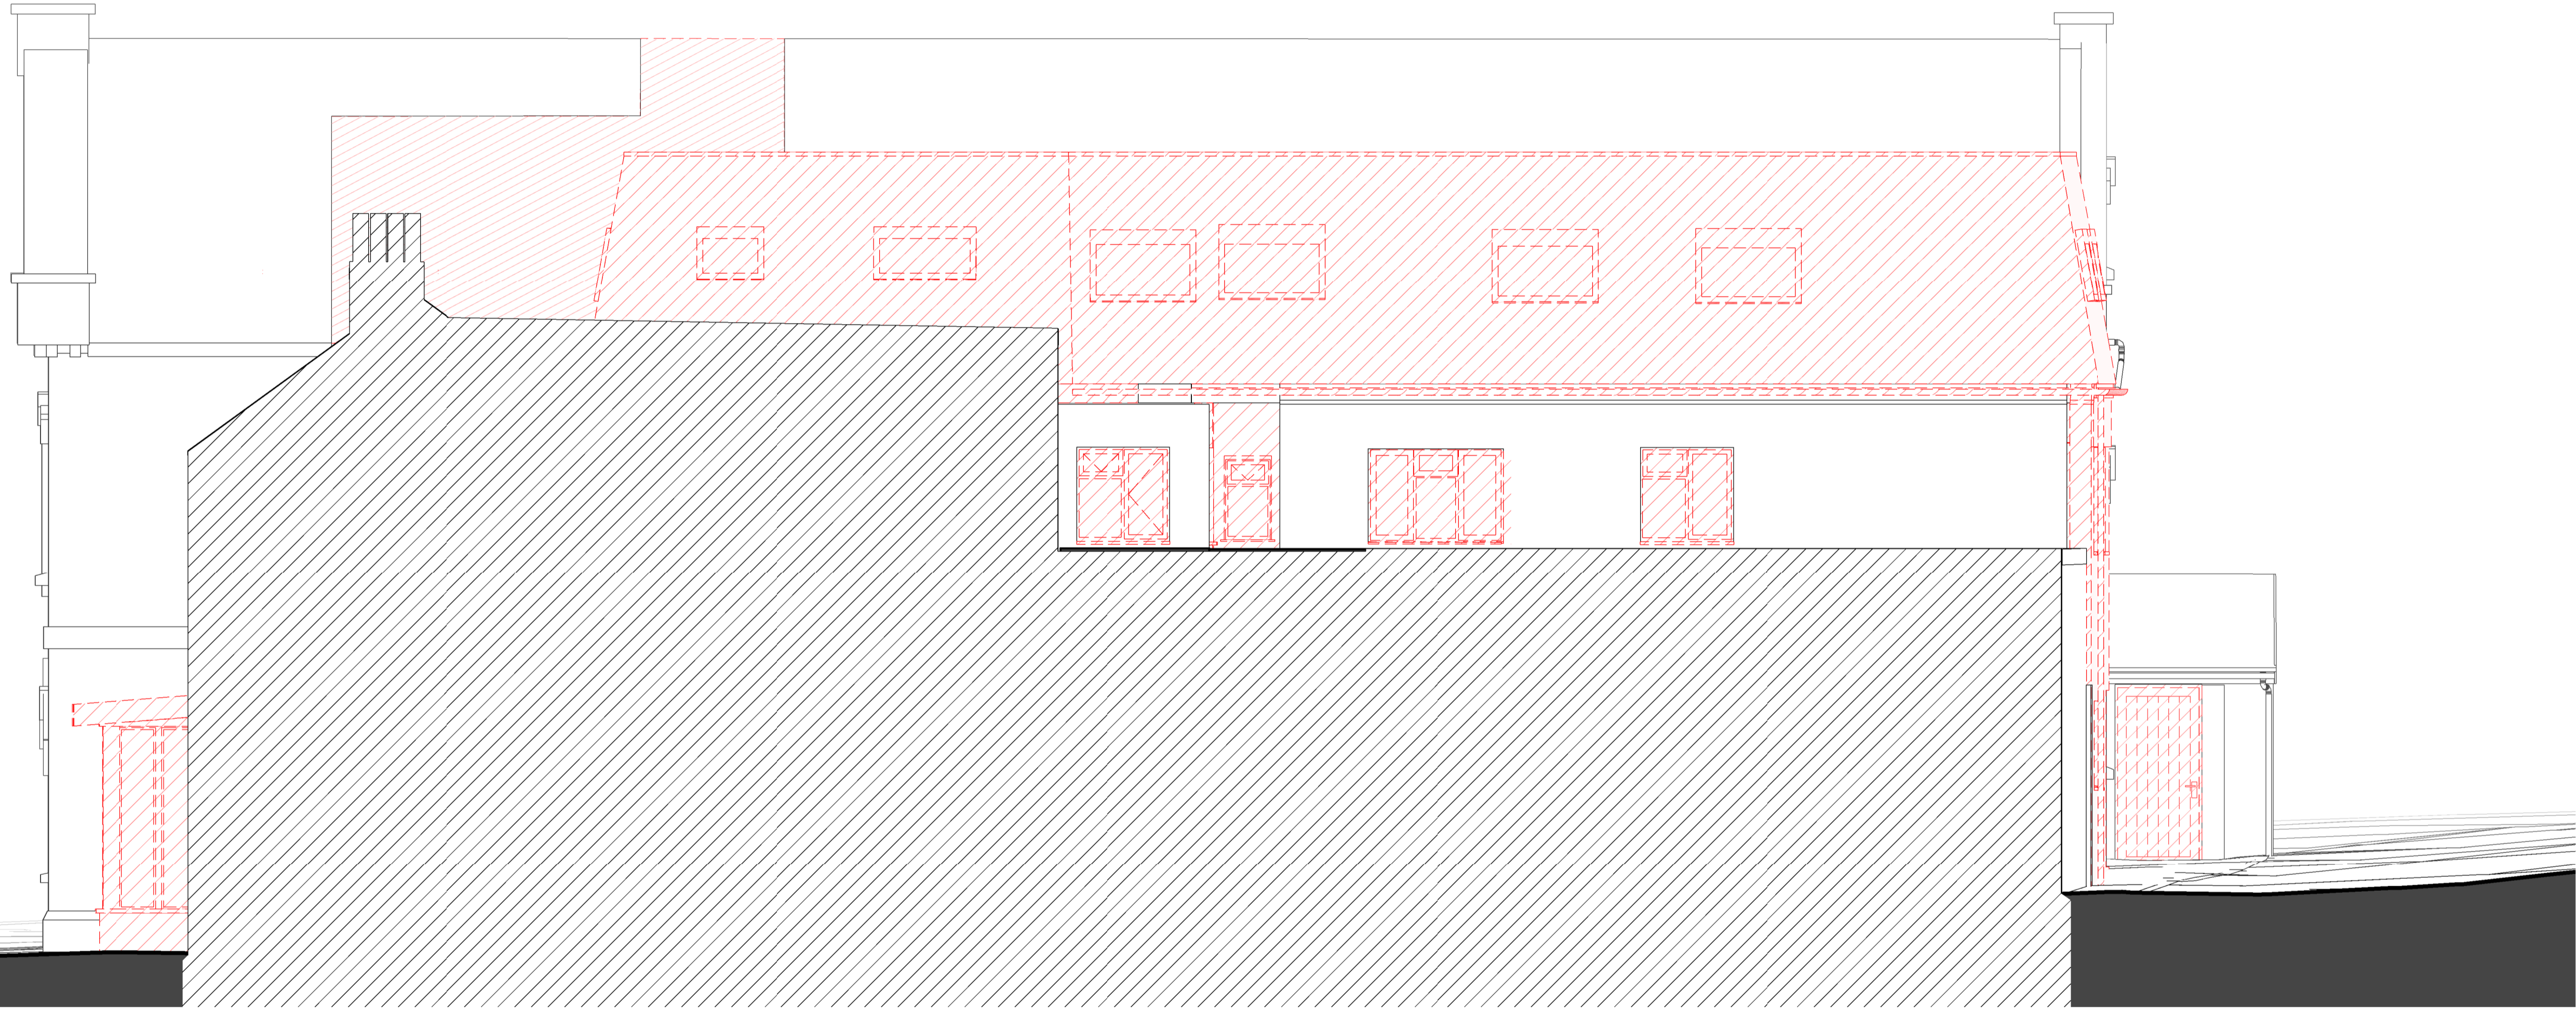

1 North West Elevation - Demolition
1 : 50

Notes:
 Drawings are based on survey data and may not accurately represent what is physically present.
 Do not scale from this drawing. All dimensions are to be verified on site before proceeding with the work.
 All dimensions are in millimeters unless noted otherwise.
 Purcell shall be notified in writing of any discrepancies.

Key
 Demolition

RECEIVED
 By Liv Rickman at 5:51 pm, May 04, 2022

PI	20/04/22	Drawings Issued for Planning
REV	DATE	DESCRIPTION

CLIENT
DCA Consultants

PROJECT
Isle of Scilly Museum

JOB NUMBER
241601

TITLE
NW Elevation - Demolition

DRAWN
GC

CHECKED
NP

PURCELL

SIZE	SCALE	LAST REVISED	DRAWN	CHECKED
ALL	1 : 50		GC	NP

DRAWING NUMBER
241601-PUR-01-ZZ-DR-A-1313