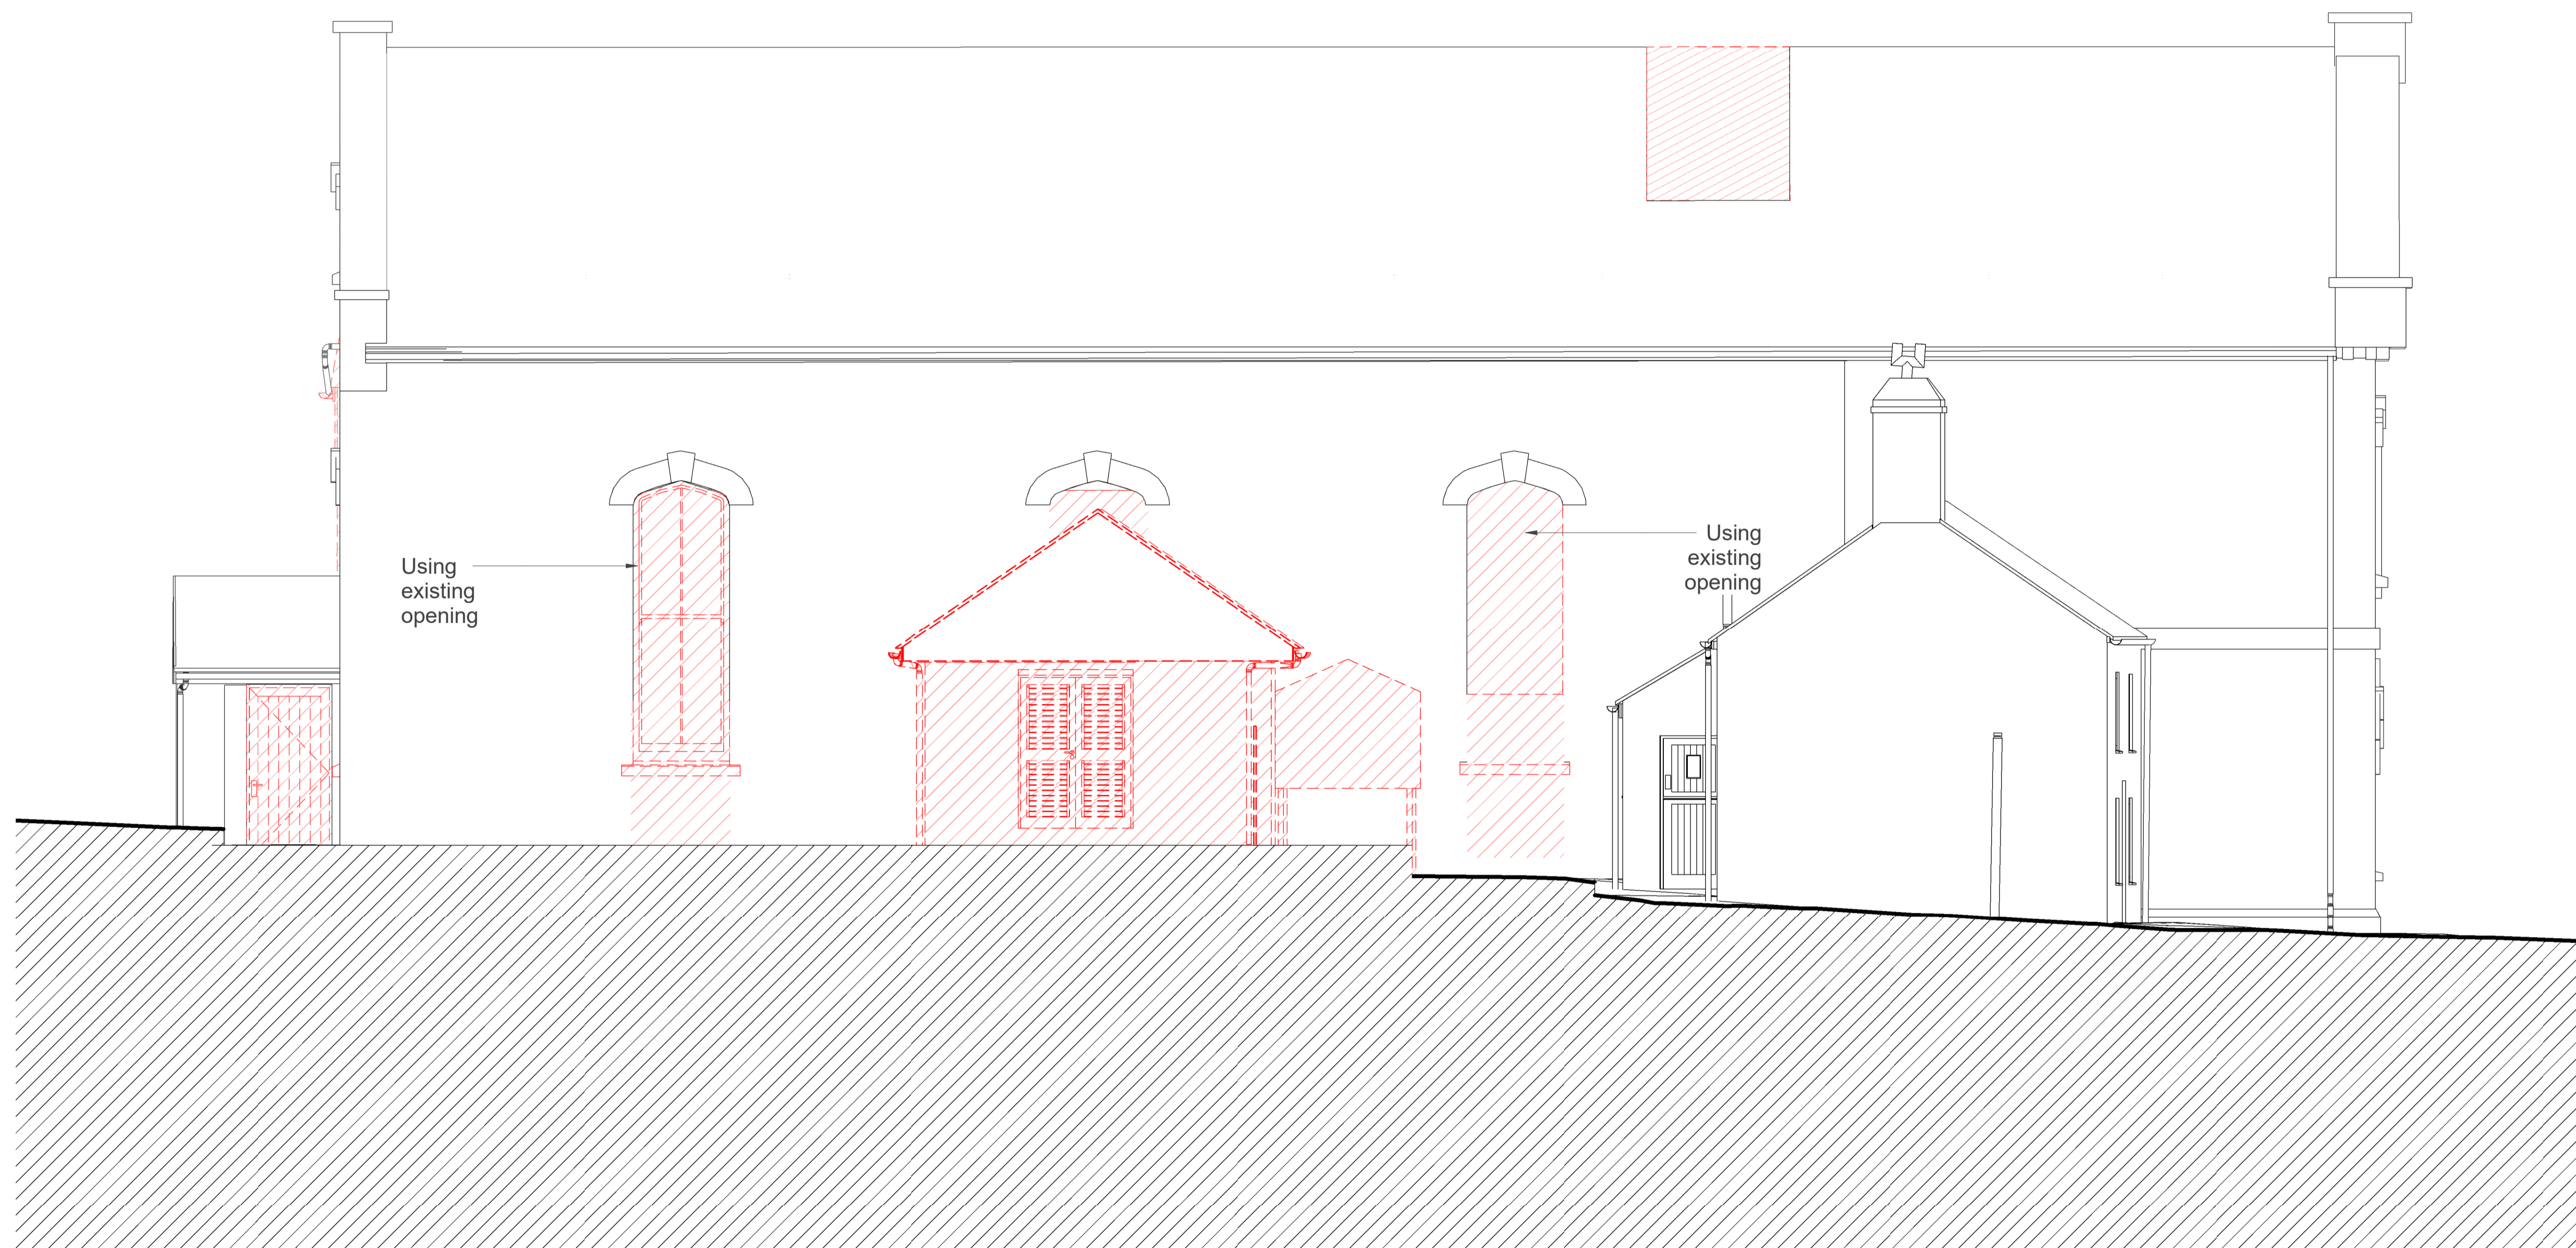

1

South East Elevation - Demolition

1 : 50

Notes:

Drawings are based on survey data and may not accurately represent what is physically present.

Do not scale from this drawing. All dimensions are to be verified on site before proceeding with the work.

Key

Demolition

RECEIVED

By Liv Rickman at 5:51 pm, May 04, 2022

PI	20/04/22	Drawings Issued for Planning
REV	DATE	DESCRIPTION

CLIENT
DCA Consultants

PROJECT
Isle of Scilly Museum

JOB NUMBER
241601

TITLE
SE Elevation - Demolition

SIZE	SCALE	LAST REVISED	DRAWN	CHECKED
A1L	1 : 50		GC	NP
REV	SUITABILITY/REASON FOR ISSUE			

DRAWING NUMBER
241601-PUR-01-ZZ-DR-A-1311