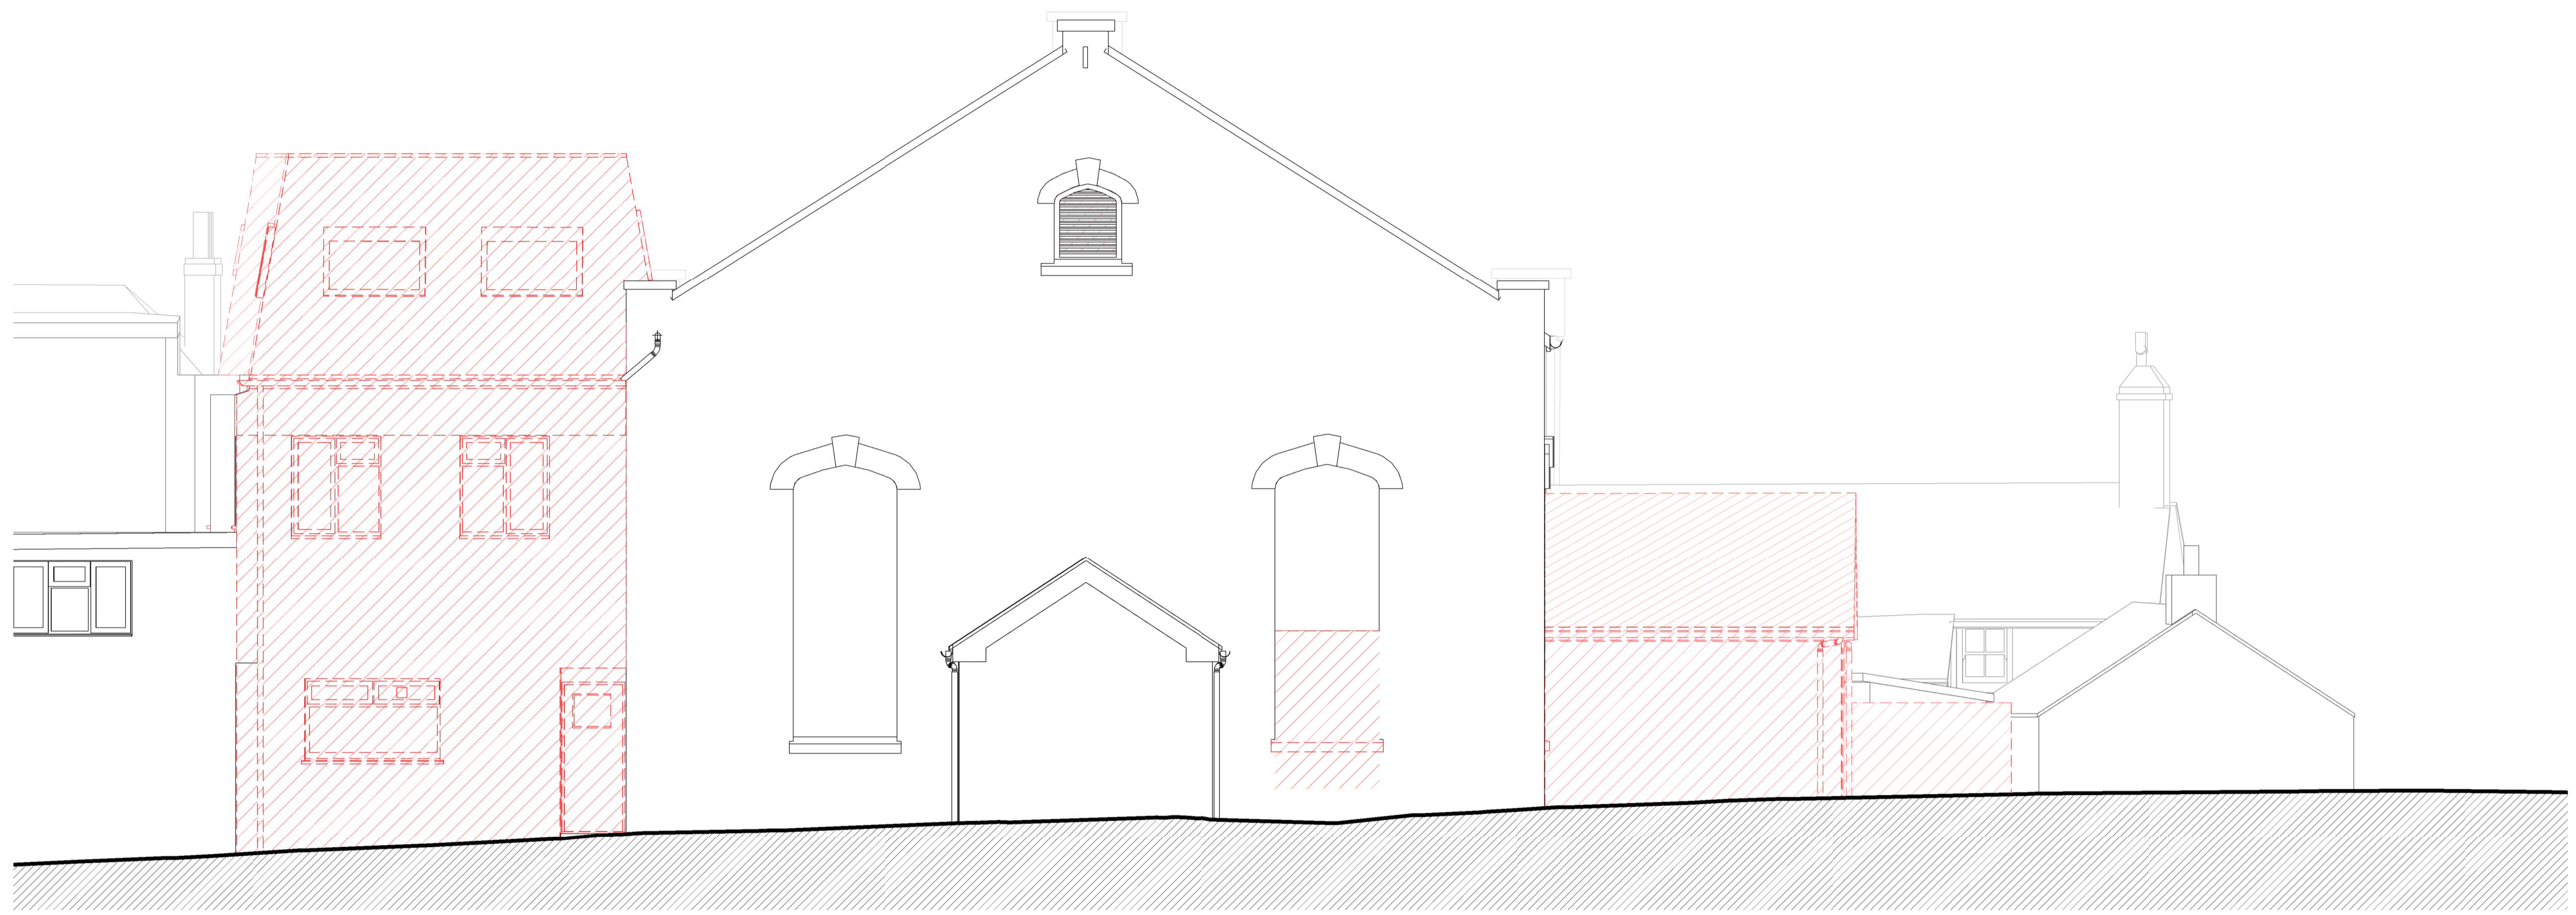

1

South West Elevation - Demolition

1 : 50

Notes:
 Drawings are based on survey data and may not accurately represent what is physically present.
 Do not scale from this drawing. All dimensions are to be verified on site before proceeding with the work.
 All dimensions are in millimeters unless noted otherwise.
 Purcell shall be notified in writing of any discrepancies.

Key
 Demolition

RECEIVED
 By Liv Rickman at 5:51 pm, May 04, 2022

PI	20/04/22	Drawings Issued for Planning
REV	DATE	DESCRIPTION

CLIENT
 DCA Consultants

PROJECT
 Isle of Scilly Museum

JOB NUMBER
 241601

PURCELL

TITLE
 SW Elevation - Demolition

SIZE	SCALE	LAST REVISED	DRAWN	CHECKED
ALL	1 : 50		GC	NP
REV	SUITABILITY/REASON FOR ISSUE			

DRAWING NUMBER
 241601-PUR-01-ZZ-DR-A-1312