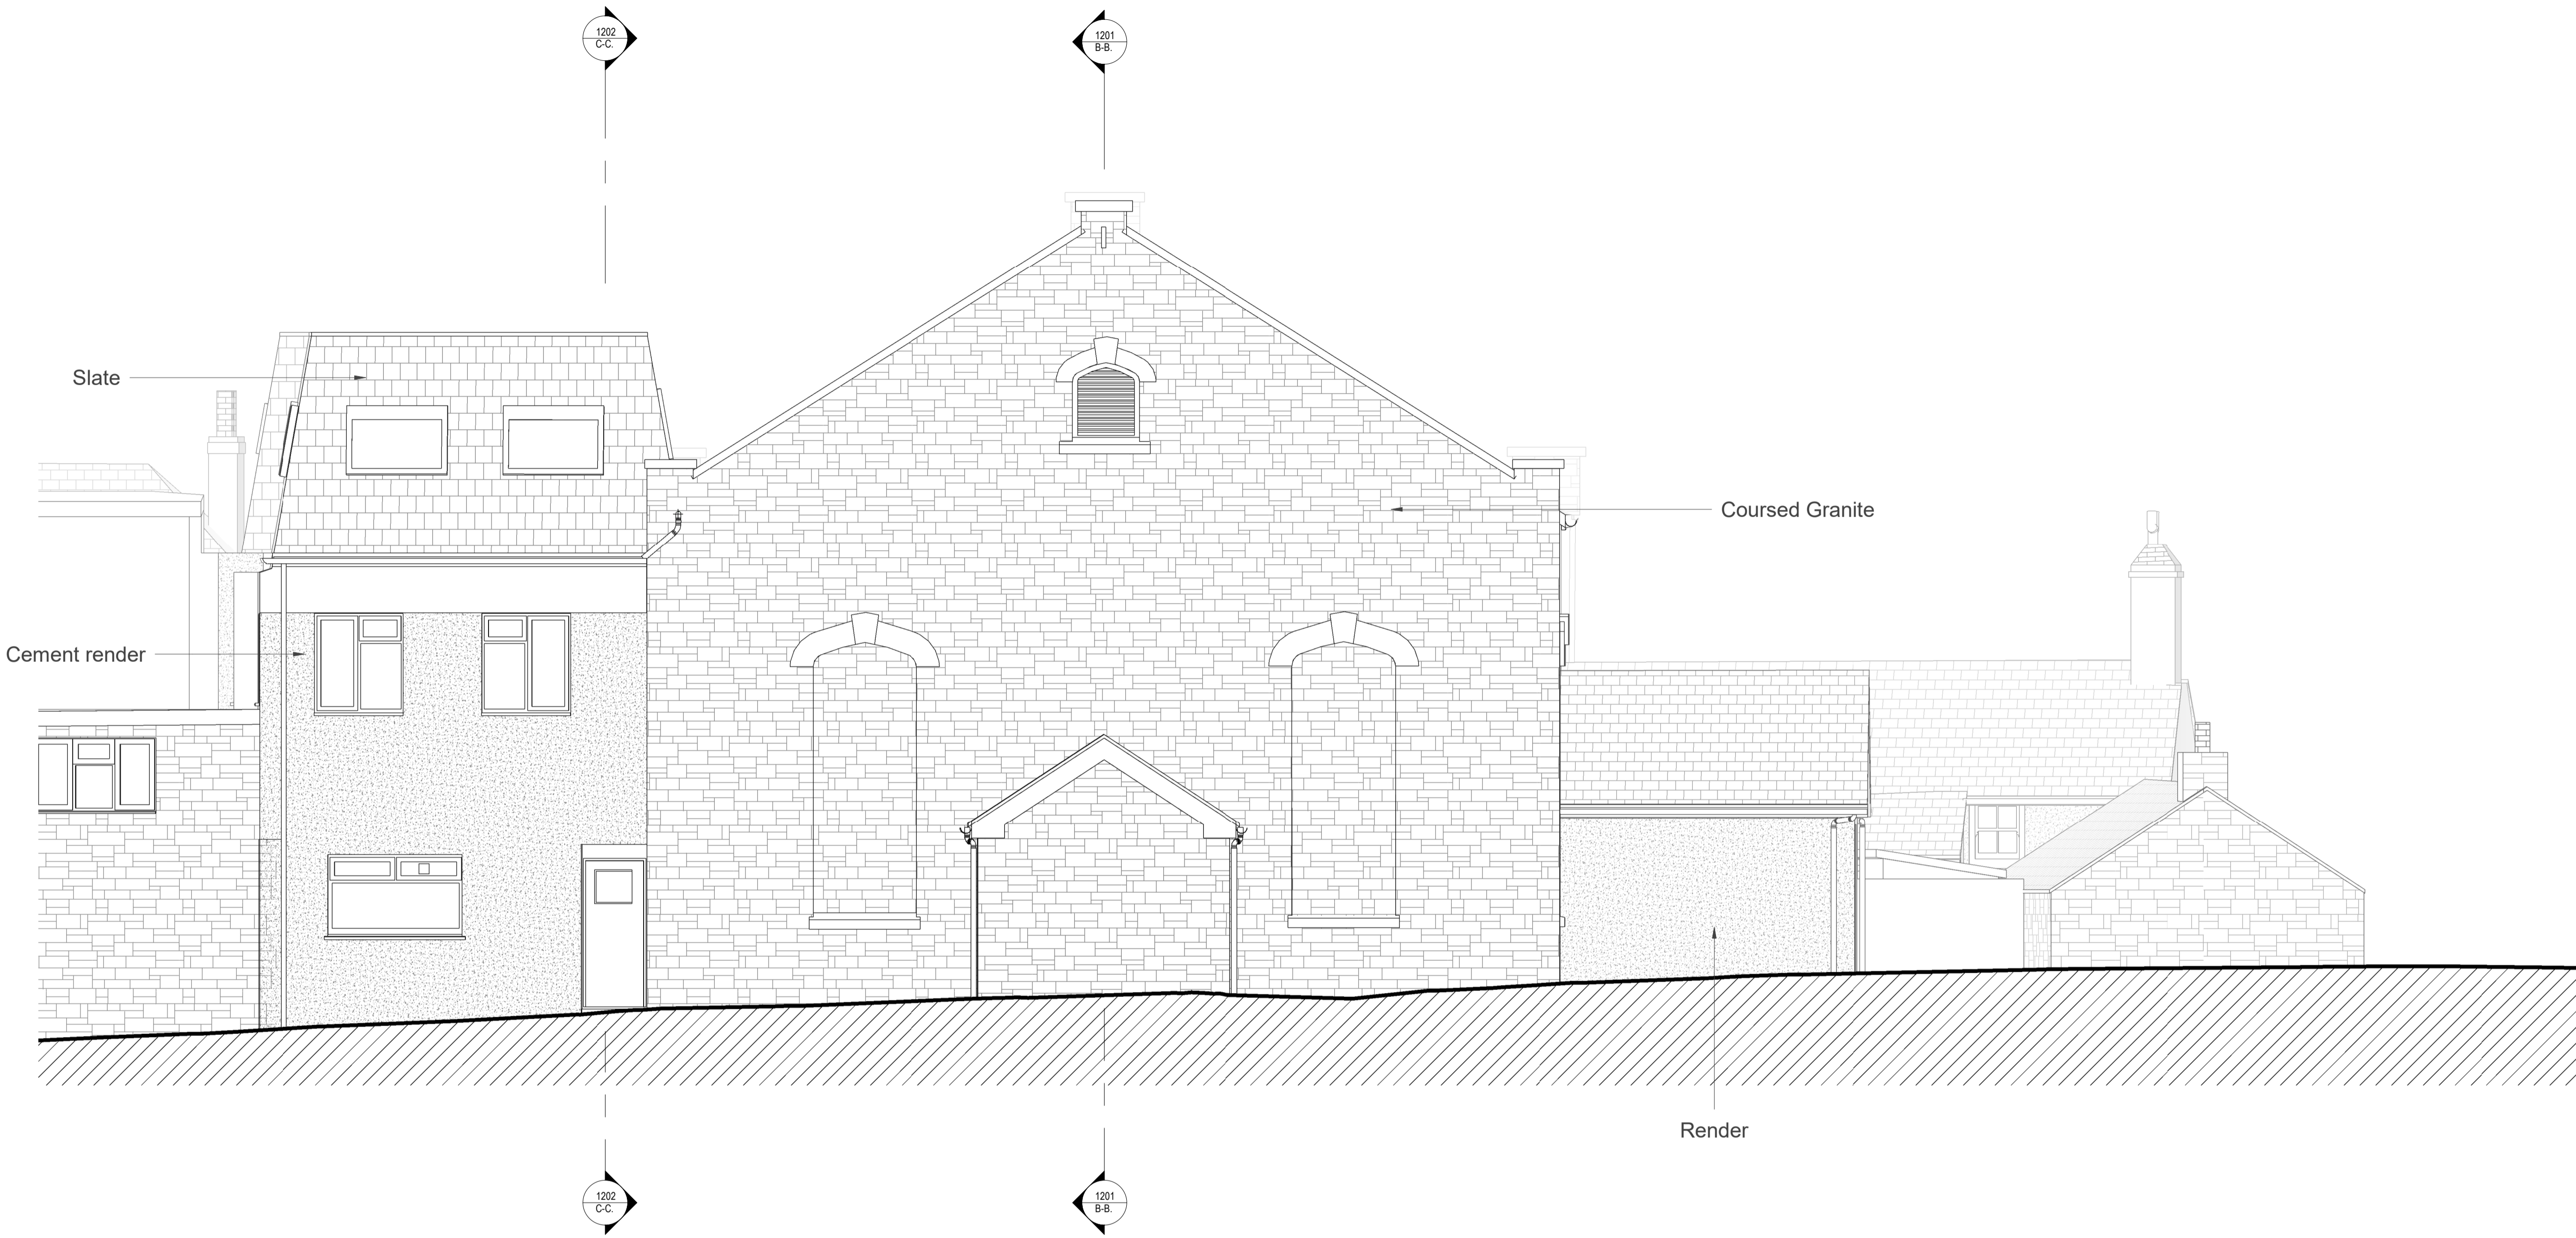

1 South West Elevation - Existing
1 : 50

Notes:
Drawings are based on survey data and may not accurately represent what is physically present.

Do not scale from this drawing. All dimensions are to be verified on site before proceeding with the work.

All dimensions are in millimeters unless noted otherwise.

Purcell shall be notified in writing of any discrepancies.

RECEIVED
By Liv Rickman at 5:49 pm, May 04, 2022

PI	20/04/22	Drawings Issued for Planning
REV	DATE	DESCRIPTION

CLIENT
DCA Consultants

PROJECT
Isle of Scilly Museum

JOB NUMBER
241601

PURCELL

TITLE
SW Elevation - Existing

SIZE	SCALE	LAST REVISED	DRAWN	CHECKED
A1L	1 : 50		GC	NP
REV	SUITABILITY/REASON FOR ISSUE			

DRAWING NUMBER
241601-PUR-01-ZZ-DR-A-1102