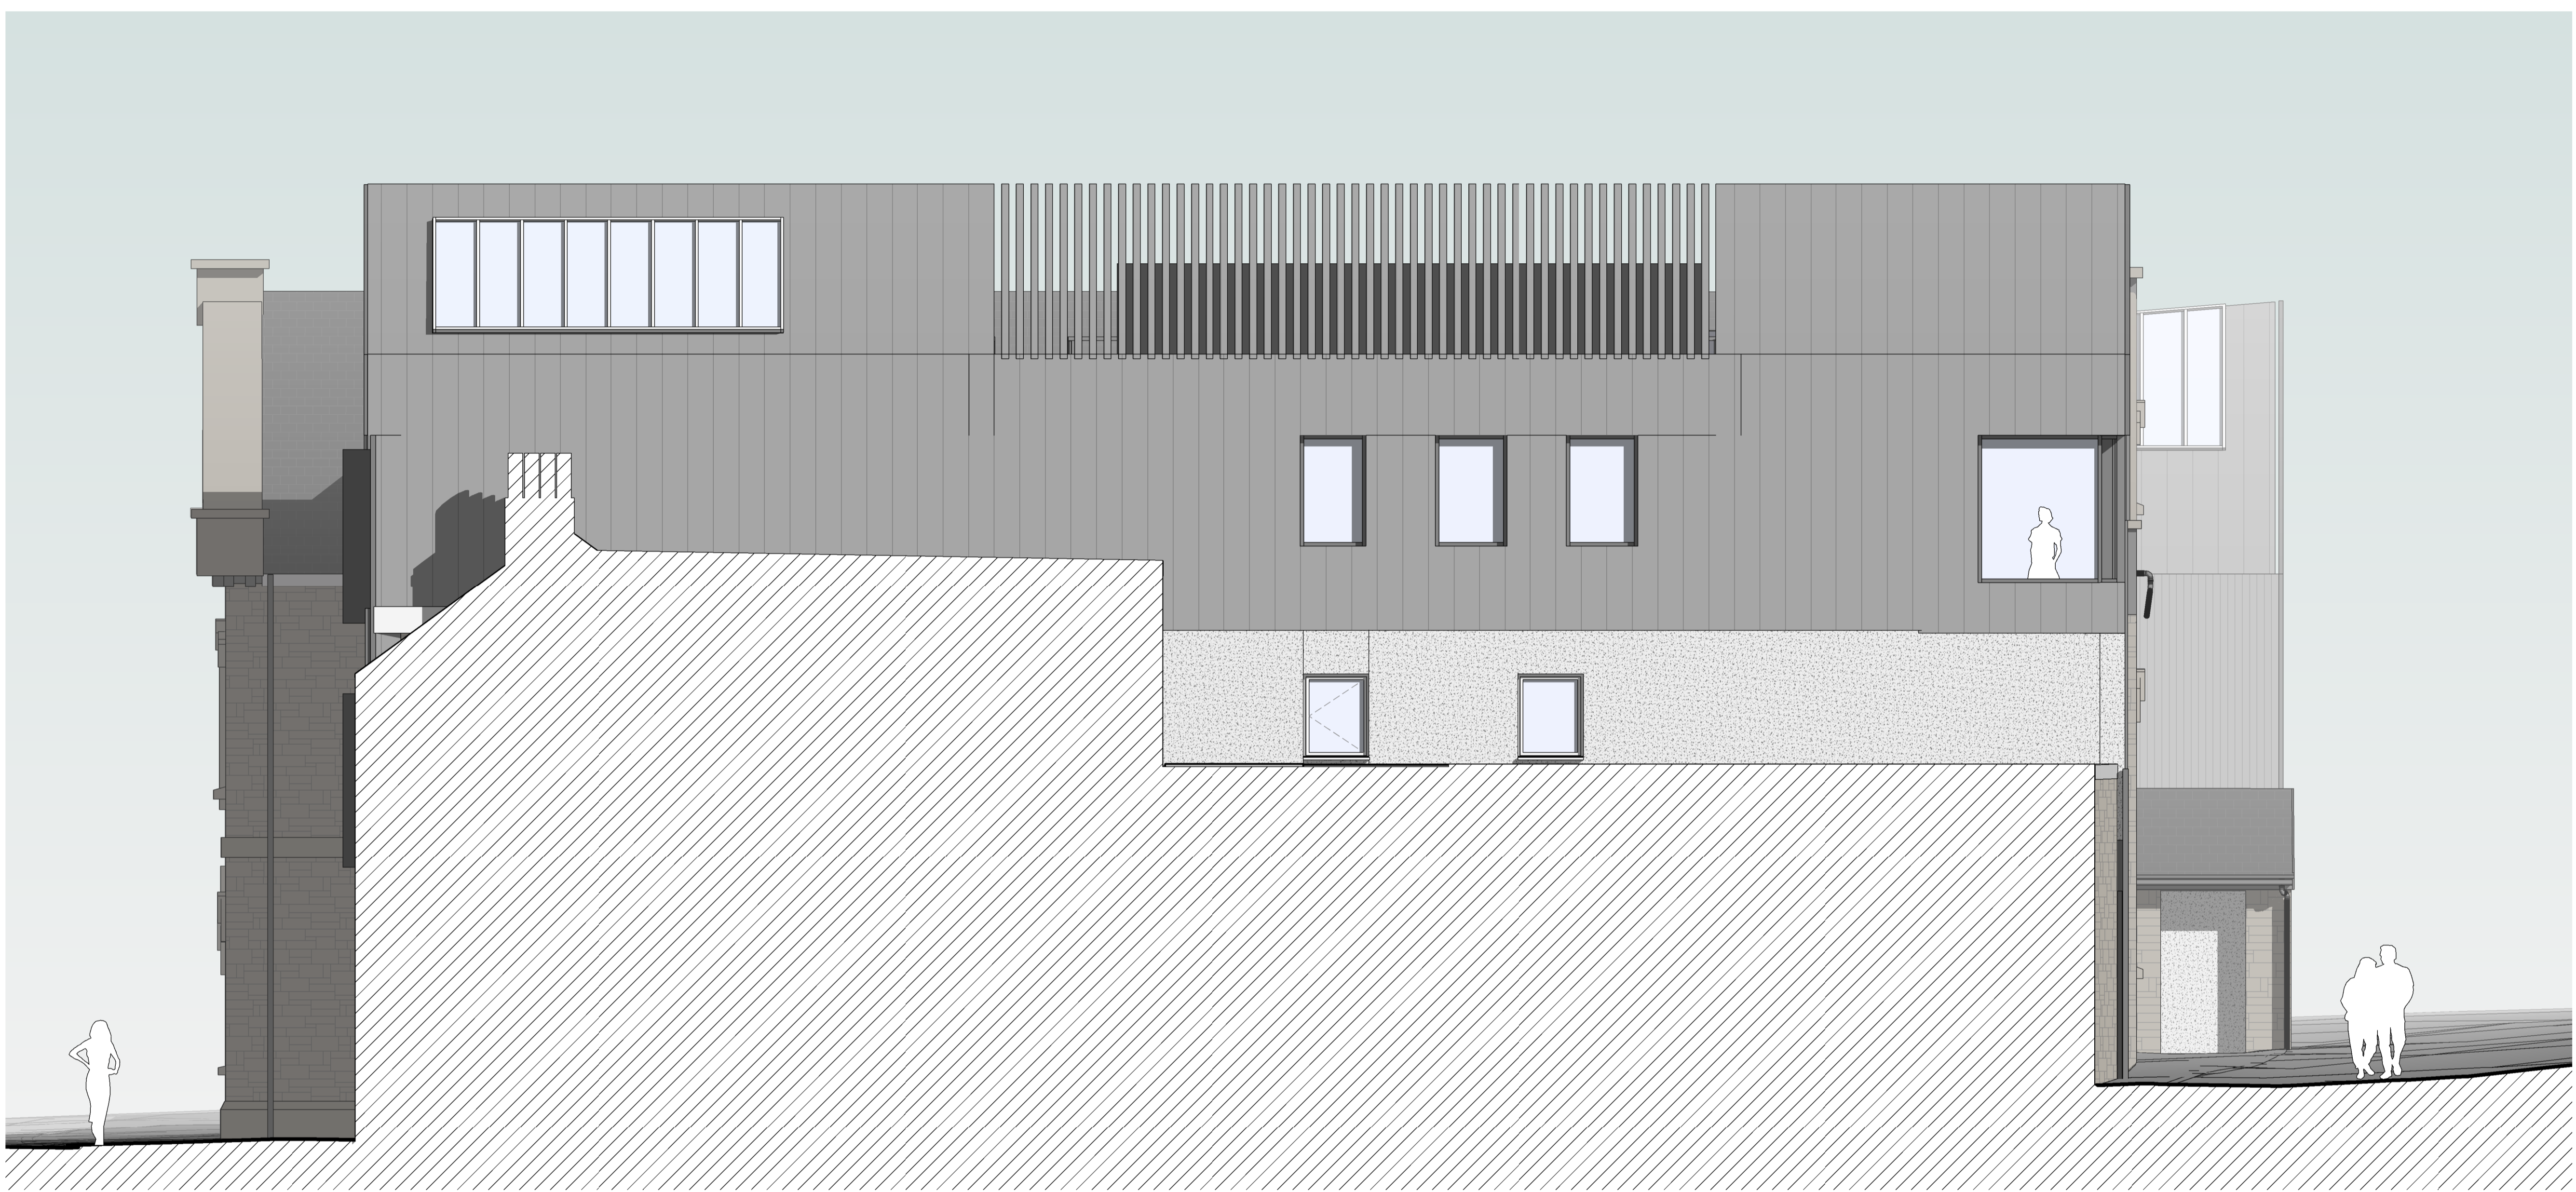

1 North West Elevation Coloured
1 : 50

Notes:
 Drawings are based on survey data and may not accurately represent what is physically present.
 Do not scale from this drawing. All dimensions are to be verified on site before proceeding with the work.
 All dimensions are in millimeters unless noted otherwise.
 Purcell shall be notified in writing of any discrepancies.

RECEIVED
 By Liv Rickman at 5:59 pm, May 04, 2022

PI	20/04/22	Drawings Issued for Planning
REV	DATE	DESCRIPTION

CLIENT
DCA Consultants

PROJECT
Isle of Scilly Museum

JOB NUMBER
241601

TITLE
NW Elevation - Coloured Illustration

PURCELL

SIZE	SCALE	LAST REVISED	DRAWN	CHECKED
ALL	1 : 50		GC	NP
REV	SUITABILITY/REASON FOR ISSUE			

DRAWING NUMBER
241601-PUR-01-ZZ-DR-A-2113