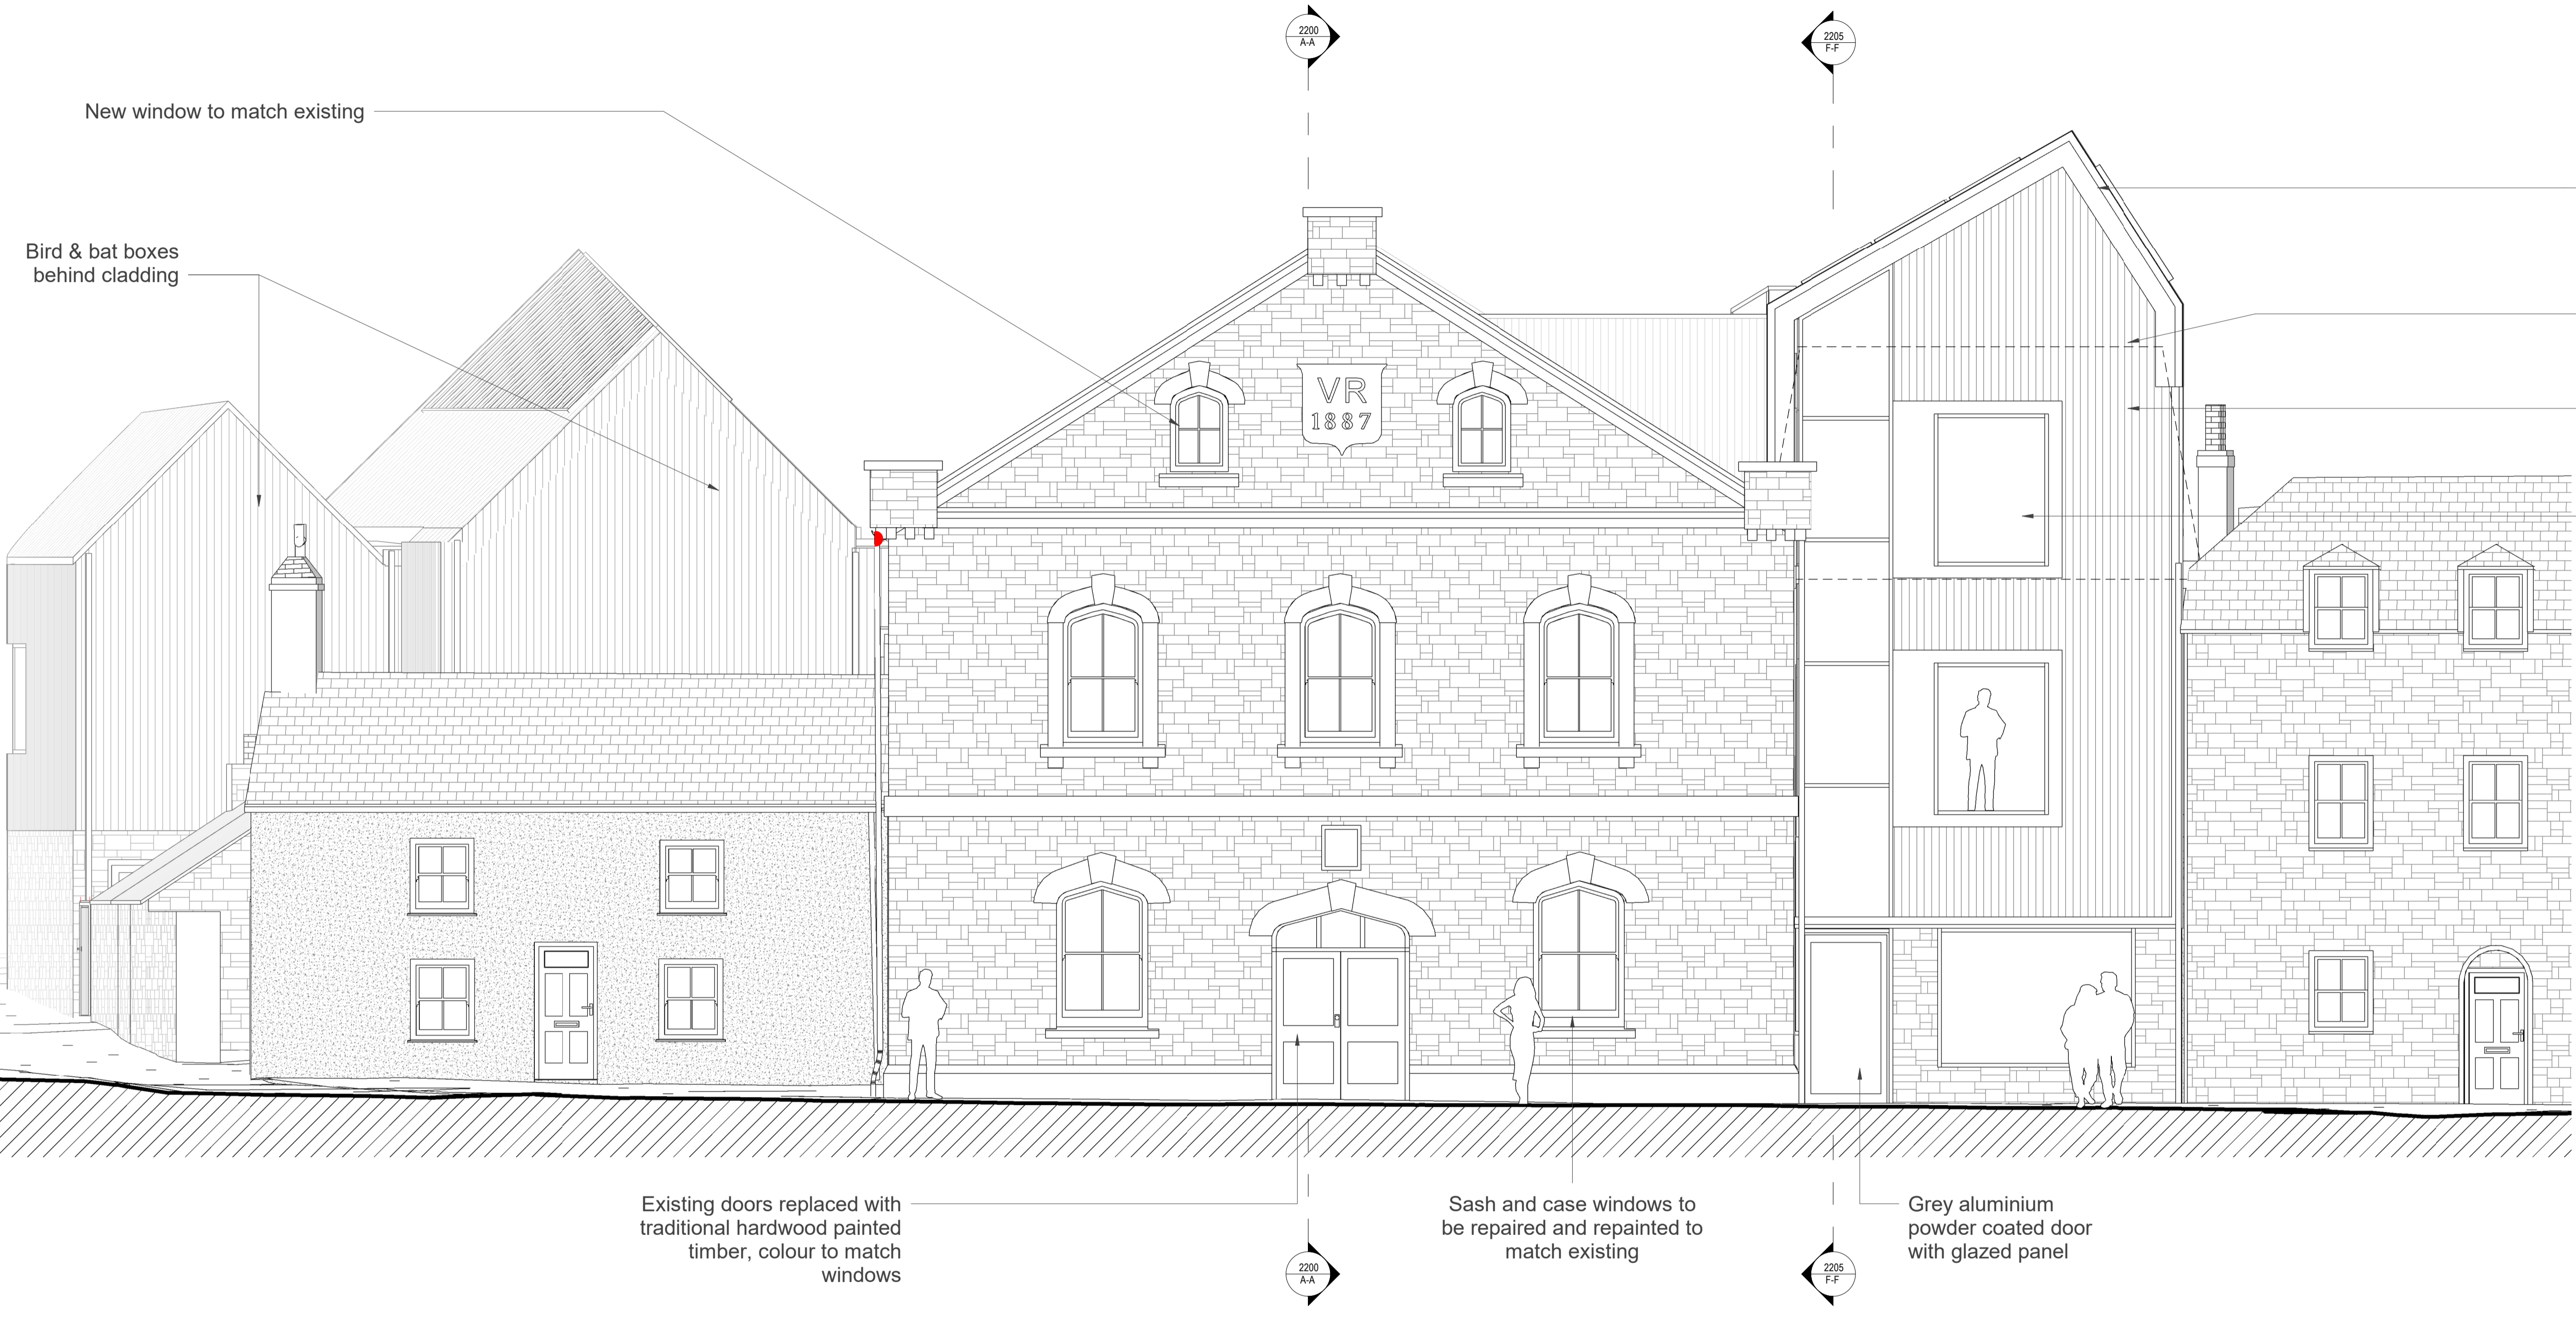

1 North East Elevation
1 : 50

Notes:
 Drawings are based on survey data and may not accurately represent what is physically present.
 Do not scale from this drawing. All dimensions are to be verified on site before proceeding with the work.
 All dimensions are in millimeters unless noted otherwise.
 Purcell shall be notified in writing of any discrepancies.

RECEIVED
 By Liv Rickman at 5:50 pm, May 04, 2022

Bespoke powder coated trim to match roof
 Existing Roof line
 Oak vertical boarding
 Grey aluminium powder coated windows

PI	20/04/22	Drawings Issued for Planning
REV	DATE	DESCRIPTION

Existing doors replaced with traditional hardwood painted timber, colour to match windows
 Sash and case windows to be repaired and repainted to match existing
 Grey aluminium powder coated door with glazed panel

CLIENT
DCA Consultants

PROJECT
Isle of Scilly Museum

JOB NUMBER
241601

PURCELL

TITLE
NE Elevation - Proposed

SIZE	SCALE	LAST REVISED	DRAWN	CHECKED
ALL	1 : 50		GC	NP
REV	SUITABILITY/REASON FOR ISSUE			

DRAWING NUMBER
241601-PUR-01-ZZ-DR-A-2100