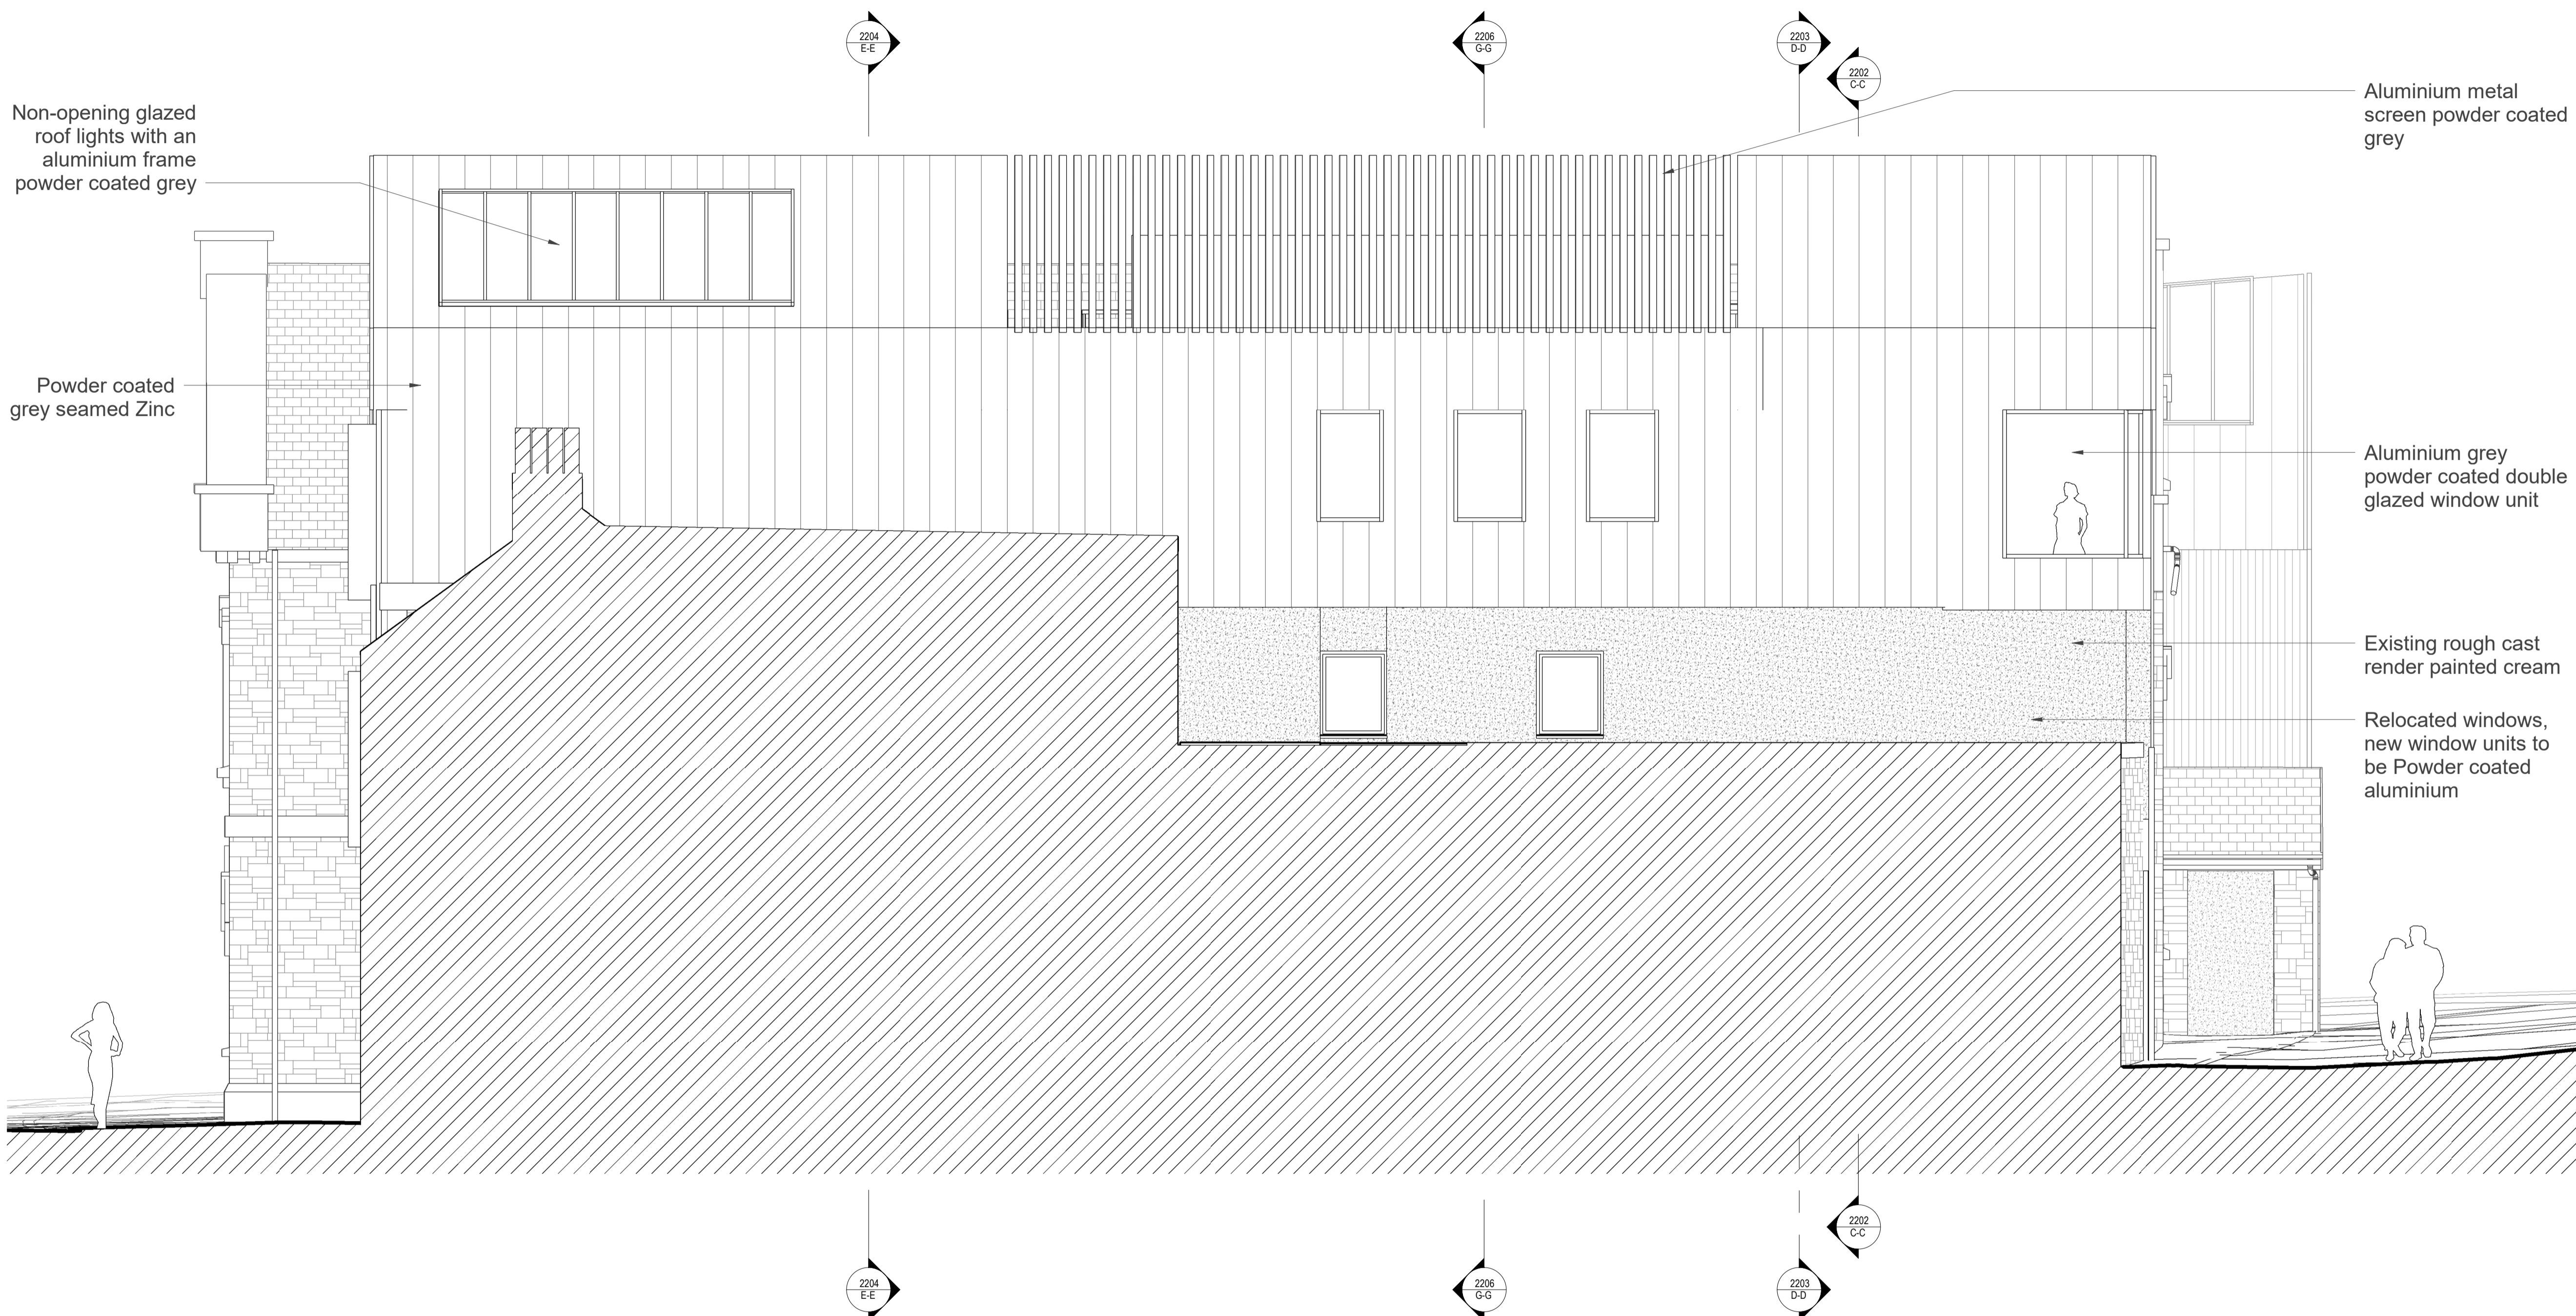

1 North West Elevation
1 : 50

Non-opening glazed roof lights with an aluminium frame powder coated grey

Powder coated grey seamed Zinc

Aluminium metal screen powder coated grey

Aluminium grey powder coated double glazed window unit

Existing rough cast render painted cream

Relocated windows, new window units to be Powder coated aluminium

Notes:
Drawings are based on survey data and may not accurately represent what is physically present.

RECEIVED
By Liv Rickman at 6:00 pm, May 04, 2022

PI	20/04/22	Drawings Issued for Planning
REV	DATE	DESCRIPTION

CLIENT
DCA Consultants

PROJECT
Isle of Scilly Museum

JOB NUMBER
241601

PURCELL

TITLE
NW Elevation - Proposed

SIZE	SCALE	LAST REVISED	DRAWN	CHECKED
ALL	1 : 50		GC	NP
REV	SUITABILITY/REASON FOR ISSUE			

DRAWING NUMBER
241601-PUR-01-ZZ-DR-A-2103