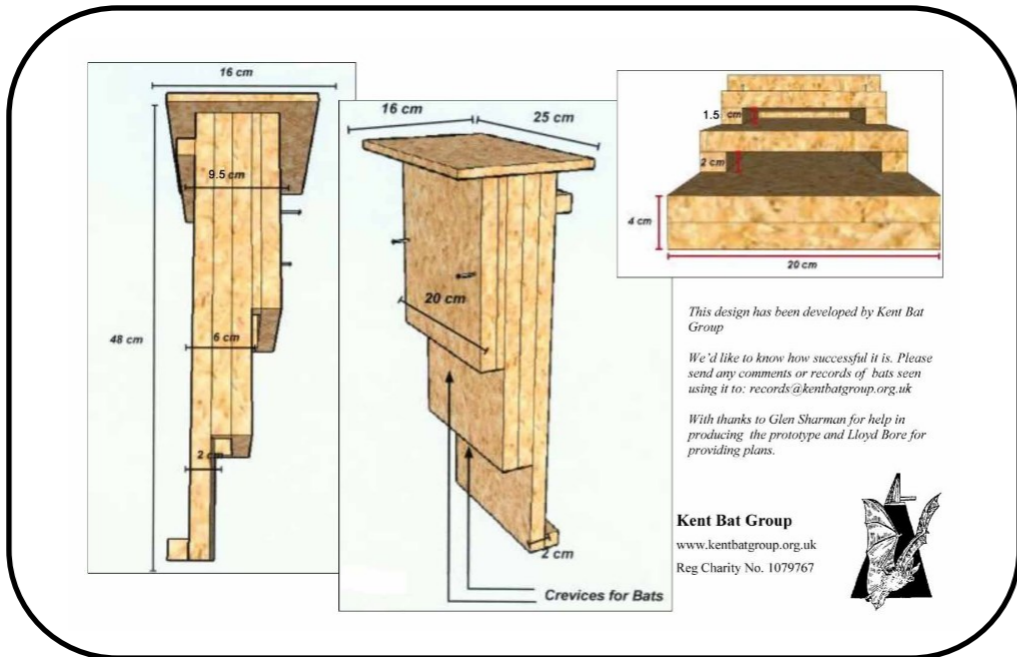

Kent Bat Box Design