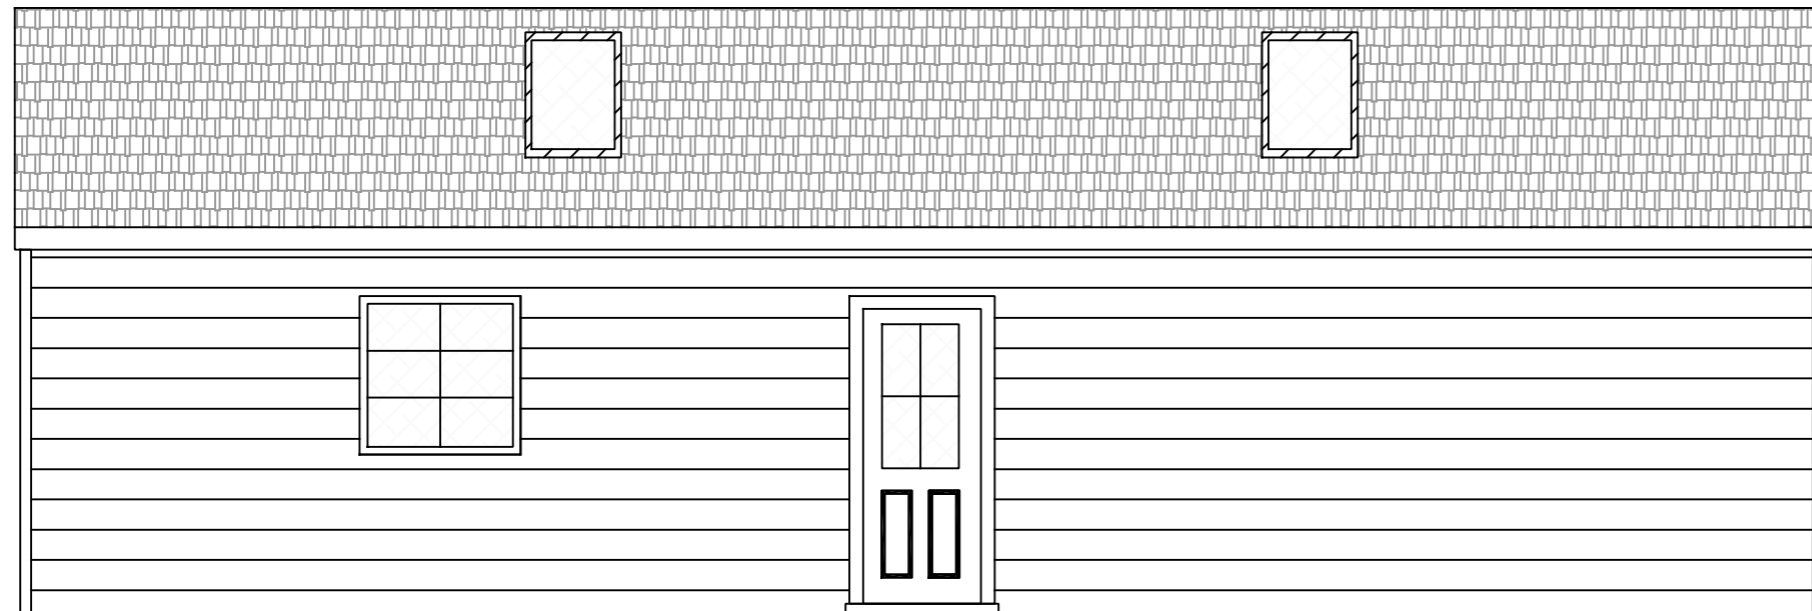

Front Elevation

West Elevation

Rear Elevation

East Elevation

RECEIVED
 By Liv Rickman at 9:38 am, Jul 19, 2022

Scale: 1:50 @ A3
Drawing Date: 14/10/2019
Drawing Name: AMENDED Staff Dwelling Elevations
Site: St Martin's Vineyard