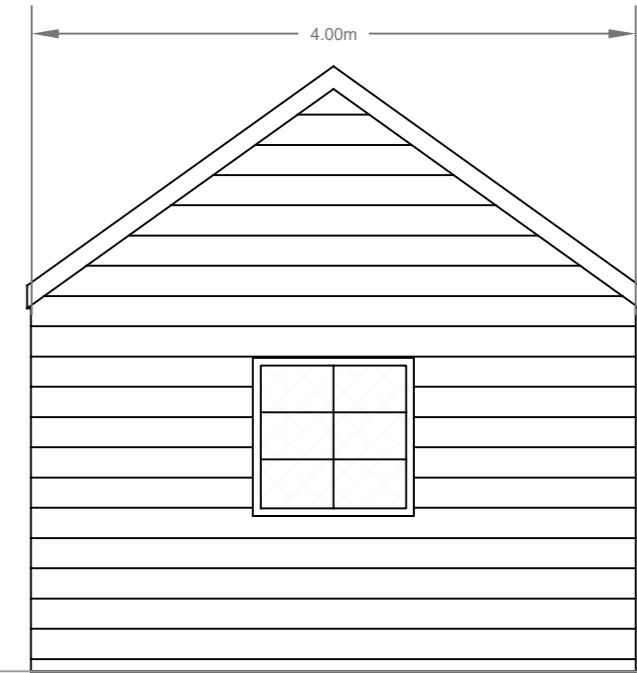

Front Elevation

West Elevation

Rear Elevation

East Elevation

RECEIVED
 By Liv Rickman at 9:38 am, Jul 19, 2022

Scale: 1:50 @ A3
Drawing Date: 14/10/2019
Drawing Name: AMENDED Staff Dwelling Elevations
Site: St Martin's Vineyard