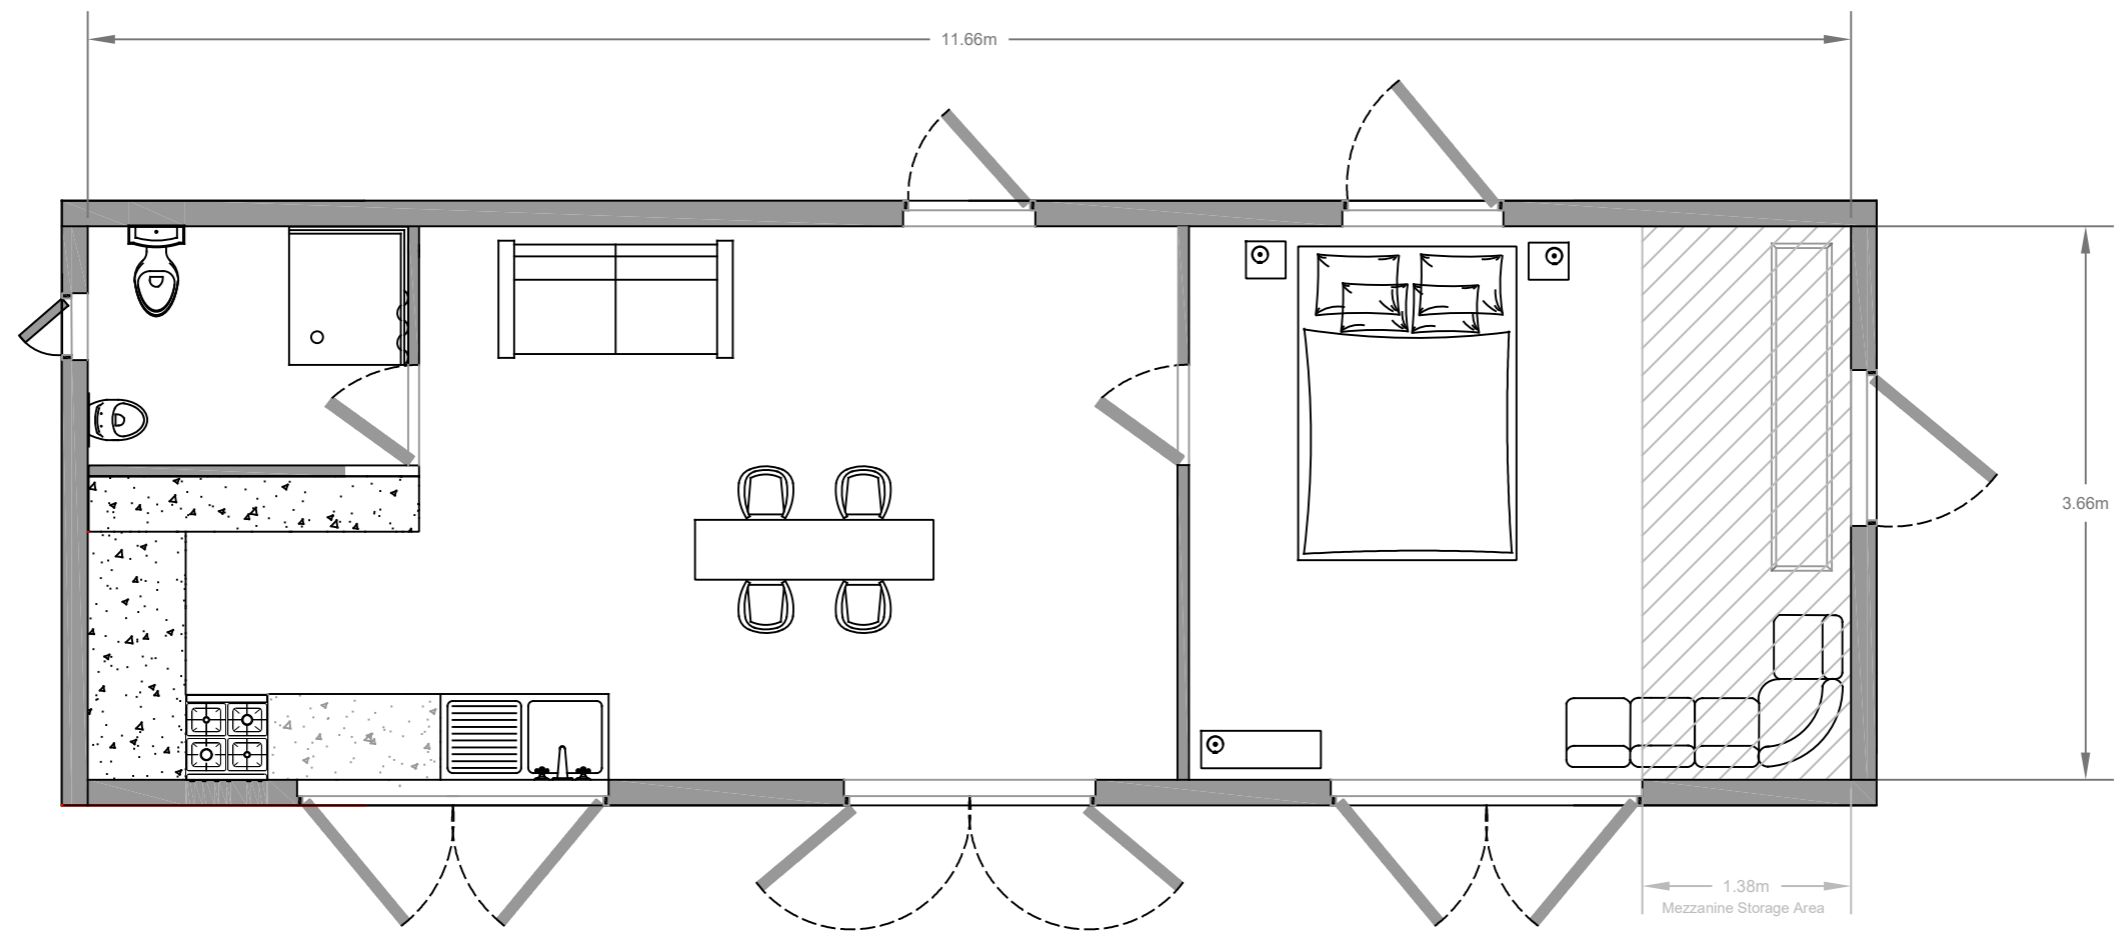

RECEIVED
By Liv Rickman at 9:38 am, Jul 19, 2022

Scale: 1:50 @ A3
Drawing Date: 14/10/2019
Drawing Name: AMENDED Staff Dwelling Layout
Site: St Martin's Vineyard