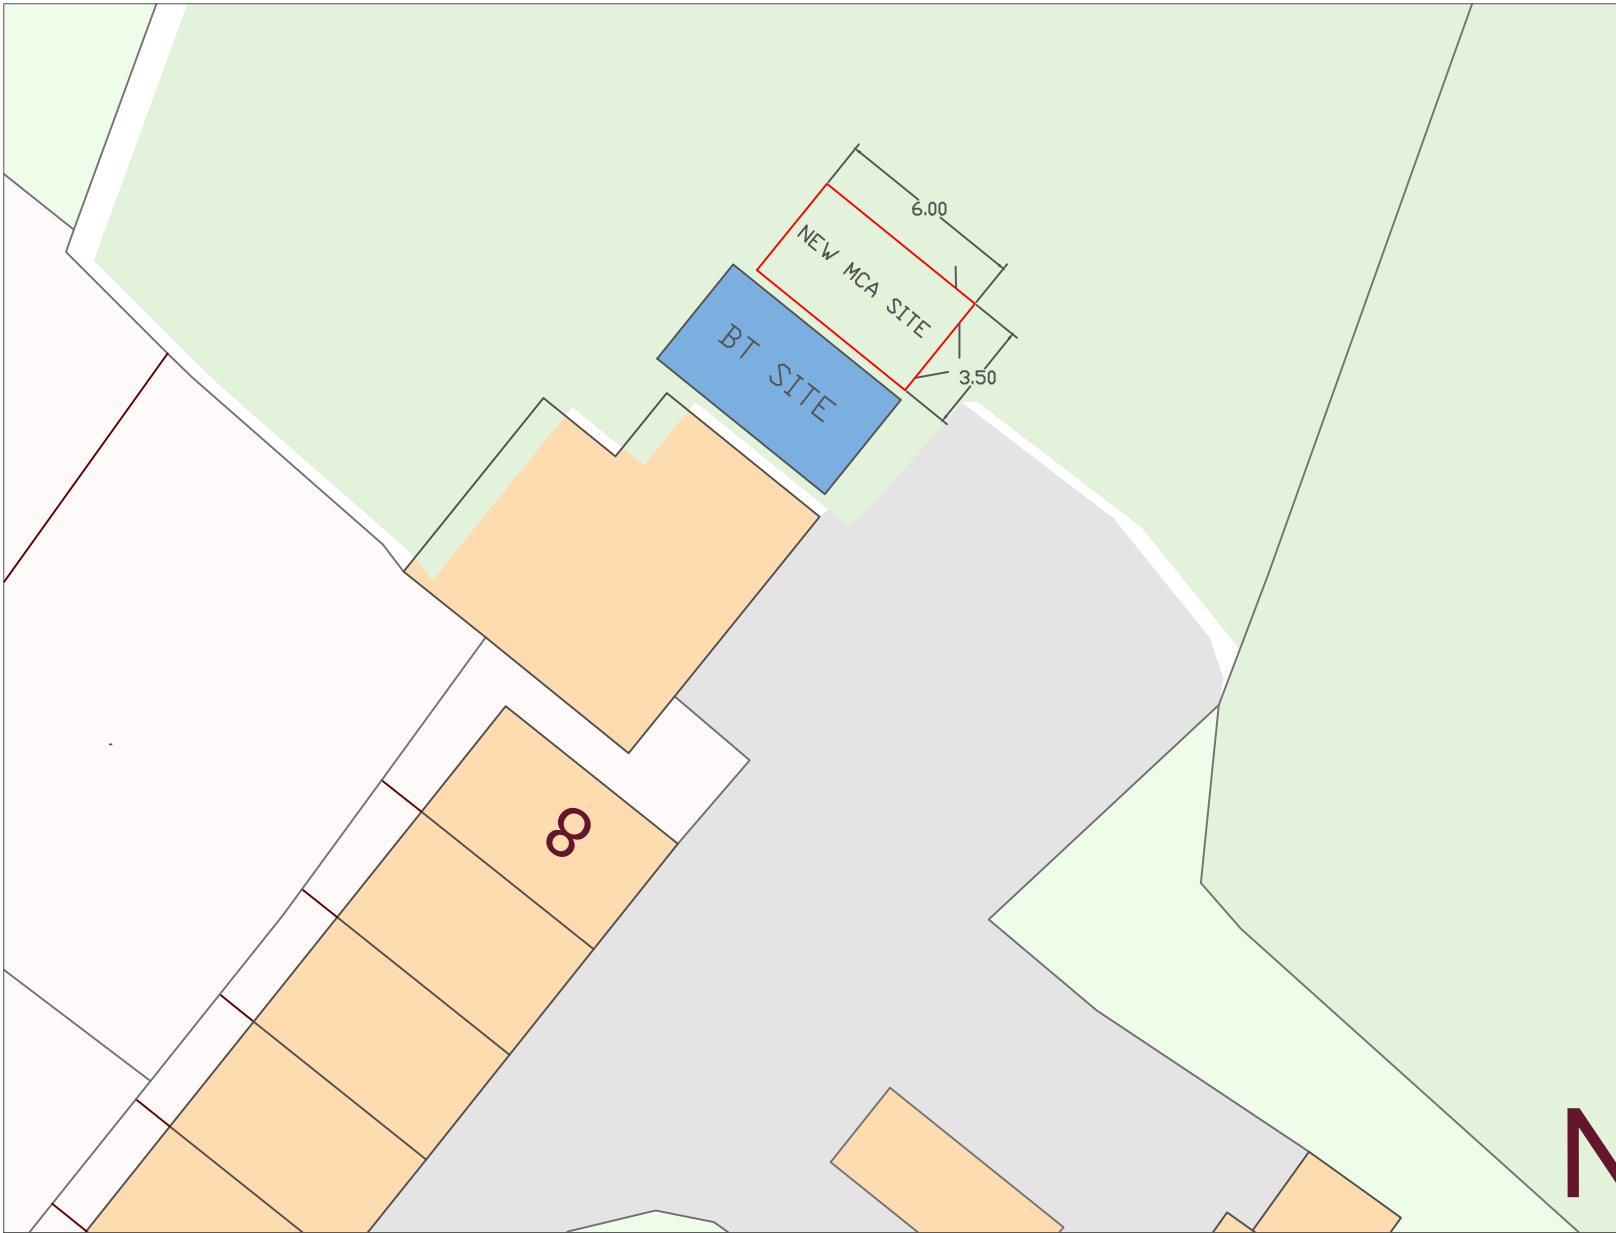

**RECEIVED**  
By Liv Rickman at 9:33 am, Jul 21, 2022

Tresco Coastguard Station - Proposed site layout plan  
Plotted Scale - 1:250 @A4