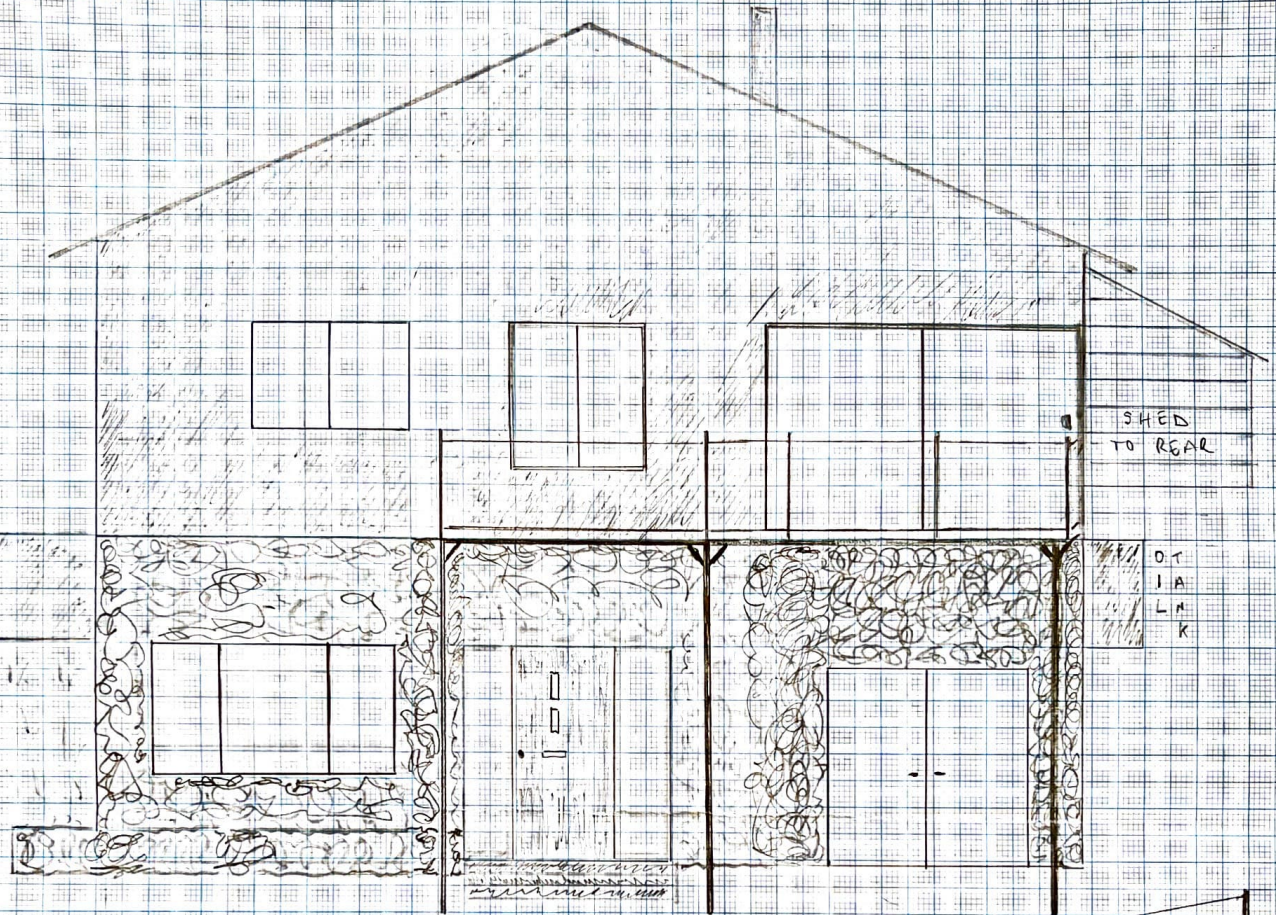

AM2c - EAST ELEVATION - REVISED PROPOSED

Scale 1:50 at A3

SHED
TO REAR

D.T
I.A
L.A
K

RECEIVED
By Liv Rickman at 10:51 am, Sep 26, 2022