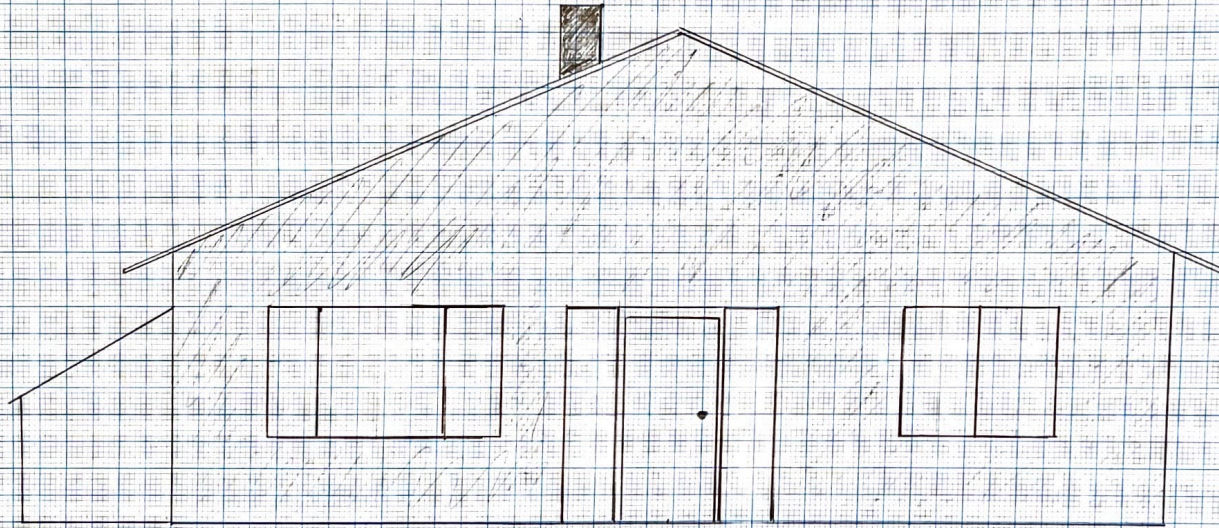

AM14b - WEST ELEVATION - REVISED PROPOSED
Scale 1:50 at A3

RECEIVED

By Liv Rickman at 10:52 am, Sep 26, 2022