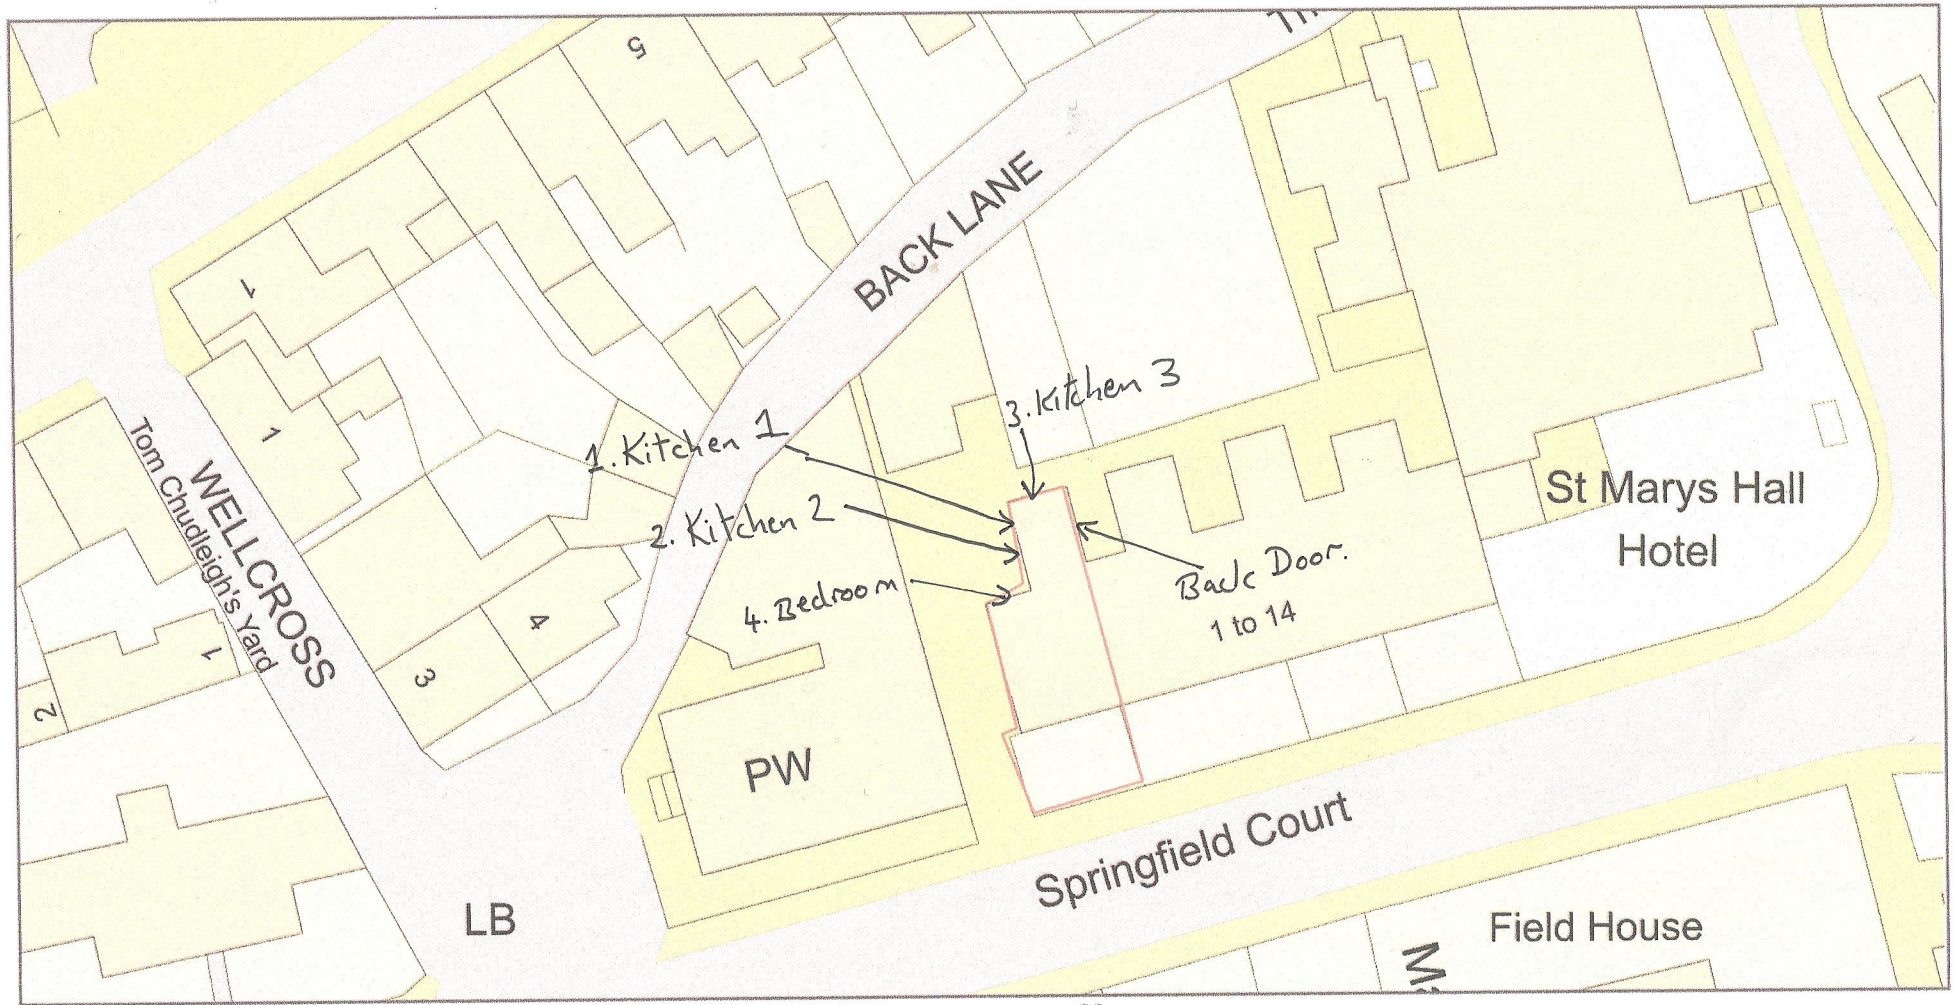

# Flat 1 Springfield Court, Church St, St. Mary's, Isles of Scilly, TR21 0JT

ReQuestaPlan

Plan Produced for: Trevor Newborn

Date Produced: 12 Oct 2022

Plan Reference Number: TQRQM22285145950981

Scale: 1:500 @ A4