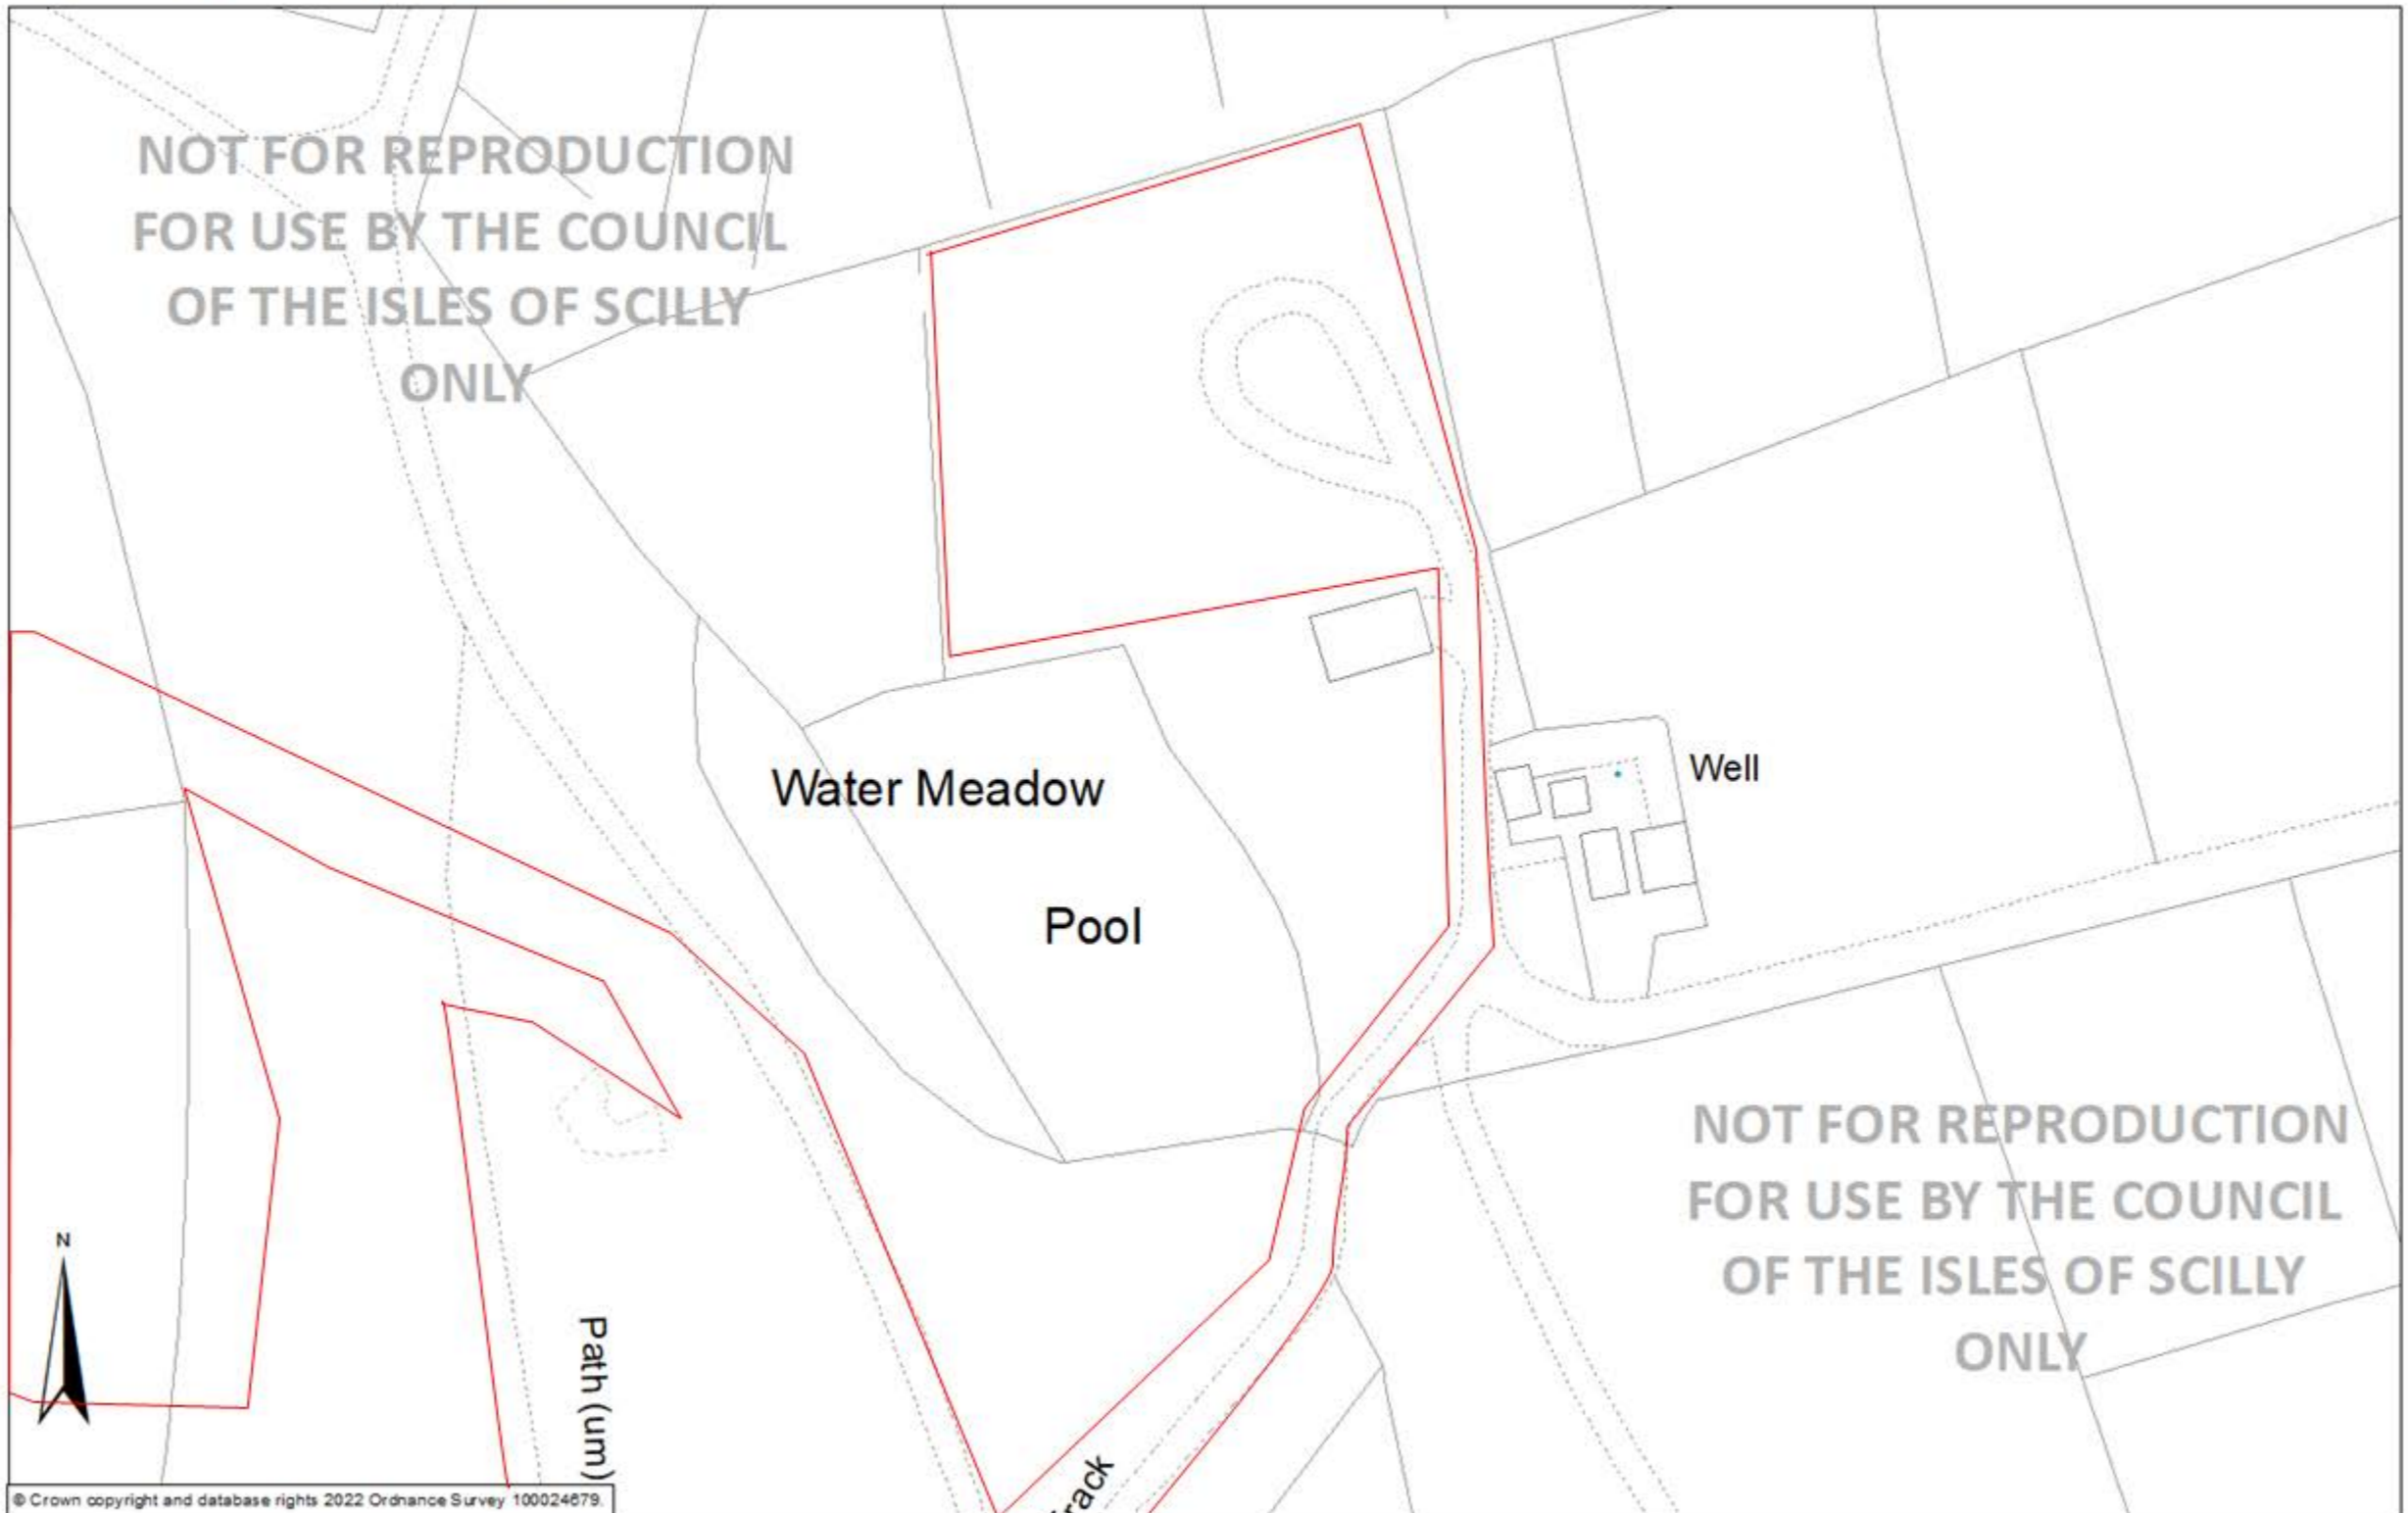

**BLOCK PLAN - B5**

**Water Meadow Pool, Bryher**

1:500 @A3 0 2.5 5 10 15 20 25 Meters

For use and reproduction by the Council of the Isles of Scilly only.  
Council of the Isles of Scilly, Town Hall, The Parade, St Mary's, Isles of Scilly, TR21 0LW