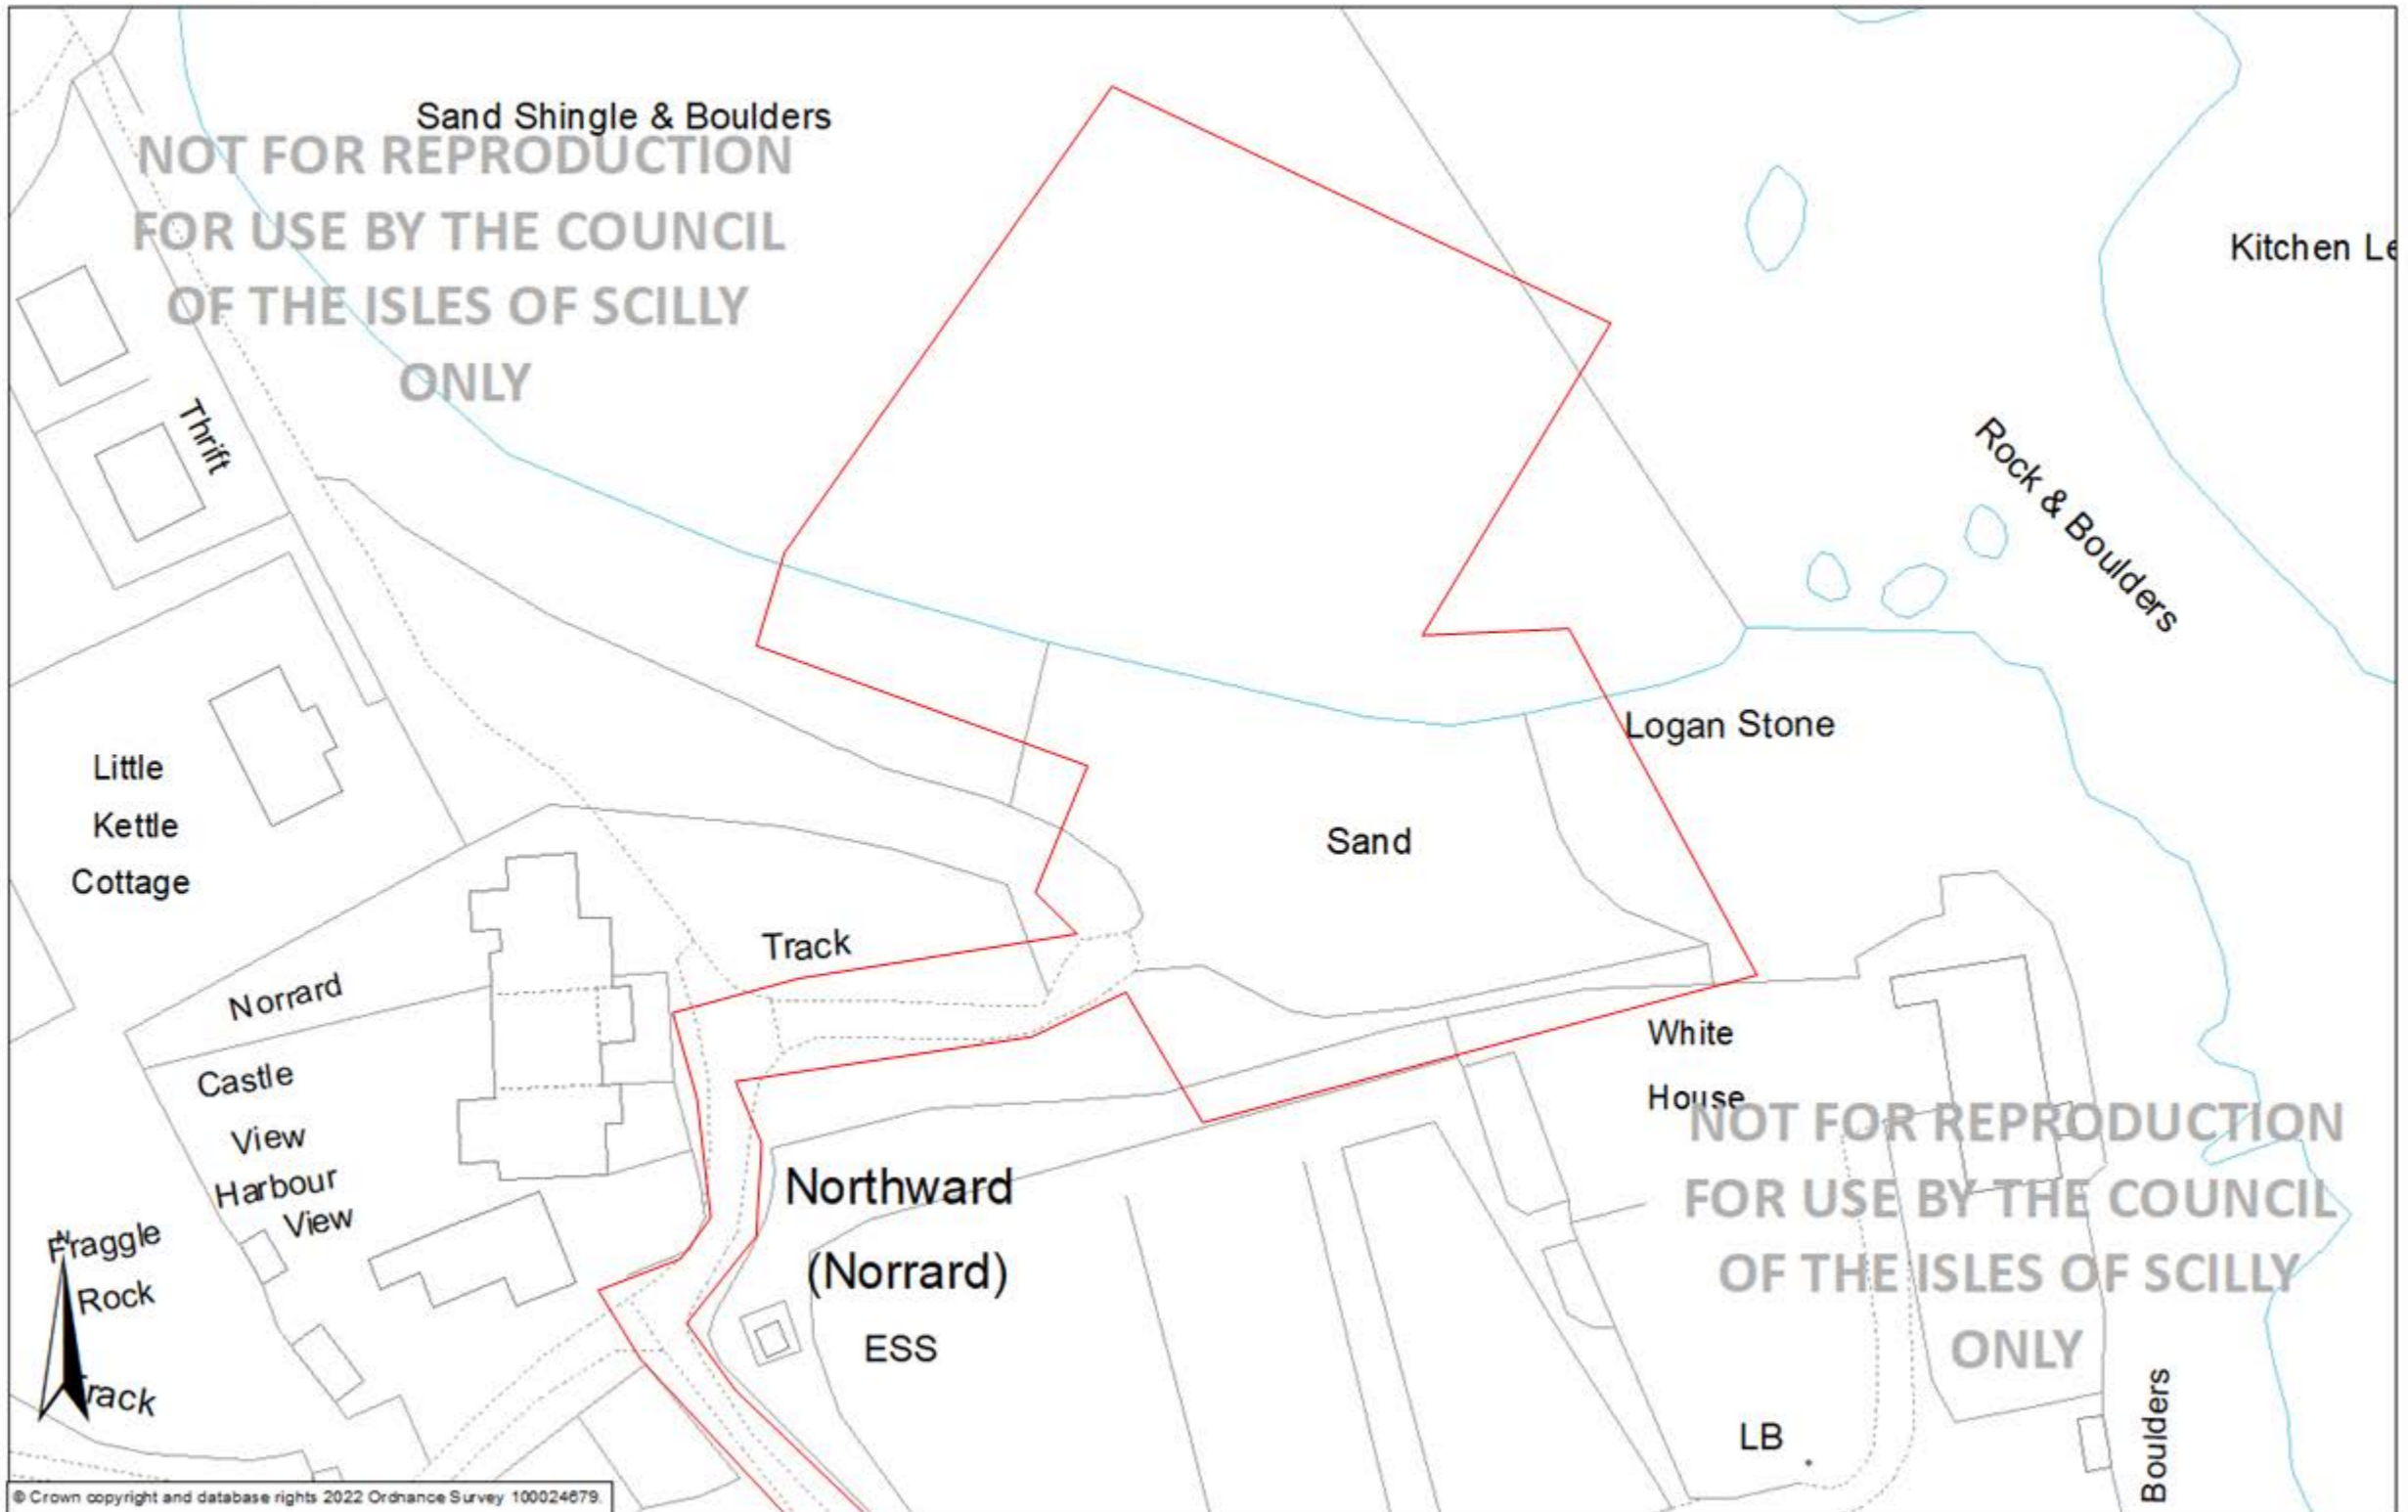

BLOCK PLAN - B9
Kitchen Porth, Bryher

RECEIVED

By Lisa Walton at 12:55 pm, Oct 31, 2022

© Crown copyright and database rights 2022 Ordnance Survey 100024679.

1:500 @A3 0 2.5 5 10 15 20 25 Meters

For use and reproduction by the Council of the Isles of Scilly only.
Council of the Isles of Scilly, Town Hall, The Parade, St Mary's, Isles of Scilly, TR21 0LW