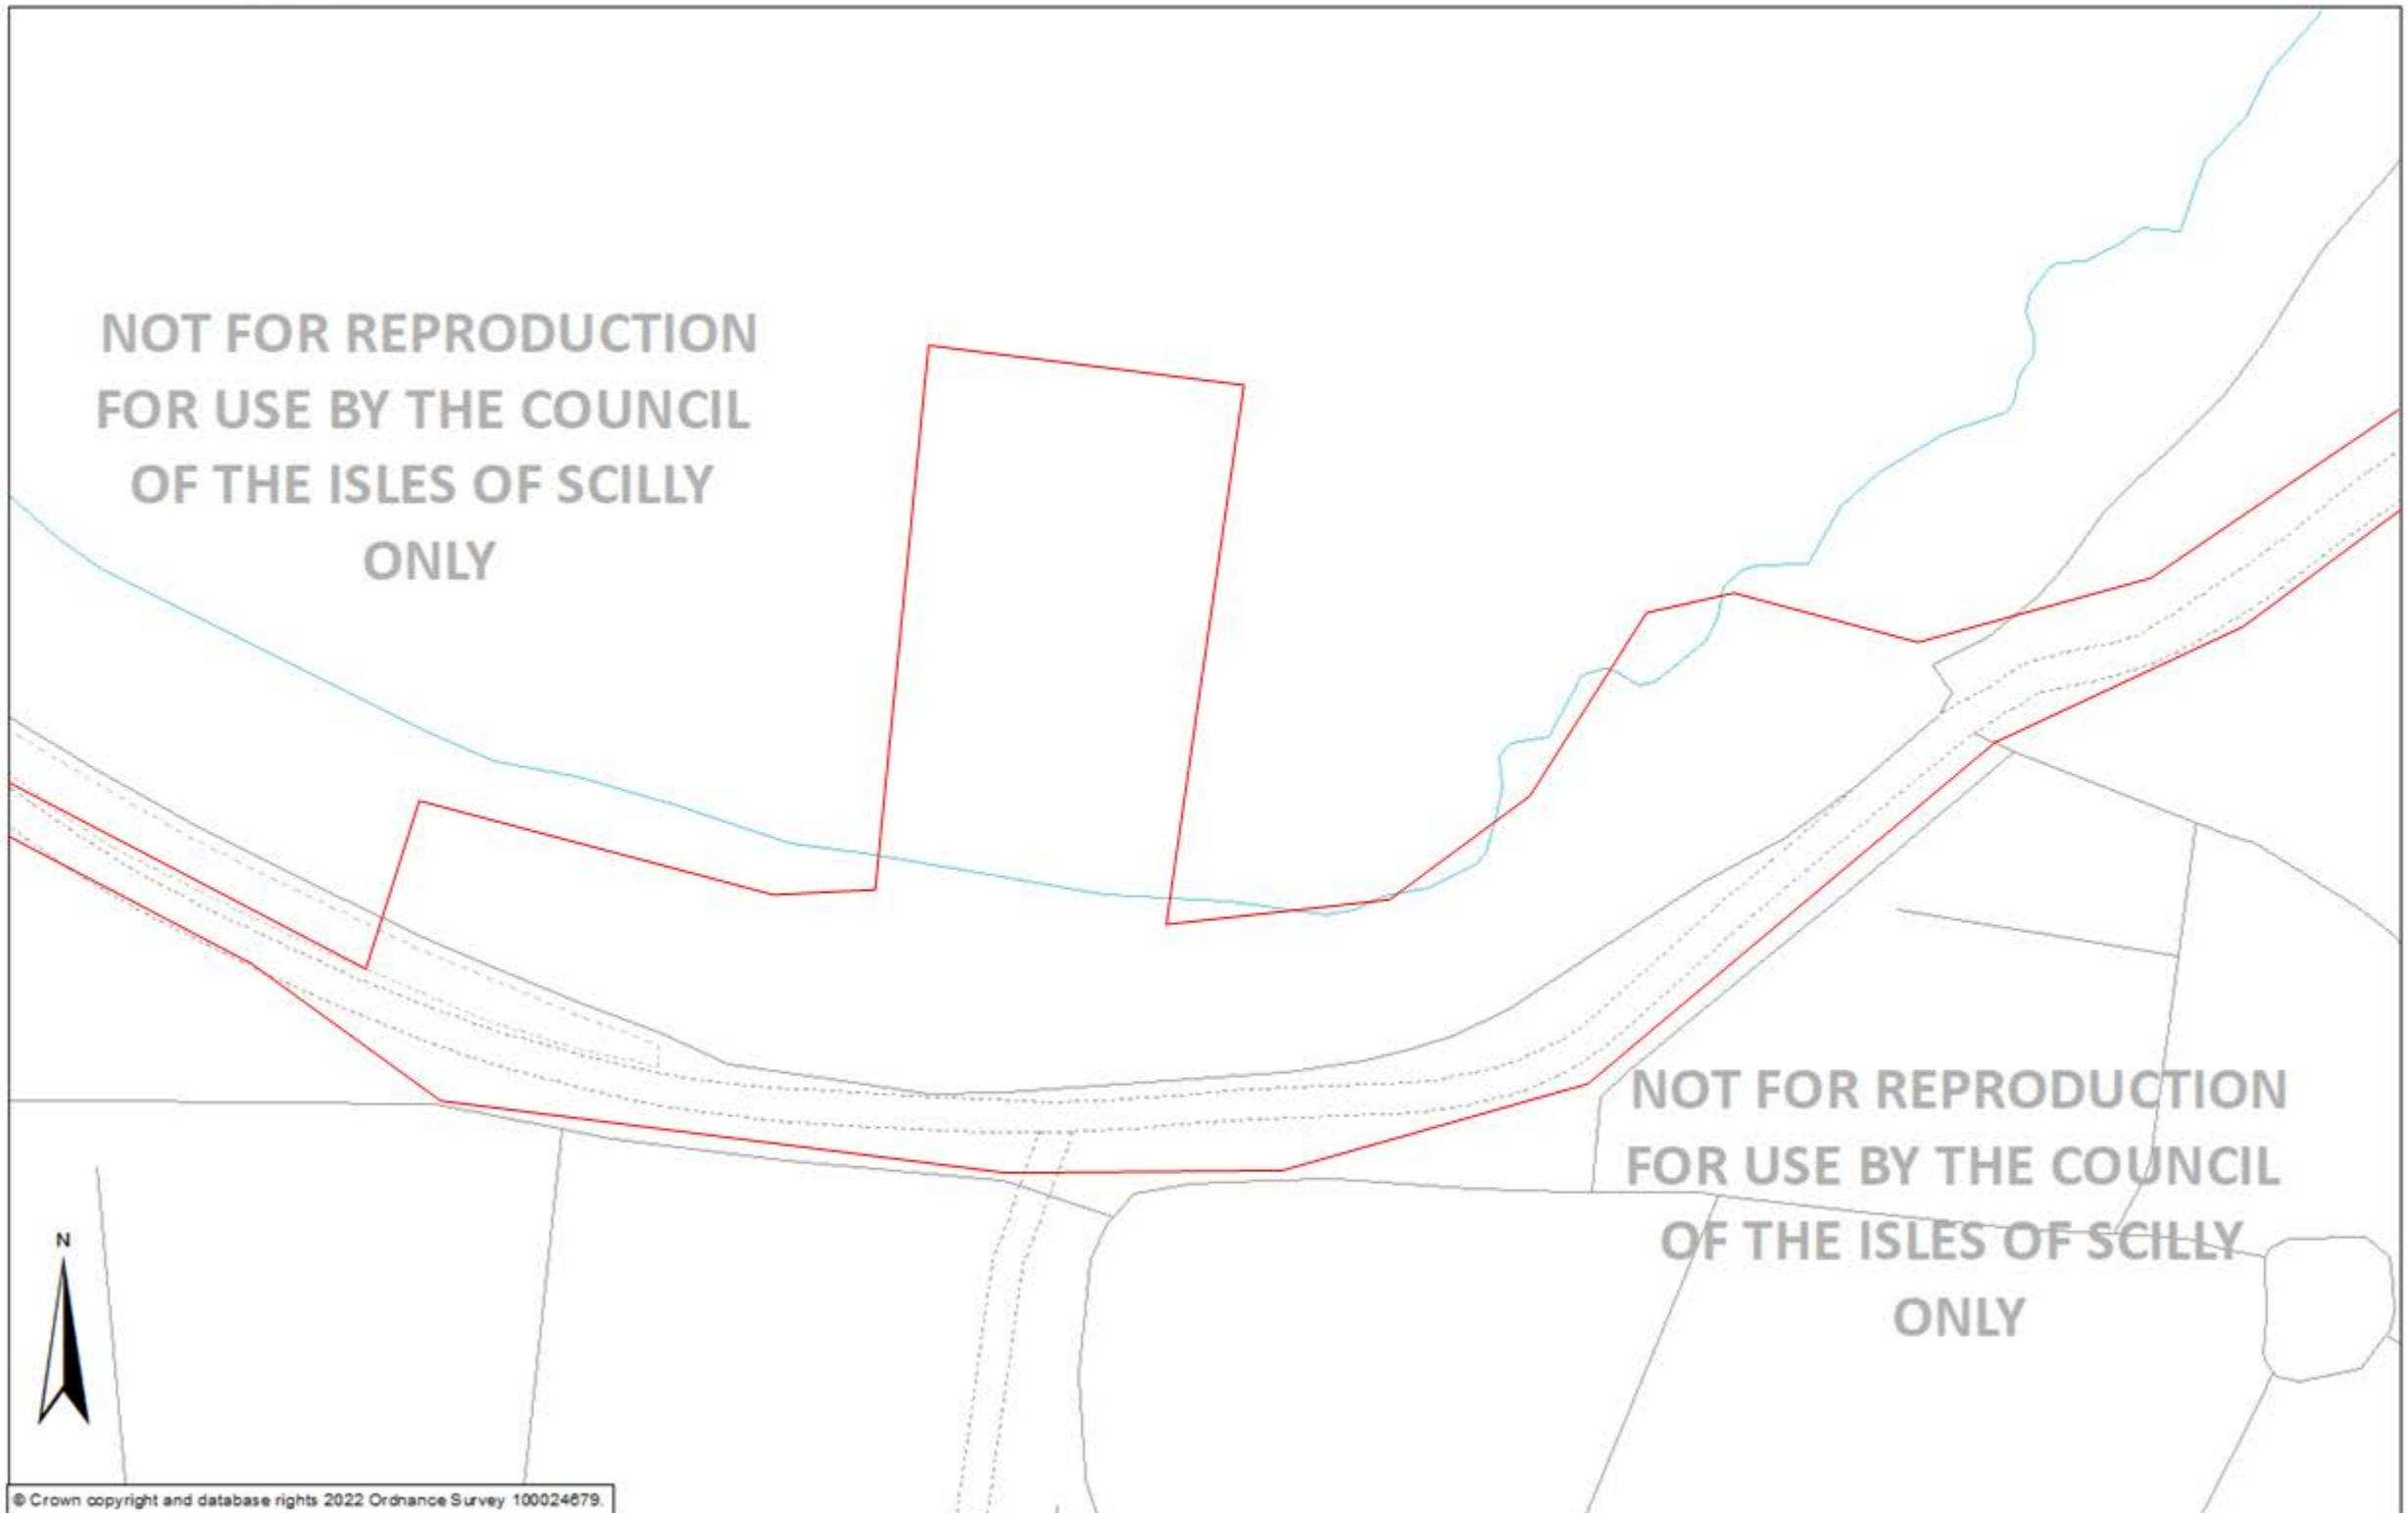

BLOCK PLAN - SA3
Porth Killier, St Agnes

RECEIVED
By Lisa Walton at 3:52 pm, Oct 31, 2022

© Crown copyright and database rights 2022 Ordnance Survey 100024679.

1:500 @A3 0 2.5 5 10 15 20 25 Meters

For use and reproduction by the Council of the Isles of Scilly only.
Council of the Isles of Scilly, Town Hall, The Parade, St Mary's, Isles of Scilly, TR21 0LW