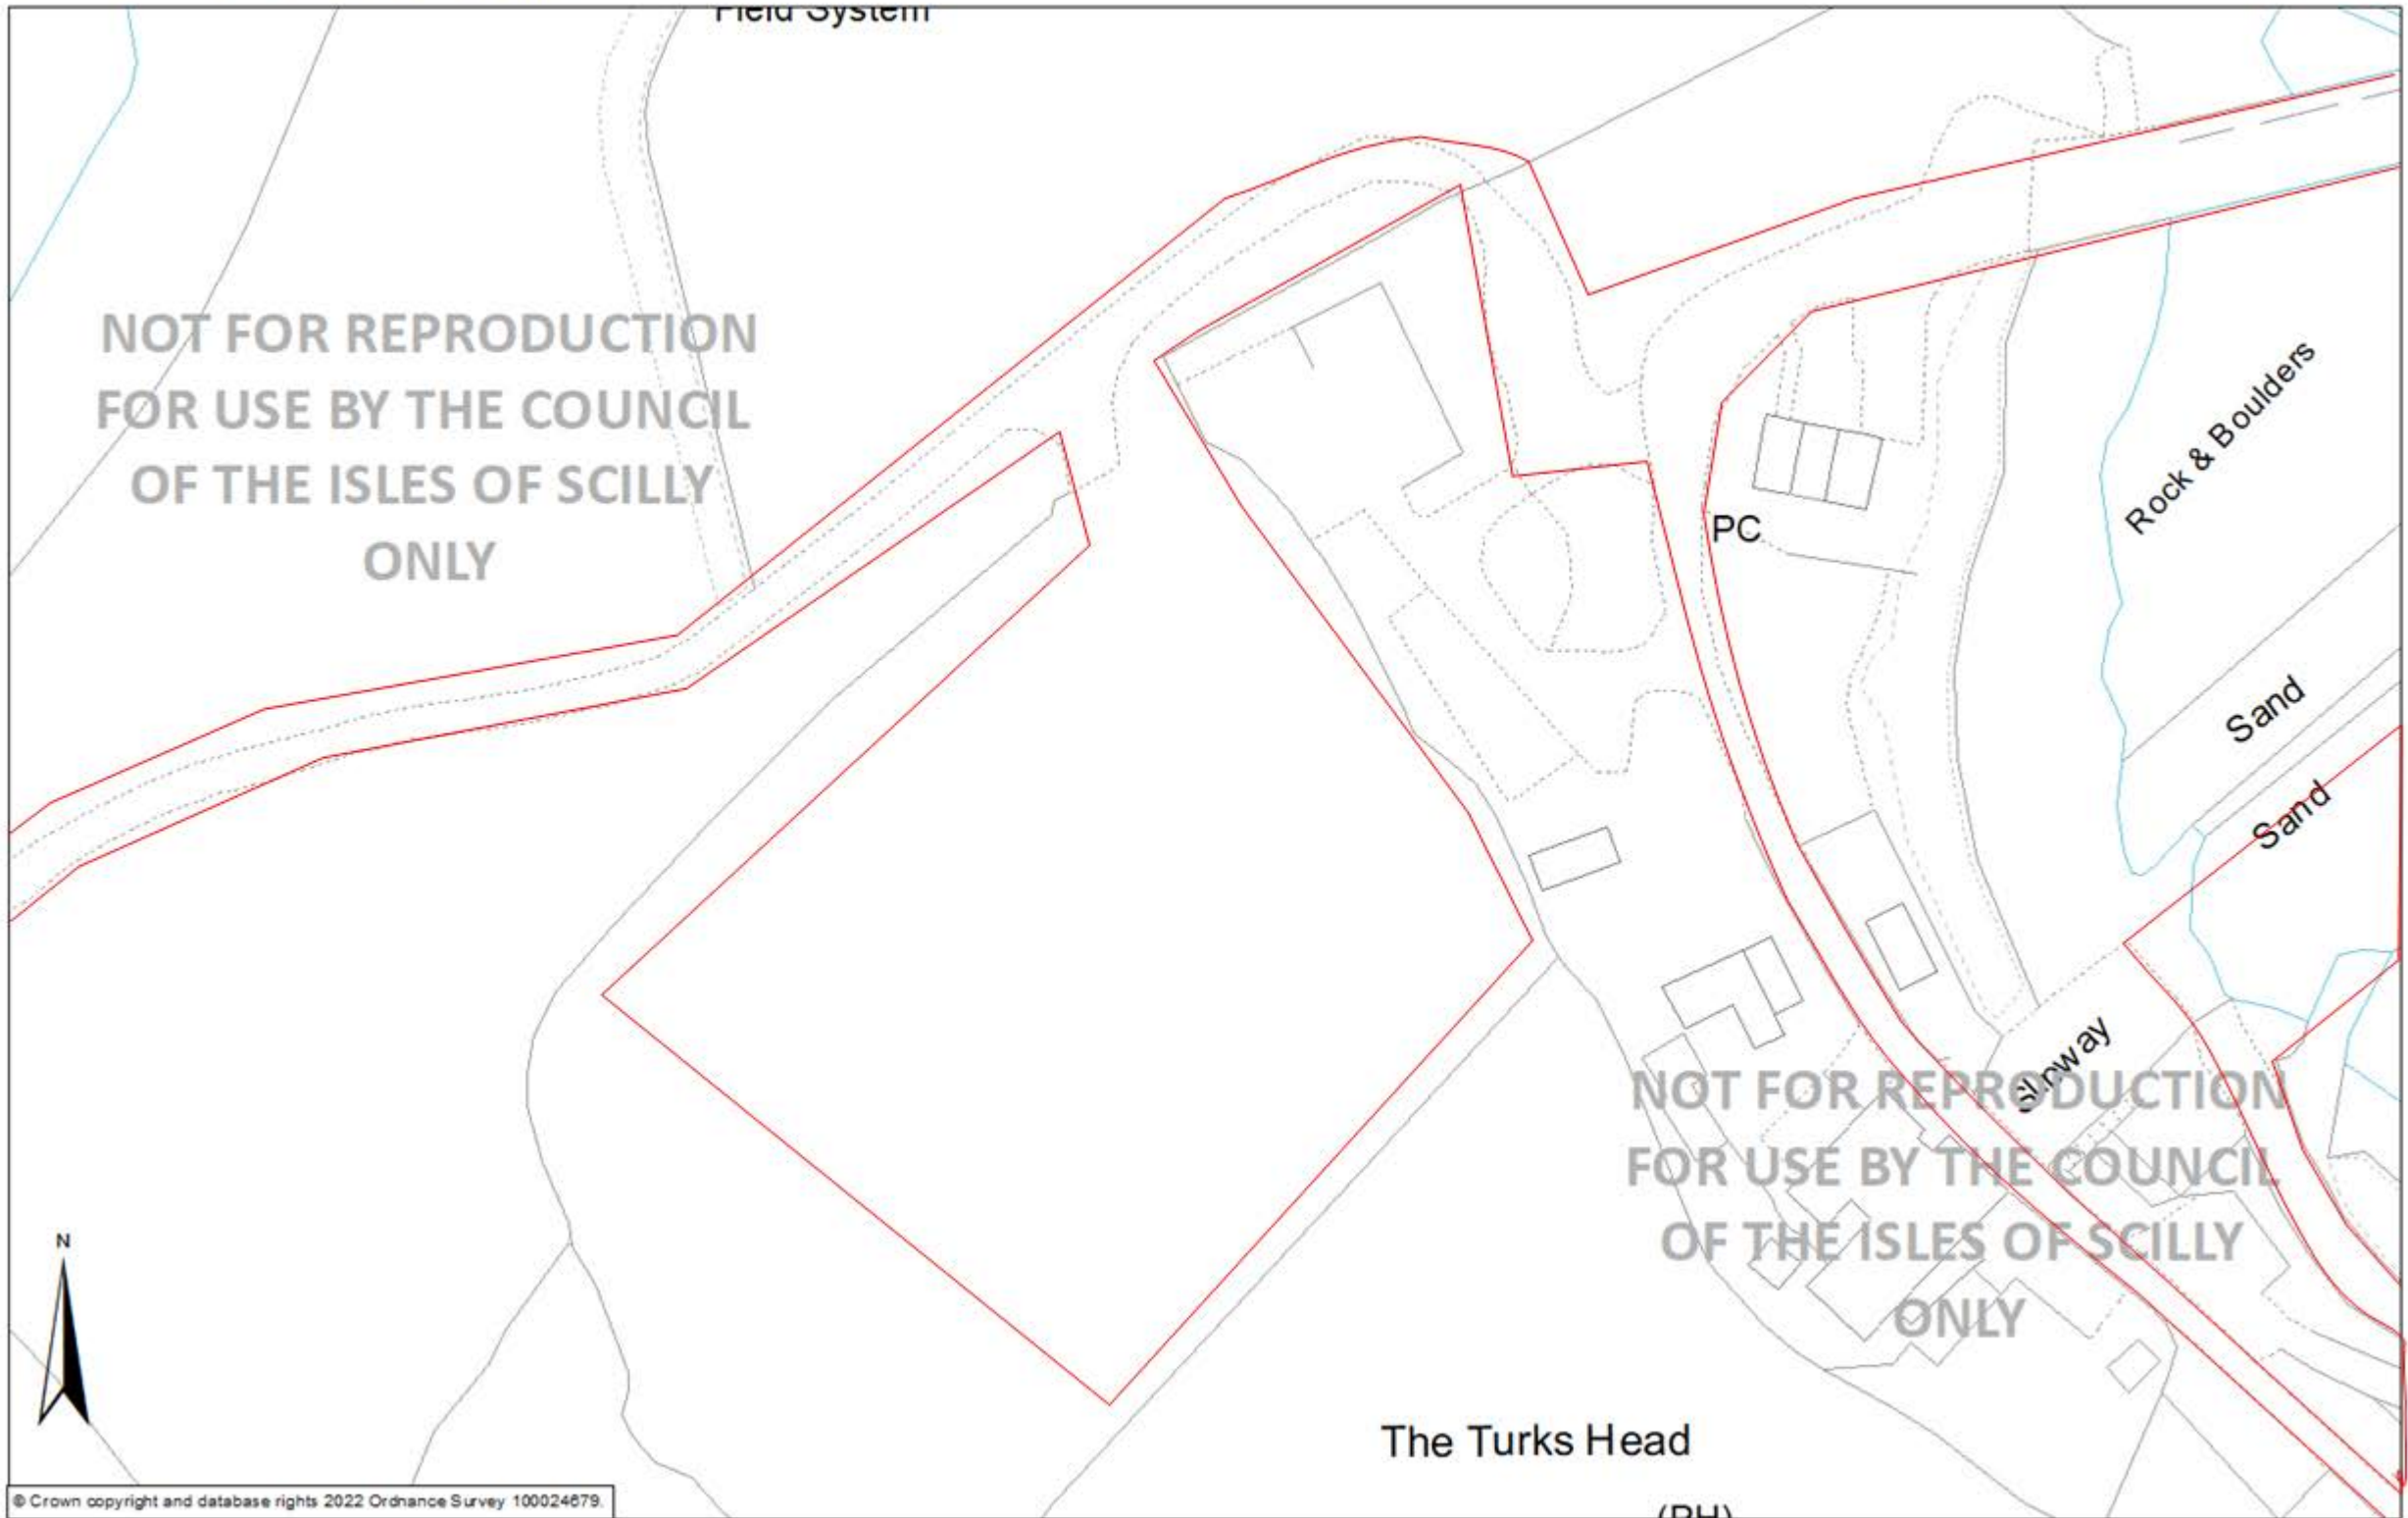

BLOCK PLAN - SA4

Porth Conger Storage, St Agnes

RECEIVED

By Lisa Walton at 3:53 pm, Oct 31, 2022

1:500 @A3 0 2.5 5 10 15 20 25 Meters

For use and reproduction by the Council of the Isles of Scilly only.

Council of the Isles of Scilly, Town Hall, The Parade, St Mary's, Isles of Scilly, TR21 0LW