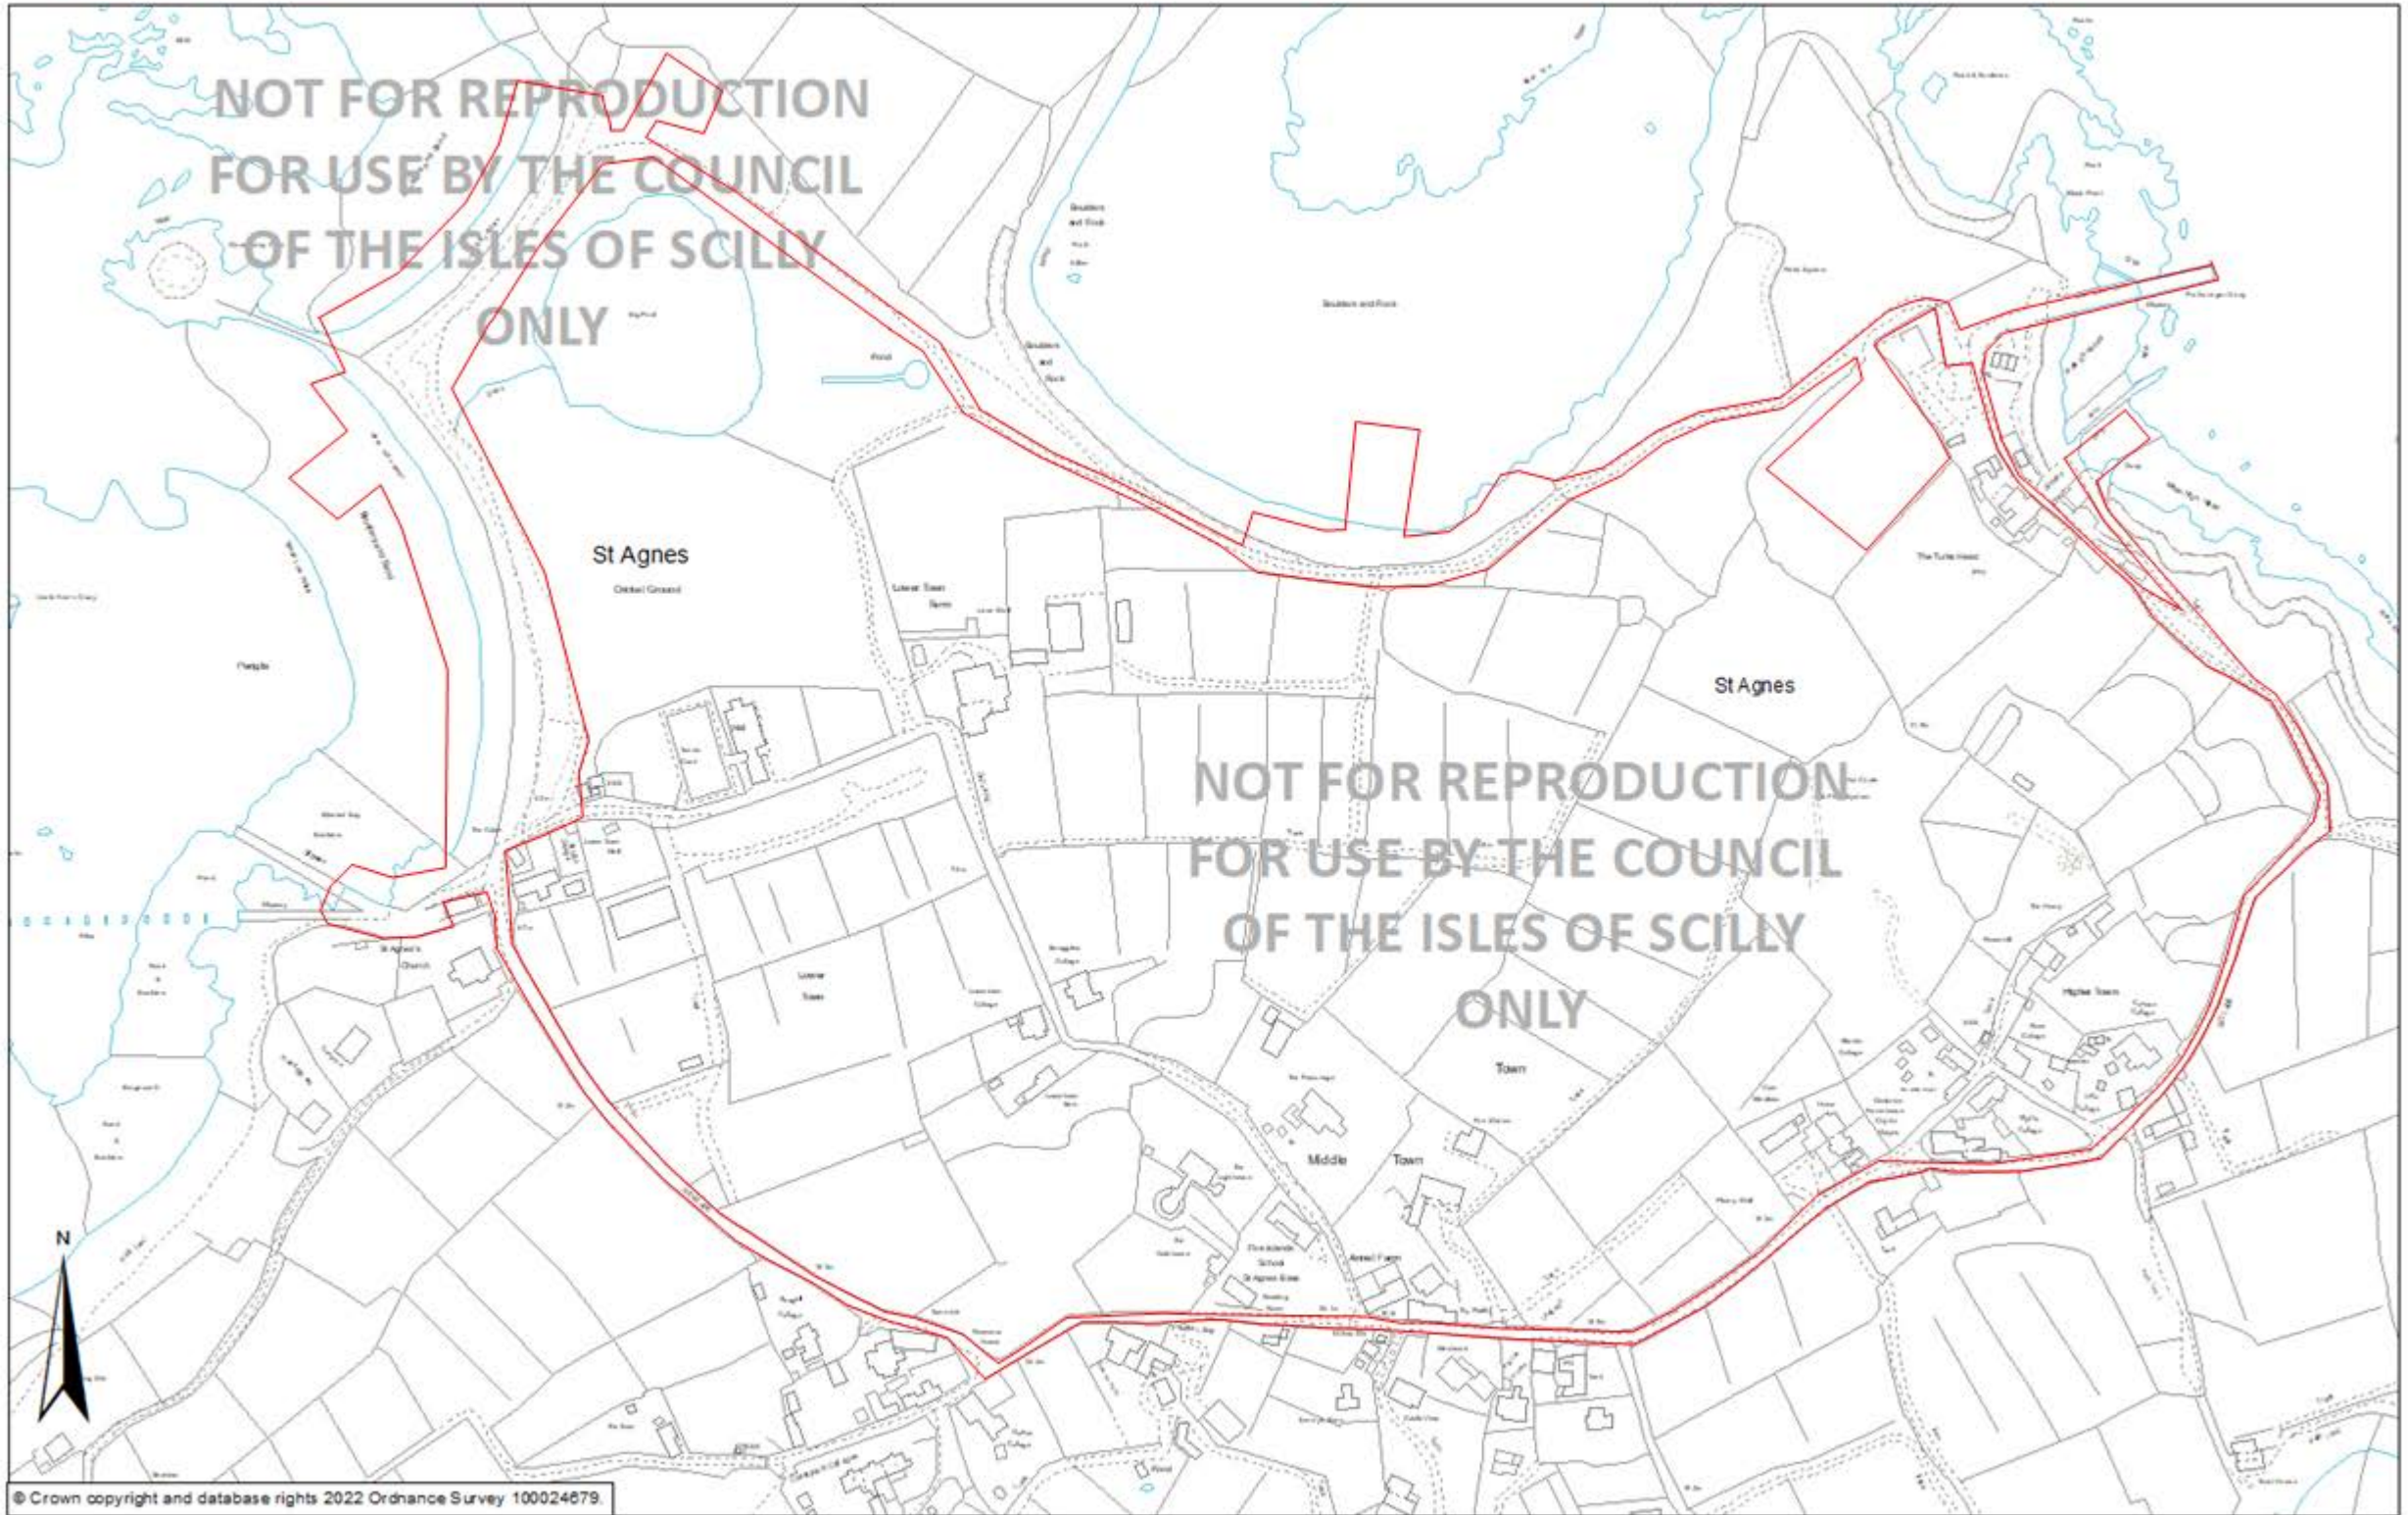

LOCATION PLAN - SA2500

St Agnes

RECEIVED
By Lisa Walton at 3:53 pm, Oct 31, 2022

© Crown copyright and database rights 2022 Ordnance Survey 100024679.

1:2,500 @A3 0 15 30 60 90 120 150 Meters

For use and reproduction by the Council of the Isles of Scilly only.
Council of the Isles of Scilly, Town Hall, The Parade, St Mary's, Isles of Scilly, TR21 0LW