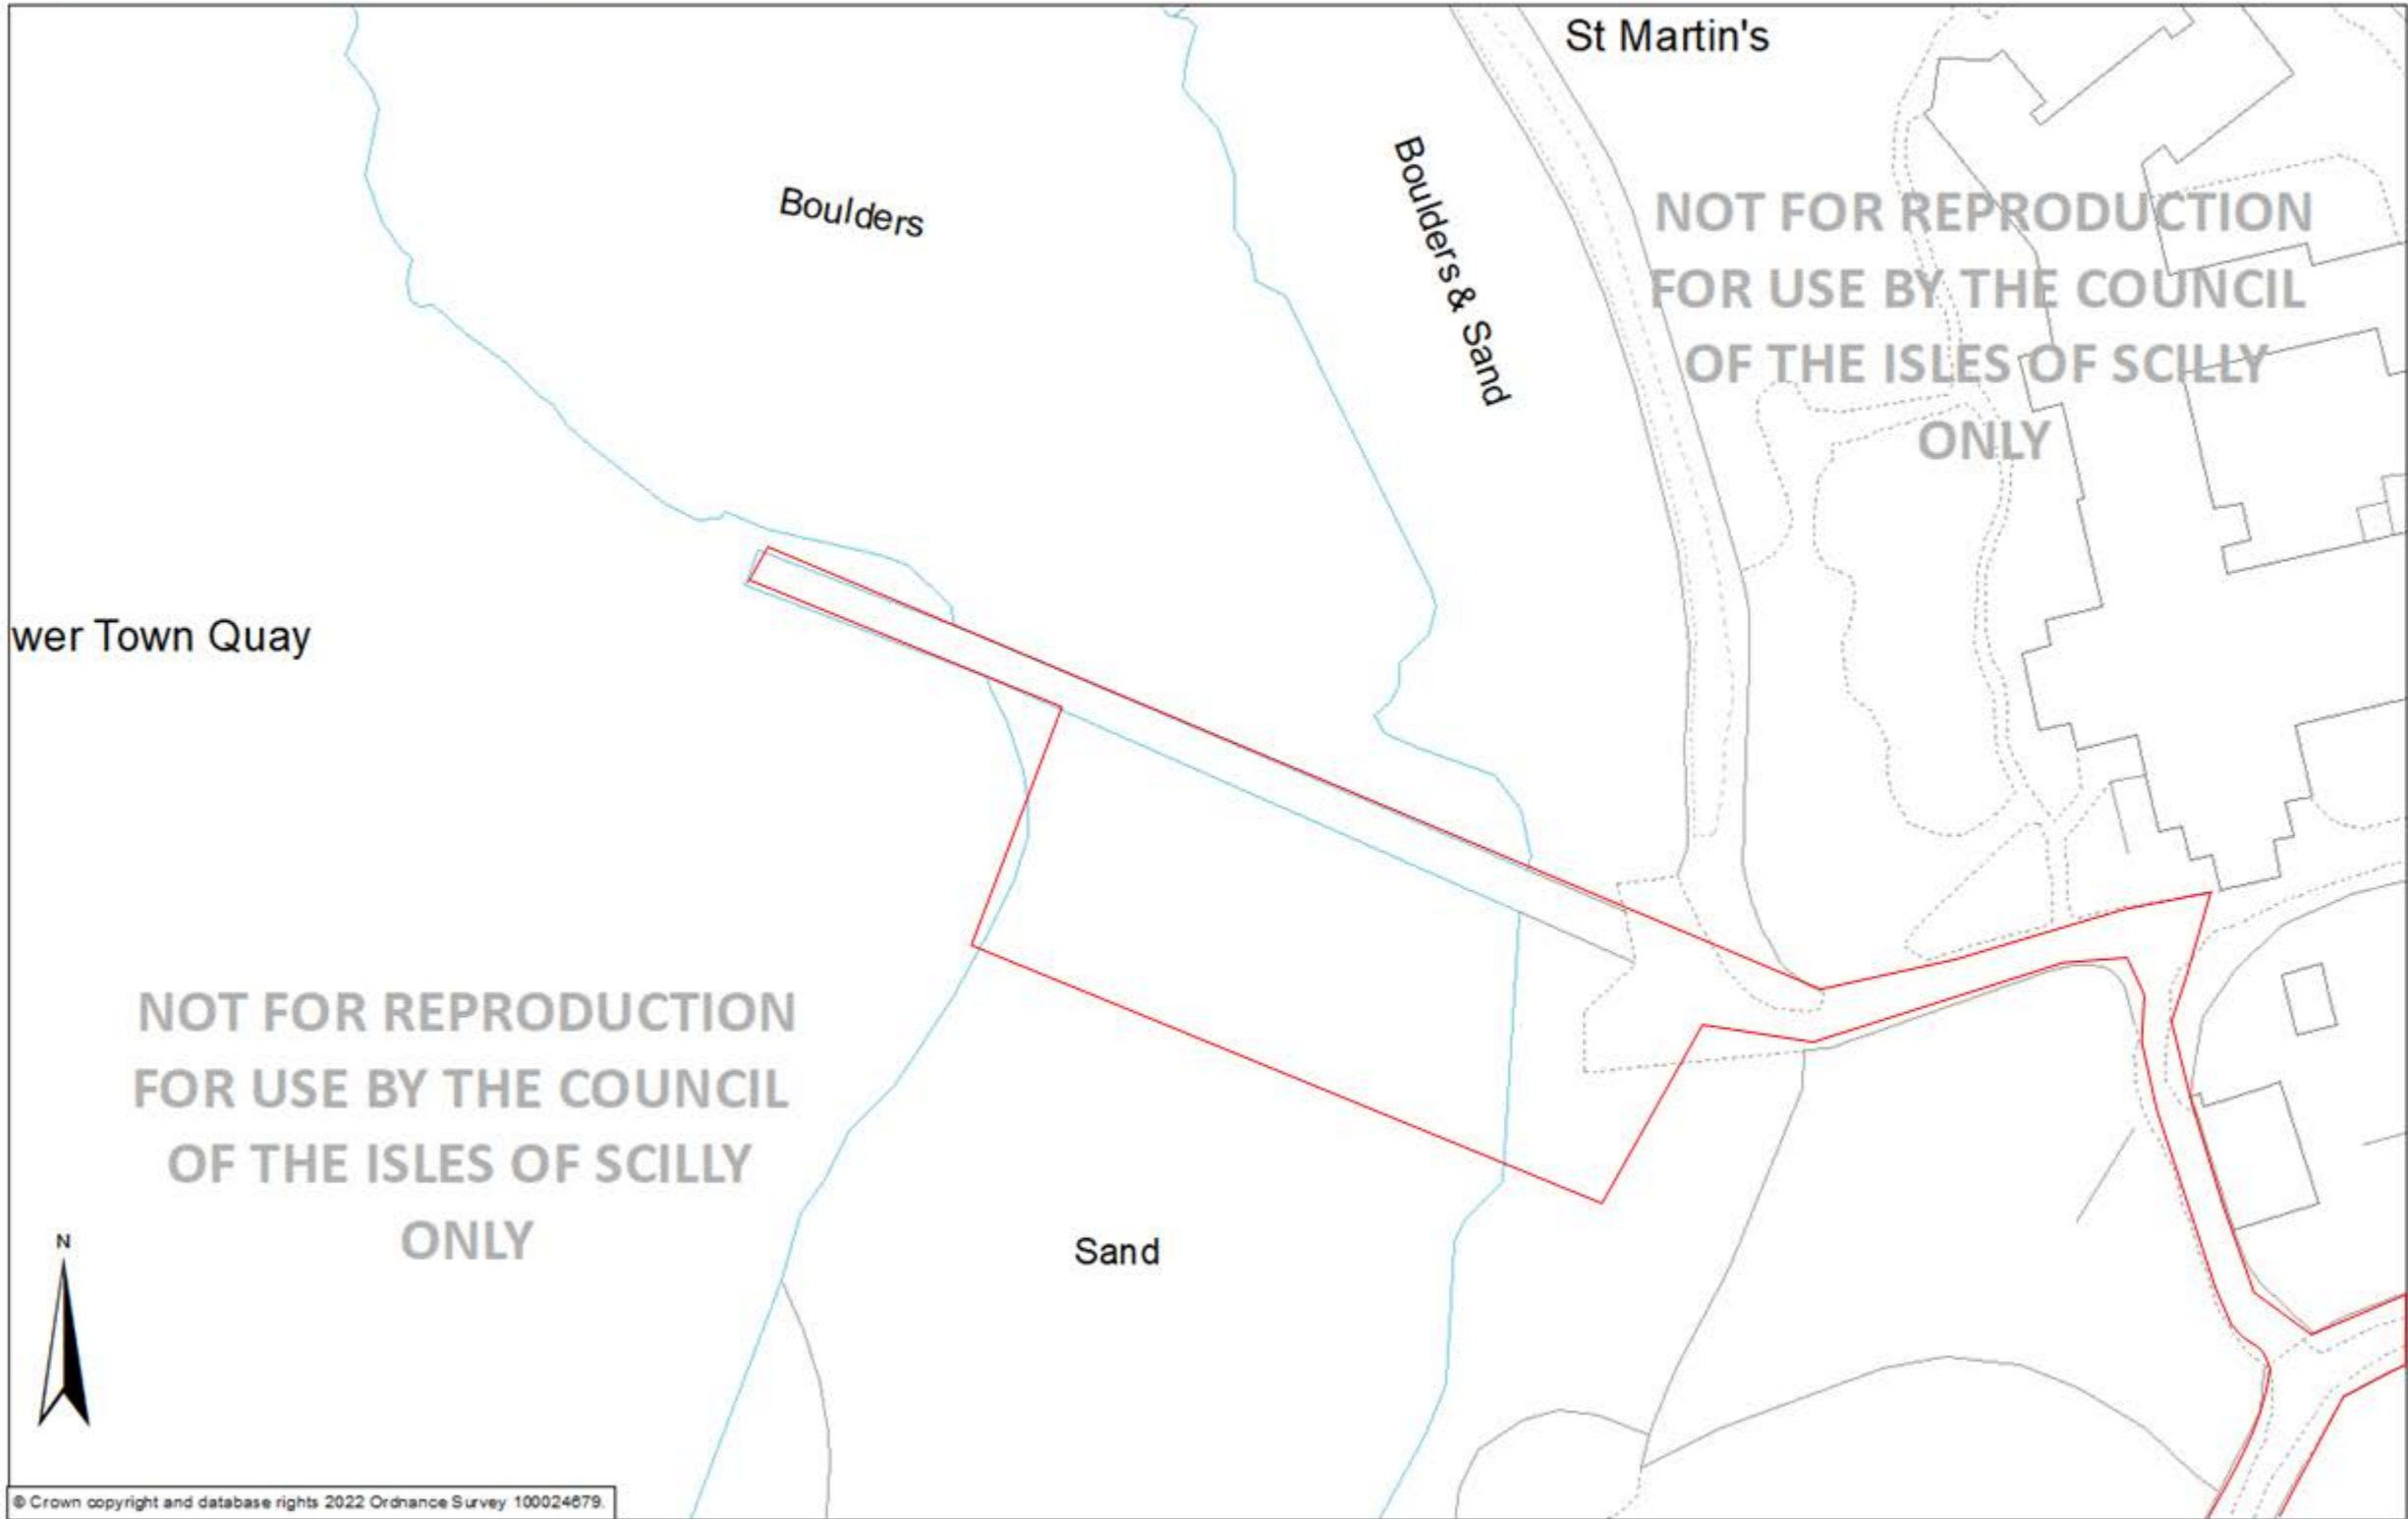

BLOCK PLAN - SM1
Lower Town Quay, St Martins

RECEIVED
By Lisa Walton at 4:31 pm, Oct 31, 2022

© Crown copyright and database rights 2022 Ordnance Survey 100024679.

1:500 @A3 0 2.5 5 10 15 20 25 Meters

For use and reproduction by the Council of the Isles of Scilly only.
Council of the Isles of Scilly, Town Hall, The Parade, St Mary's, Isles of Scilly, TR21 0LW