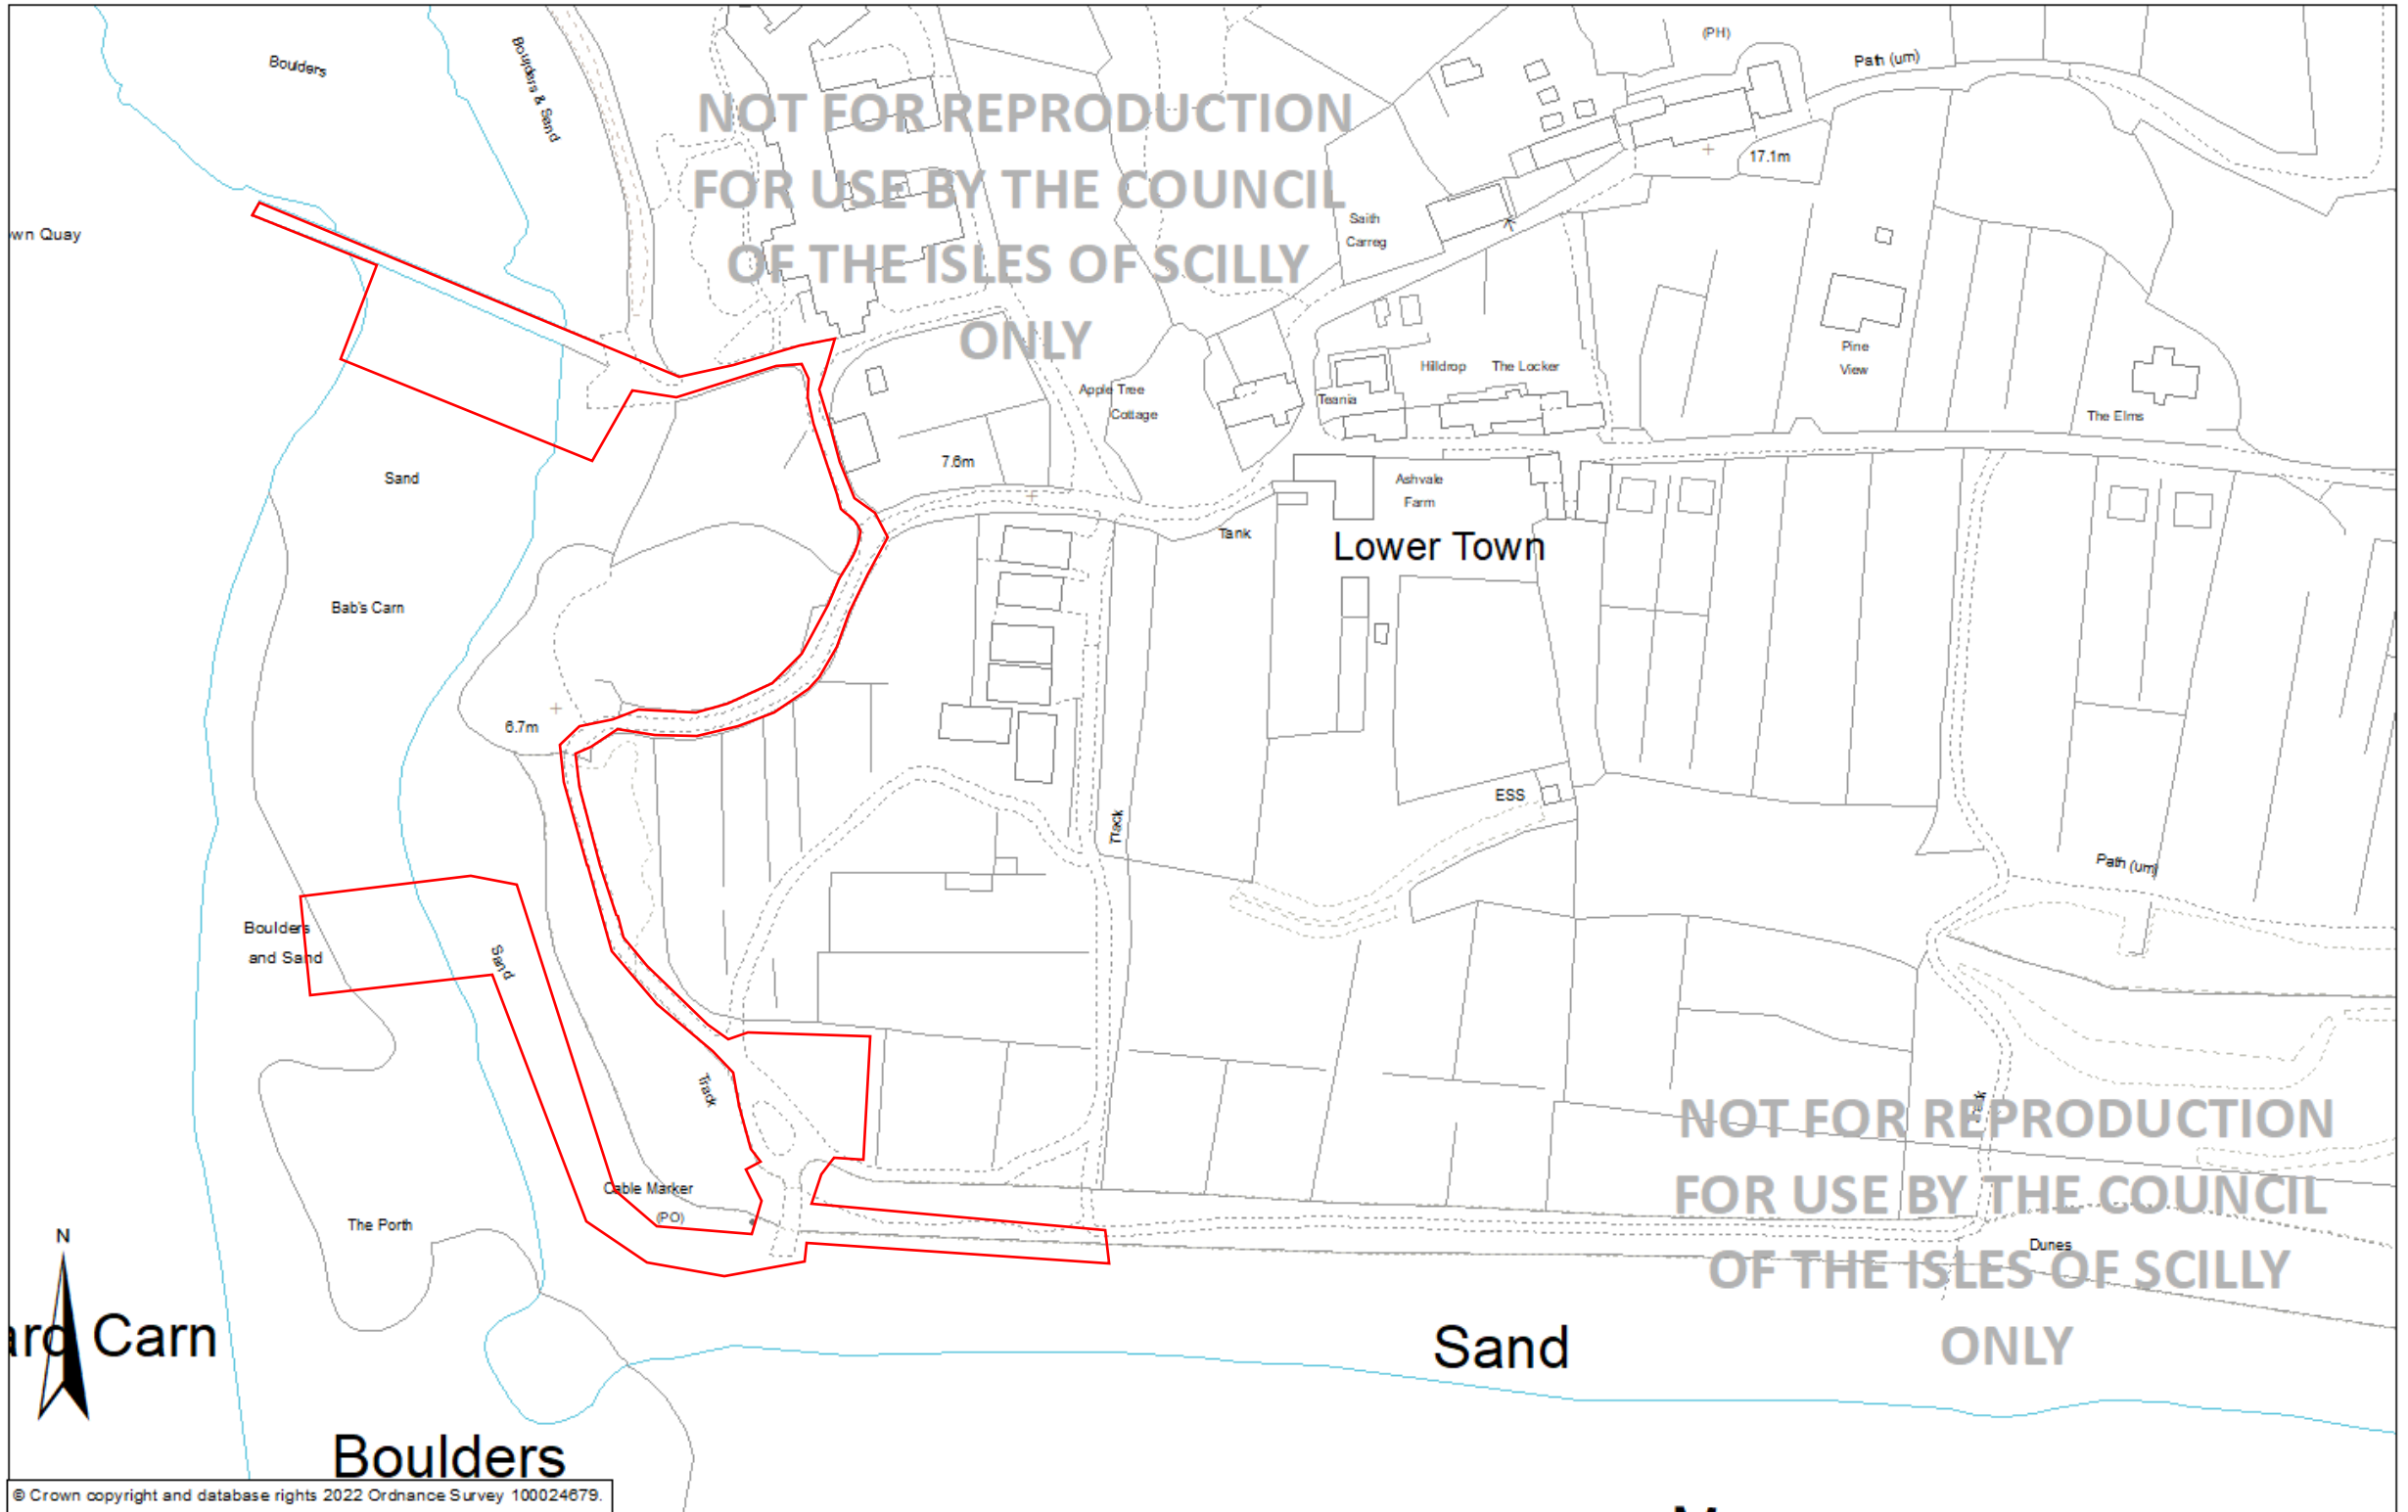

**LOCATION PLAN - SM1250**

**Lower Town, St Martins**

**RECEIVED**

By Liv Rickman at 11:53 am, Feb 20, 2023

© Crown copyright and database rights 2022 Ordnance Survey 100024679.

1:1,250 @A3 0 5 10 20 30 40 50 Meters