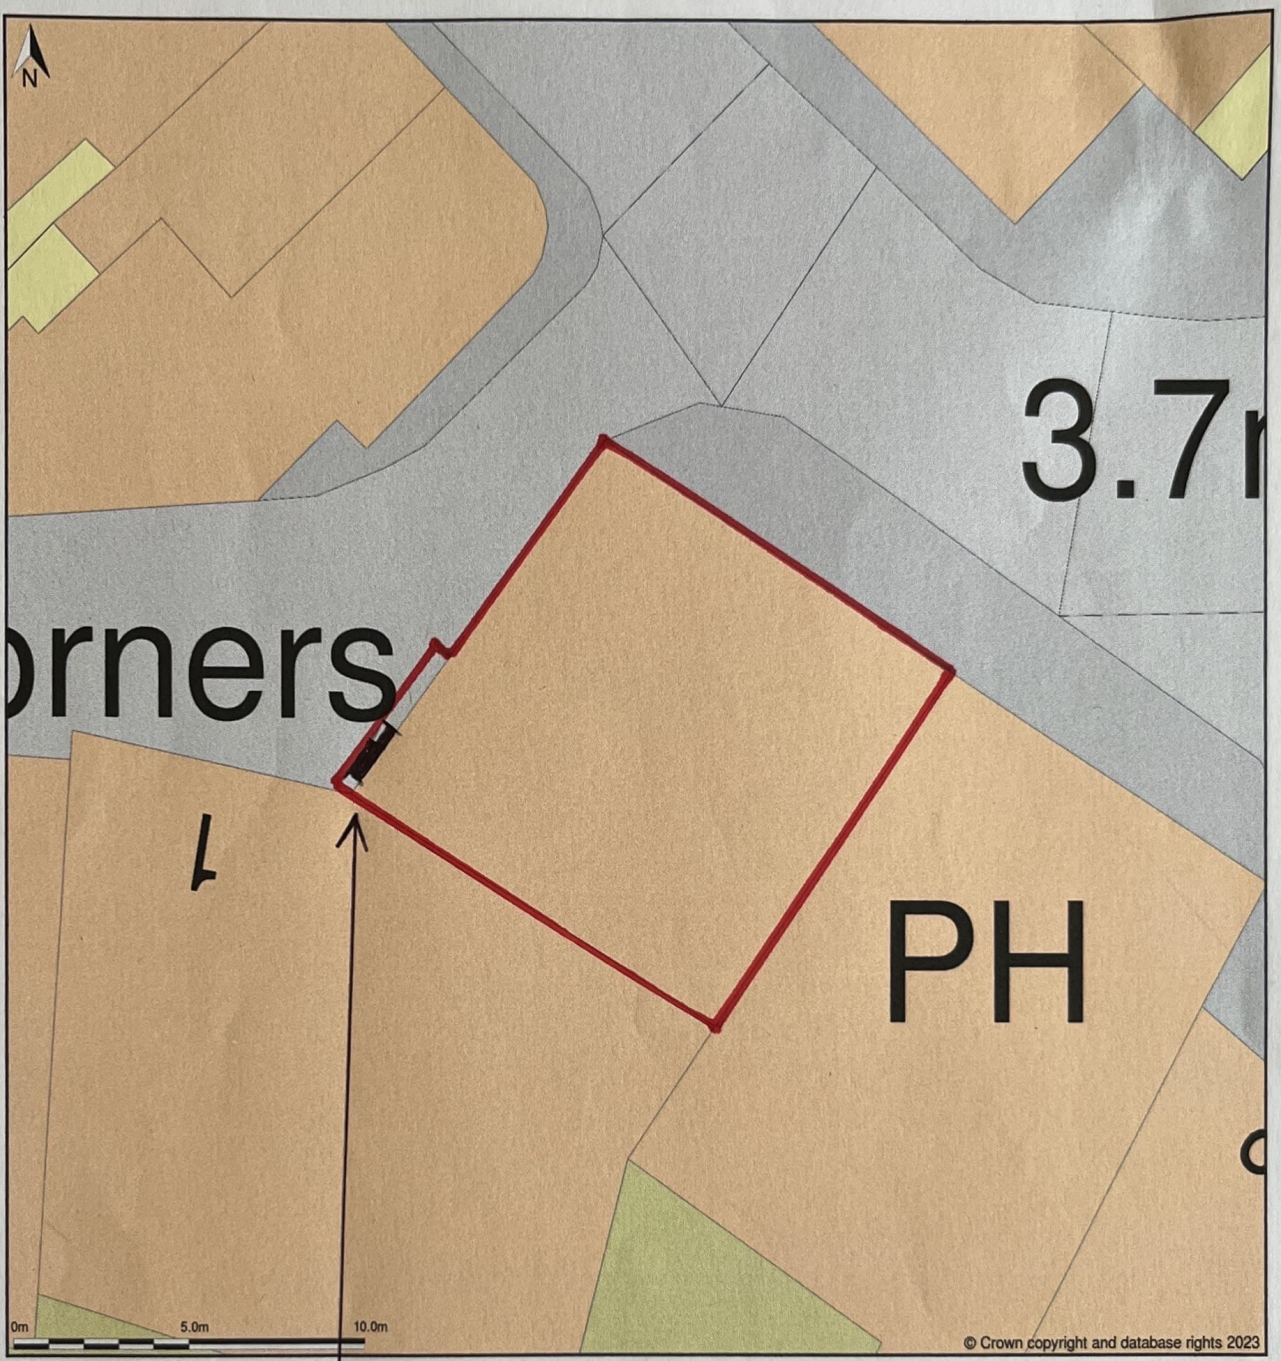

Hugh Street Cafe, Hugh Street, Hugh Town, St Mary s. Isles Of Scilly. TR21 0LL

Site Plan (also called a Block Plan) shows area bounded by: 90238.0, 10508.98 90274.0, 10544.98 (at a scale of 1:200), OSGridRef: SV90251052. The representation of a road, track or path is no evidence of a right of way. The representation of features as lines is no evidence of a property boundary.

Produced on 9th Feb 2023 from the Ordnance Survey National Geographic Database and incorporating surveyed revision available at this date. Reproduction in whole or part is prohibited without the prior permission of Ordnance Survey. © Crown copyright 2023. Supplied by www.buyaplan.co.uk a licensed Ordnance Survey partner (100053143). Unique plan reference: #00795696-53E35A.