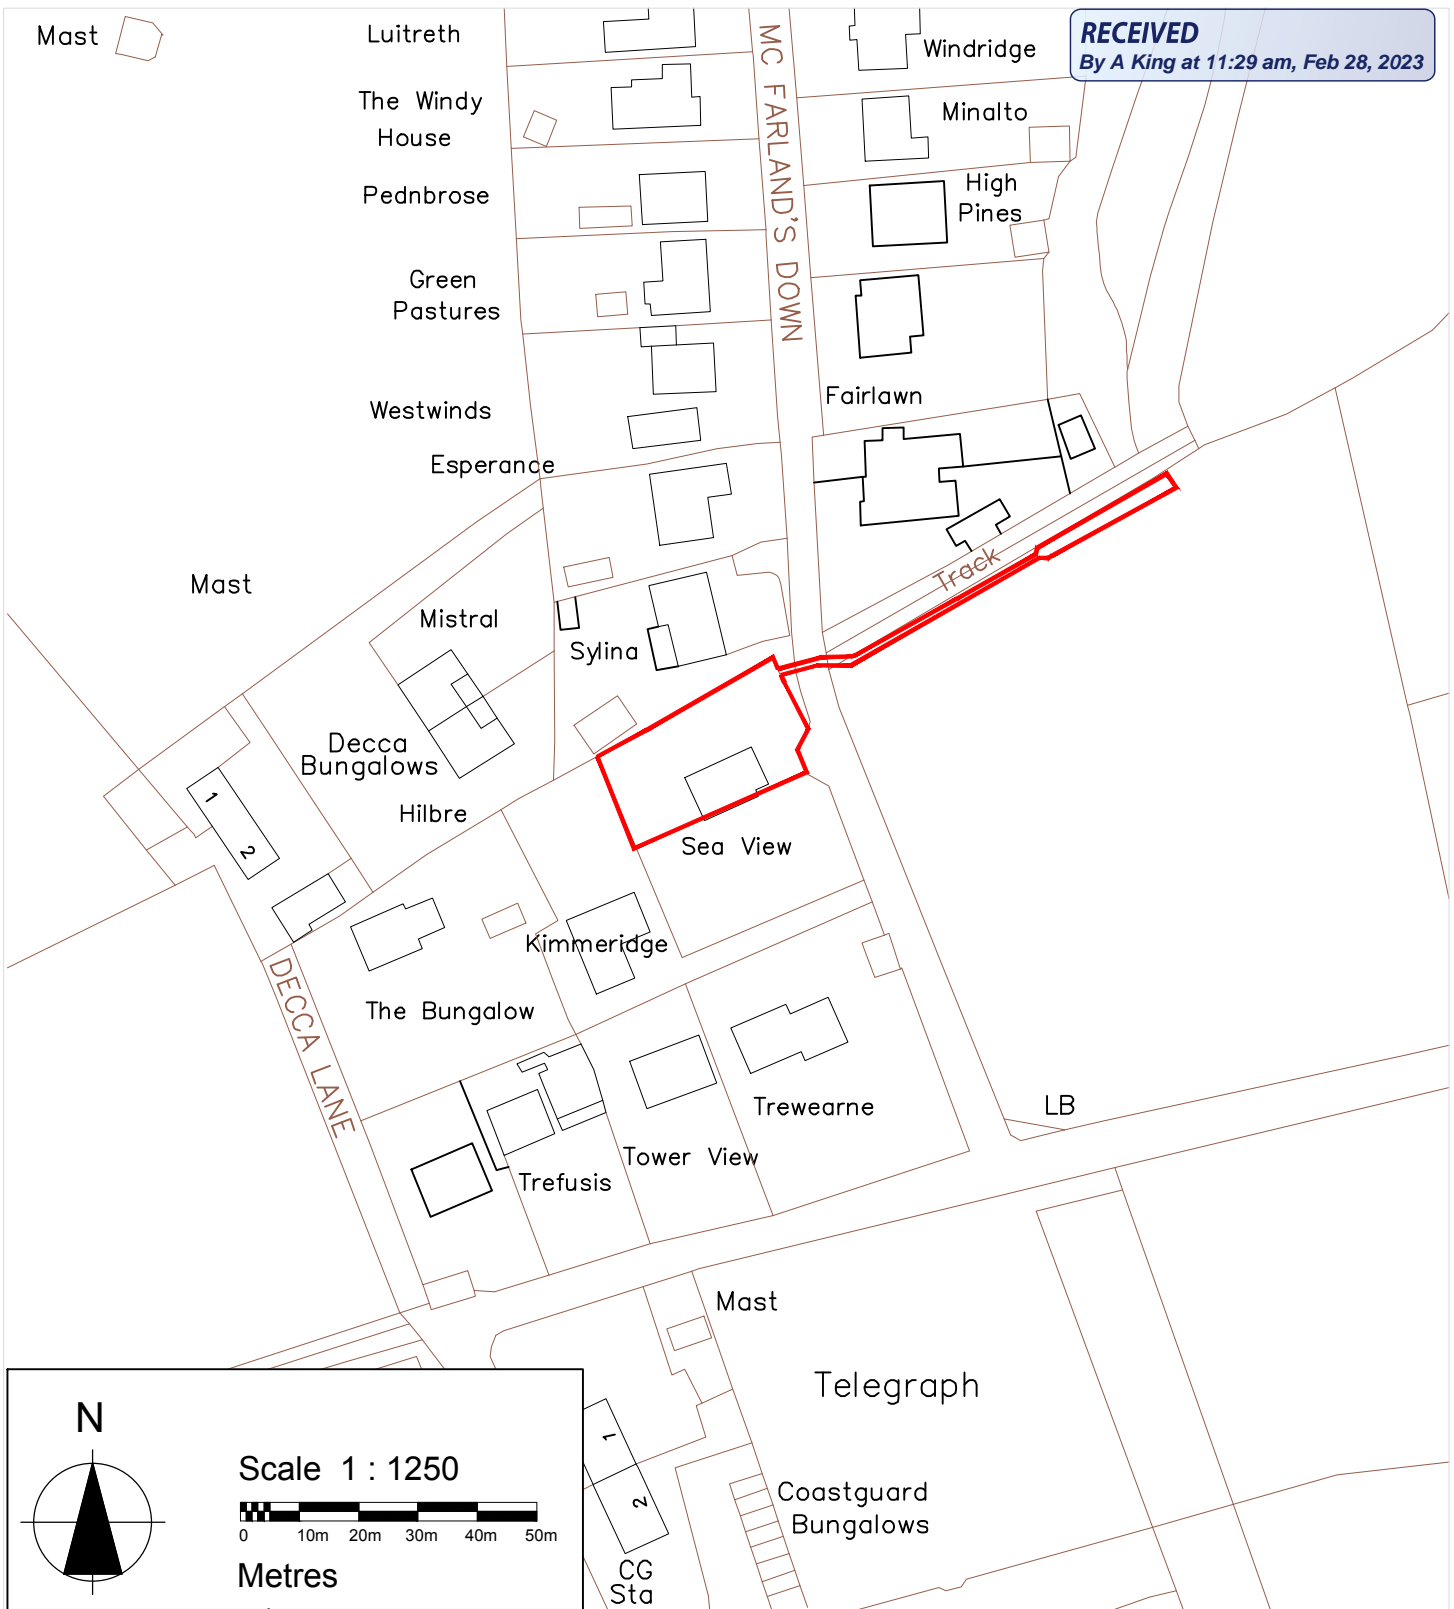

RECEIVED
By A King at 11:29 am, Feb 28, 2023

Client:
Fran & Dale Clark

Drawing Title:
Site Location Map

Project:
**Proposed Detached Dwelling on Land at
Sea View, McFarlands Down, St Mary's,
Isles of Scilly, Cornwall**

Date:
24/02/2023

Drawn:

Scale:
1 : 1250 @ A4

Project No.
22/0505

Drawing No.
001

Rev.