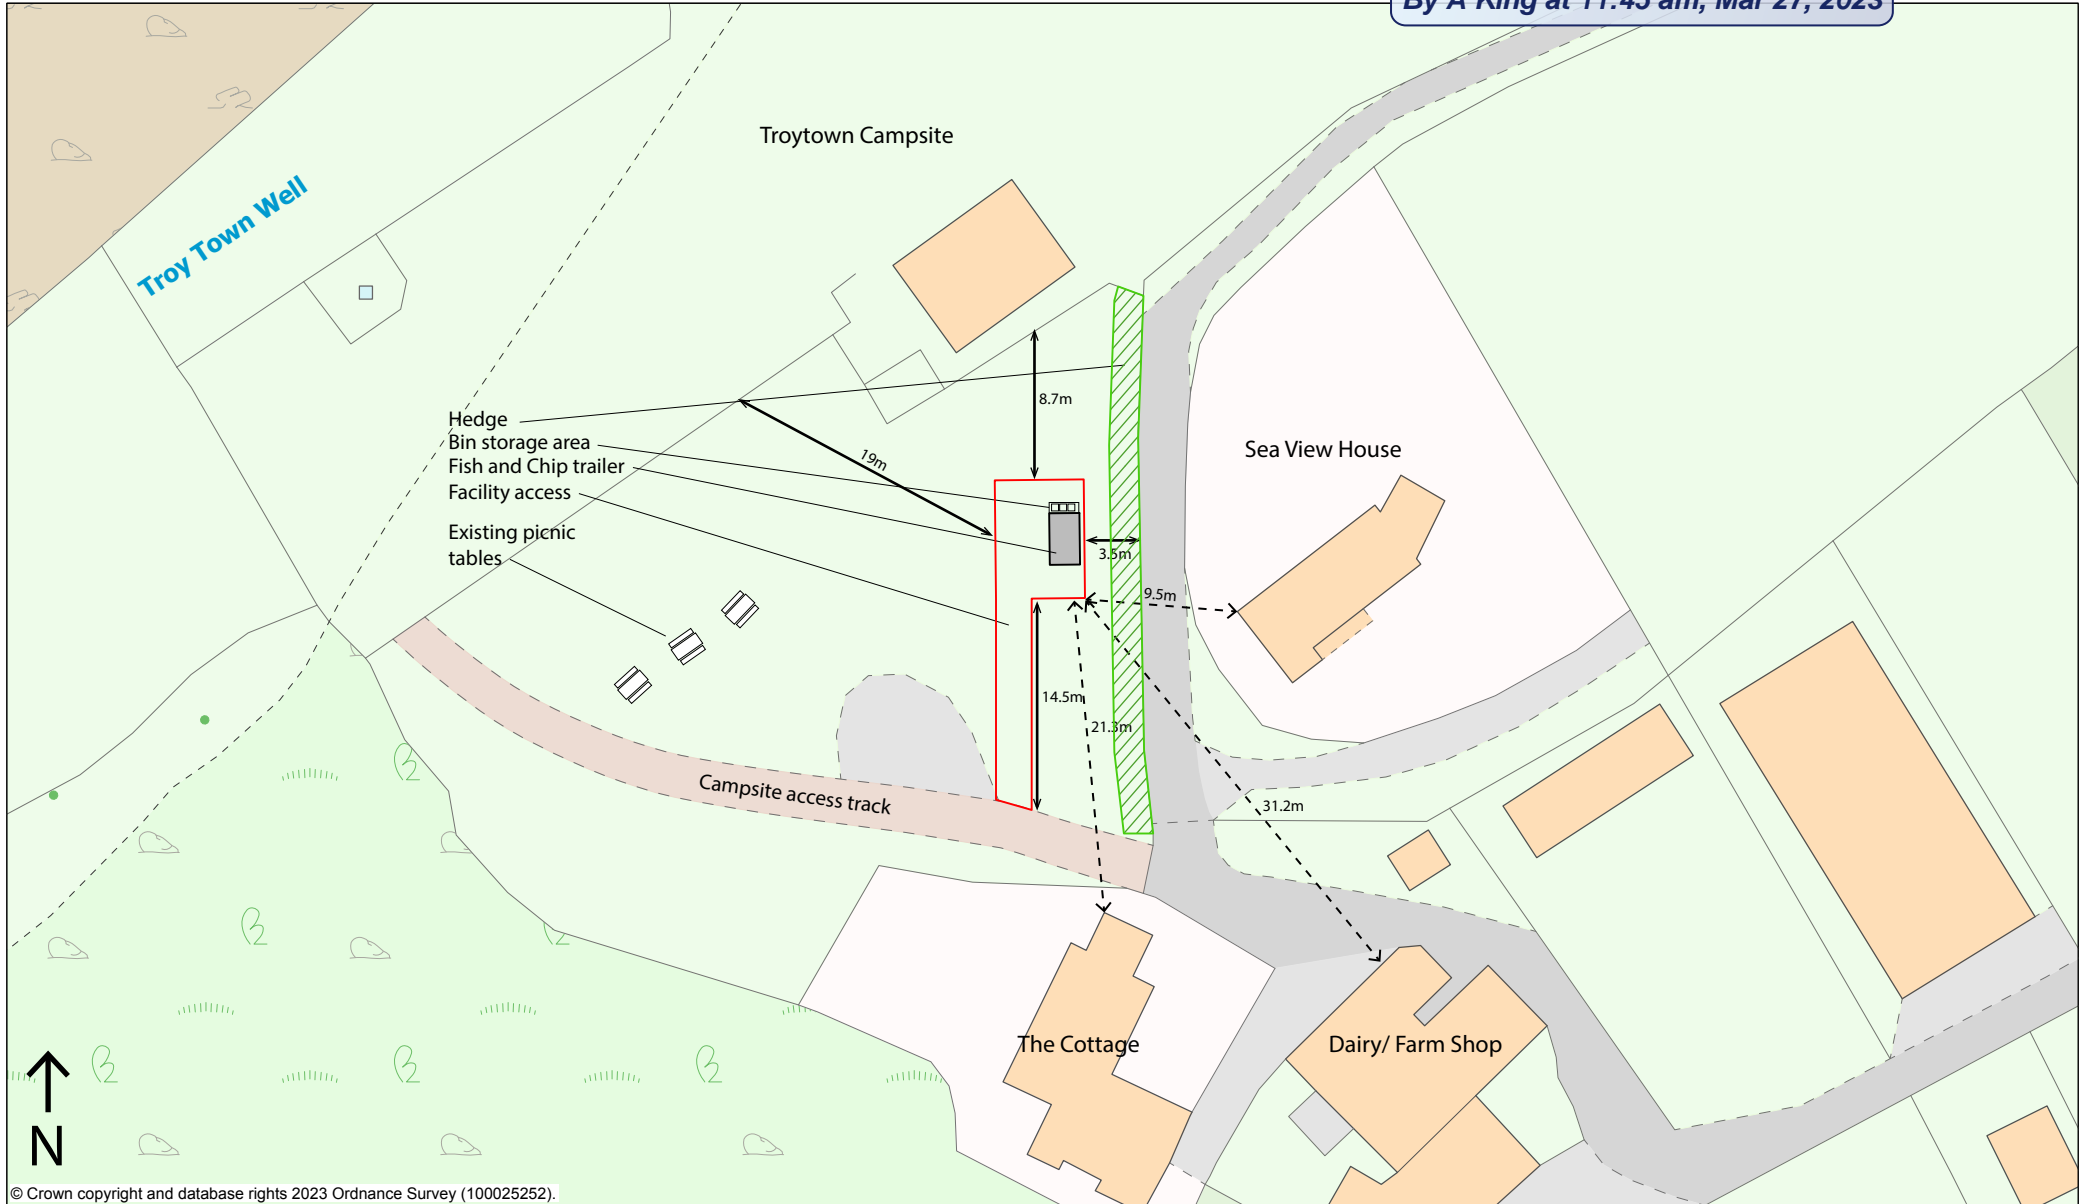

Block Plan

RECEIVED

By A King at 11:45 am, Mar 27, 2023

© Crown copyright and database rights 2023 Ordnance Survey (100025252).

Scale 1:500

Projection: British National Grid
20 March 2023 19:49

Licensed Data