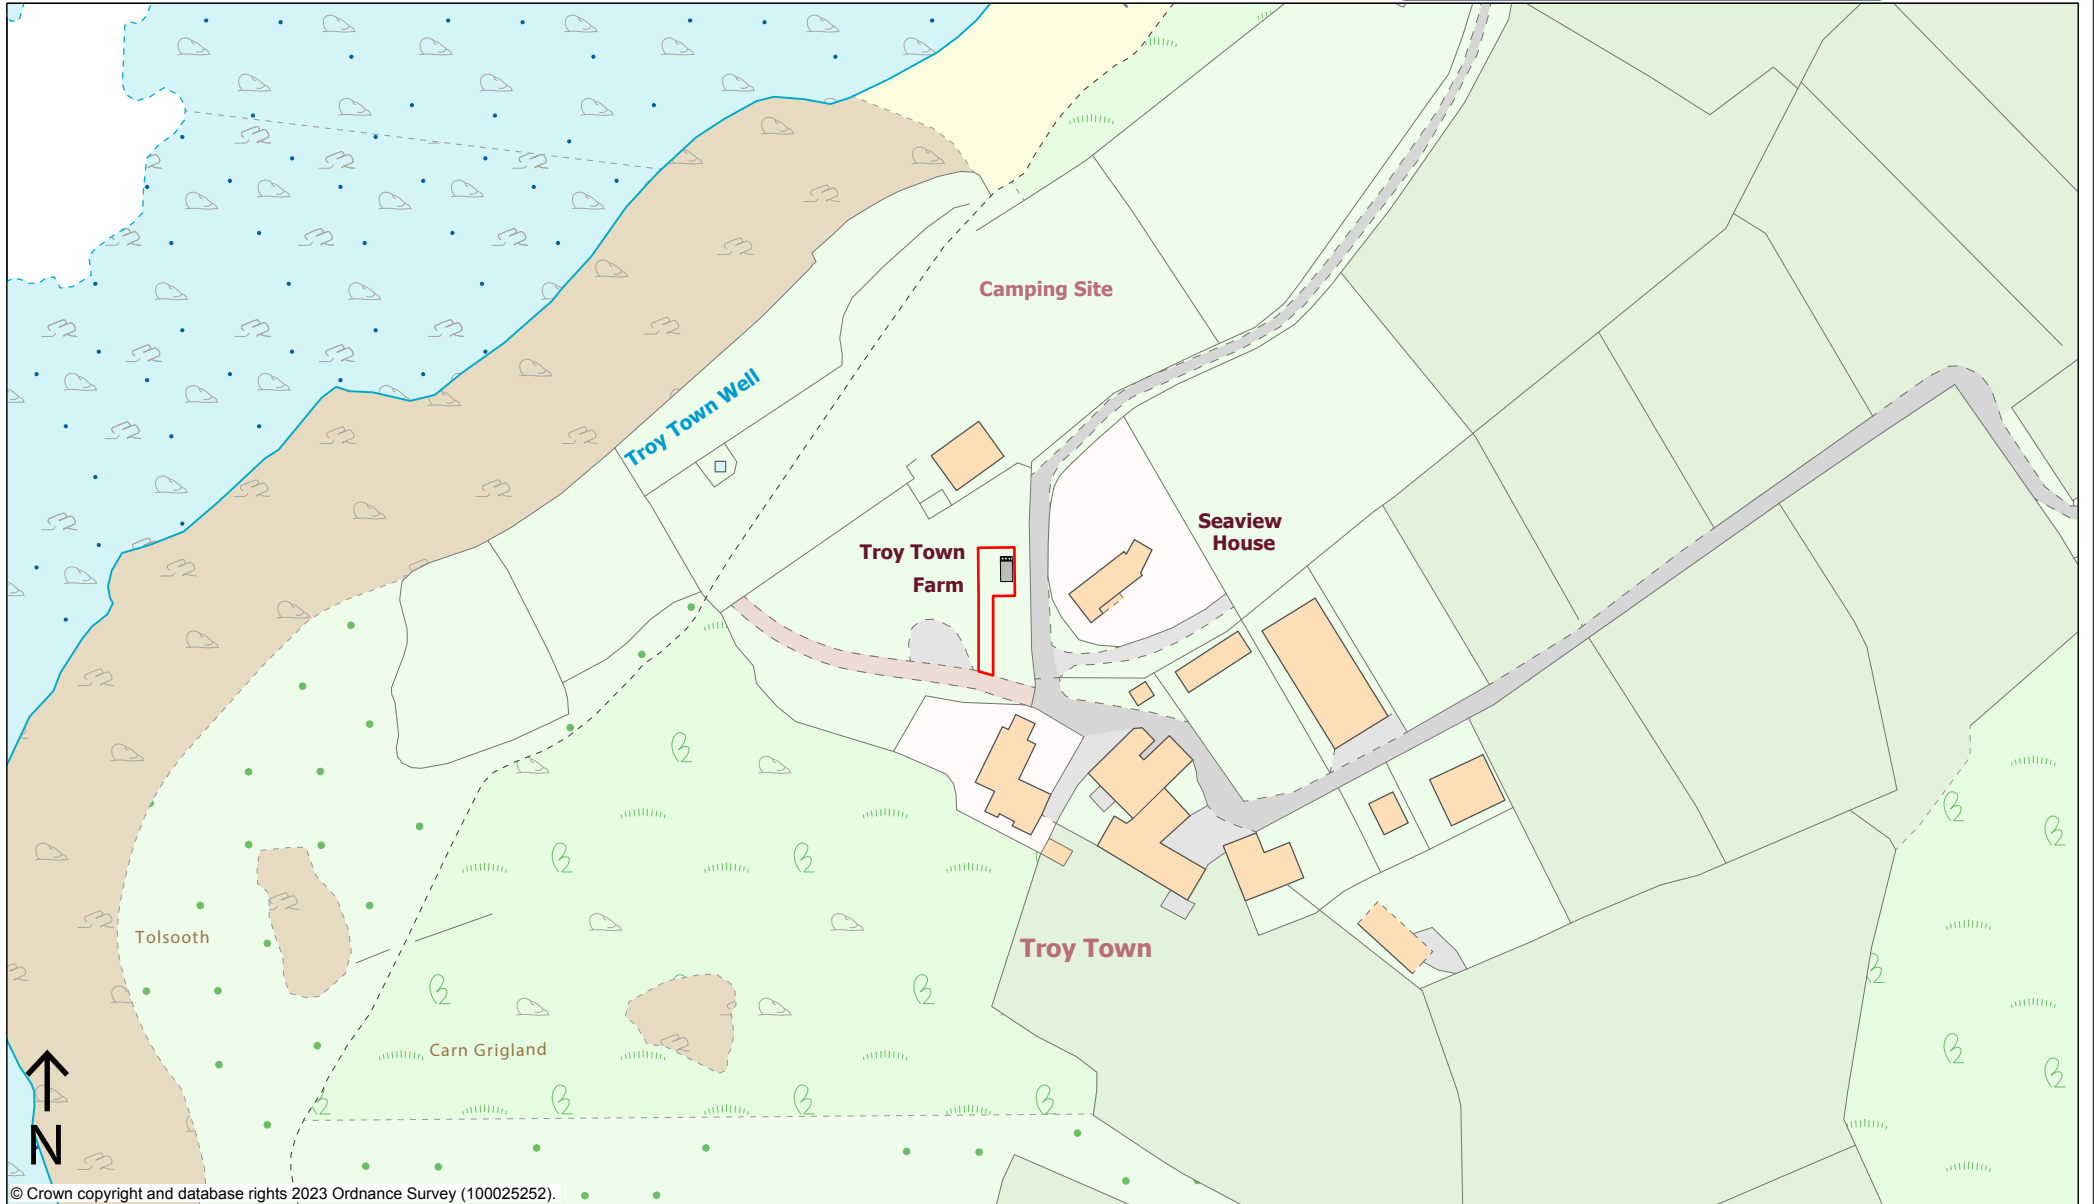

Location Plan

RECEIVED
By A King at 11:44 am, Mar 27, 2023

© Crown copyright and database rights 2023 Ordnance Survey (100025252).

Scale 1:1250

Projection: British National Grid
20 March 2023 19:46