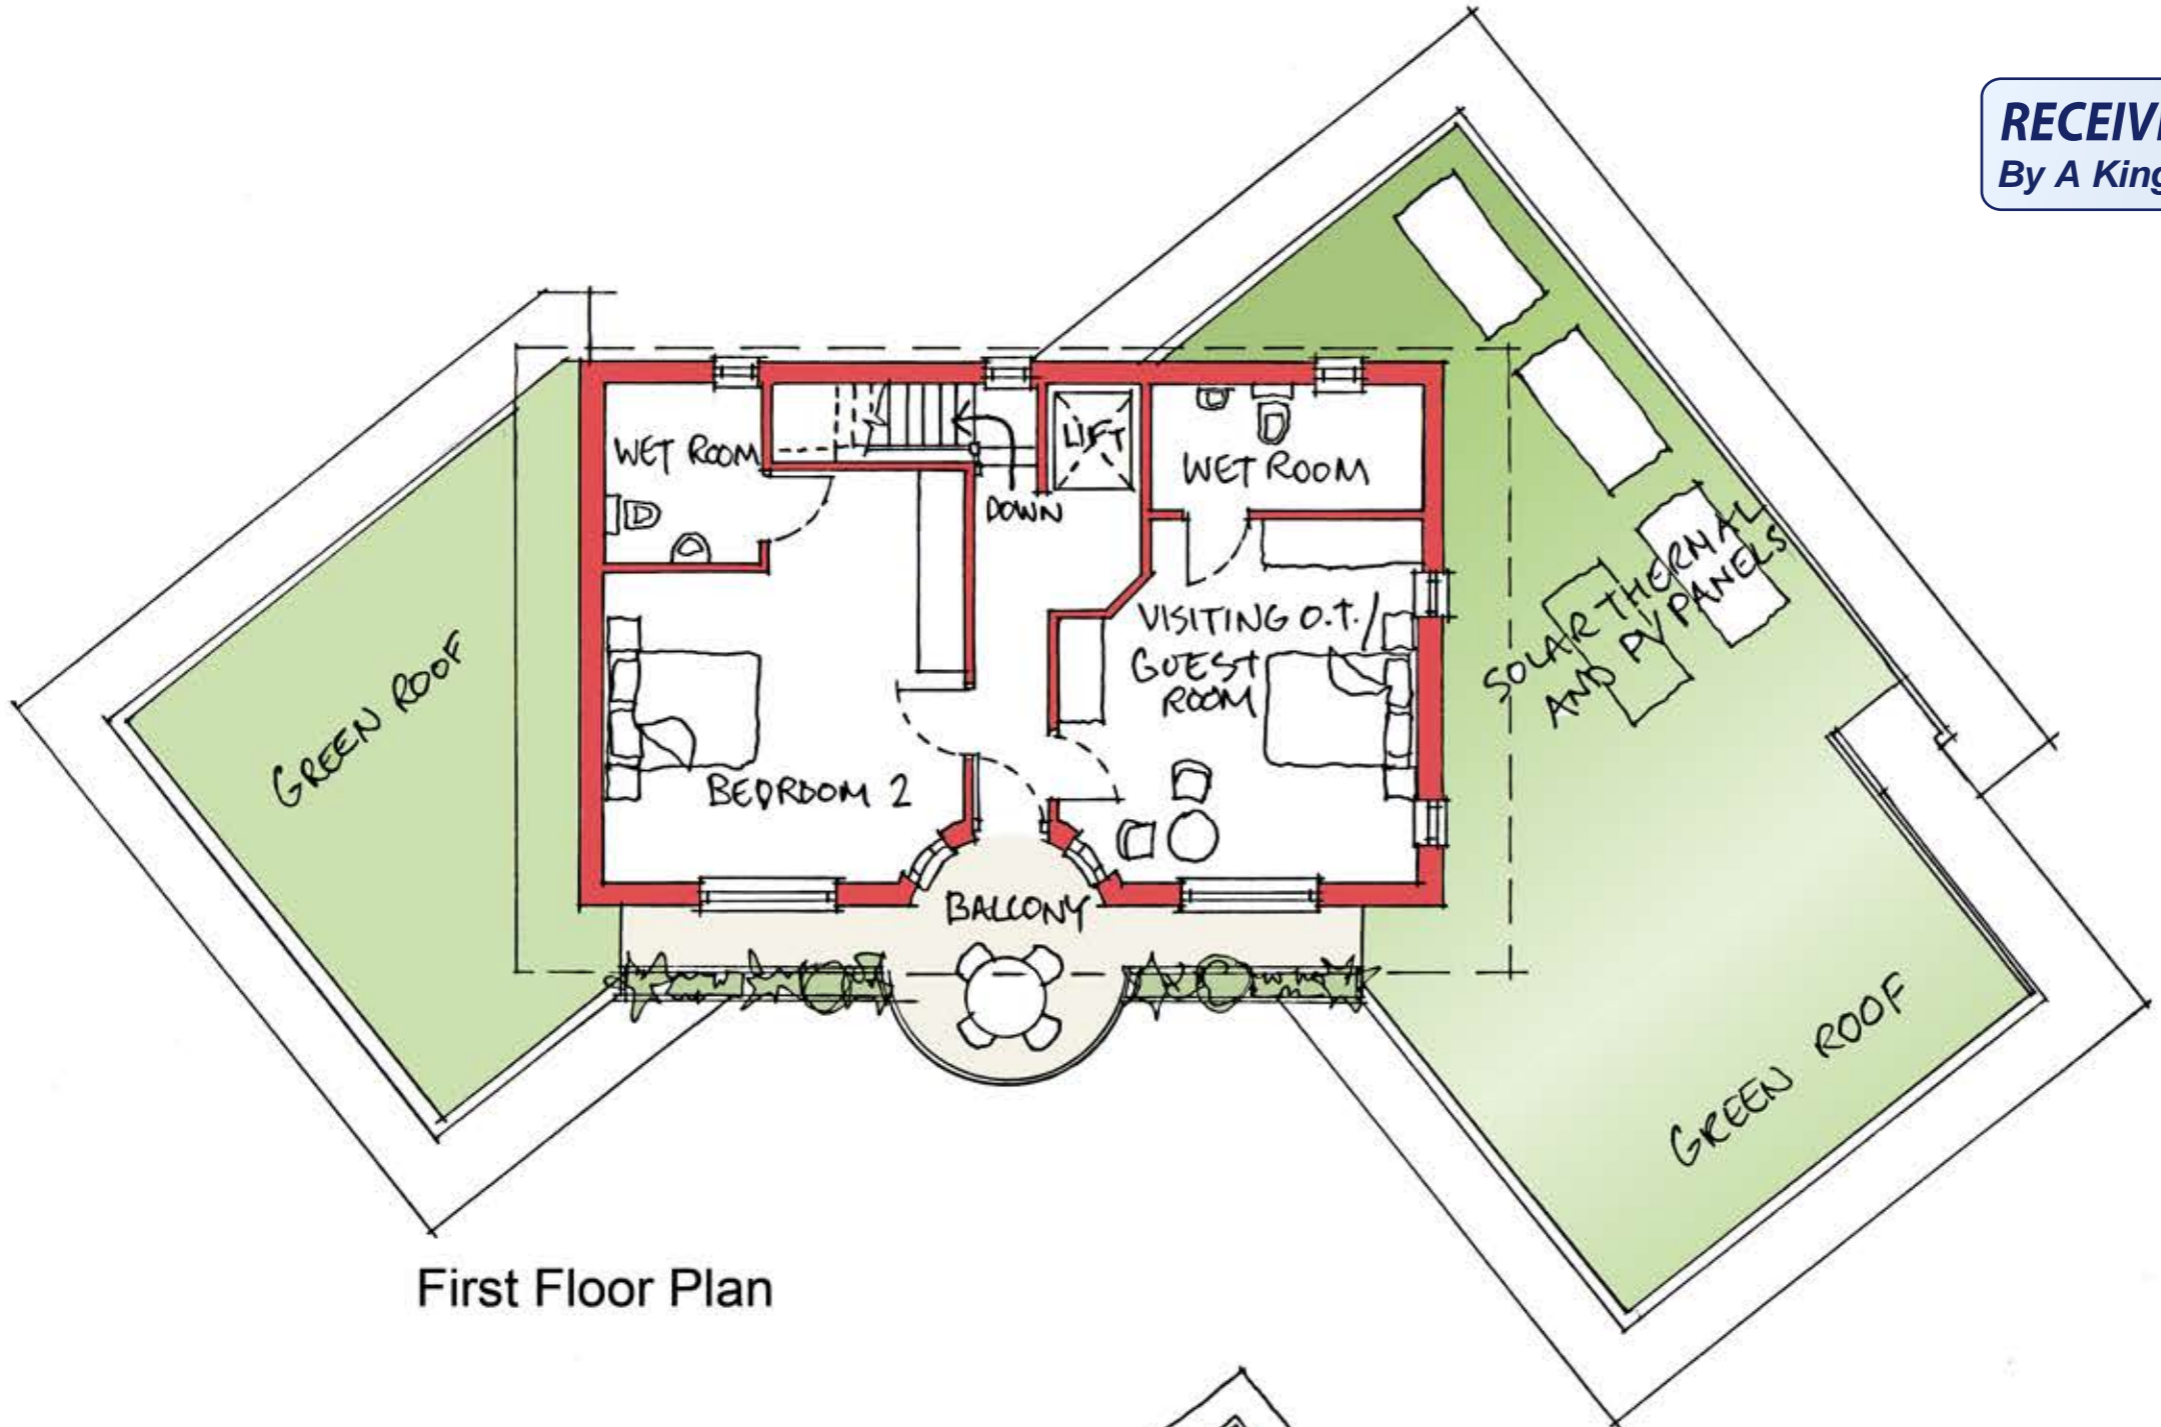

RECEIVED
By A King at 9:12 am, May 30, 2023

First Floor Plan

ROOF PLAN 1:200 @ A3
0 2 4 6 8 10m

Cootamundra, McFarland's Down, St Marys, Isles of Scilly

1:100 @ A3
0 2 3 4 5m

Rev A:	27 May 2023
	Roof Plan added
drawing title	first floor plan and roof plan
project	Cootamundra McFarland's Down
client	Noel and Emily Miles
date	11 May 2023
scale	1:100
sheet size	A3
	CSMen-P-05
	Rev A