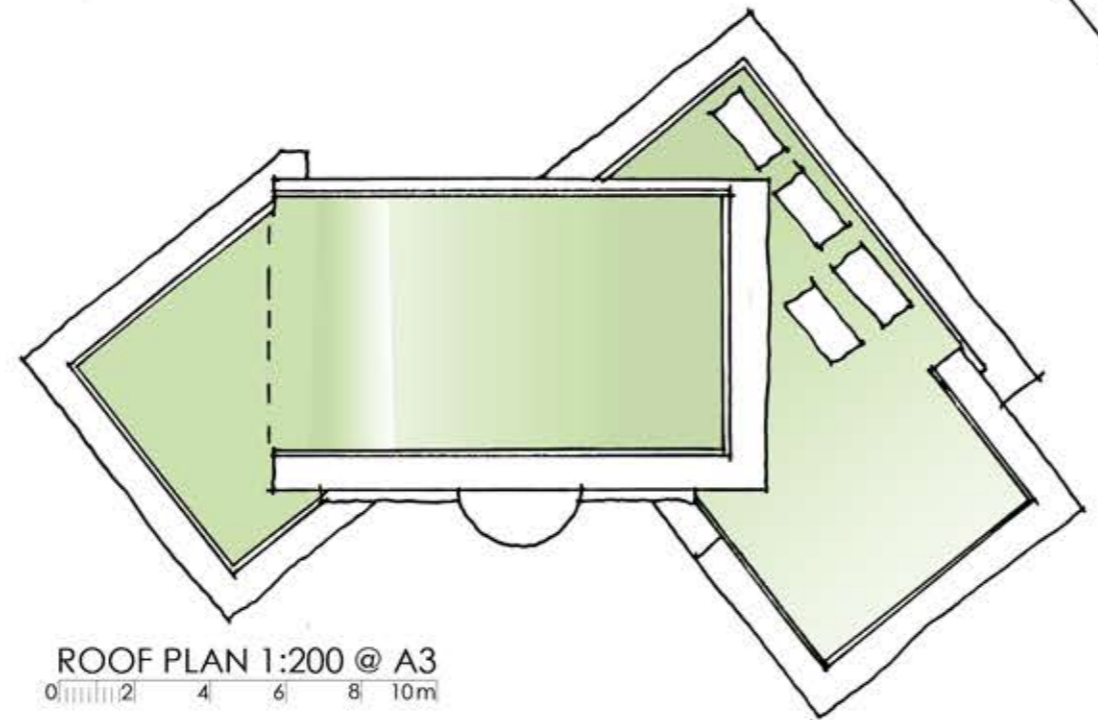

RECEIVED
By A King at 9:12 am, May 30, 2023

First Floor Plan

ROOF PLAN 1:200 @ A3
0 2 4 6 8 10m

Cootamundra, McFarland's Down, St Marys, Isles of Scilly

1:100 @ A3
0 2 3 4 5m

Rev A:	27 May 2023
	Roof Plan added
drawing title	first floor plan and roof plan
project	Cootamundra McFarland's Down
client	Noel and Emily Miles
date	11 May 2023
scale	1:100
sheet size	A3
	CSMen-P-05
	Rev A