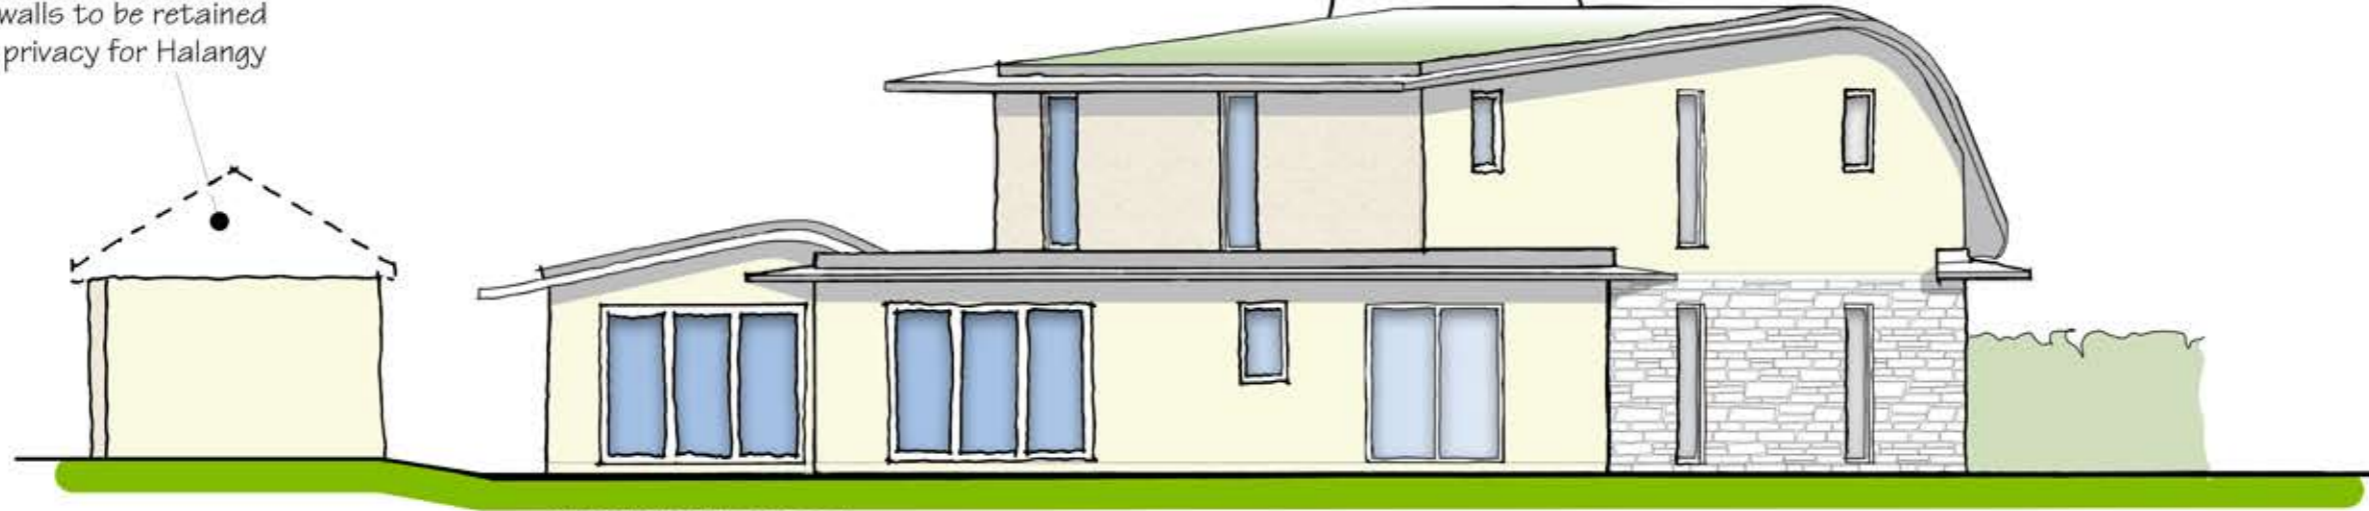

Existing garage demolished, except for North and West walls to be retained and restored as privacy for Halangy

6.SOUTH ELEVATION

Elevation viewpoints  
1:200 @ A3

**RECEIVED**  
By A King at 11:43 am, May 26, 2023

drawing title	South Elevation
project	Cootamundra McFarland's Down St Mary's IOS
client	Noel and Emily Miles
date	11 May 2023
scale	1:100
sheet size	A3
CSMen-P-09	