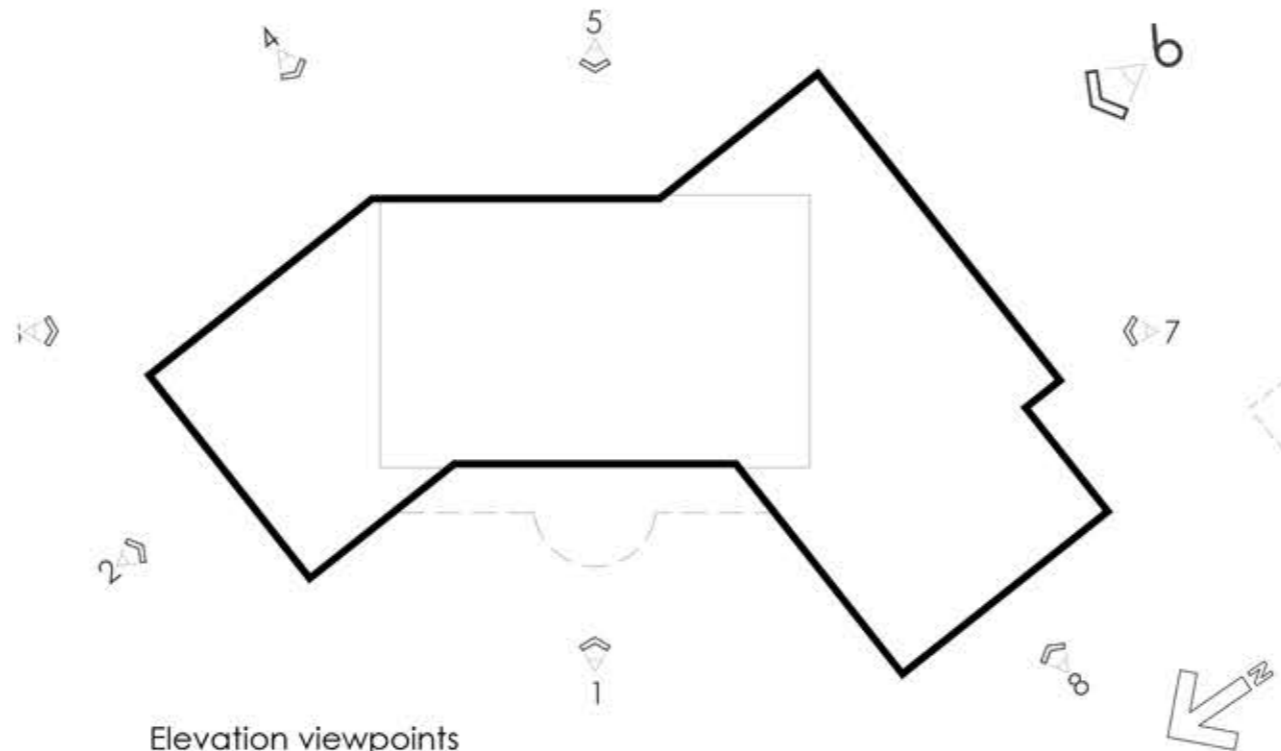

Existing garage demolished, except for North and West walls to be retained and restored as privacy for Halangy

6.SOUTH ELEVATION

Elevation viewpoints  
1:200 @ A3

**RECEIVED**  
By A King at 11:43 am, May 26, 2023

drawing title	South Elevation
project	Cootamundra McFarland's Down St Mary's IOS
client	Noel and Emily Miles
date	11 May 2023
scale	1:100
sheet size	A3
CSMen-P-09	