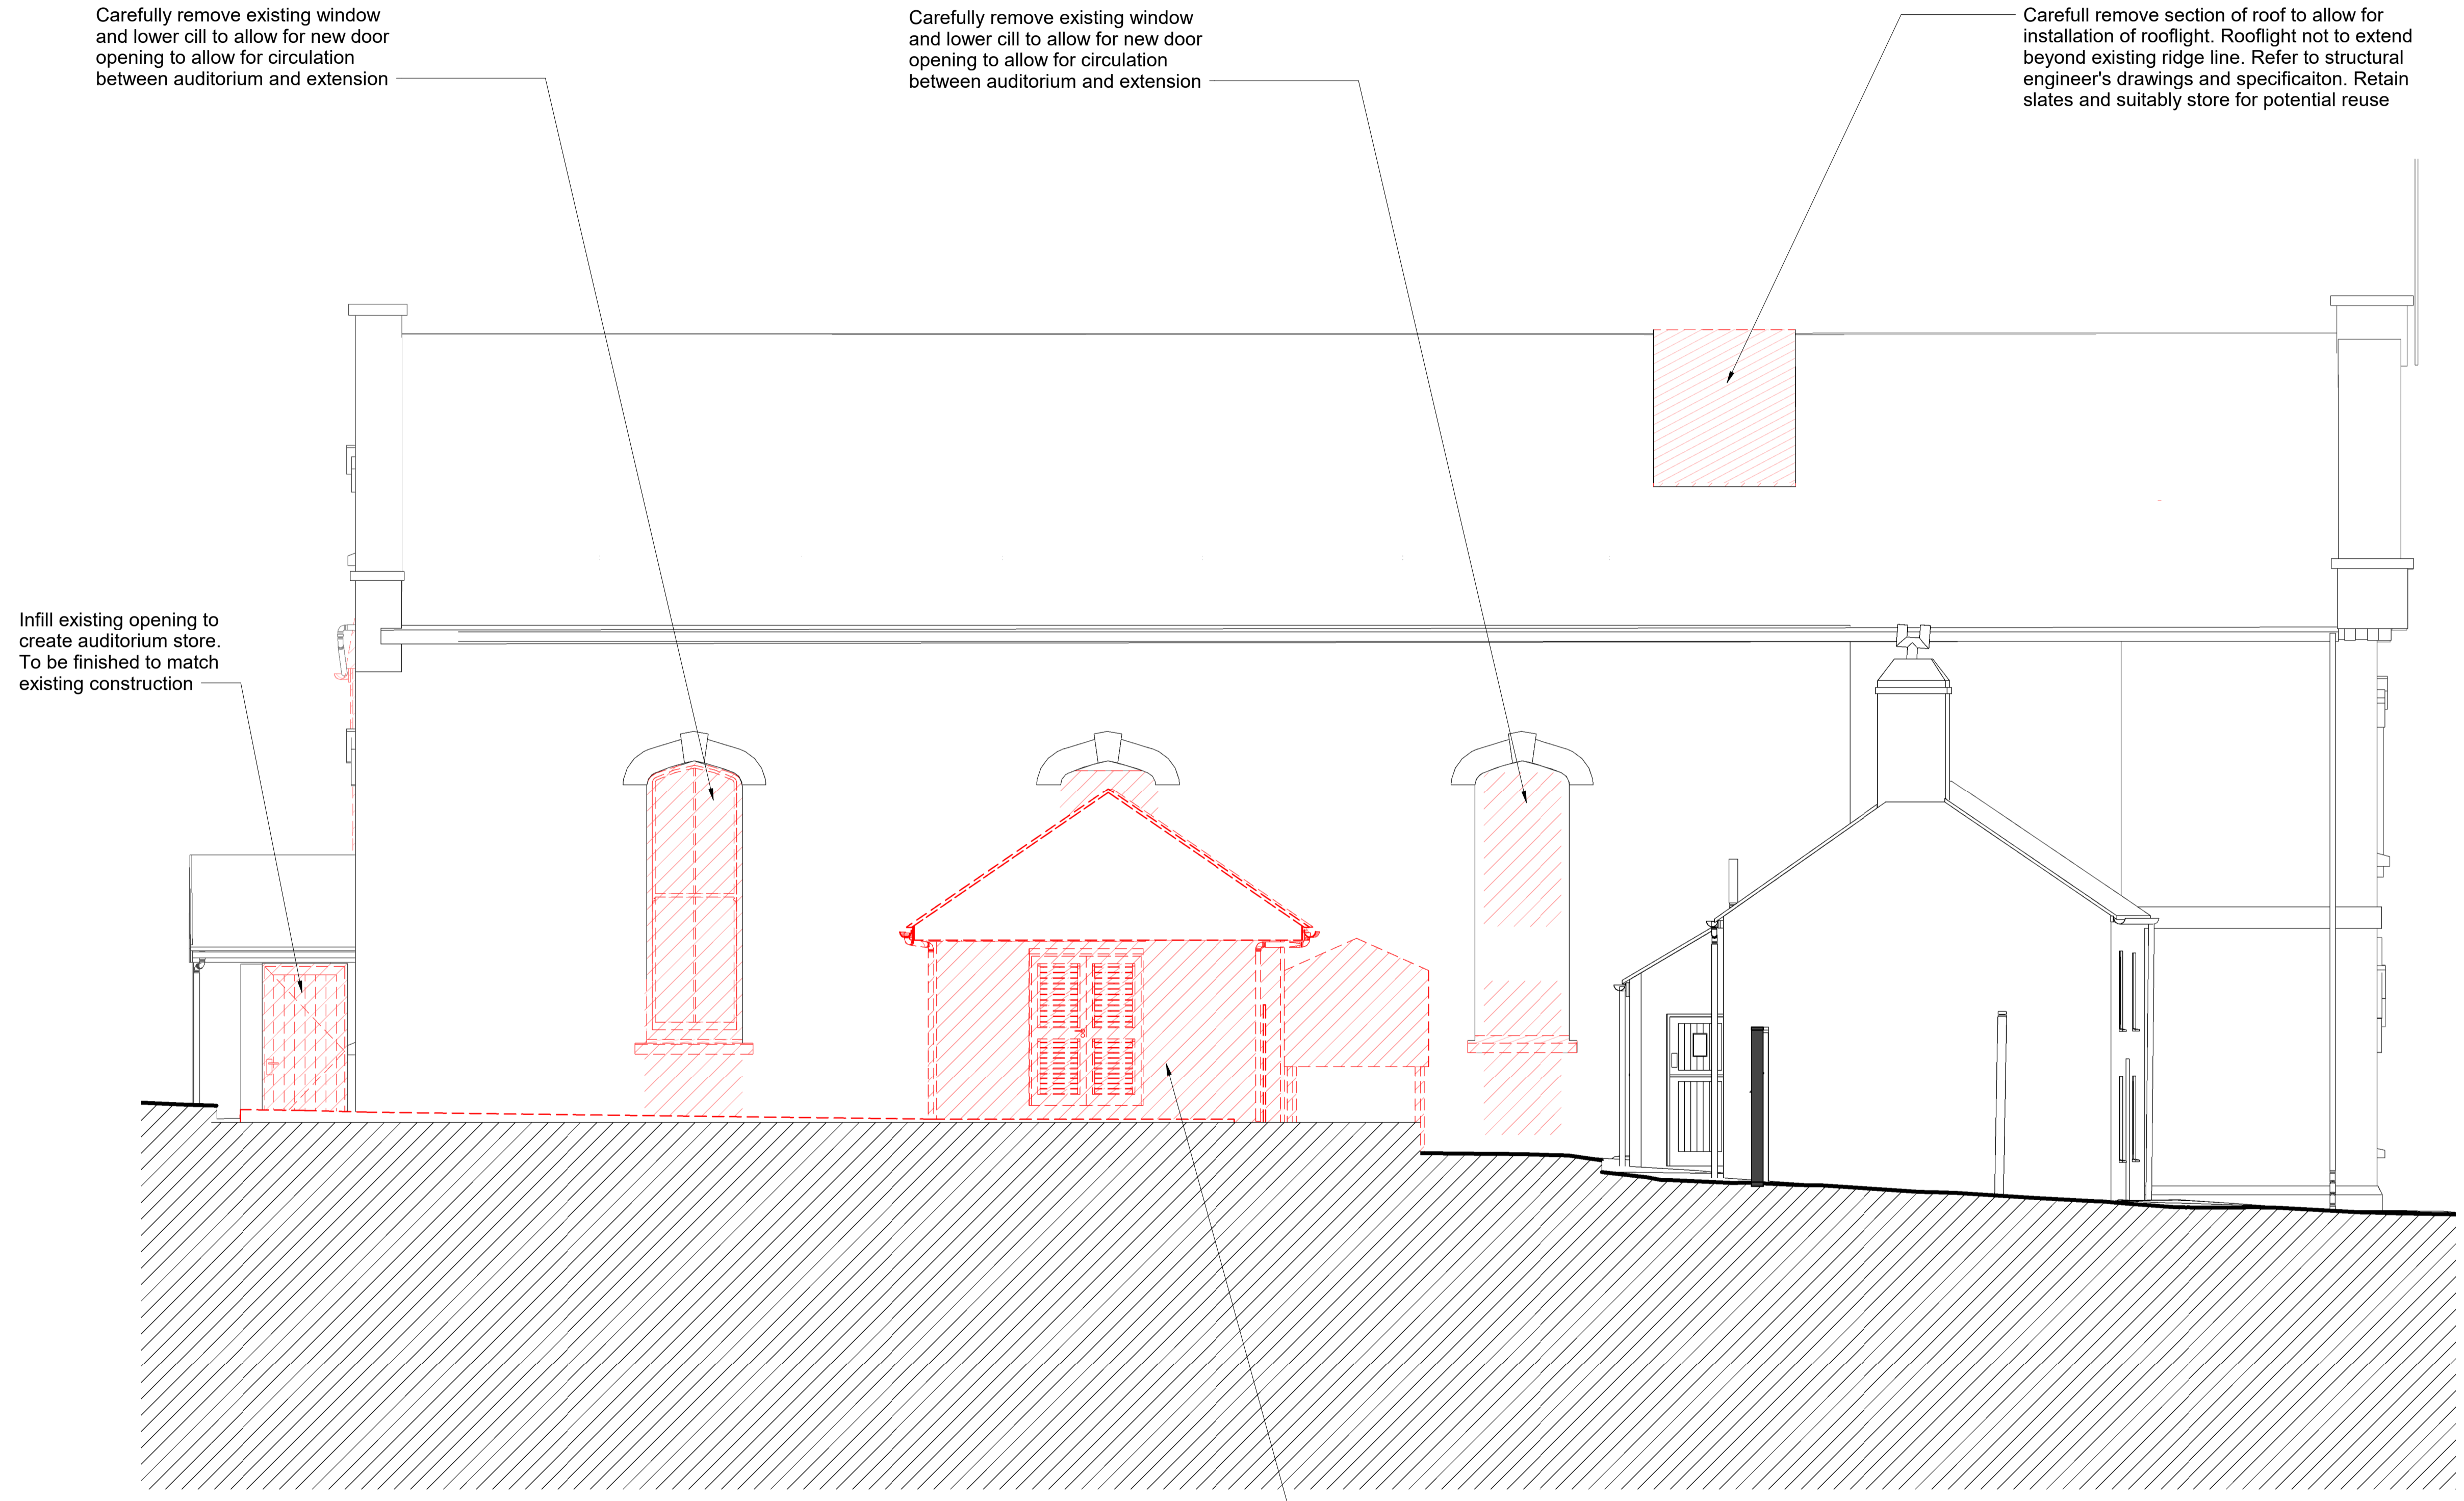

Notes:
 Drawings are based on survey data and may not accurately represent what is physically present.
 Do not scale from this drawing. All dimensions are to be verified on site before proceeding with the work.
 All dimensions are in millimeters unless noted otherwise.
 Purcell shall be notified in writing of any discrepancies.

Key
 Demolition

RECEIVED
 By Liv Rickman at 12:00 pm, Jul 11, 2023

PI	07/07/23	Drawings issued to planning authority
REV	DATE	DESCRIPTION

Funded by UK Government

CORNWALL COUNCIL
one and all - oves hay all

CLIENT
Council of the Isles of Scilly

PROJECT
Isles of Scilly Cultural Centre and Museum
 241601

PURCELL

TITLE
Planning - SE Elevation - Demolition

SIZE	SCALE	LAST REVISED	DRAWN	CHECKED
A1L	1 : 50		CM	GC

REV **PI** SUITABILITY/REASON FOR ISSUE **PLANNING**

DRAWING NUMBER
IOS-PUR-01-ZZ-DR-A-0136

1 Planning - South East Elevation - Demolition
 1 : 50