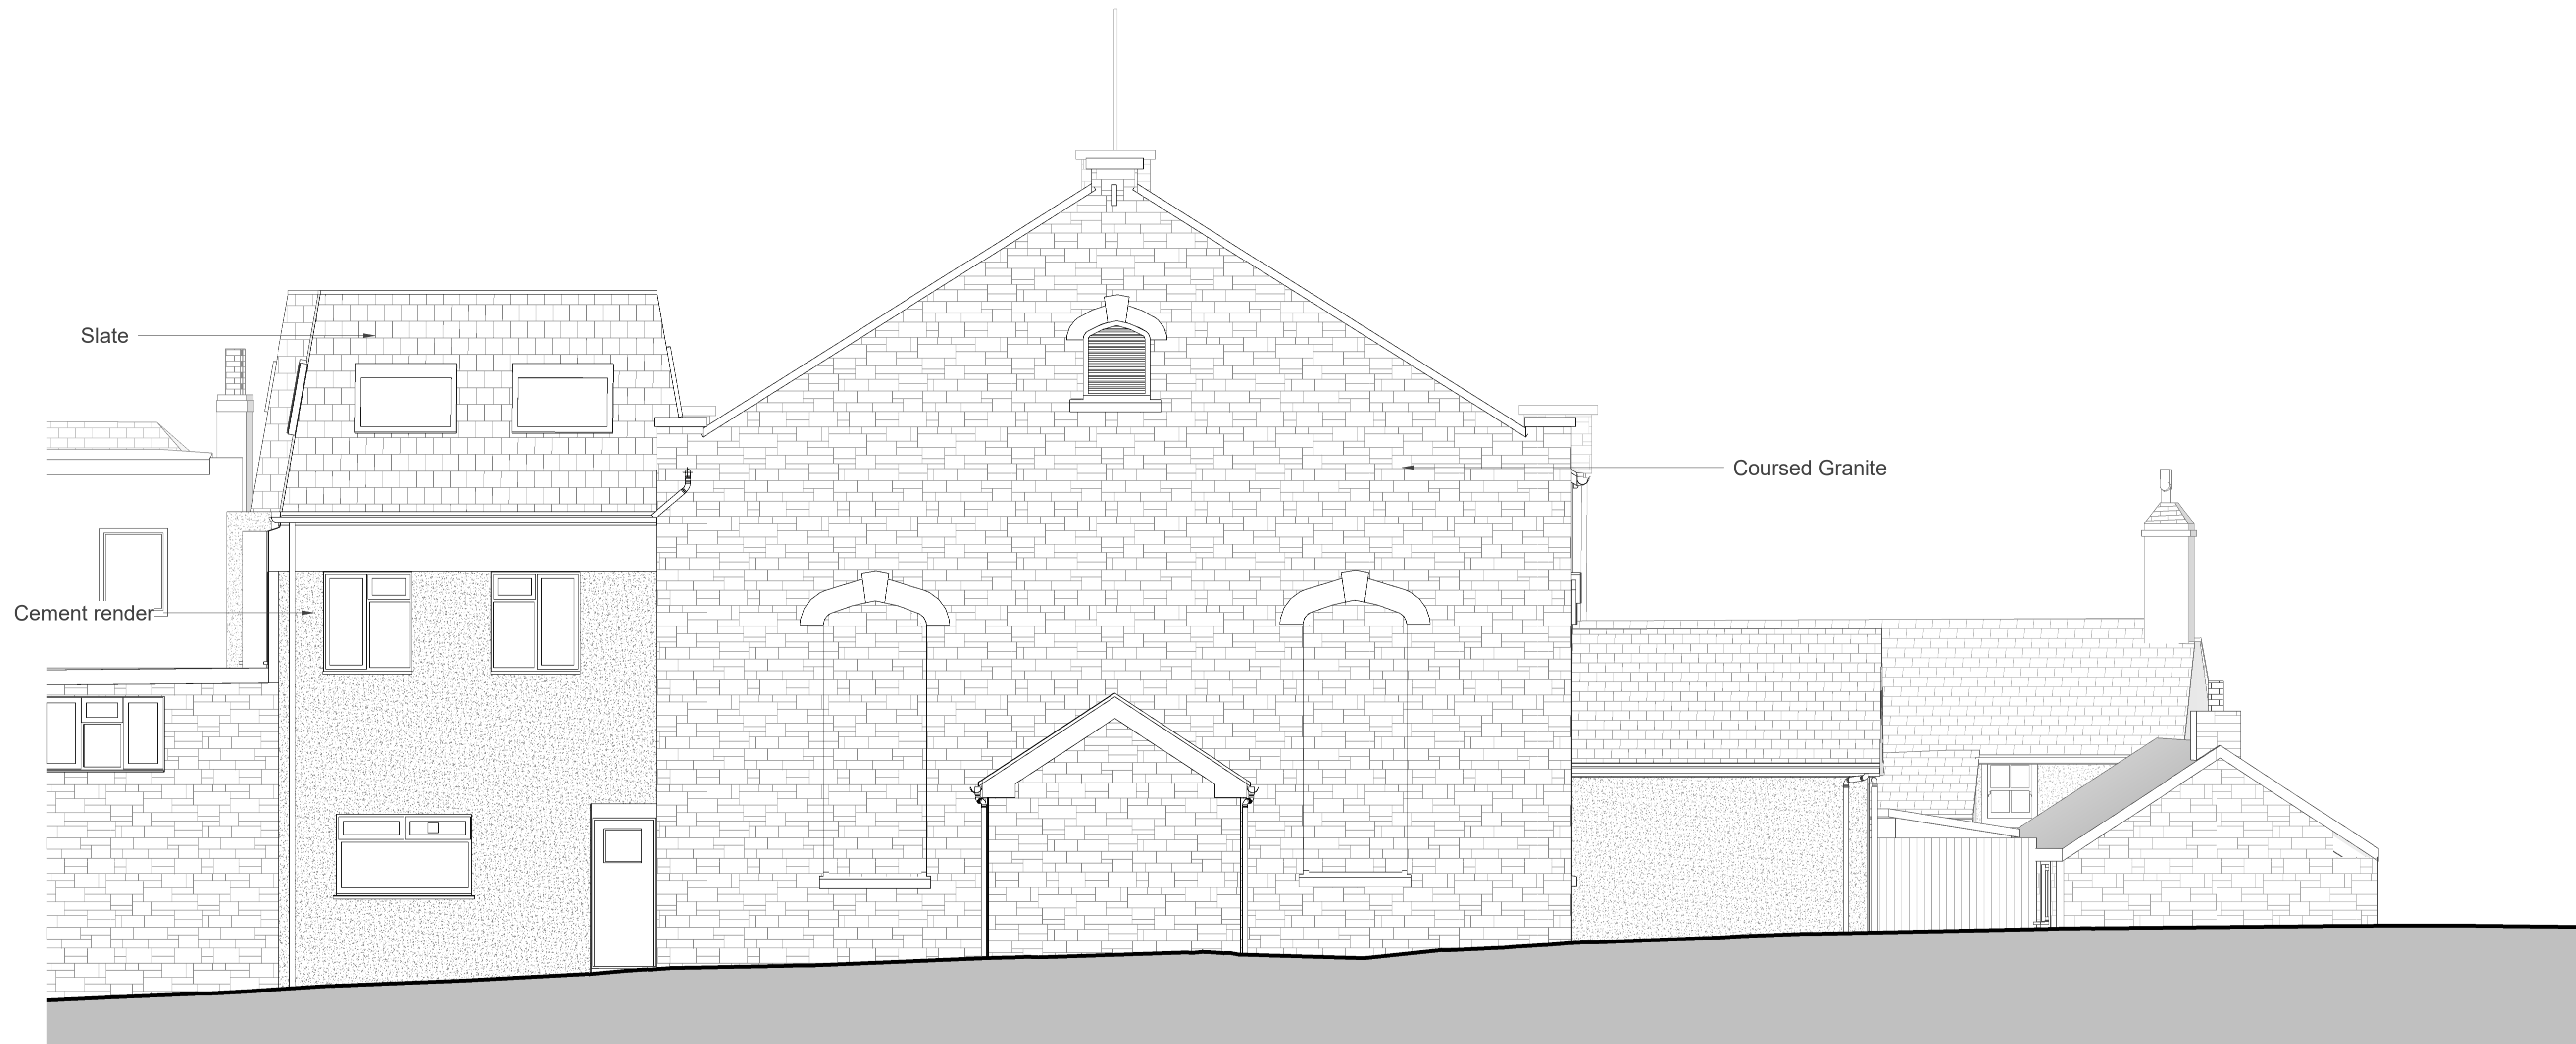

Notes:

Drawings are based on survey data and may not accurately represent what is physically present.

Do not scale from this drawing. All dimensions are to be verified on site before proceeding with the work.

All dimensions are in millimeters unless noted otherwise.

Purcell shall be notified in writing of any discrepancies.

RECEIVED
By Liv Rickman at 11:59 am, Jul 11, 2023

1 Planning South West Elevation - Existing
1 : 50

PI	07/07/23	Drawings issued to planning authority
REV	DATE	DESCRIPTION

CLIENT
Council of the Isles of Scilly

PROJECT
Isles of Scilly Cultural Centre and Museum
241601

PURCELL

TITLE
Planning - SW Elevation - Existing

SIZE	SCALE	LAST REVISED	DRAWN	CHECKED
A1L	1 : 50		GC	NP

REV	SUITABILITY/REASON FOR ISSUE
PI	PLANNING

DRAWING NUMBER
IOS-PUR-01-ZZ-DR-A-0112