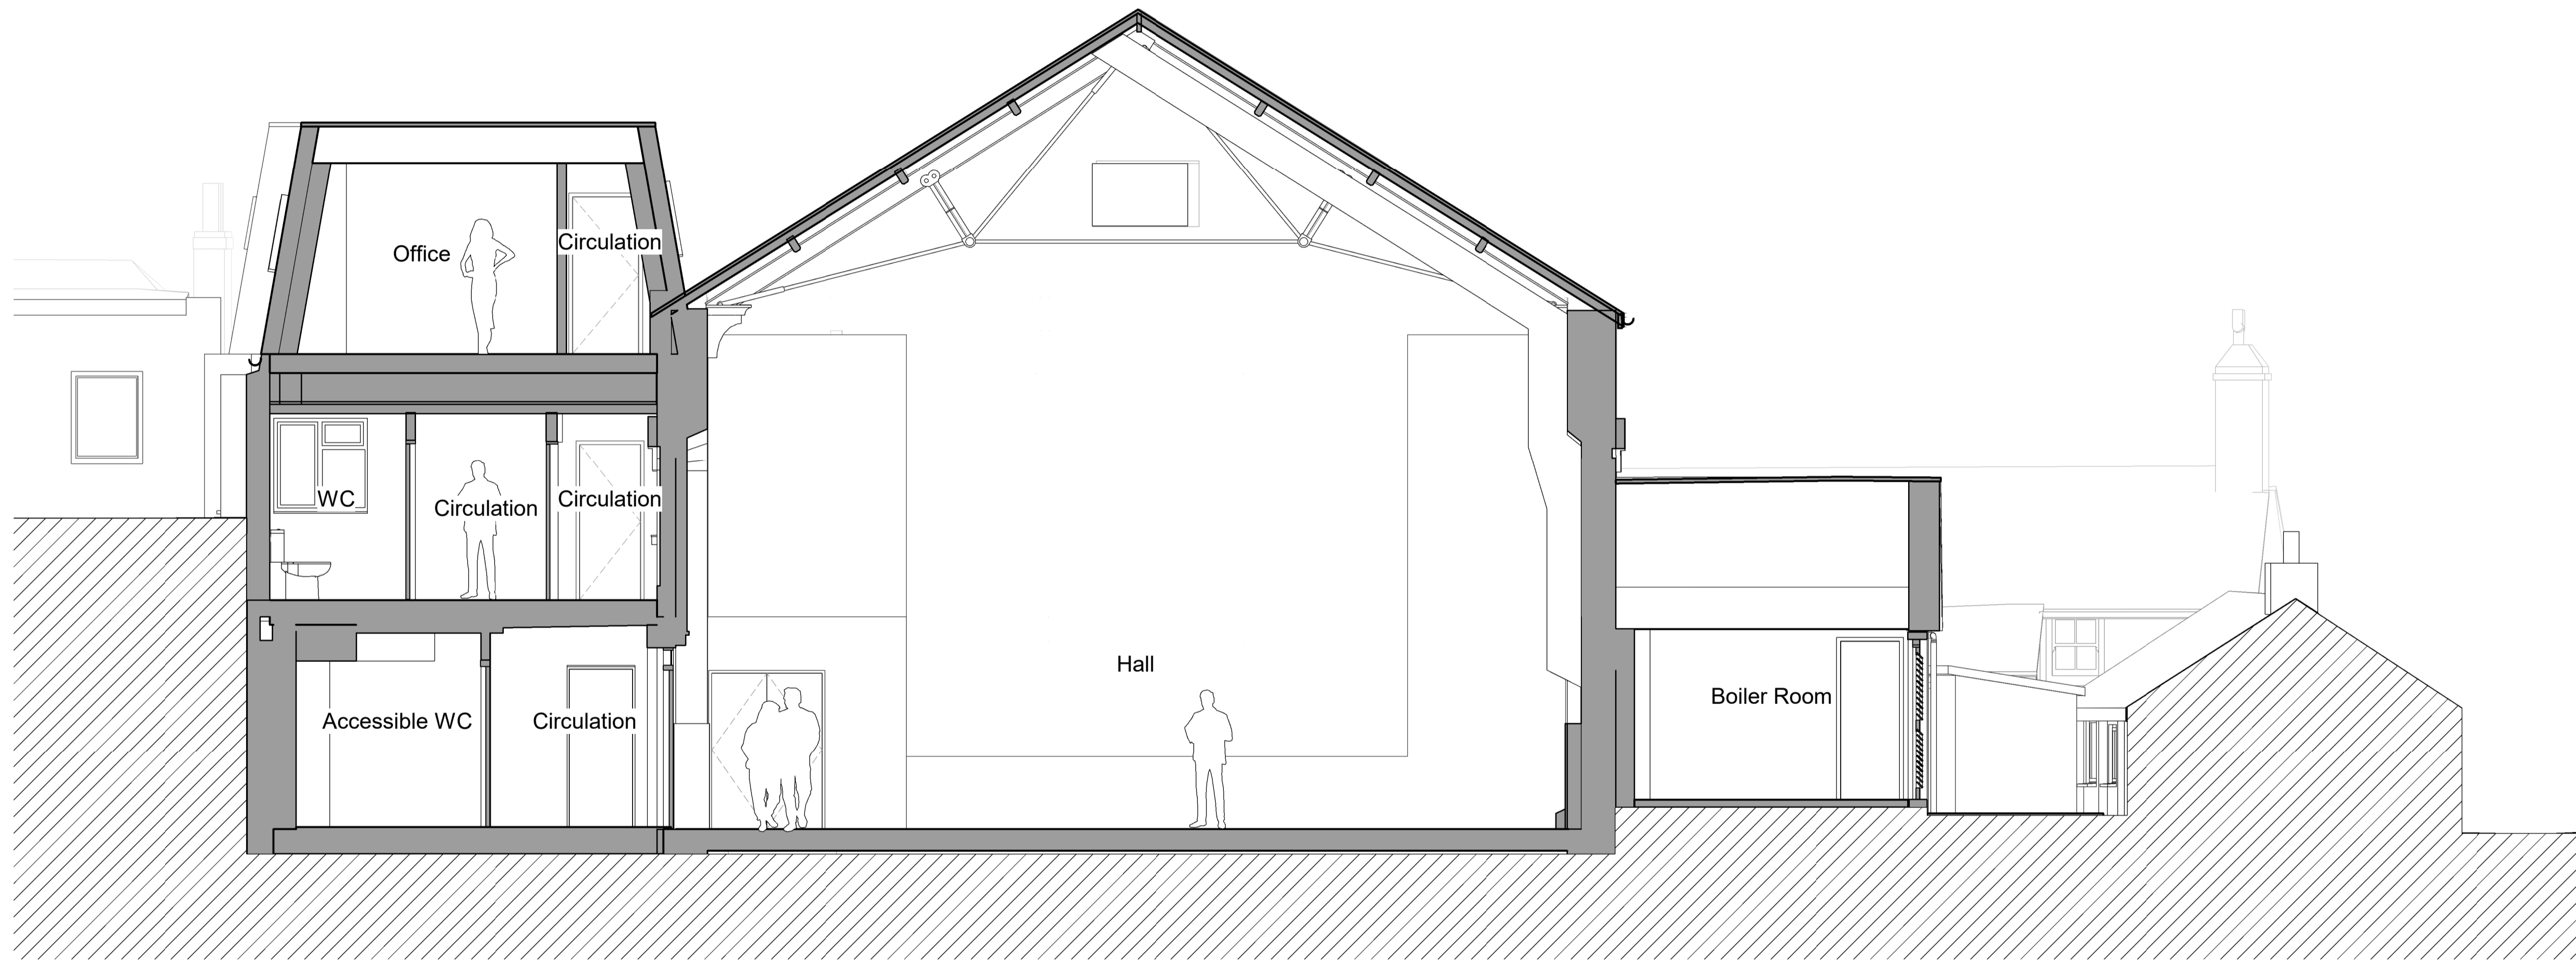

Notes:
 Drawings are based on survey data and may not accurately represent what is physically present.
 Do not scale from this drawing. All dimensions are to be verified on site before proceeding with the work.
 All dimensions are in millimeters unless noted otherwise.
 Purcell shall be notified in writing of any discrepancies.

RECEIVED
 By Liv Rickman at 11:43 am, Jul 11, 2023

1 Existing Section A-A
 1 : 50

PI	07/07/23	Drawings issued to planning authority
REV	DATE	DESCRIPTION

CLIENT
 Council of the Isles of Scilly

PROJECT
 Isles of Scilly Cultural Centre and Museum
 241601

PURCELL

TITLE
 Planning - Section A-A - Existing

SIZE	SCALE	LAST REVISED	DRAWN	CHECKED
A1L	1 : 50		GC	NP

REV	SUITABILITY/REASON FOR ISSUE
PI	PLANNING

DRAWING NUMBER
 IOS-PUR-01-XX-DR-A-0120