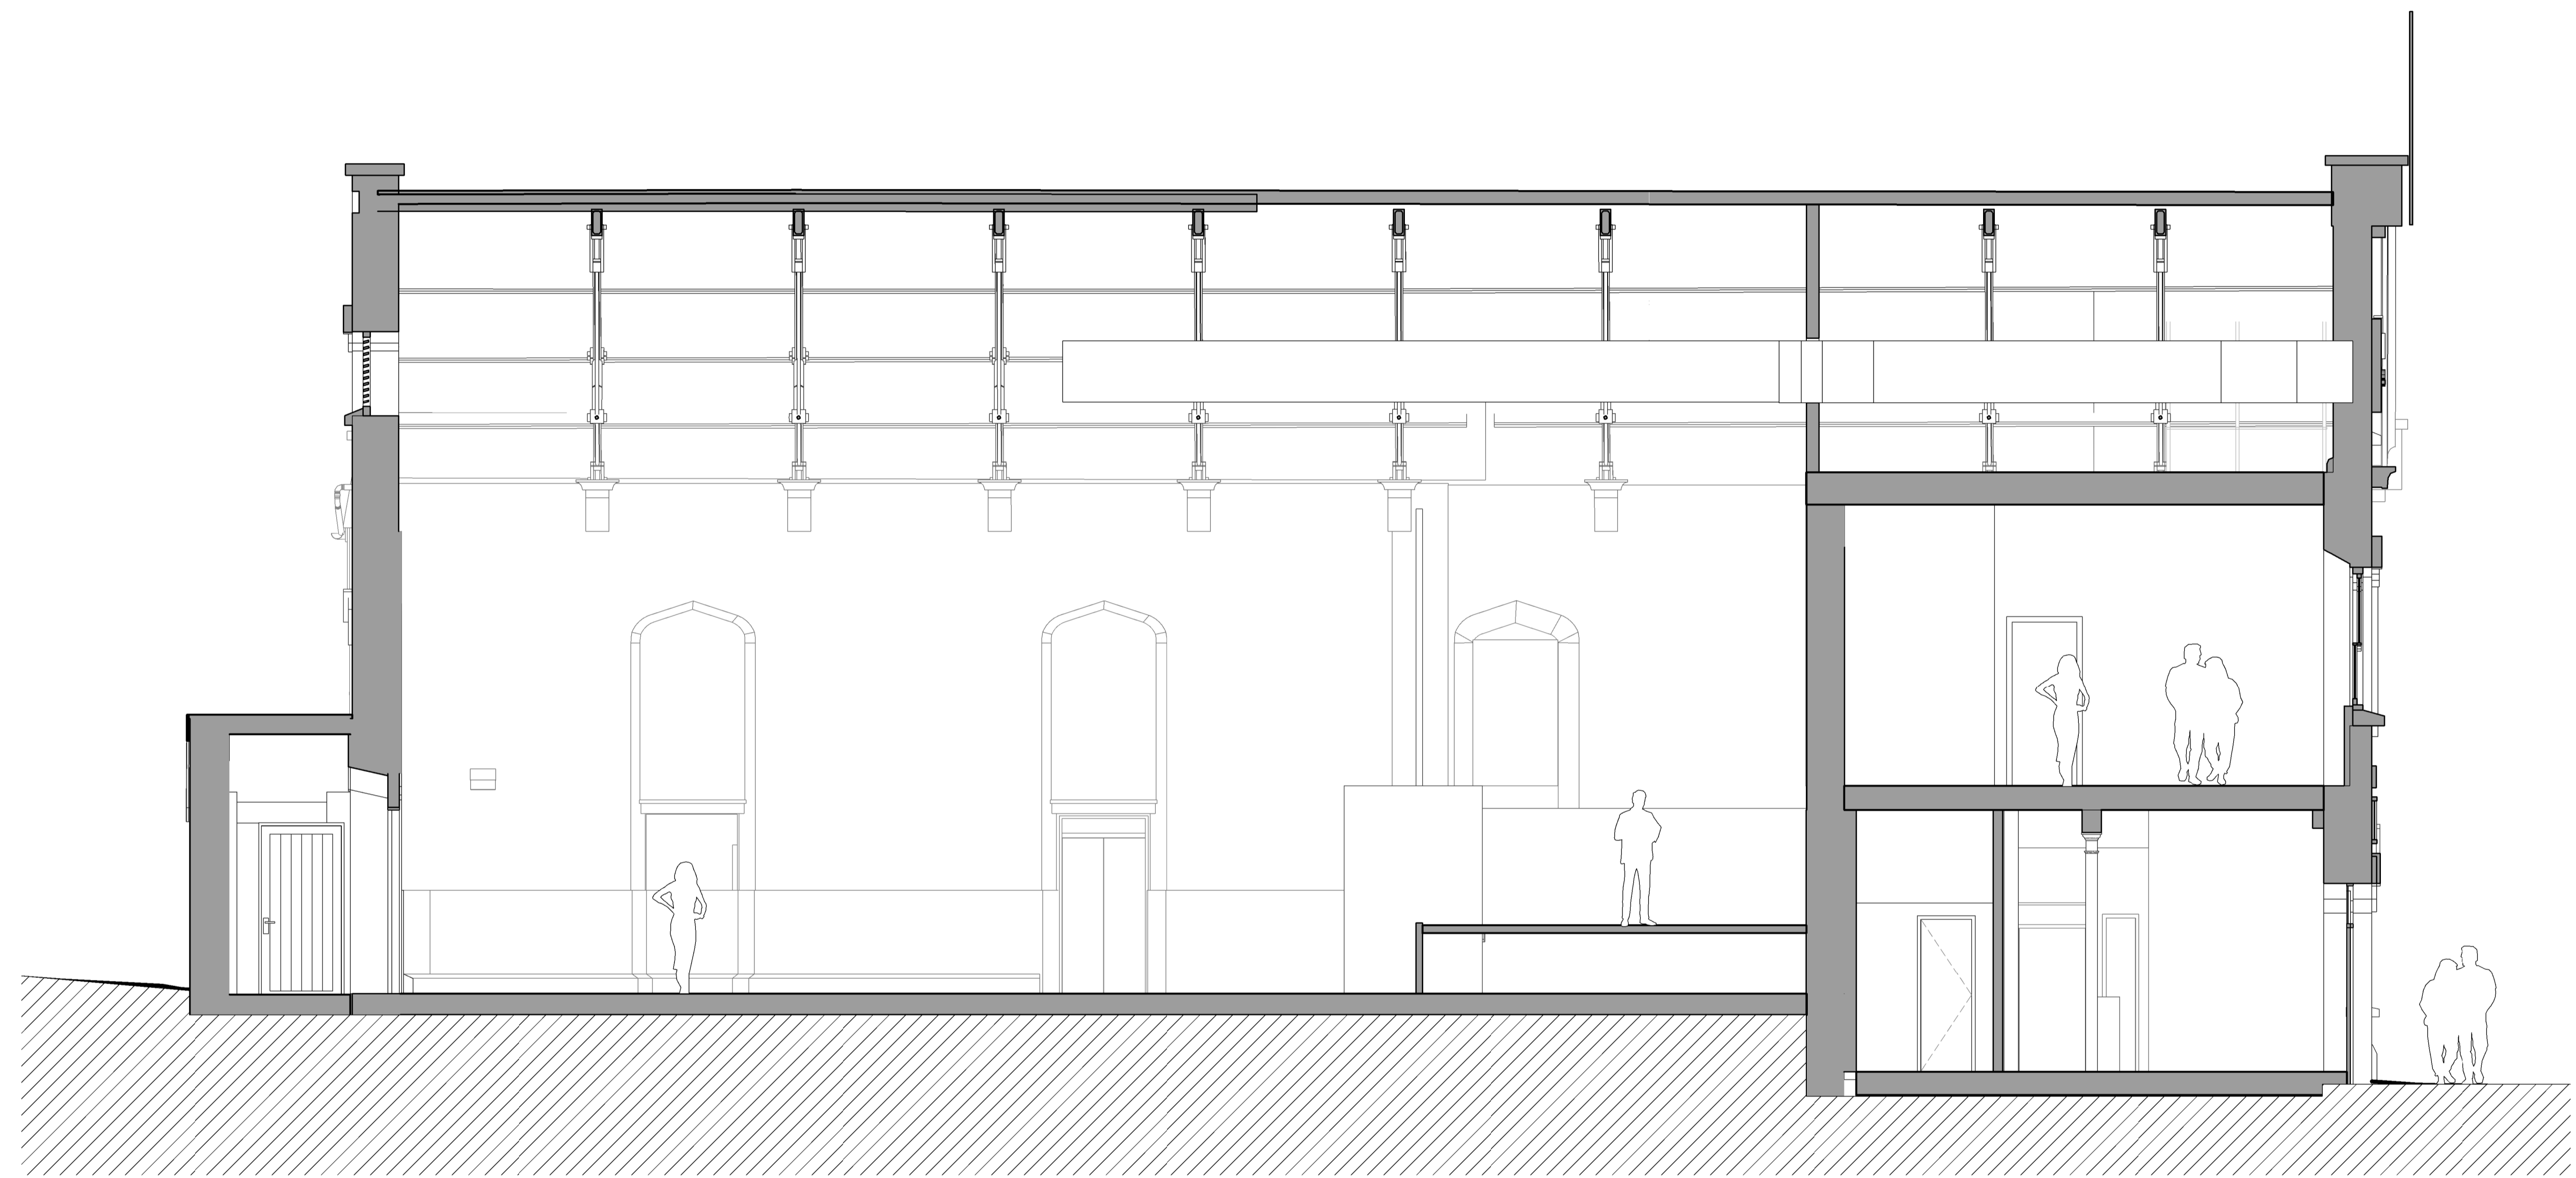

Notes:
 Drawings are based on survey data and may not accurately represent what is physically present.
 Do not scale from this drawing. All dimensions are to be verified on site before proceeding with the work.
 All dimensions are in millimeters unless noted otherwise.
 Purcell shall be notified in writing of any discrepancies.

RECEIVED
 By Liv Rickman at 11:44 am, Jul 11, 2023

1 Existing Section B-B
 1 : 50

PI	07/07/23	Drawings issued to planning authority
REV	DATE	DESCRIPTION

CLIENT
 Council of the Isles of Scilly

PROJECT
 Isles of Scilly Cultural Centre and Museum
 241601

TITLE
 Planning - Section B-B - Existing

SIZE	SCALE	LAST REVISED	DRAWN	CHECKED
A1L	1 : 50		GC	NP

REV
PI PLANNING

DRAWING NUMBER
IOS-PUR-01-XX-DR-A-0121