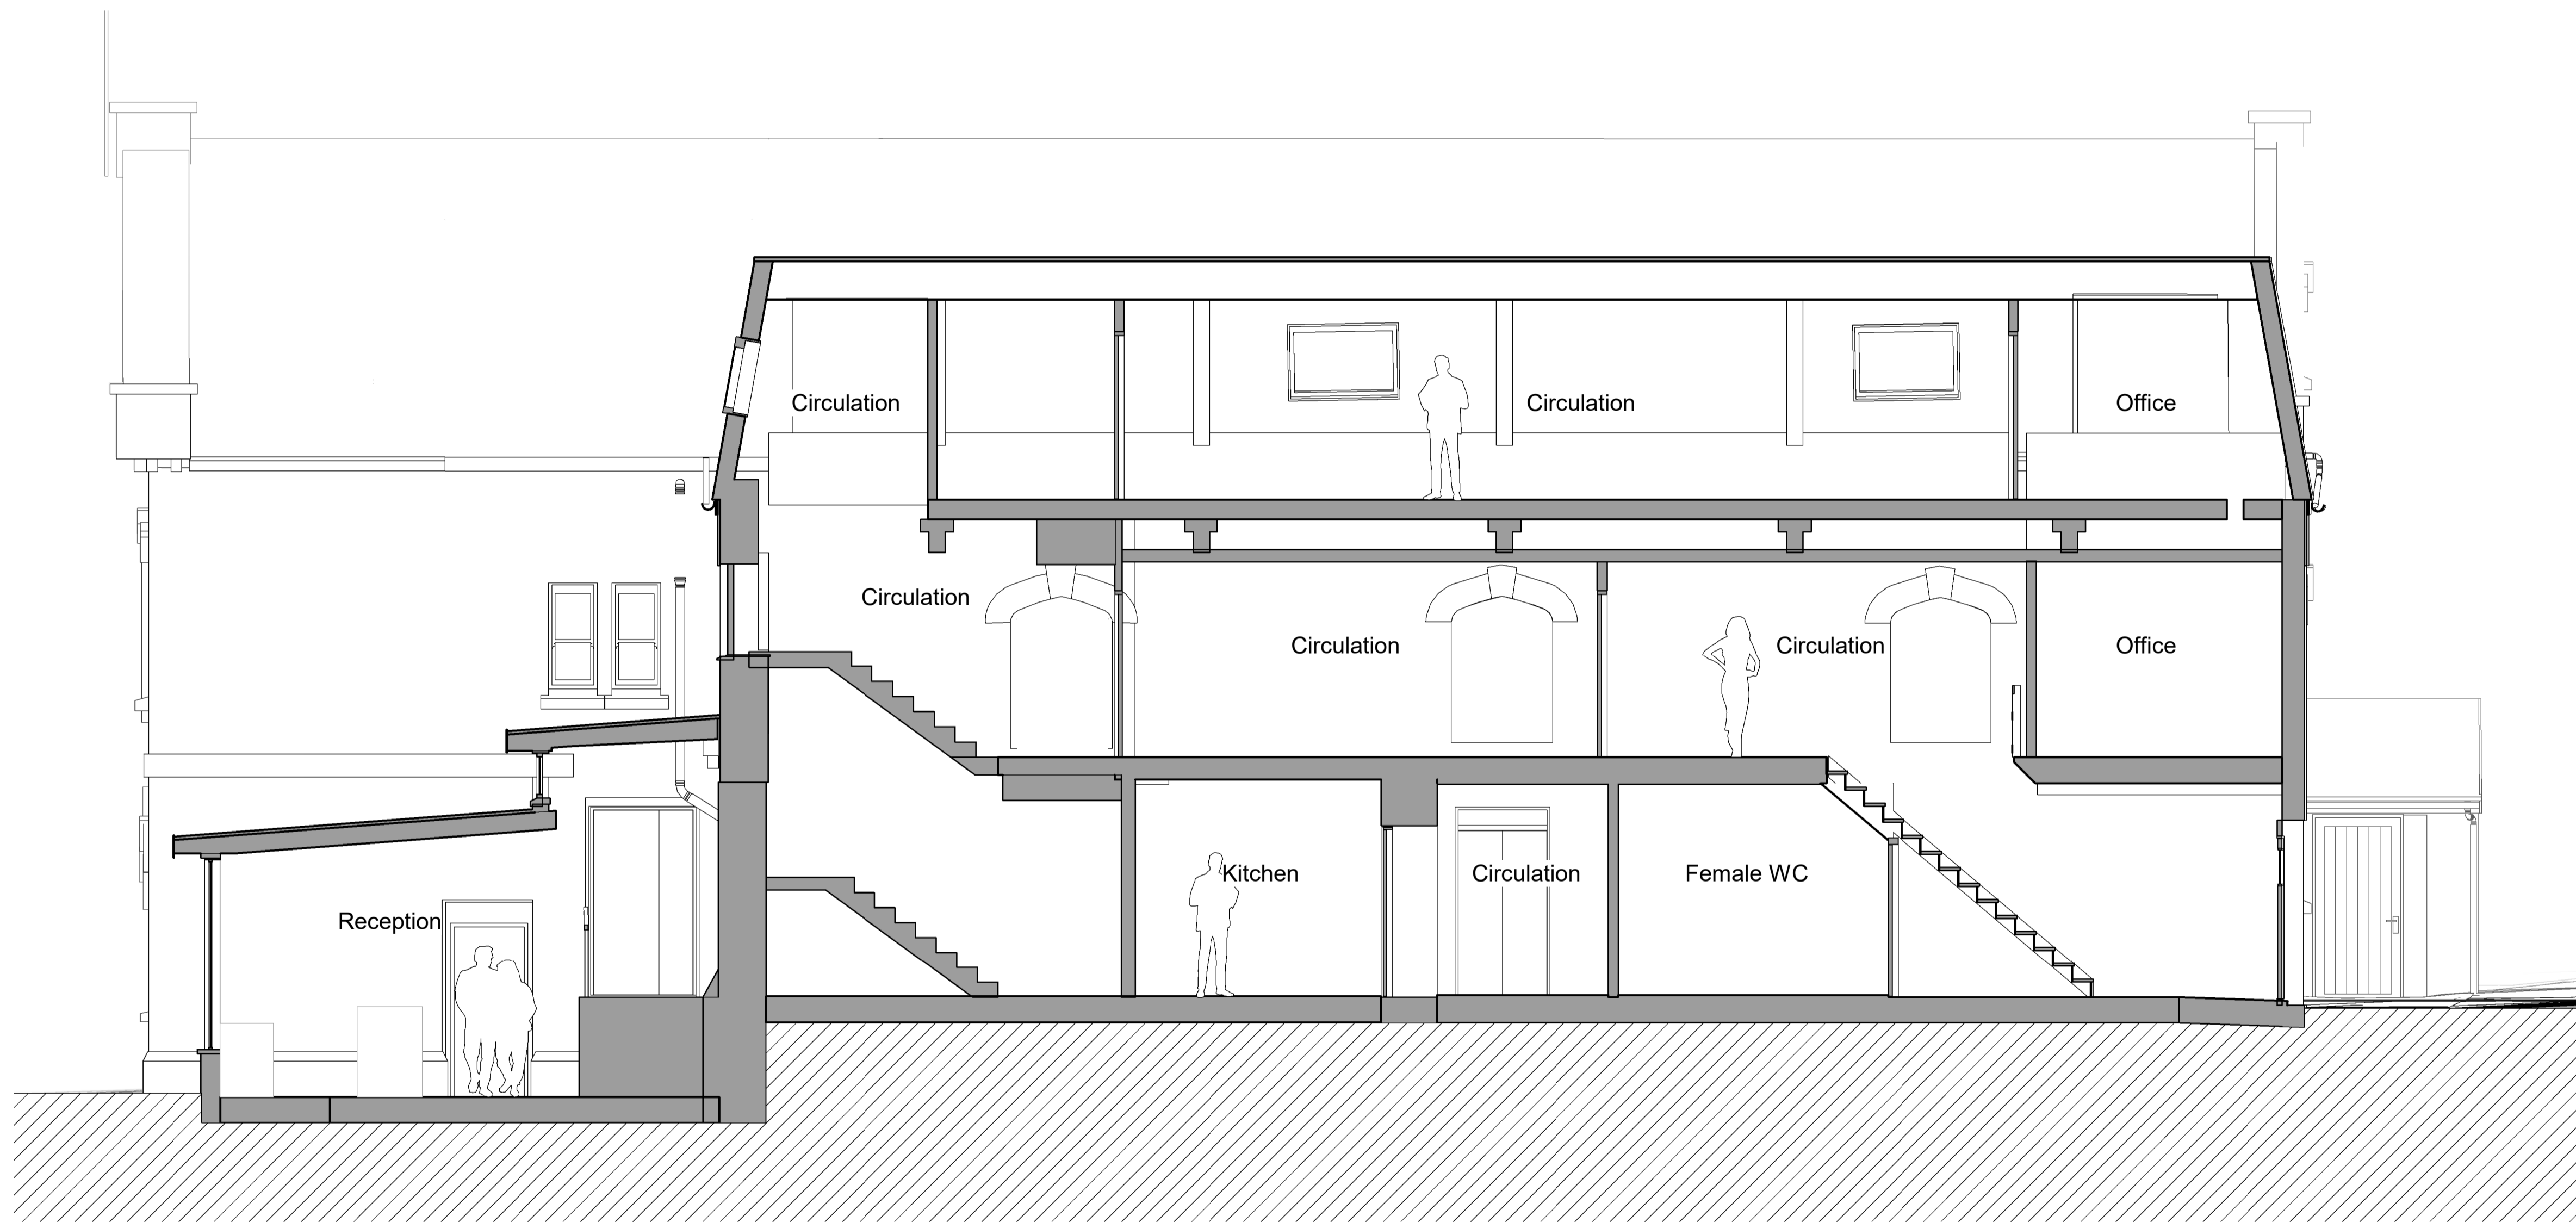

Notes:

Drawings are based on survey data and may not accurately represent what is physically present.

Do not scale from this drawing. All dimensions are to be verified on site before proceeding with the work.

All dimensions are in millimeters unless noted otherwise.

Purcell shall be notified in writing of any discrepancies.

RECEIVED

By Liv Rickman at 11:44 am, Jul 11, 2023

1 Existing Section C-C
1 : 50

PI	07/07/23	Drawings issued to planning authority
REV	DATE	DESCRIPTION