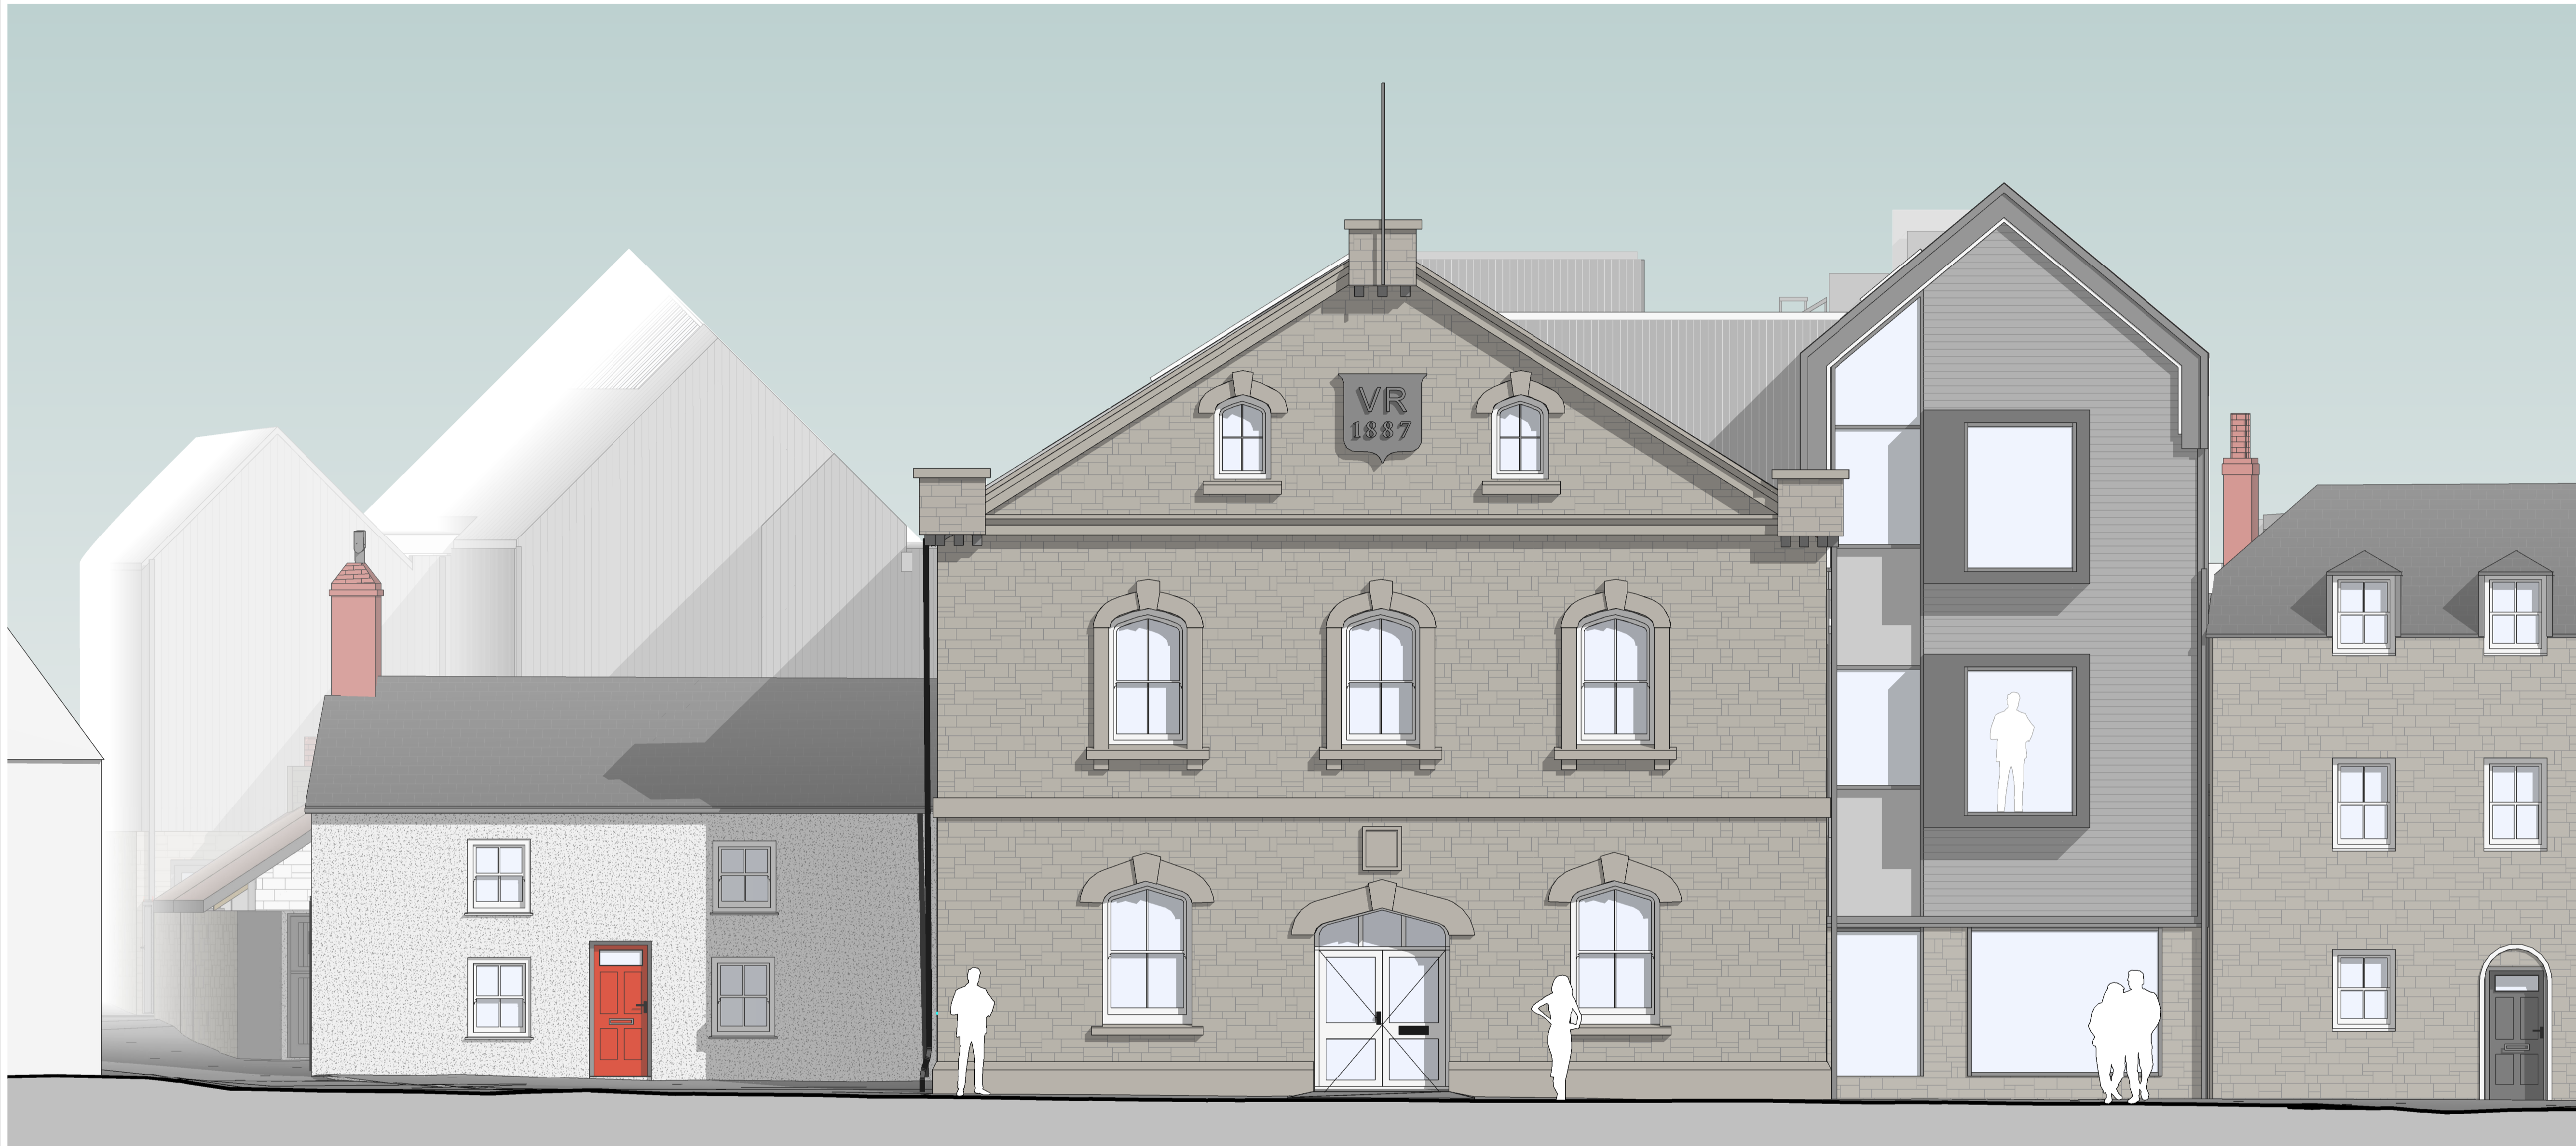

**RECEIVED**

By Liv Rickman at 12:33 pm, Jul 11, 2023

**1 NE Elevation - Colour Illustration**  
1 : 50

**Notes:**  
Drawings are based on survey data and may not accurately represent what is physically present.  
  
Do not scale from this drawing. All dimensions are to be verified on site before proceeding with the work.  
  
All dimensions are in millimeters unless noted otherwise.  
  
Purcell shall be notified in writing of any discrepancies.

REV	DATE	DESCRIPTION
PI	07/07/23	Drawings issued to planning authority

**CLIENT**  
Council of the Isles of Scilly

**PROJECT**  
Isles of Scilly Cultural Centre and Museum  
241601

**TITLE**  
Planning - NE Elevation - Coloured Illustration

SIZE	SCALE	LAST REVISED	DRAWN	CHECKED
A1L	1 : 50		GC	NP

**REV**  
**PI** **PLANNING**

**DRAWING NUMBER**  
**IOS-PUR-01-ZZ-DR-A-0215**