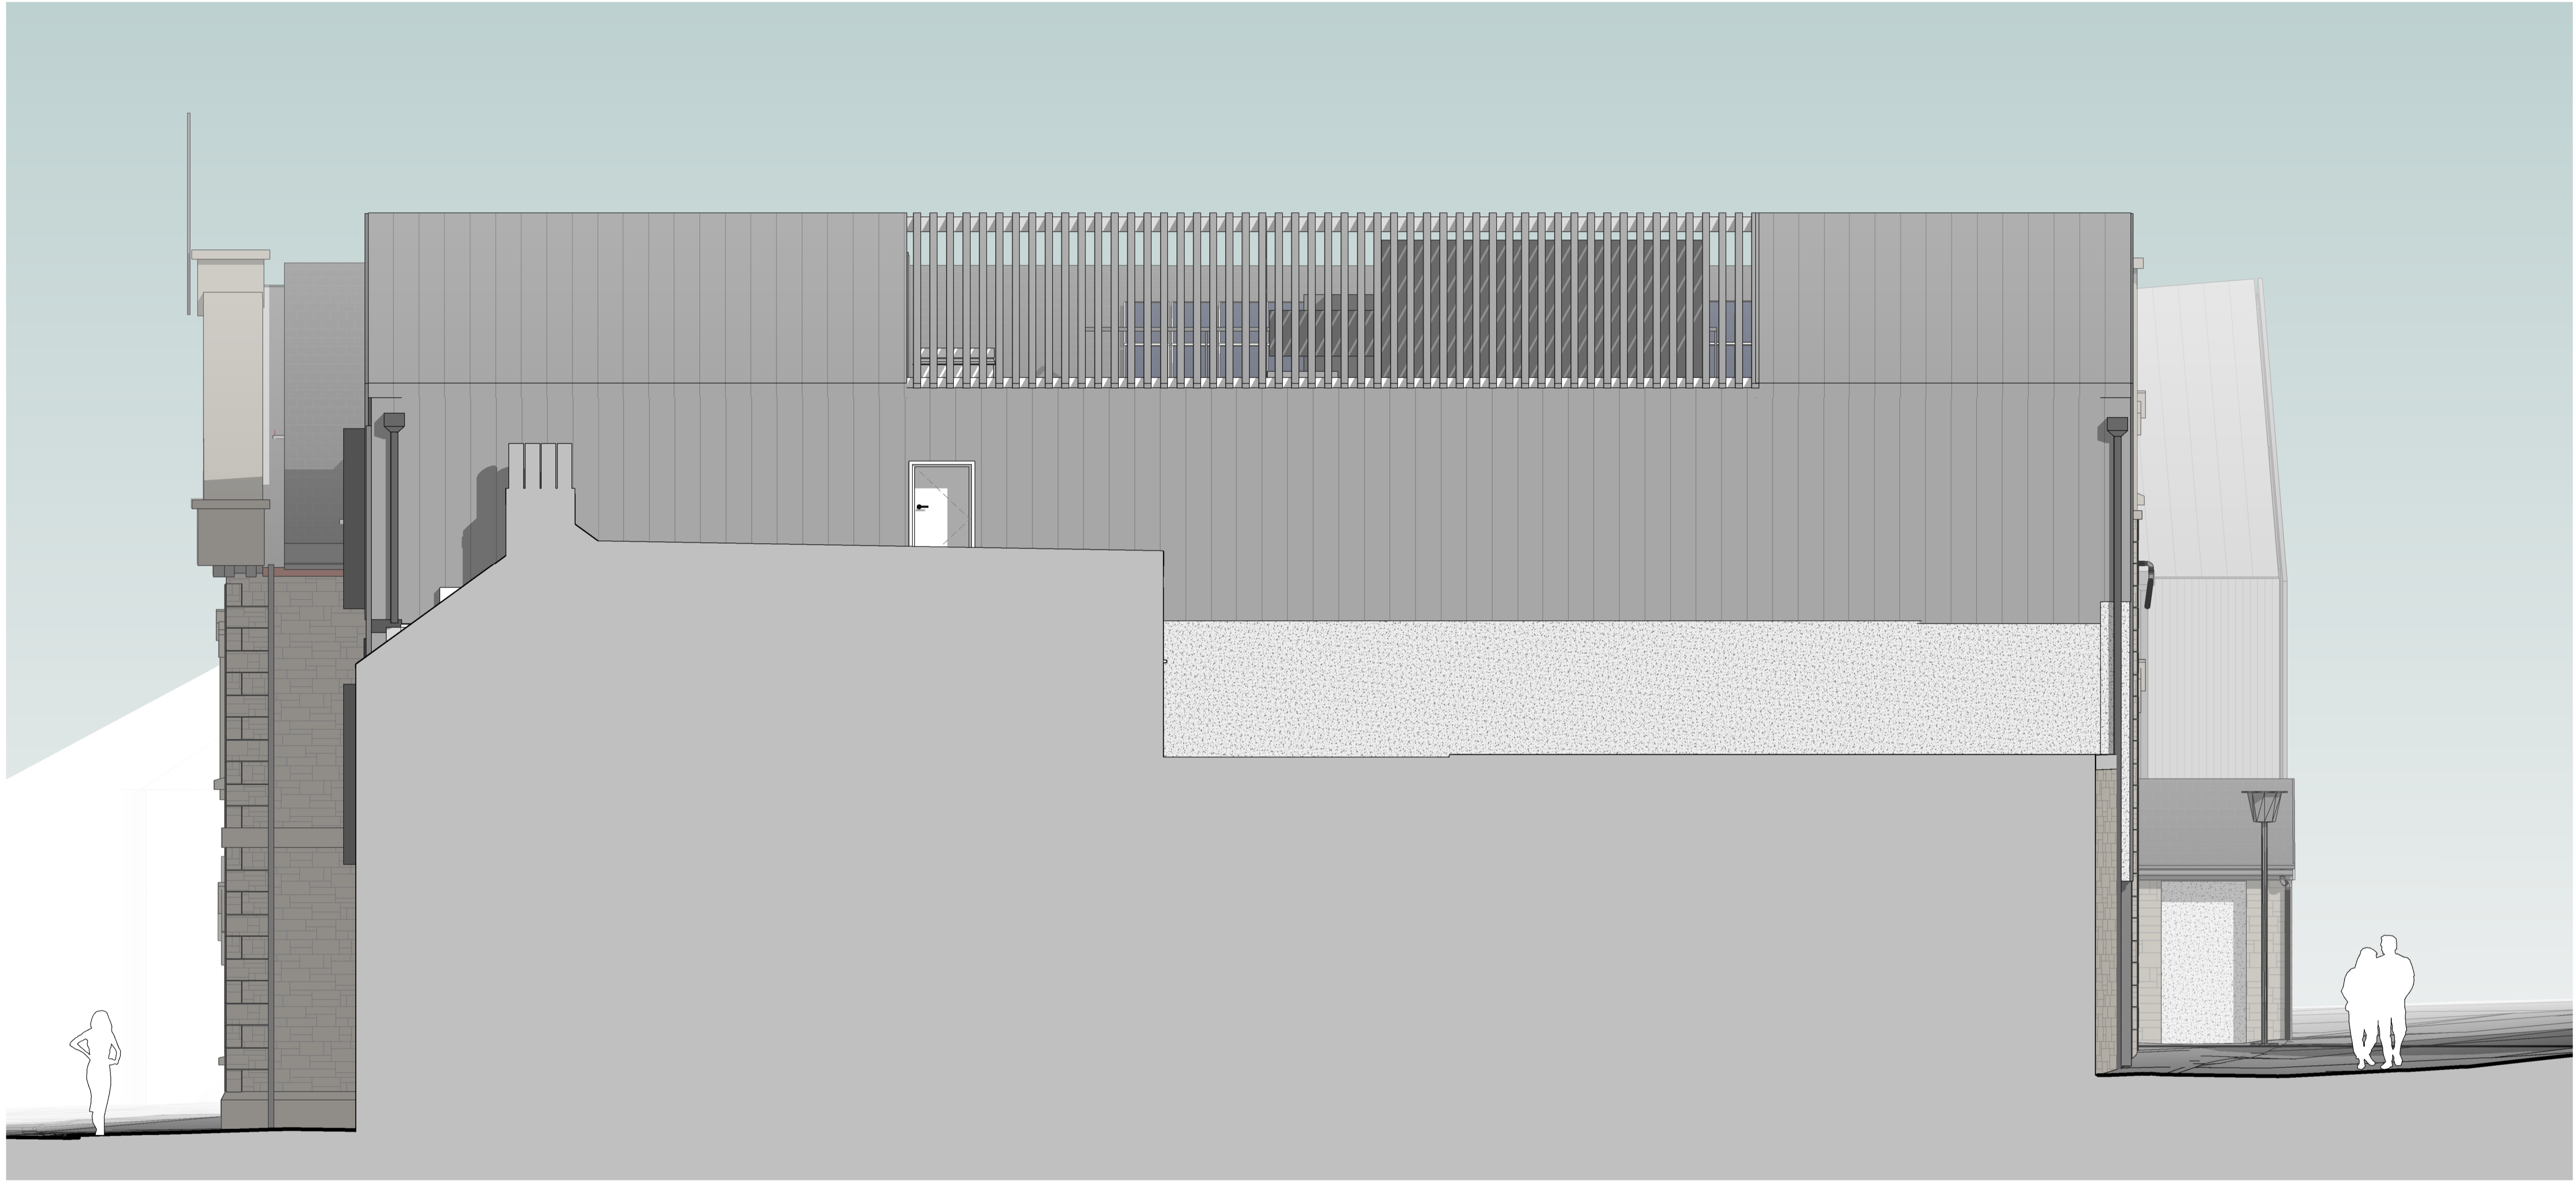

1 NW Elevation - Coloured Illustration
1 : 50

Notes:
 Drawings are based on survey data and may not accurately represent what is physically present.
 Do not scale from this drawing. All dimensions are to be verified on site before proceeding with the work.
 All dimensions are in millimeters unless noted otherwise.
 Purcell shall be notified in writing of any discrepancies.

| REV | DATE | DESCRIPTION |
|-----|----------|--|
| P2 | 21/09/23 | Updated drawing issue for planning consent |
| P1 | 07/07/23 | Drawings issued to planning authority |

Funded by UK Government

Made possible with Heritage Fund

CLIENT
Council of the Isles of Scilly

PROJECT
Isles of Scilly Cultural Centre and Museum
241601

PURCELL

TITLE
Planning - NW Elevation - Coloured Illustration

| SIZE | SCALE | LAST REVISED | DRAWN | CHECKED |
|--------------------------------|-------------------------------------|--------------|-------|---------|
| A1L | 1 : 50 | | GC | NP |
| REV | SUITABILITY/REASON FOR ISSUE | | | |
| P2 | PLANNING | | | |
| DRAWING NUMBER | | | | |
| IOS-PUR-01-ZZ-DR-A-0218 | | | | |