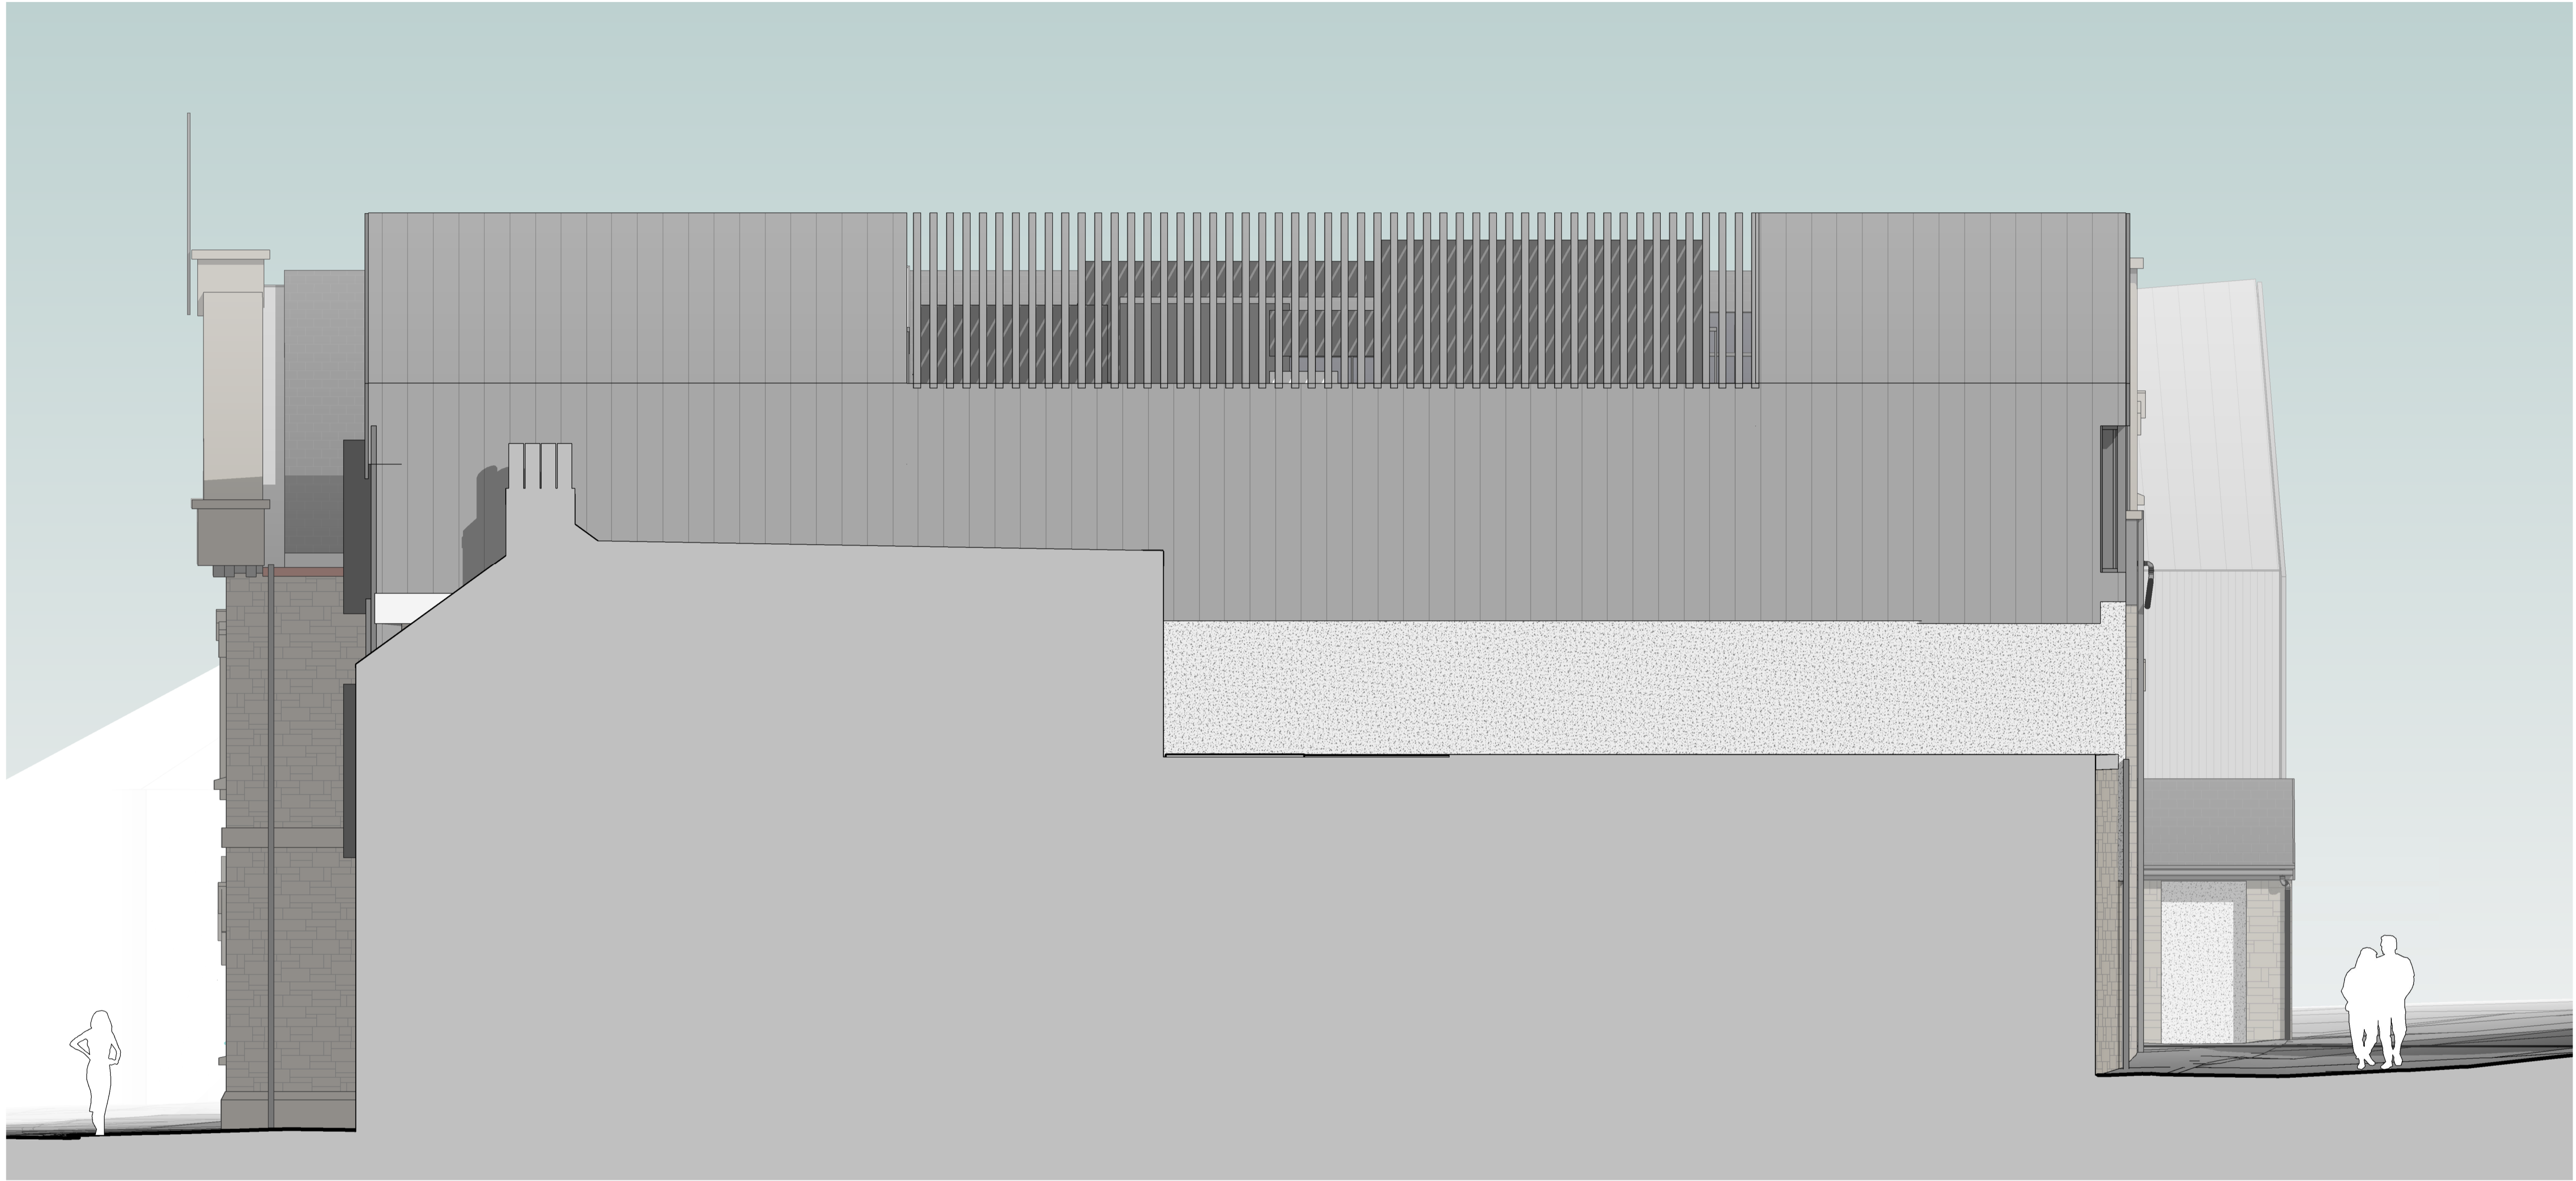

**RECEIVED**  
By Liv Rickman at 12:31 pm, Jul 11, 2023

**1 NW Elevation - Coloured Illustration**  
1 : 50

**Notes:**  
Drawings are based on survey data and may not accurately represent what is physically present.  
  
Do not scale from this drawing. All dimensions are to be verified on site before proceeding with the work.  
  
All dimensions are in millimeters unless noted otherwise.  
  
Purcell shall be notified in writing of any discrepancies.

PI	07/07/23	Drawings issued to planning authority
REV	DATE	DESCRIPTION

**CLIENT**  
Council of the Isles of Scilly

**PROJECT**  
Isles of Scilly Cultural Centre and Museum  
241601

**TITLE**  
Planning - NW Elevation - Coloured Illustration

SIZE	SCALE	LAST REVISED	DRAWN	CHECKED
A1L	1 : 50		GC	NP

REV **PI** SUITABILITY/REASON FOR ISSUE **PLANNING**

DRAWING NUMBER **IOS-PUR-01-ZZ-DR-A-0218**