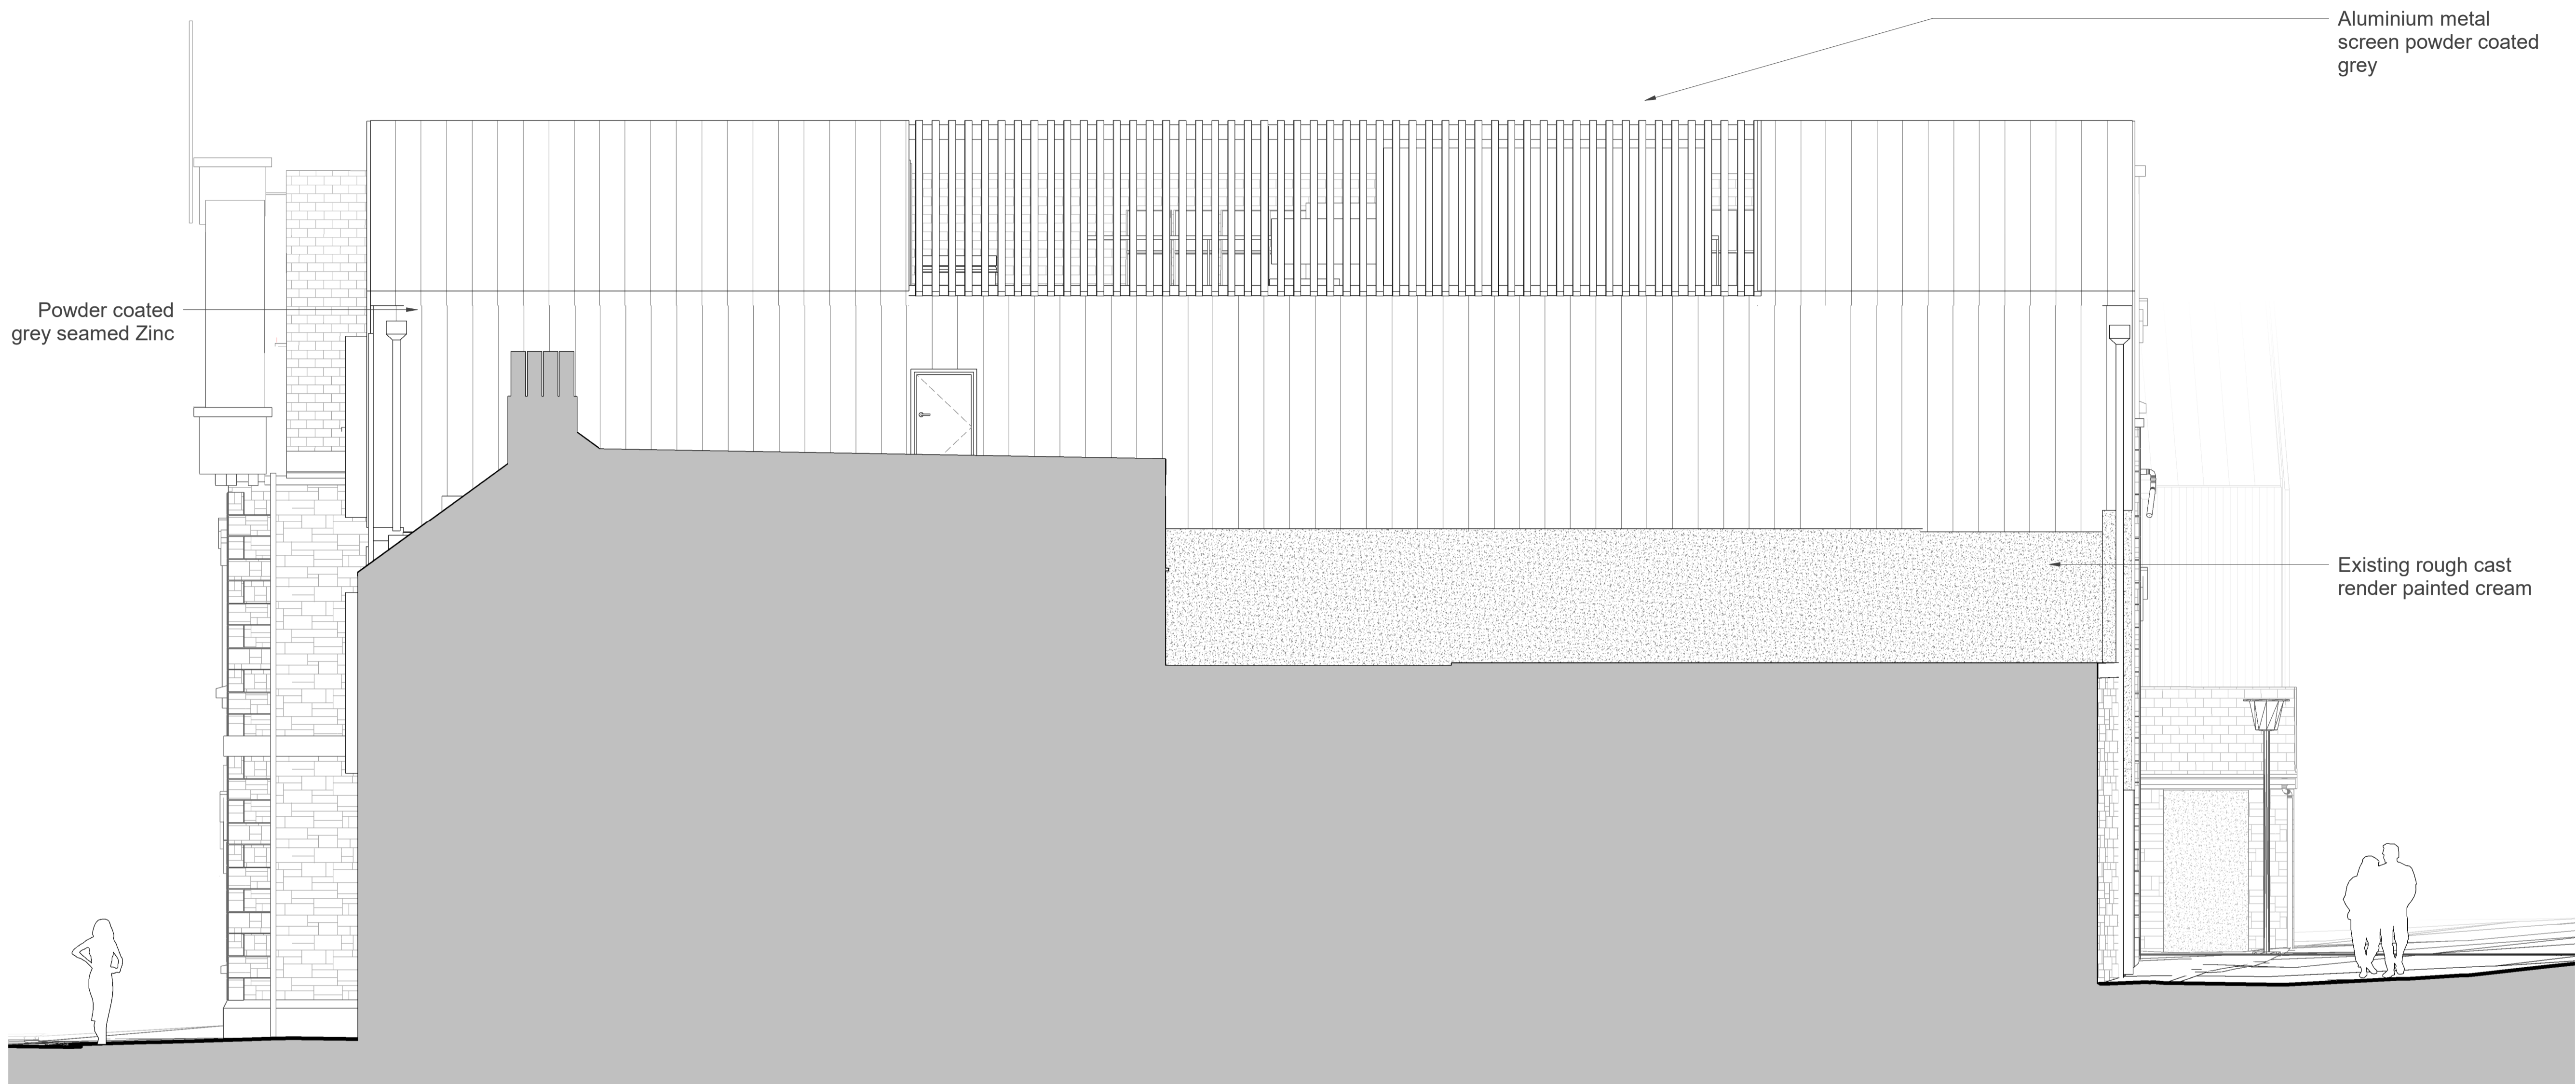

1 NW Elevation - Proposed
1 : 50

Notes:
 Drawings are based on survey data and may not accurately represent what is physically present.
 Do not scale from this drawing. All dimensions are to be verified on site before proceeding with the work.
 All dimensions are in millimeters unless noted otherwise.
 Purcell shall be notified in writing of any discrepancies.

PURCELL

TITLE
Planning - NW Elevation - Proposed

SIZE	SCALE	LAST REVISED	DRAWN	CHECKED
A1L	1 : 50		GC	NP

REV P2 SUITABILITY/REASON FOR ISSUE
PLANNING

DRAWING NUMBER
IOS-PUR-01-ZZ-DR-A-0213

RECEIVED
By Liv Rickman at 3:35 pm, Sep 25, 2023