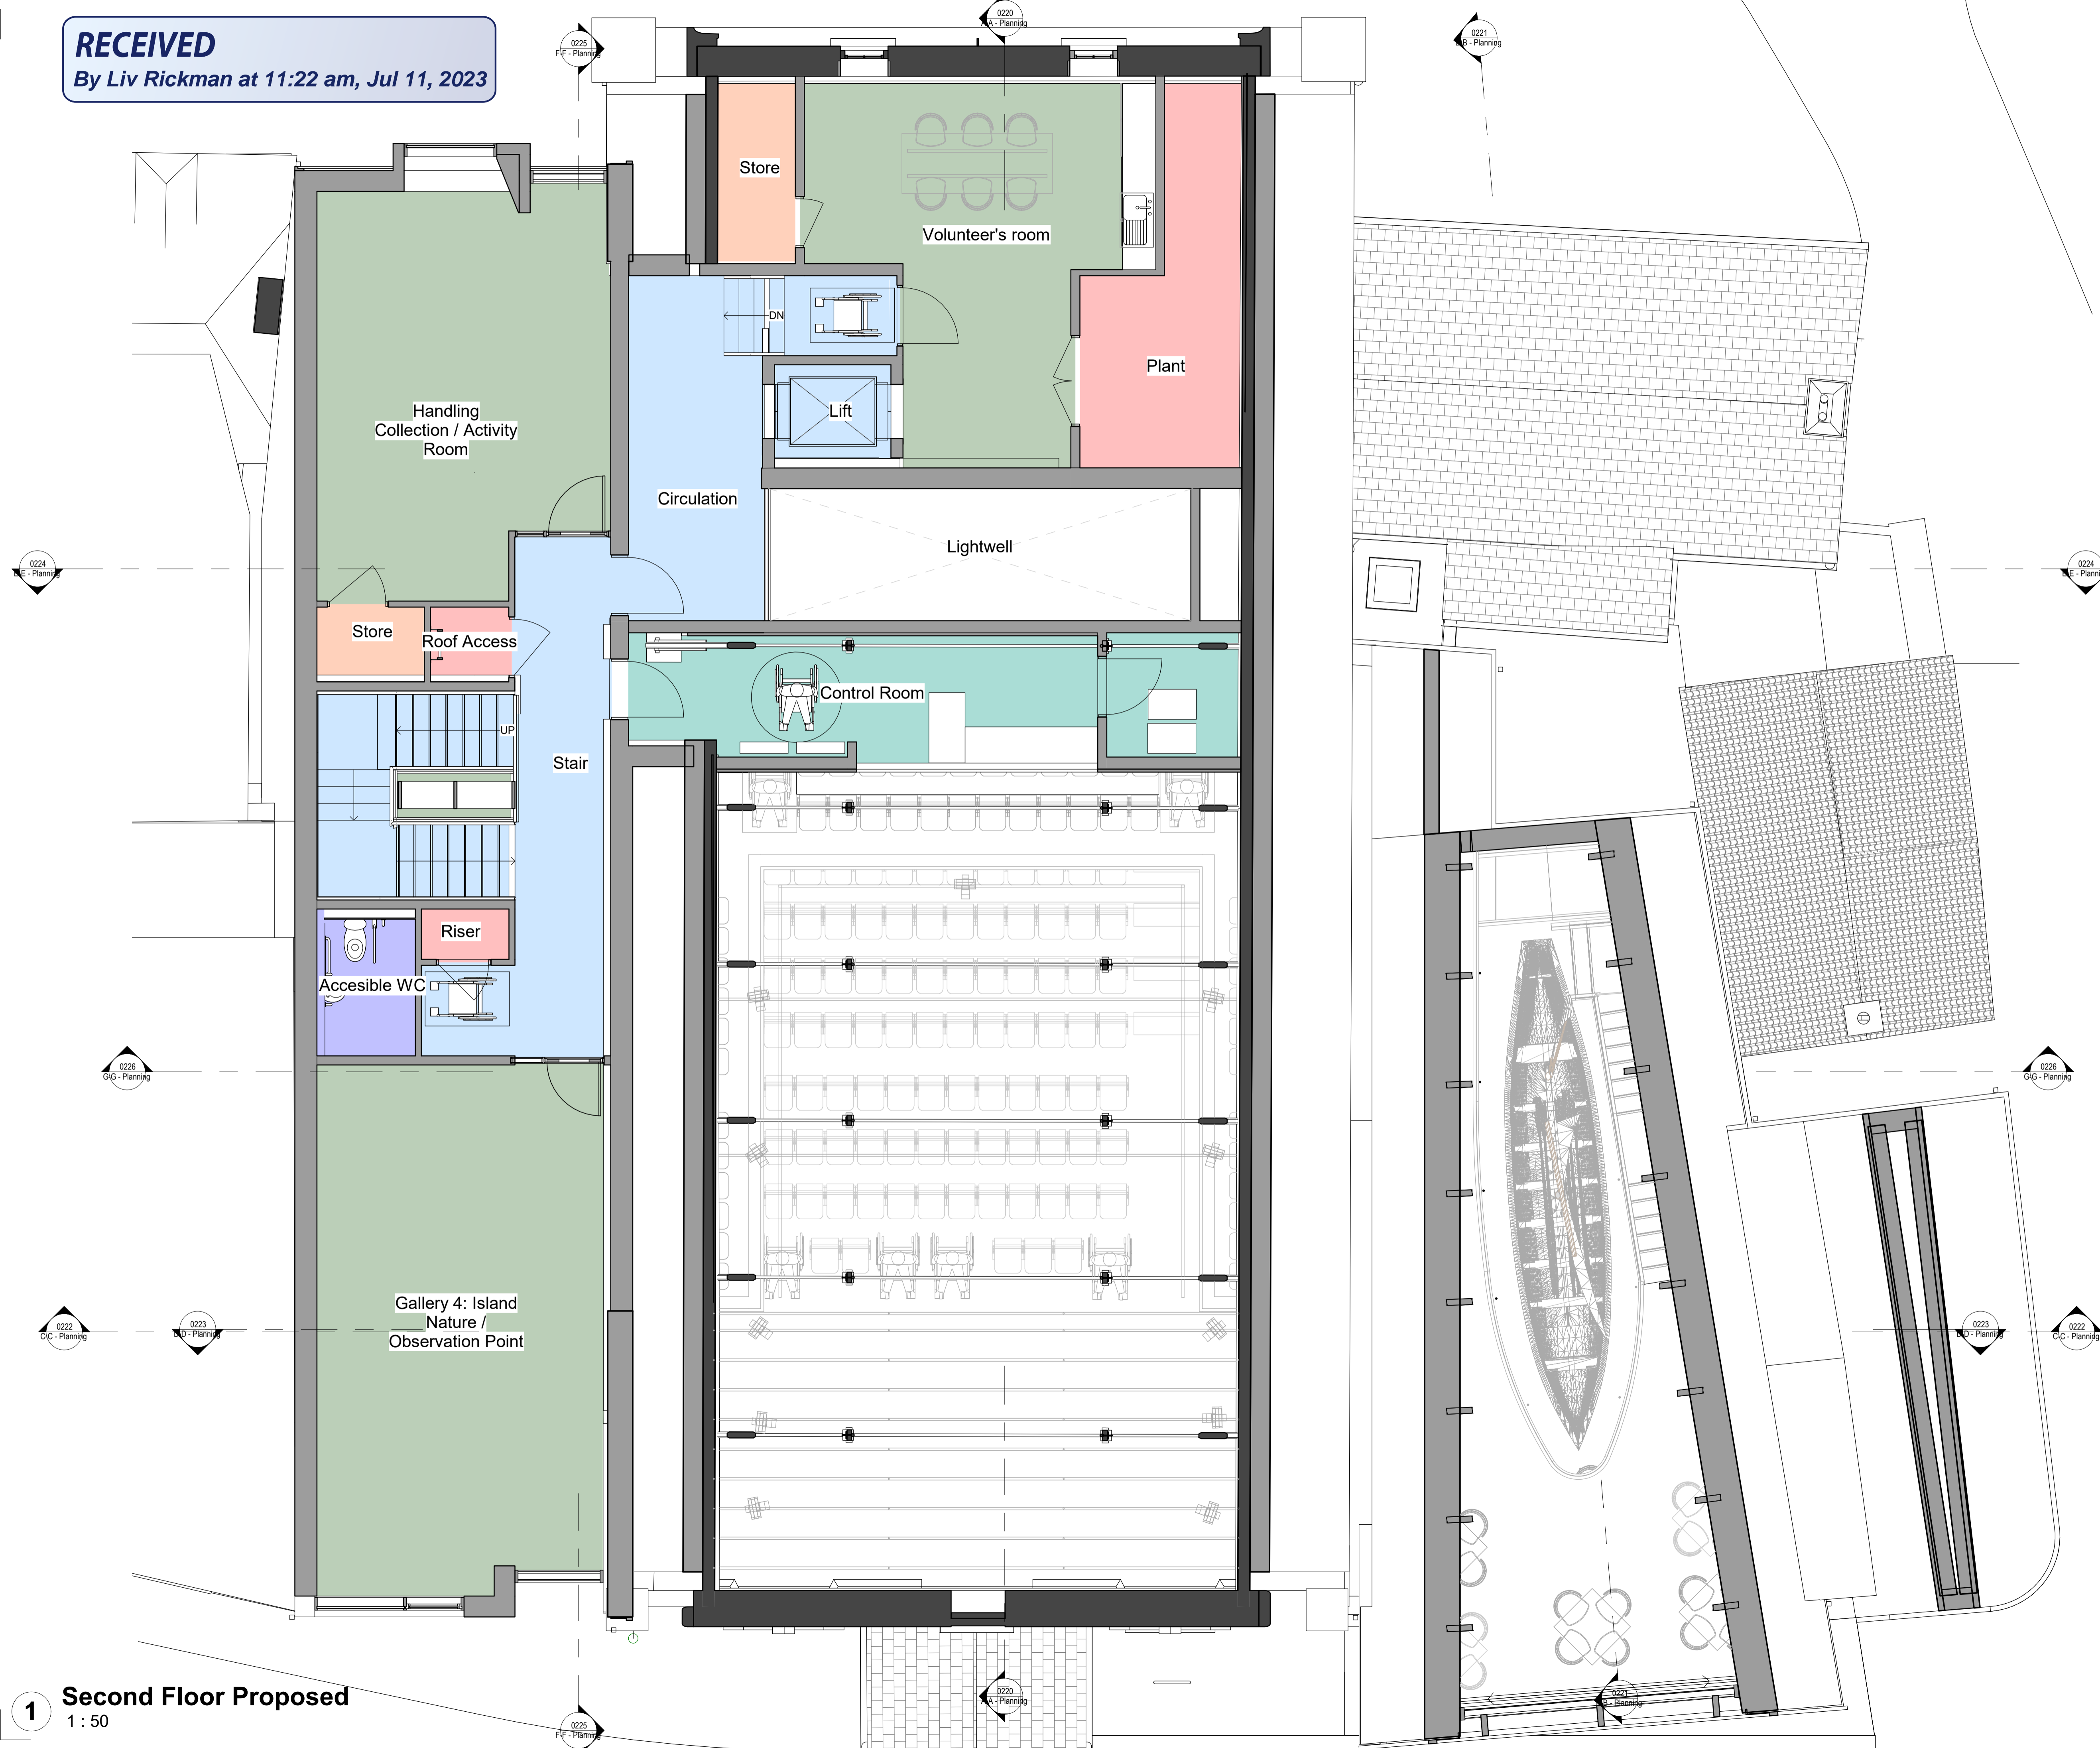

RECEIVED
By Liv Rickman at 11:22 am, Jul 11, 2023

Notes:
Drawings are based on survey data and may not accurately represent what is physically present.

Do not scale from this drawing. All dimensions are to be verified on site before proceeding with the work.

All dimensions are in millimeters unless noted otherwise.

Purcell shall be notified in writing of any discrepancies.

Area Legend

- BoH
- Circulation
- Museum
- Performance Space
- Plant
- Toilets

Second Floor Areas	
Department	Area
BoH	10 m ²
Circulation	44 m ²
Museum	100 m ²
Performance Space	23 m ²
Plant	21 m ²
Toilets	4 m ²
	200 m ²

- Key**
- Existing Construction
 - Proposed Construction

PI 07/07/23 Drawings issued to planning authority
REV DATE DESCRIPTION

Funded by UK Government

CORNWALL COUNCIL
one and all - oen hag all

Heritage Fund

PROJECT
Isles of Scilly Cultural Centre and Museum
241601

PURCELL

TITLE
Planning - Second Floor Plan - Proposed

SIZE	SCALE	LAST REVISED	DRAWN	CHECKED
A1L	1 : 50		GC	NP
REV	SUITABILITY/REASON FOR ISSUE			
PI	PLANNING			
DRAWING NUMBER				
IOS-PUR-01-02-DR-A-0203				