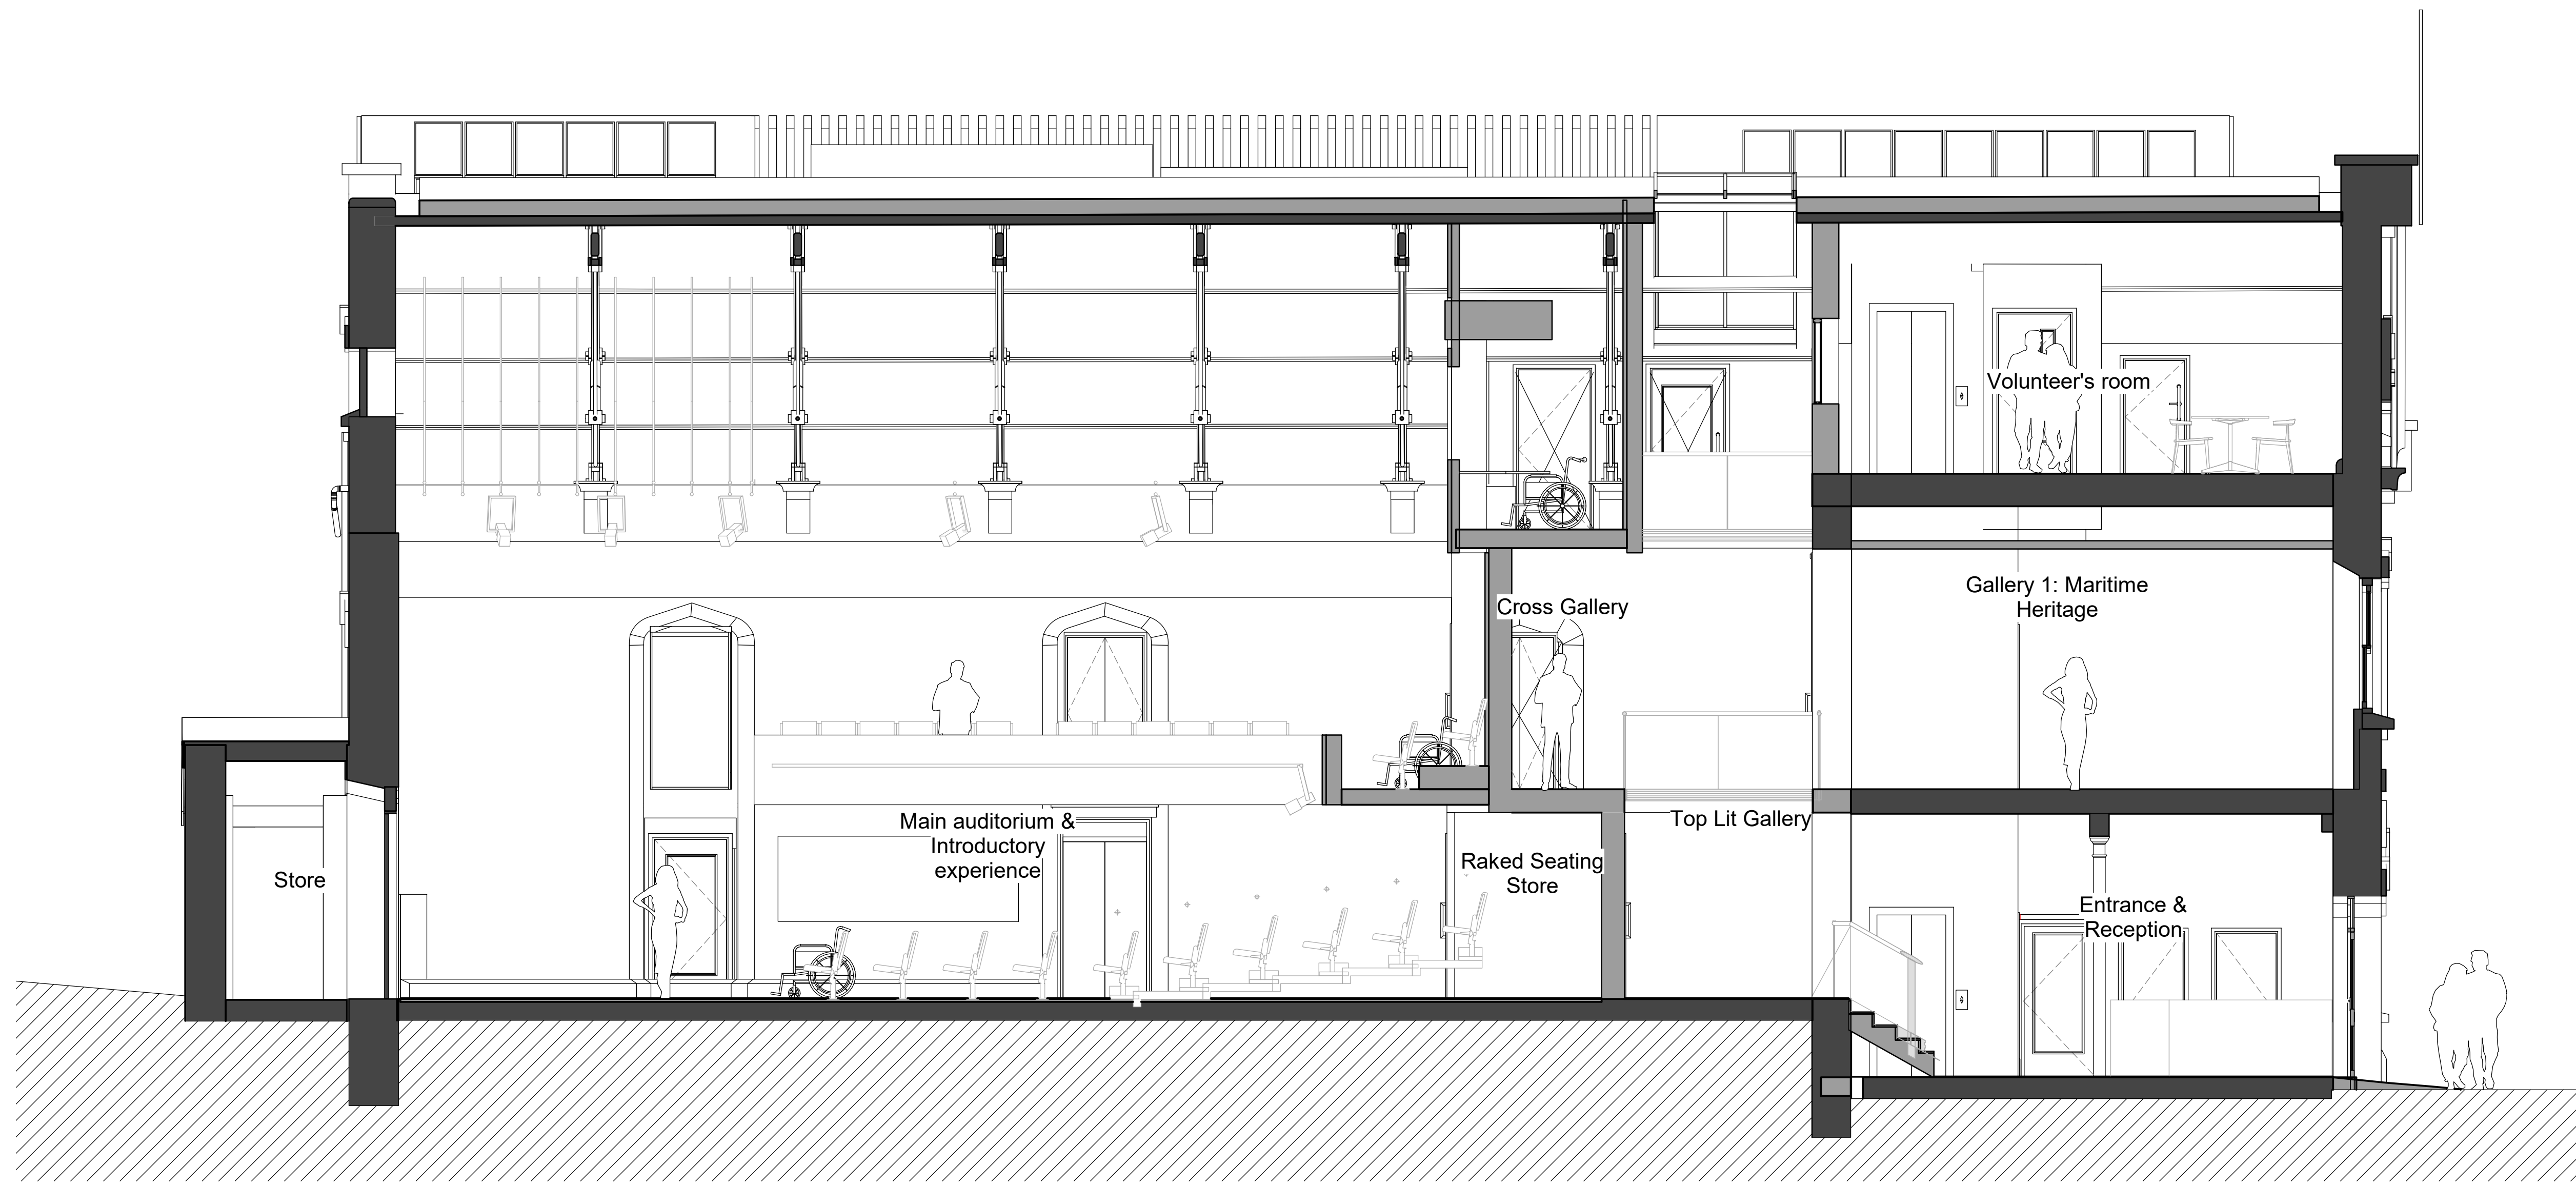

Notes:
 Drawings are based on survey data and may not accurately represent what is physically present.
 Do not scale from this drawing. All dimensions are to be verified on site before proceeding with the work.
 All dimensions are in millimeters unless noted otherwise.
 Purcell shall be notified in writing of any discrepancies.

RECEIVED
 By Liv Rickman at 11:45 am, Jul 11, 2023

1 Section A-A
 1 : 50

PI	07/07/23	Drawings issued to planning authority
REV	DATE	DESCRIPTION

CLIENT
 Council of the Isles of Scilly

PROJECT
 Isles of Scilly Cultural Centre and Museum
 241601

PURCELL

TITLE
 Planning - Section A-A - Proposed

SIZE	SCALE	LAST REVISED	DRAWN	CHECKED
A1L	1 : 50		GC	NP
REV	SUITABILITY/REASON FOR ISSUE			
PI	PLANNING			
DRAWING NUMBER				
IOS-PUR-01-XX-DR-A-0220				