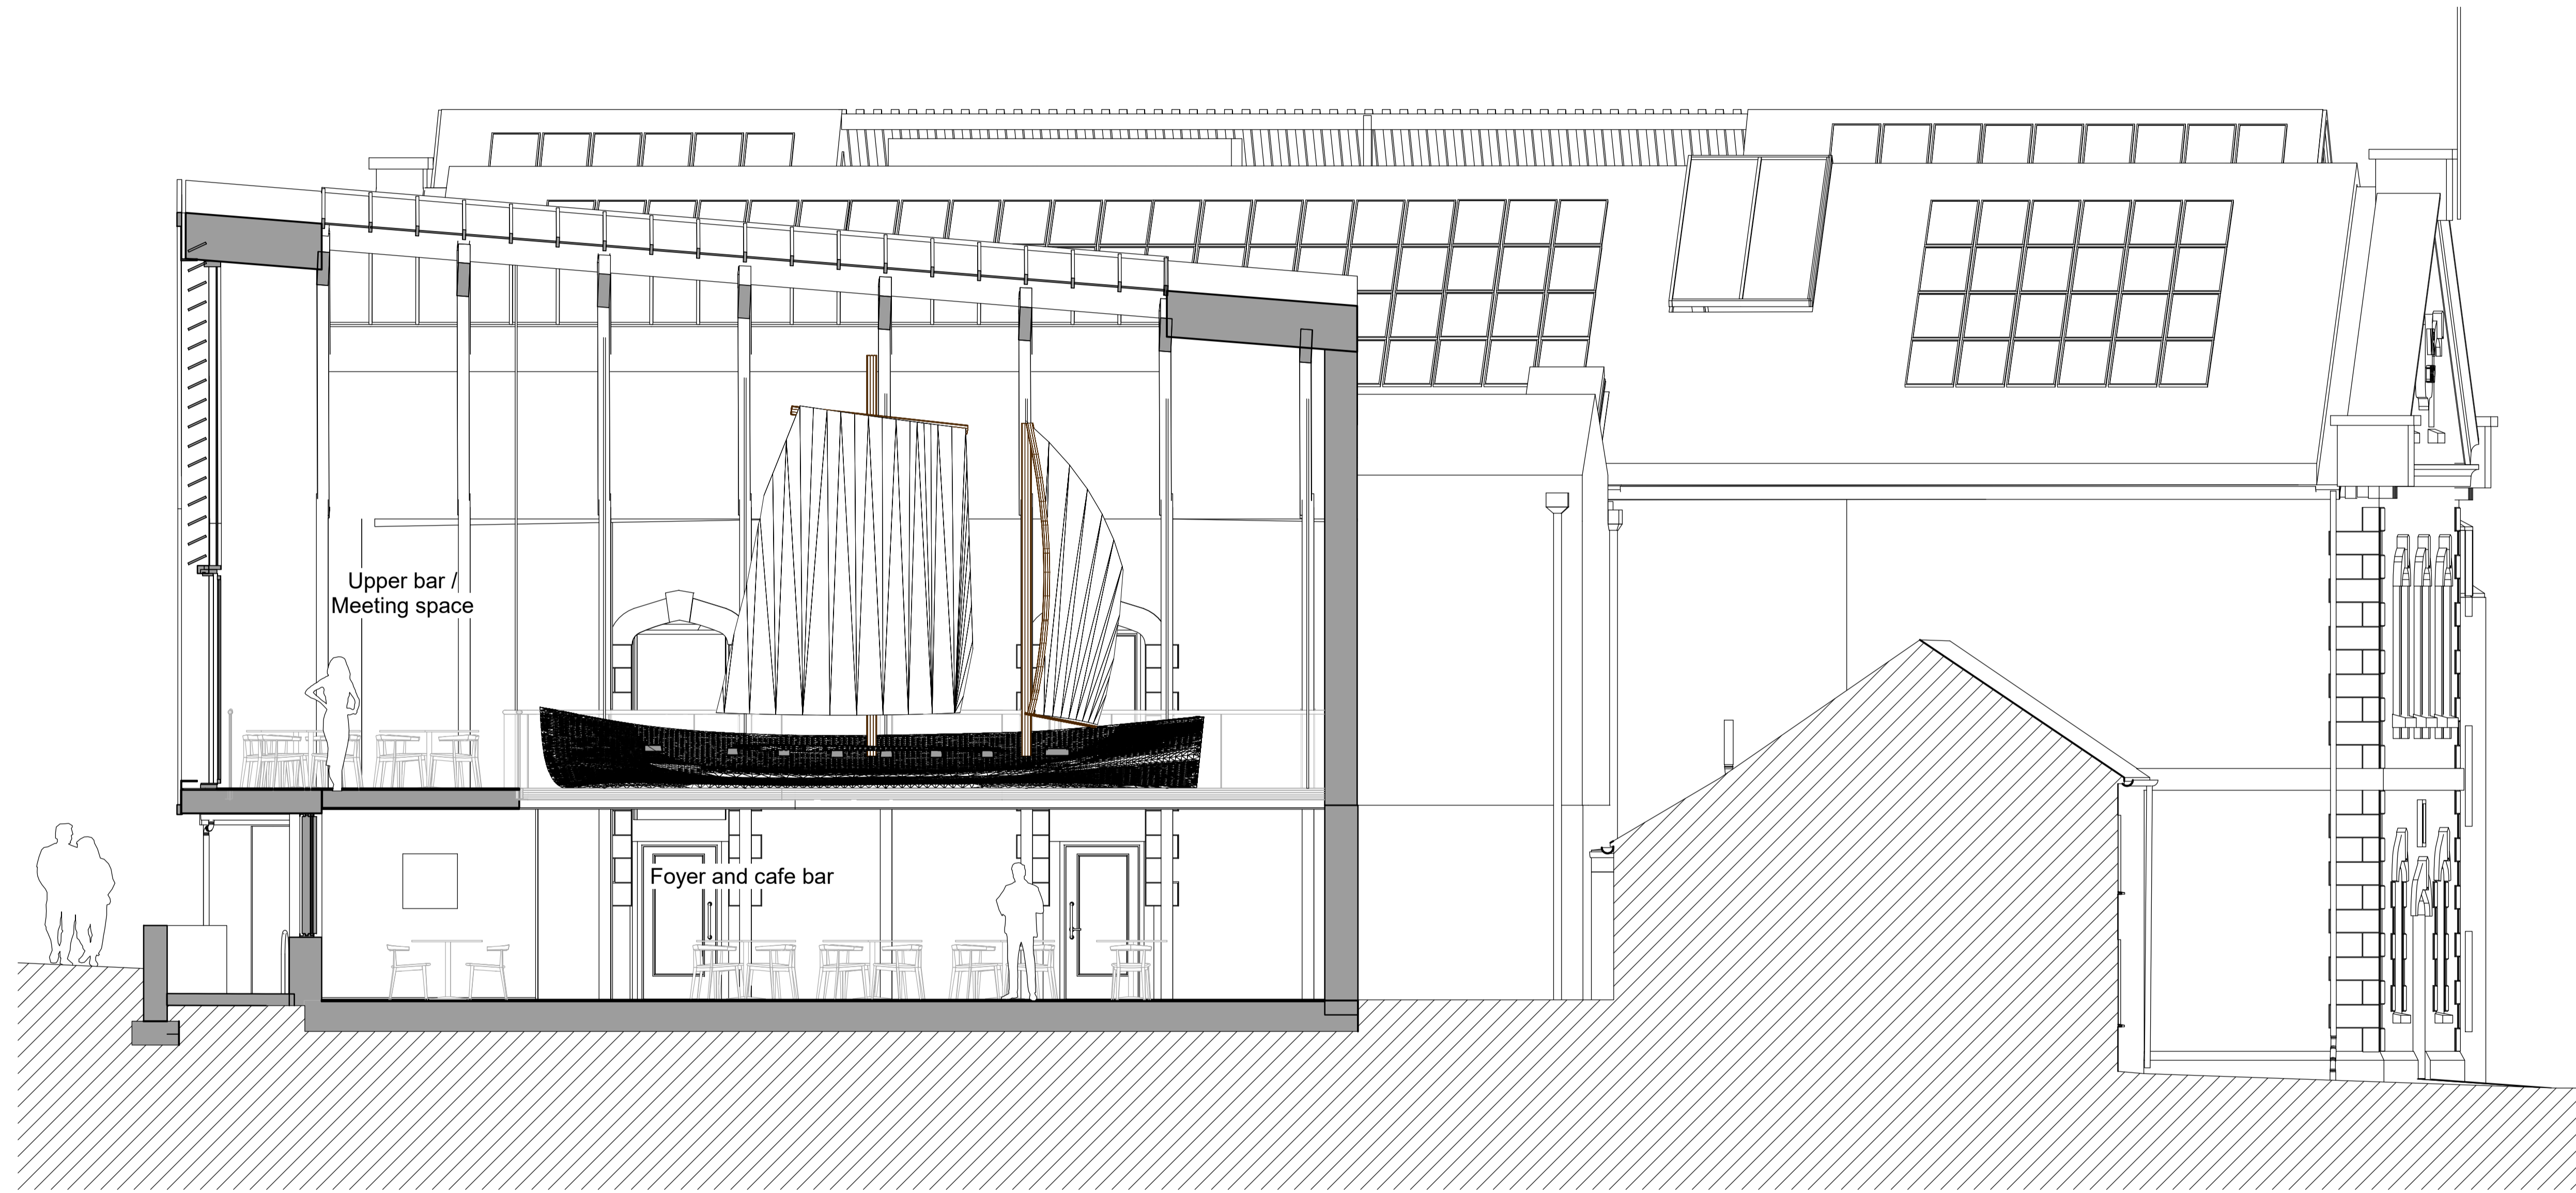

RECEIVED
 By Liv Rickman at 3:23 pm, Sep 25, 2023

Notes:
 Drawings are based on survey data and may not accurately represent what is physically present.
 Do not scale from this drawing. All dimensions are to be verified on site before proceeding with the work.
 All dimensions are in millimeters unless noted otherwise.
 Purcell shall be notified in writing of any discrepancies.

1 Section B-B
 1 : 50

REV	DATE	DESCRIPTION
P2	21/09/23	Updated drawing issue for planning consent
P1	07/07/23	Drawings issued to planning authority

 **Funded by UK Government**
 **CORNWALL COUNCIL**
one and all - oves kay all
 **Heritage Fund**
 Made possible with
 **CORNWALL & ISLES OF SCILLY LOCAL ENTERPRISE PARTNERSHIP**
 **Council of the ISLES OF SCILLY**
 **LEVELLING UP**
 **ARTS COUNCIL ENGLAND**
 Supporting public funding by
 **GOOD GROWTH**
 CORNWALL & ISLES OF SCILLY SHARED PROSPERITY FUND

CLIENT
 Council of the Isles of Scilly

PROJECT
 Isles of Scilly Cultural Centre and Museum
 241601

PURCELL

TITLE
 Planning - Section B-B - Proposed

SIZE	SCALE	LAST REVISED	DRAWN	CHECKED
A1L	1 : 50		GC	NP

REV
P2 PLANNING

DRAWING NUMBER
IOS-PUR-01-XX-DR-A-0221