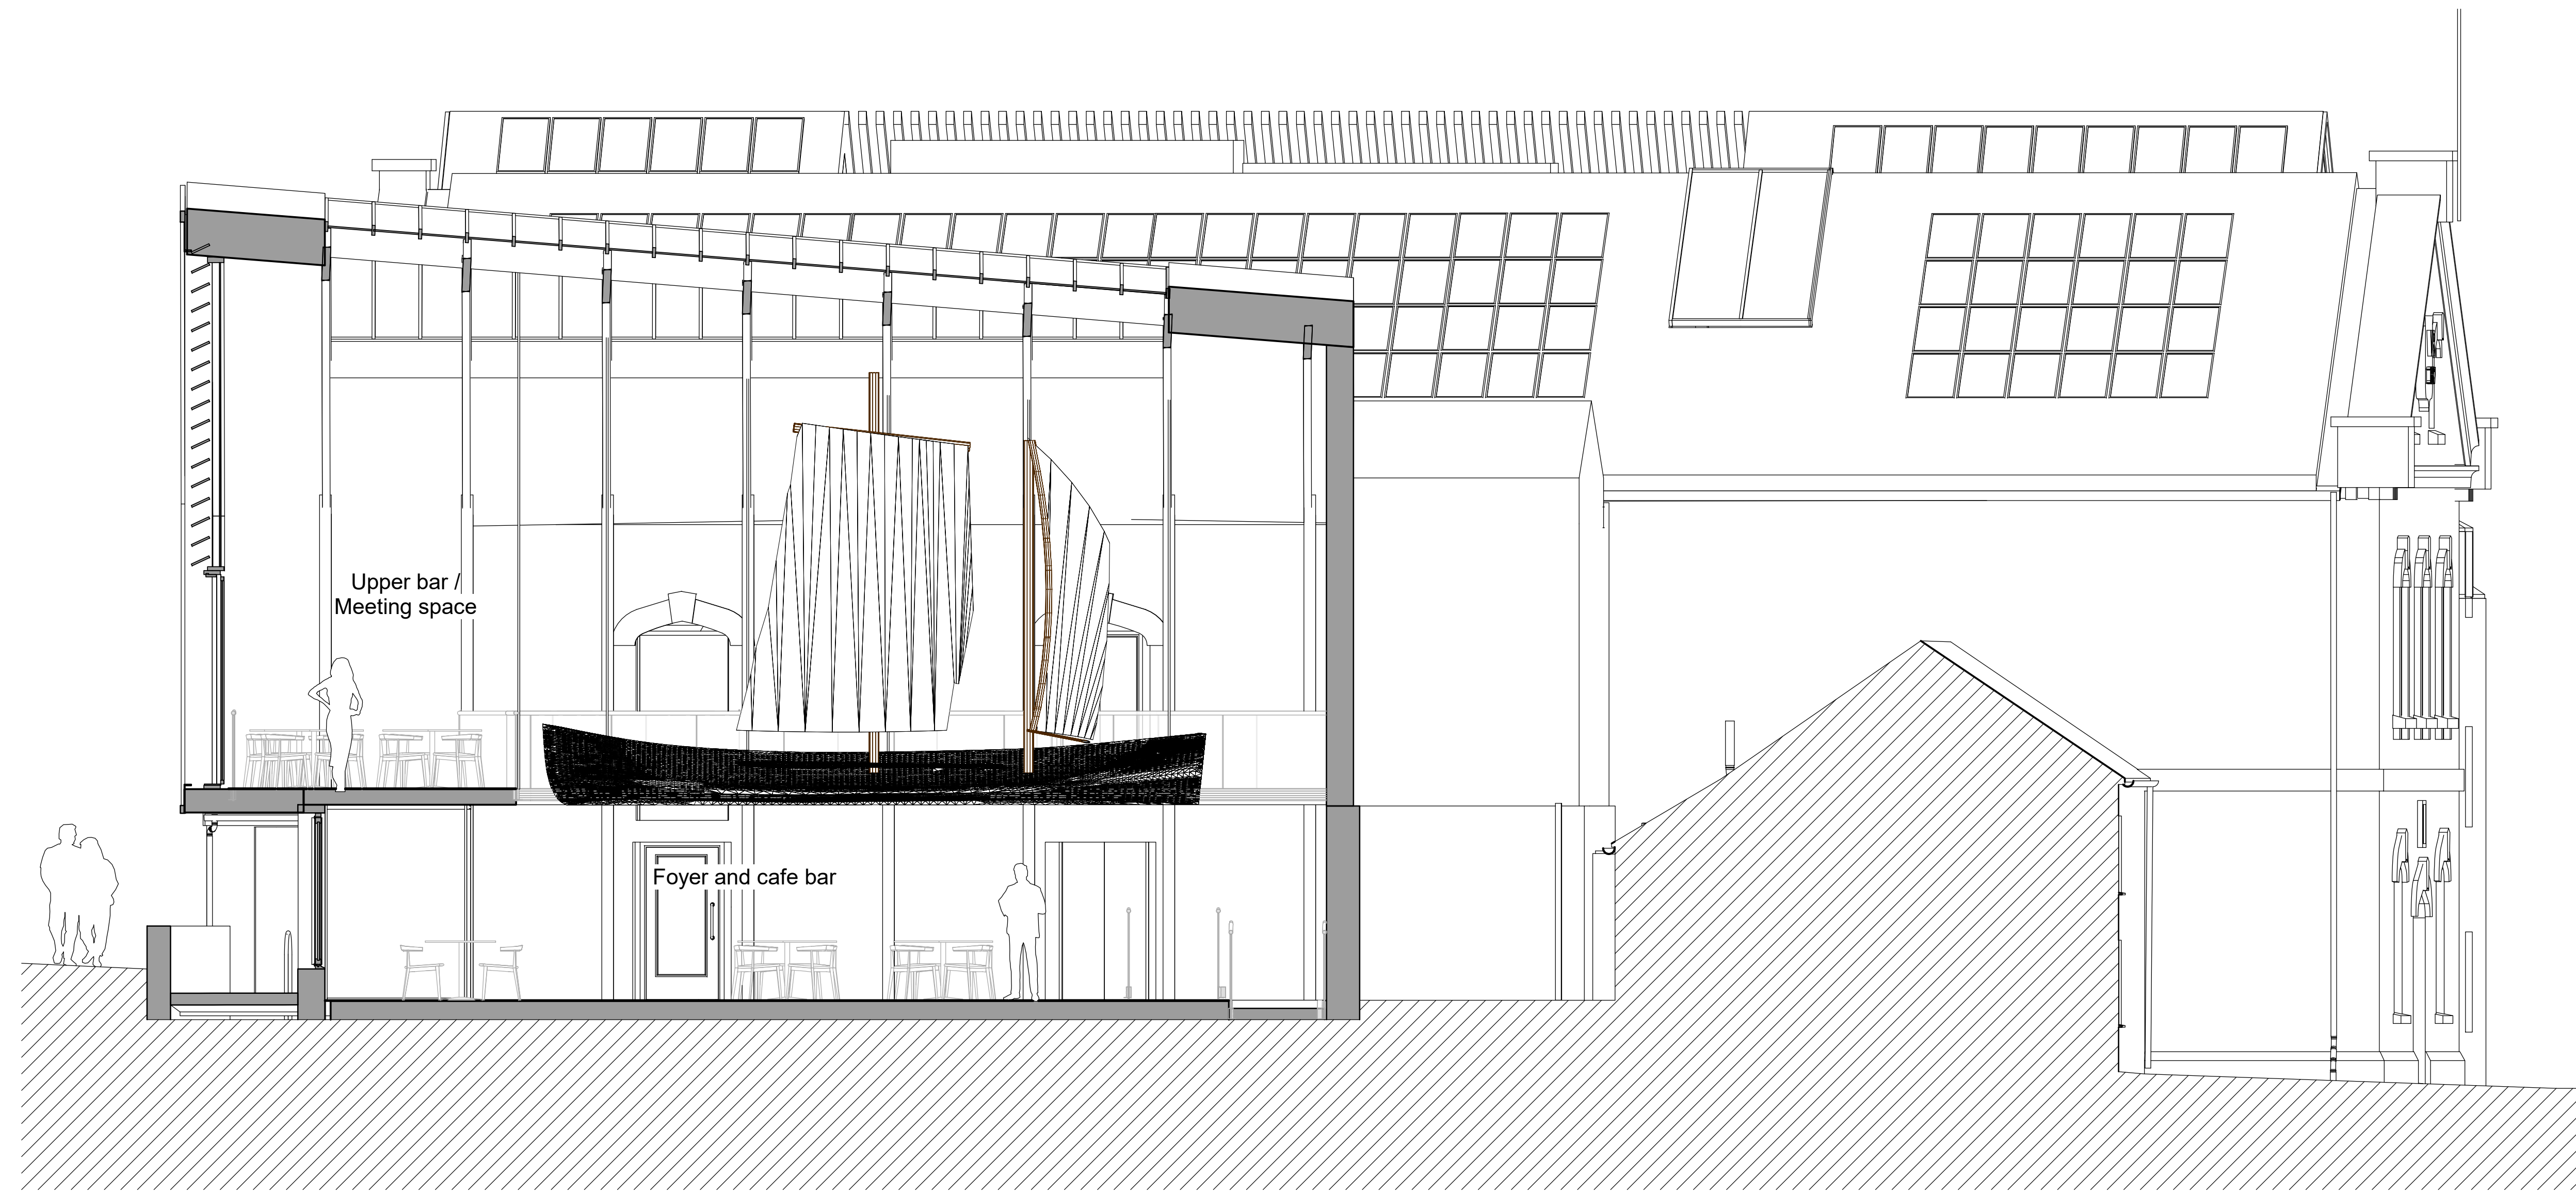

Notes:
Drawings are based on survey data and may not accurately represent what is physically present.
Do not scale from this drawing. All dimensions are to be verified on site before proceeding with the work.
All dimensions are in millimeters unless noted otherwise.
Purcell shall be notified in writing of any discrepancies.

RECEIVED
By Liv Rickman at 11:45 am, Jul 11, 2023

1 Section B-B
1 : 50

PI	07/07/23	Drawings issued to planning authority
REV	DATE	DESCRIPTION

Funded by UK Government
CORNWALL COUNCIL
one and all - oves kay oll
Heritage Fund
Made possible with
CORNWALL & ISLES OF SCILLY LOCAL ENTERPRISE PARTNERSHIP
Council of the ISLES OF SCILLY
LEVELLING UP
ARTS COUNCIL ENGLAND
Supporting public funding by
GOOD GROWTH
CORNWALL & ISLES OF SCILLY SHARED PROSPERITY FUND

CLIENT
Council of the Isles of Scilly

PROJECT
Isles of Scilly Cultural Centre and Museum
241601

PURCELL

TITLE
Planning - Section B-B - Proposed

SIZE	SCALE	LAST REVISED	DRAWN	CHECKED
A1L	1 : 50		GC	NP

REV
PI **PLANNING**

DRAWING NUMBER
IOS-PUR-01-XX-DR-A-0221