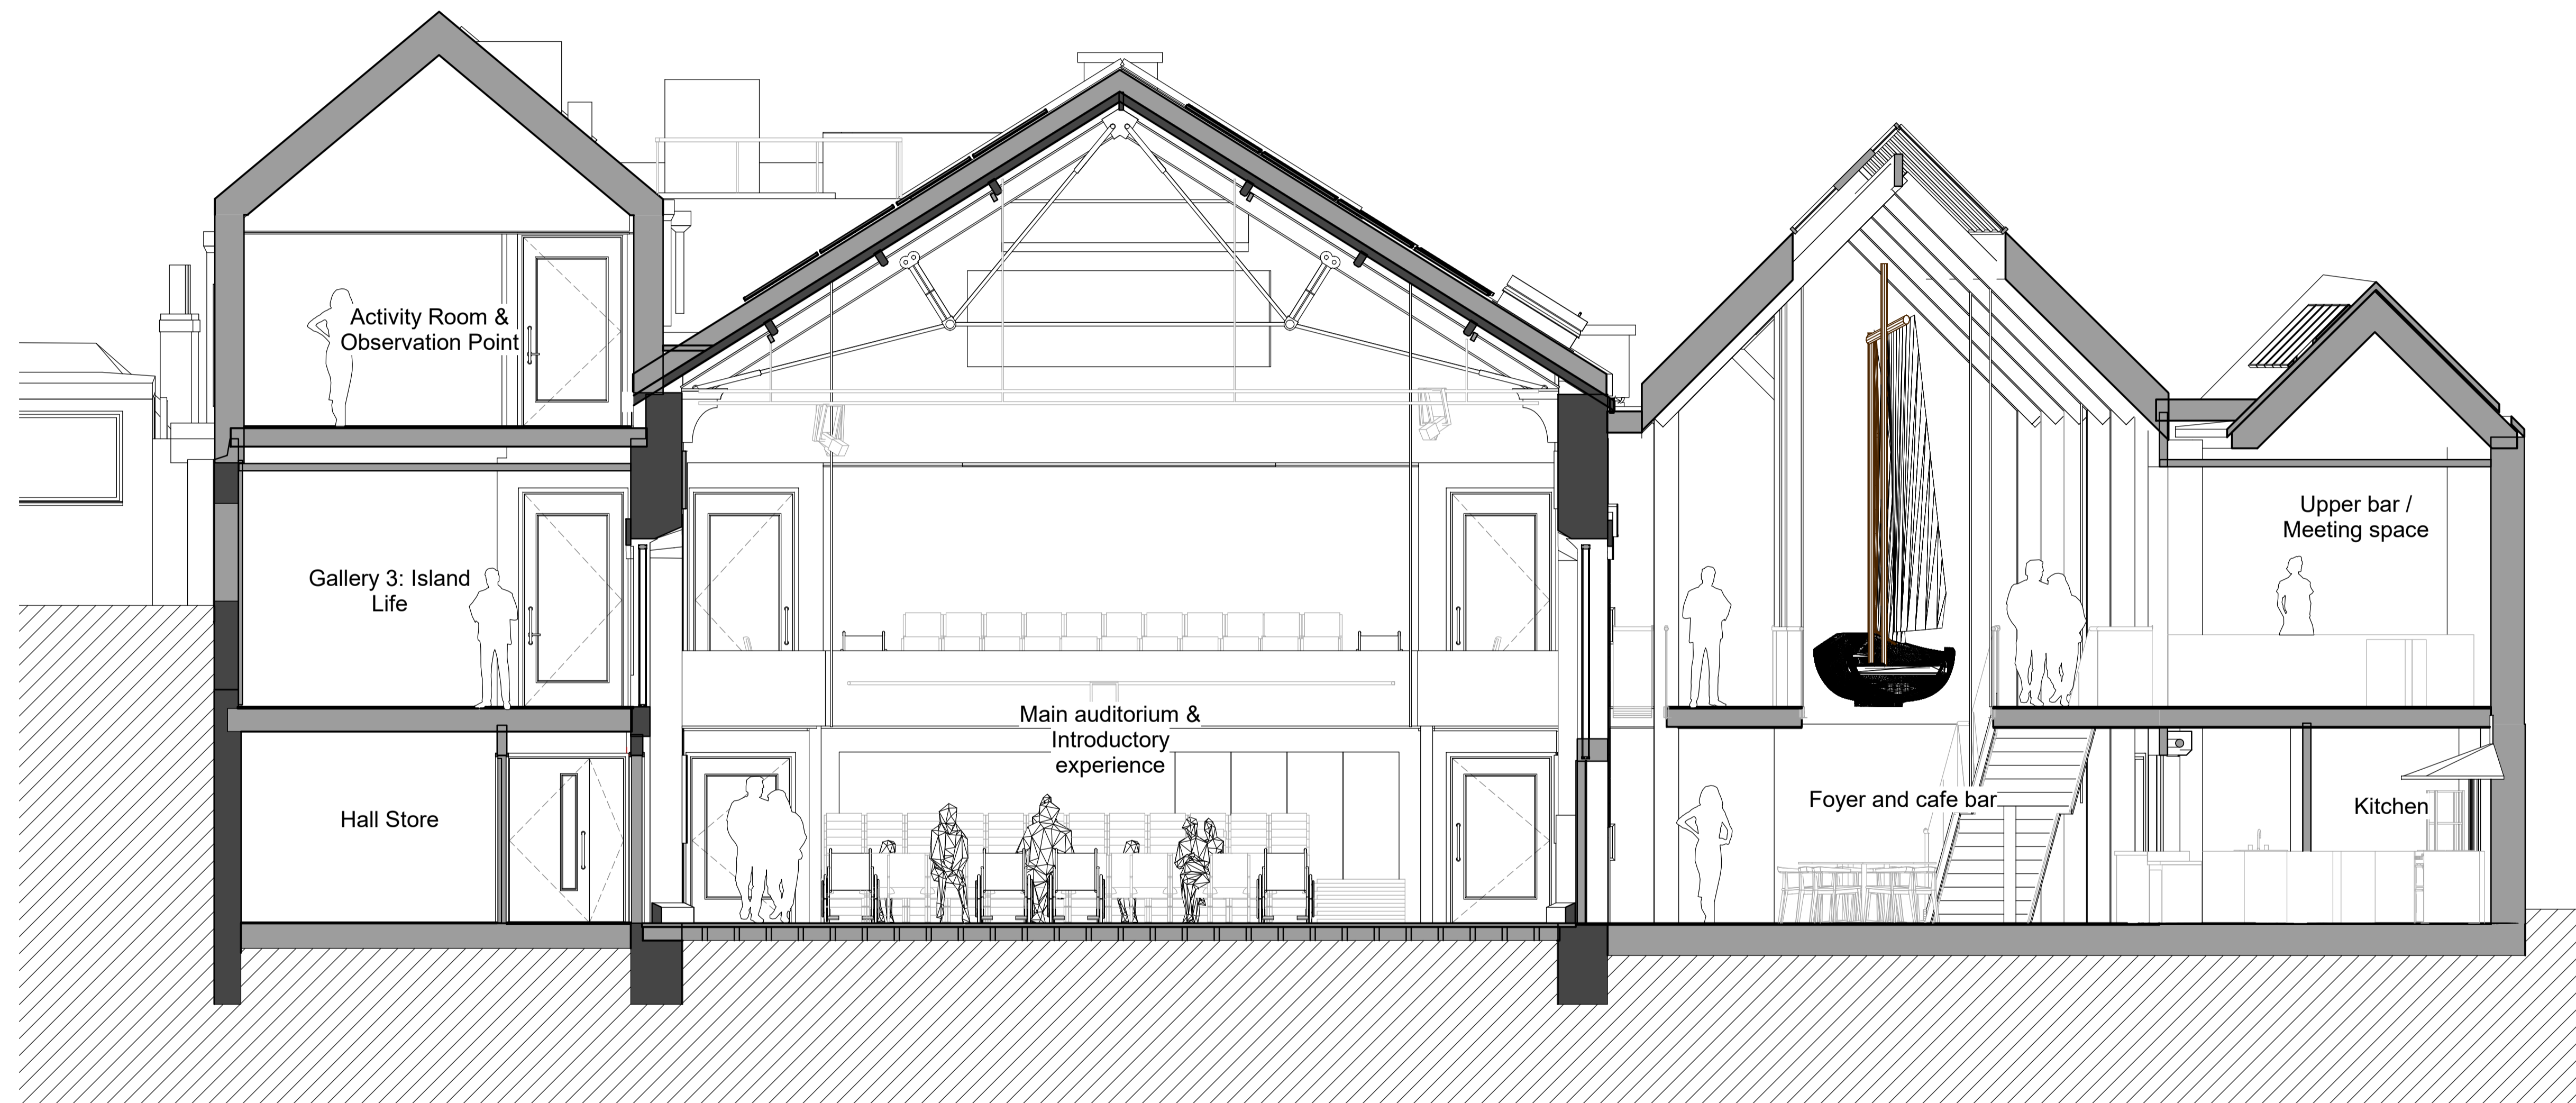

RECEIVED

By Liv Rickman at 3:14 pm, Sep 25, 2023

Notes:

Drawings are based on survey data and may not accurately represent what is physically present.

Do not scale from this drawing. All dimensions are to be verified on site before proceeding with the work.

All dimensions are in millimeters unless noted otherwise.

Purcell shall be notified in writing of any discrepancies.

1 Section C-C
1 : 50

REV	DATE	DESCRIPTION
P2	21/09/23	Updated drawing issue for planning consent
PI	07/07/23	Drawings issued to planning authority