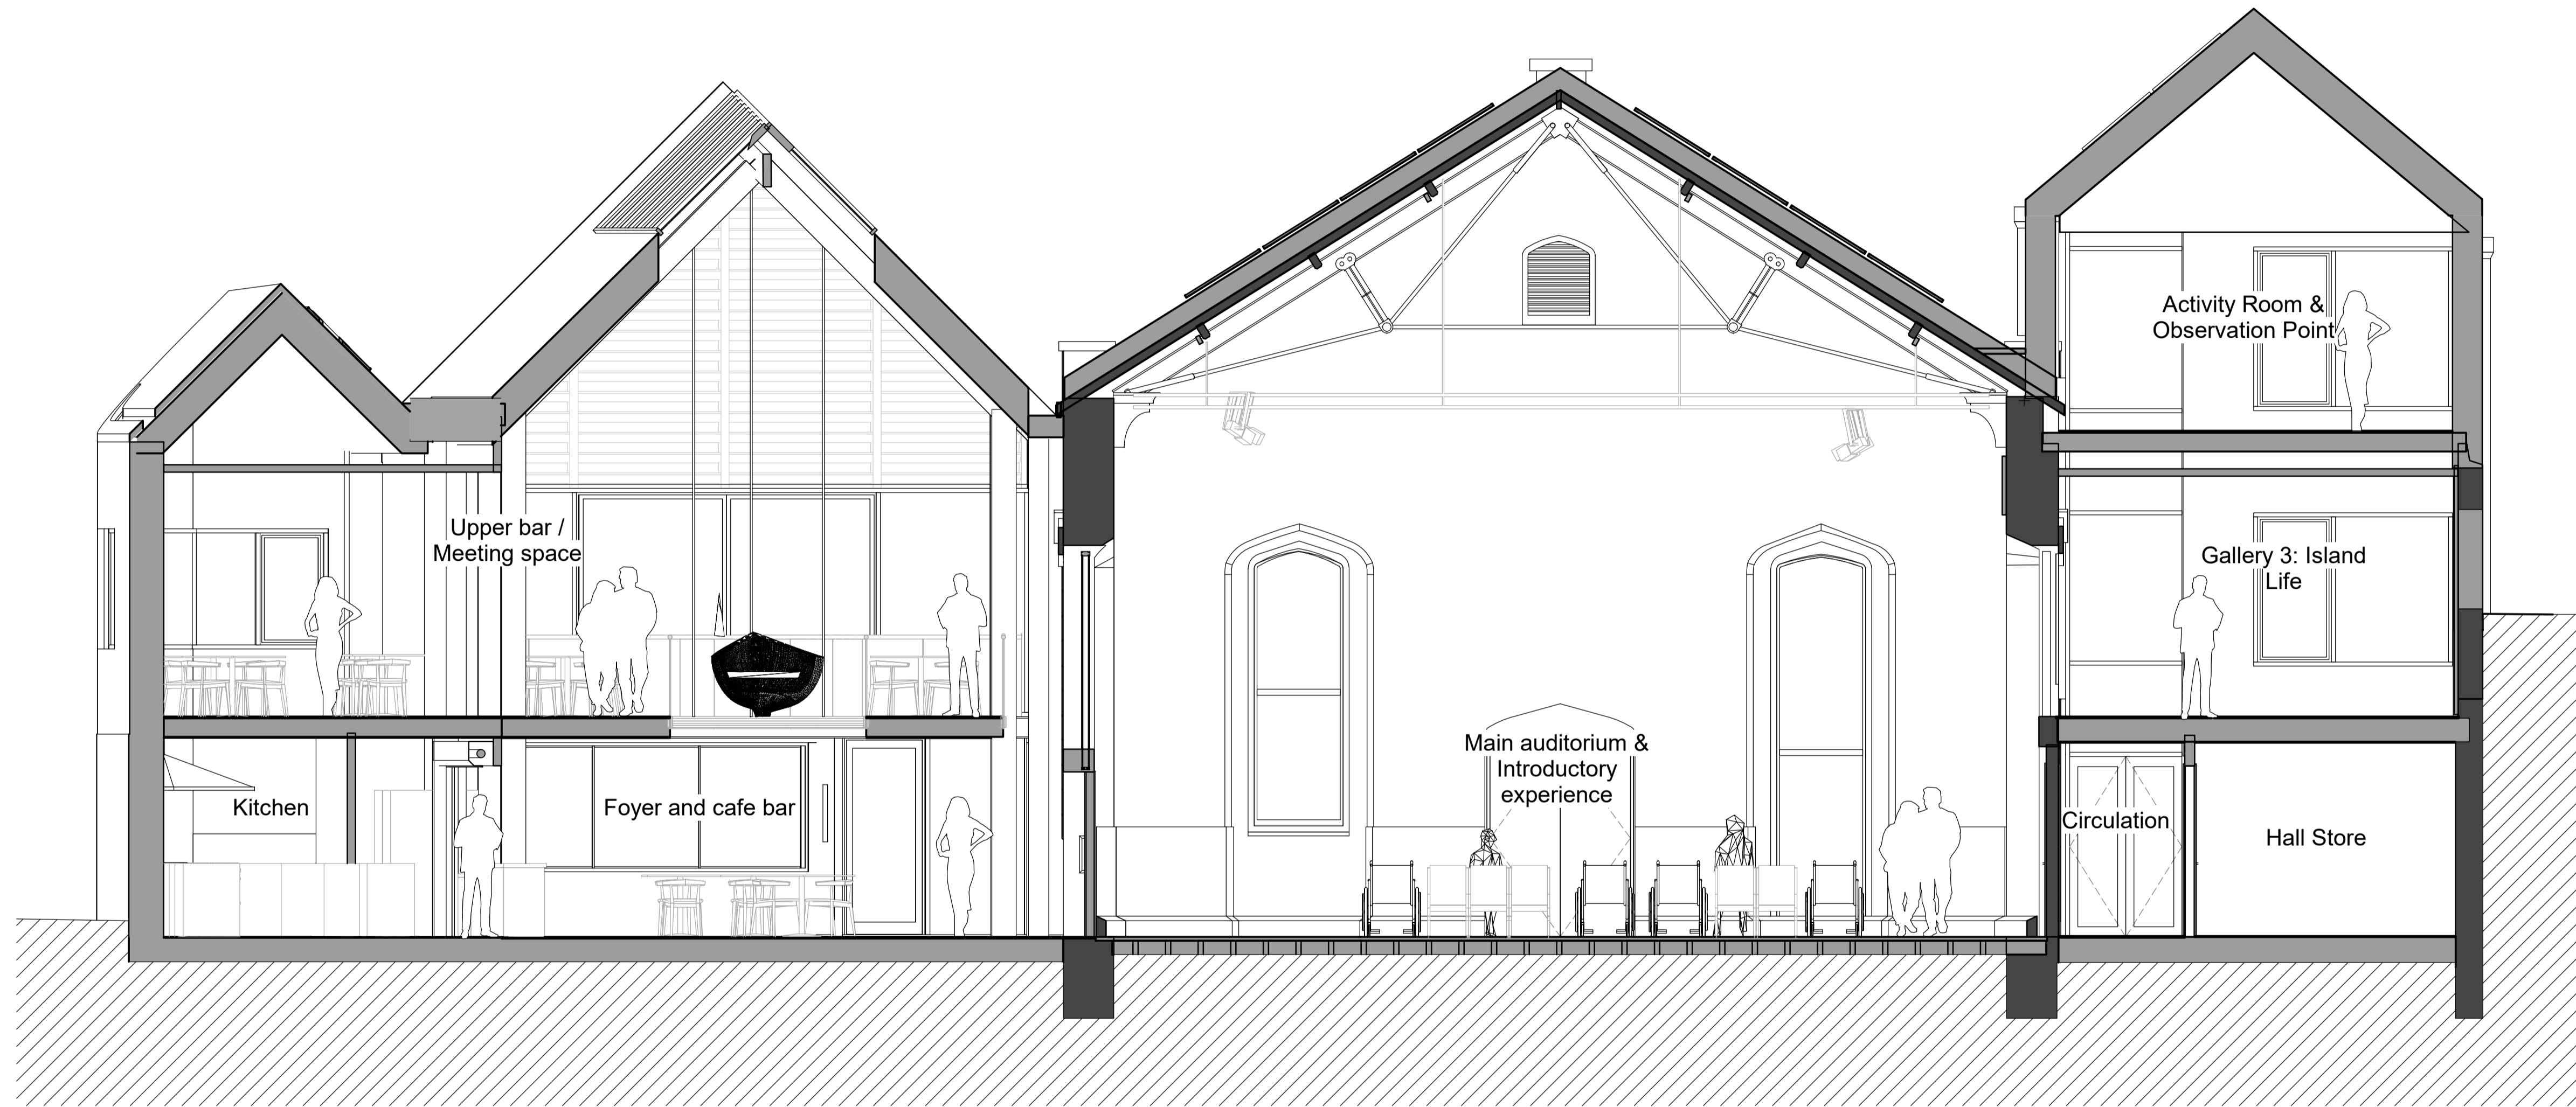

RECEIVED

By Liv Rickman at 3:22 pm, Sep 25, 2023

Notes:

Drawings are based on survey data and may not accurately represent what is physically present.

Do not scale from this drawing. All dimensions are to be verified on site before proceeding with the work.

All dimensions are in millimeters unless noted otherwise.

Purcell shall be notified in writing of any discrepancies.

1 Section D-D
1 : 50

REV	DATE	DESCRIPTION
P2	21/09/23	Updated drawing issue for planning consent
P1	07/07/23	Drawings issued to planning authority