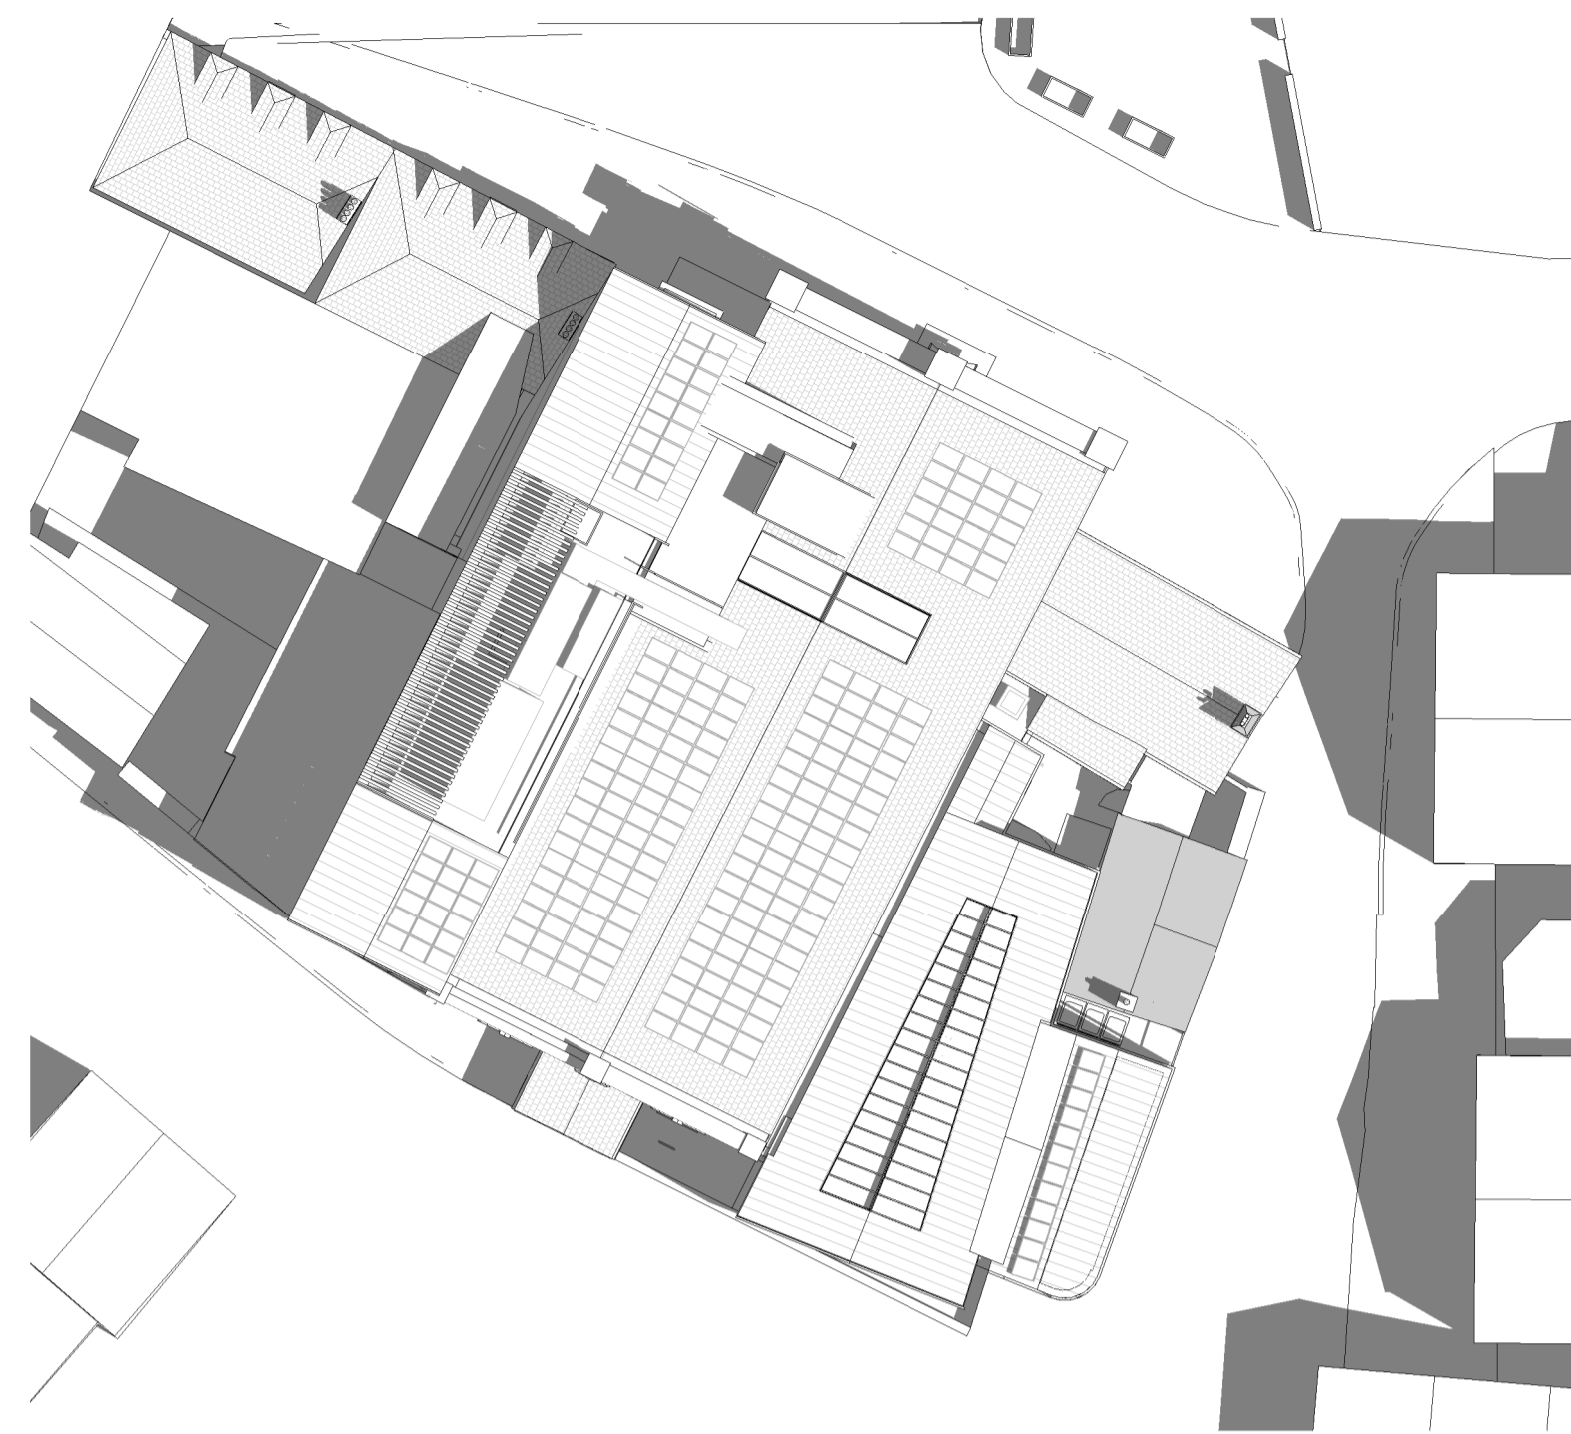

2 Proposed- Sunlight Analysis - Summer 10a.m
1 : 250