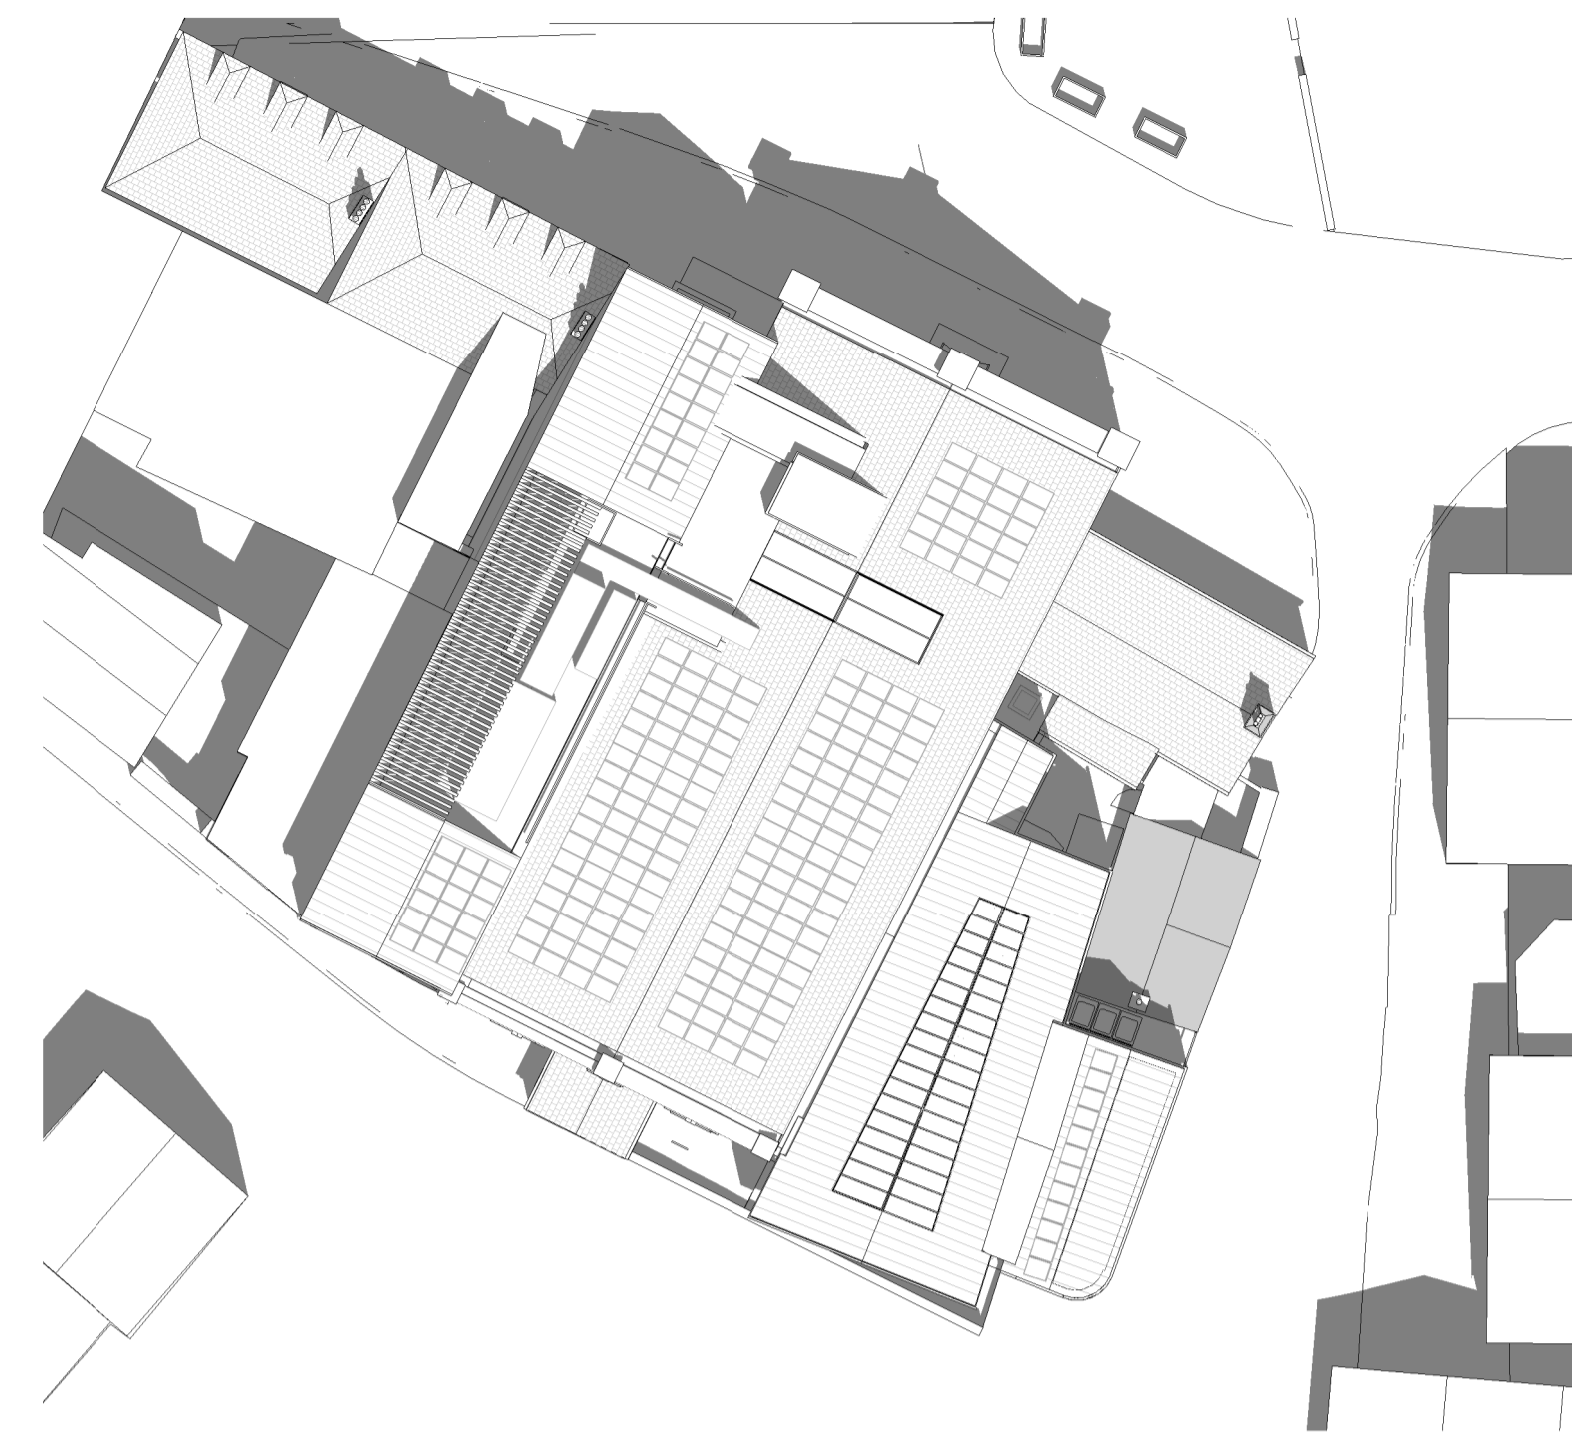

3 Proposed- Sunlight Analysis - Summer 12pm
1 : 250