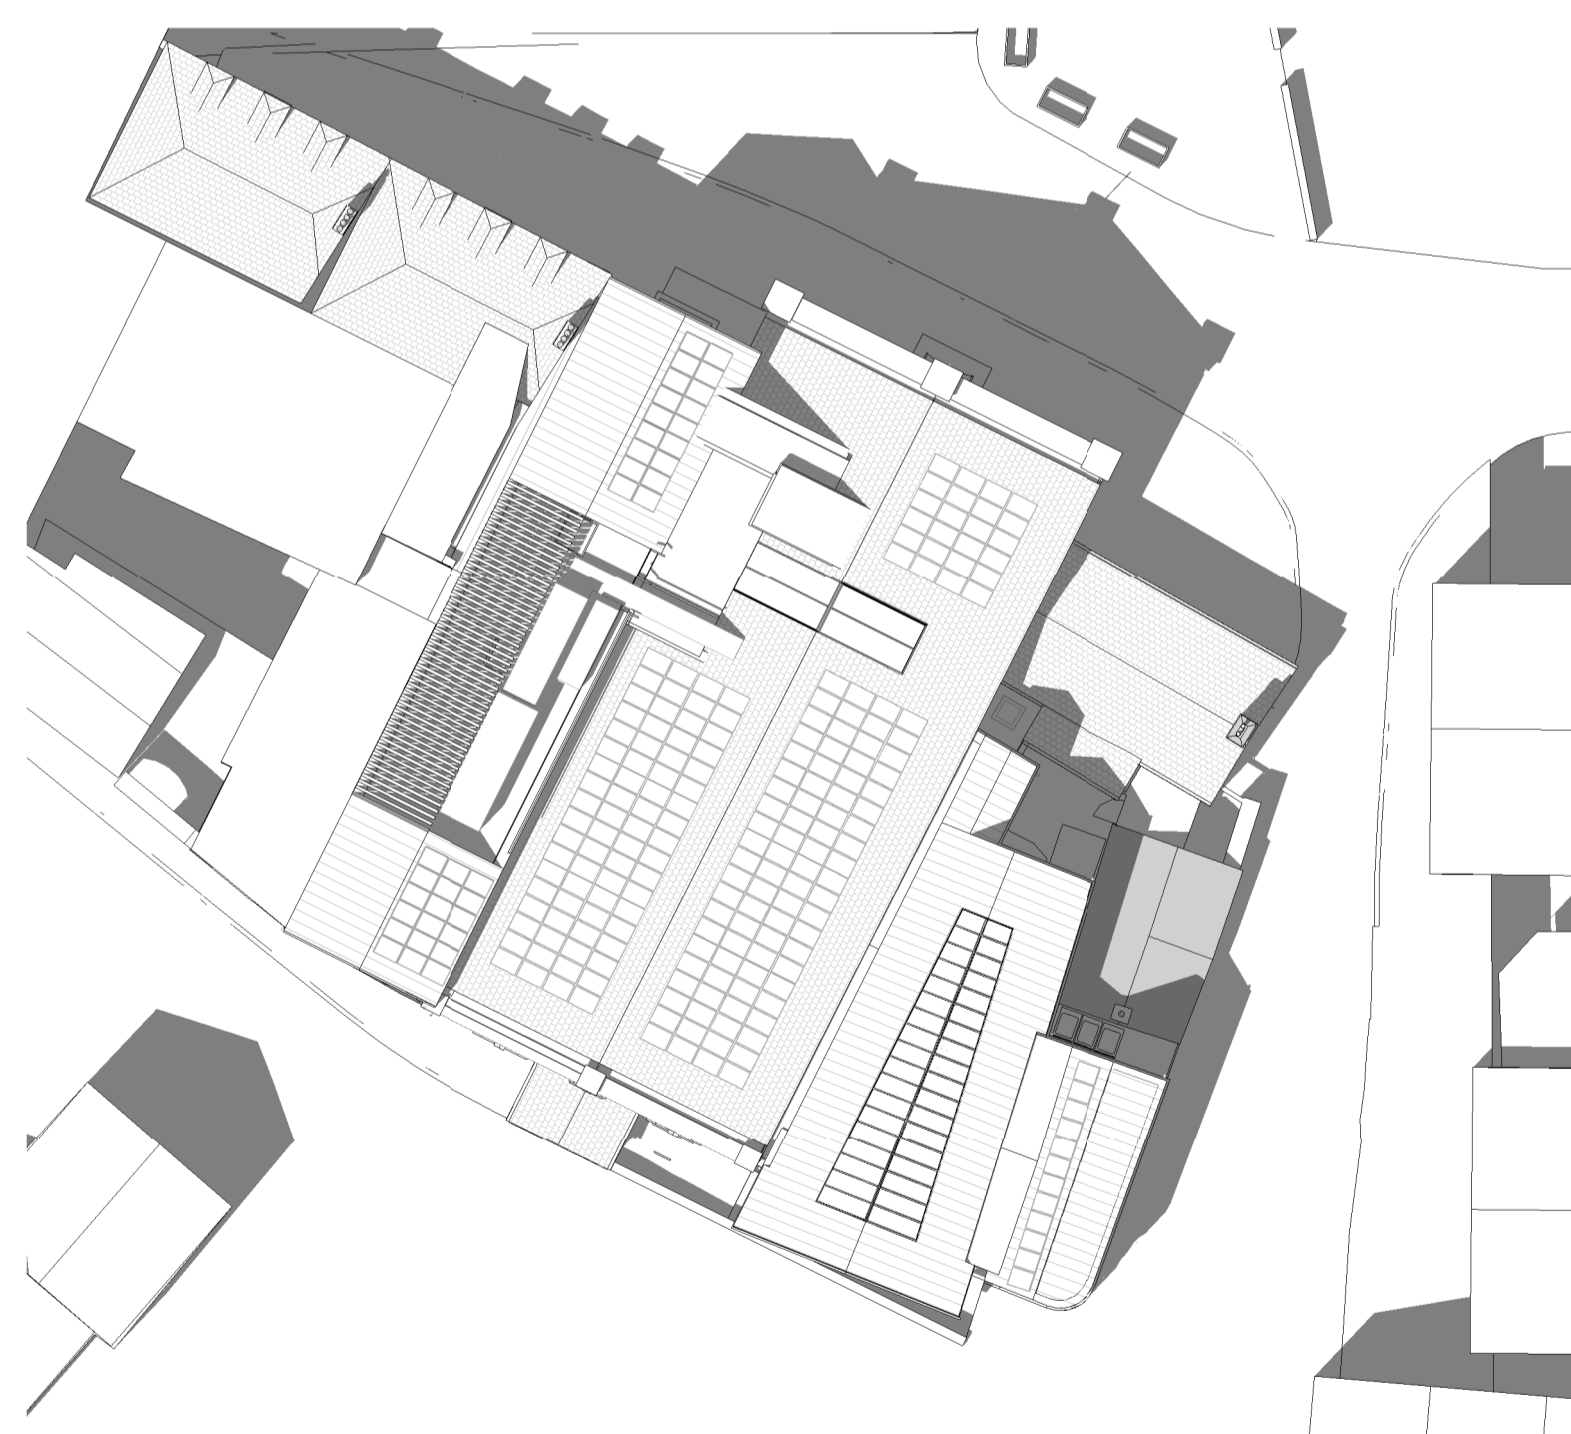

4 Proposed- Sunlight Analysis - Summer 2pm
1 : 250