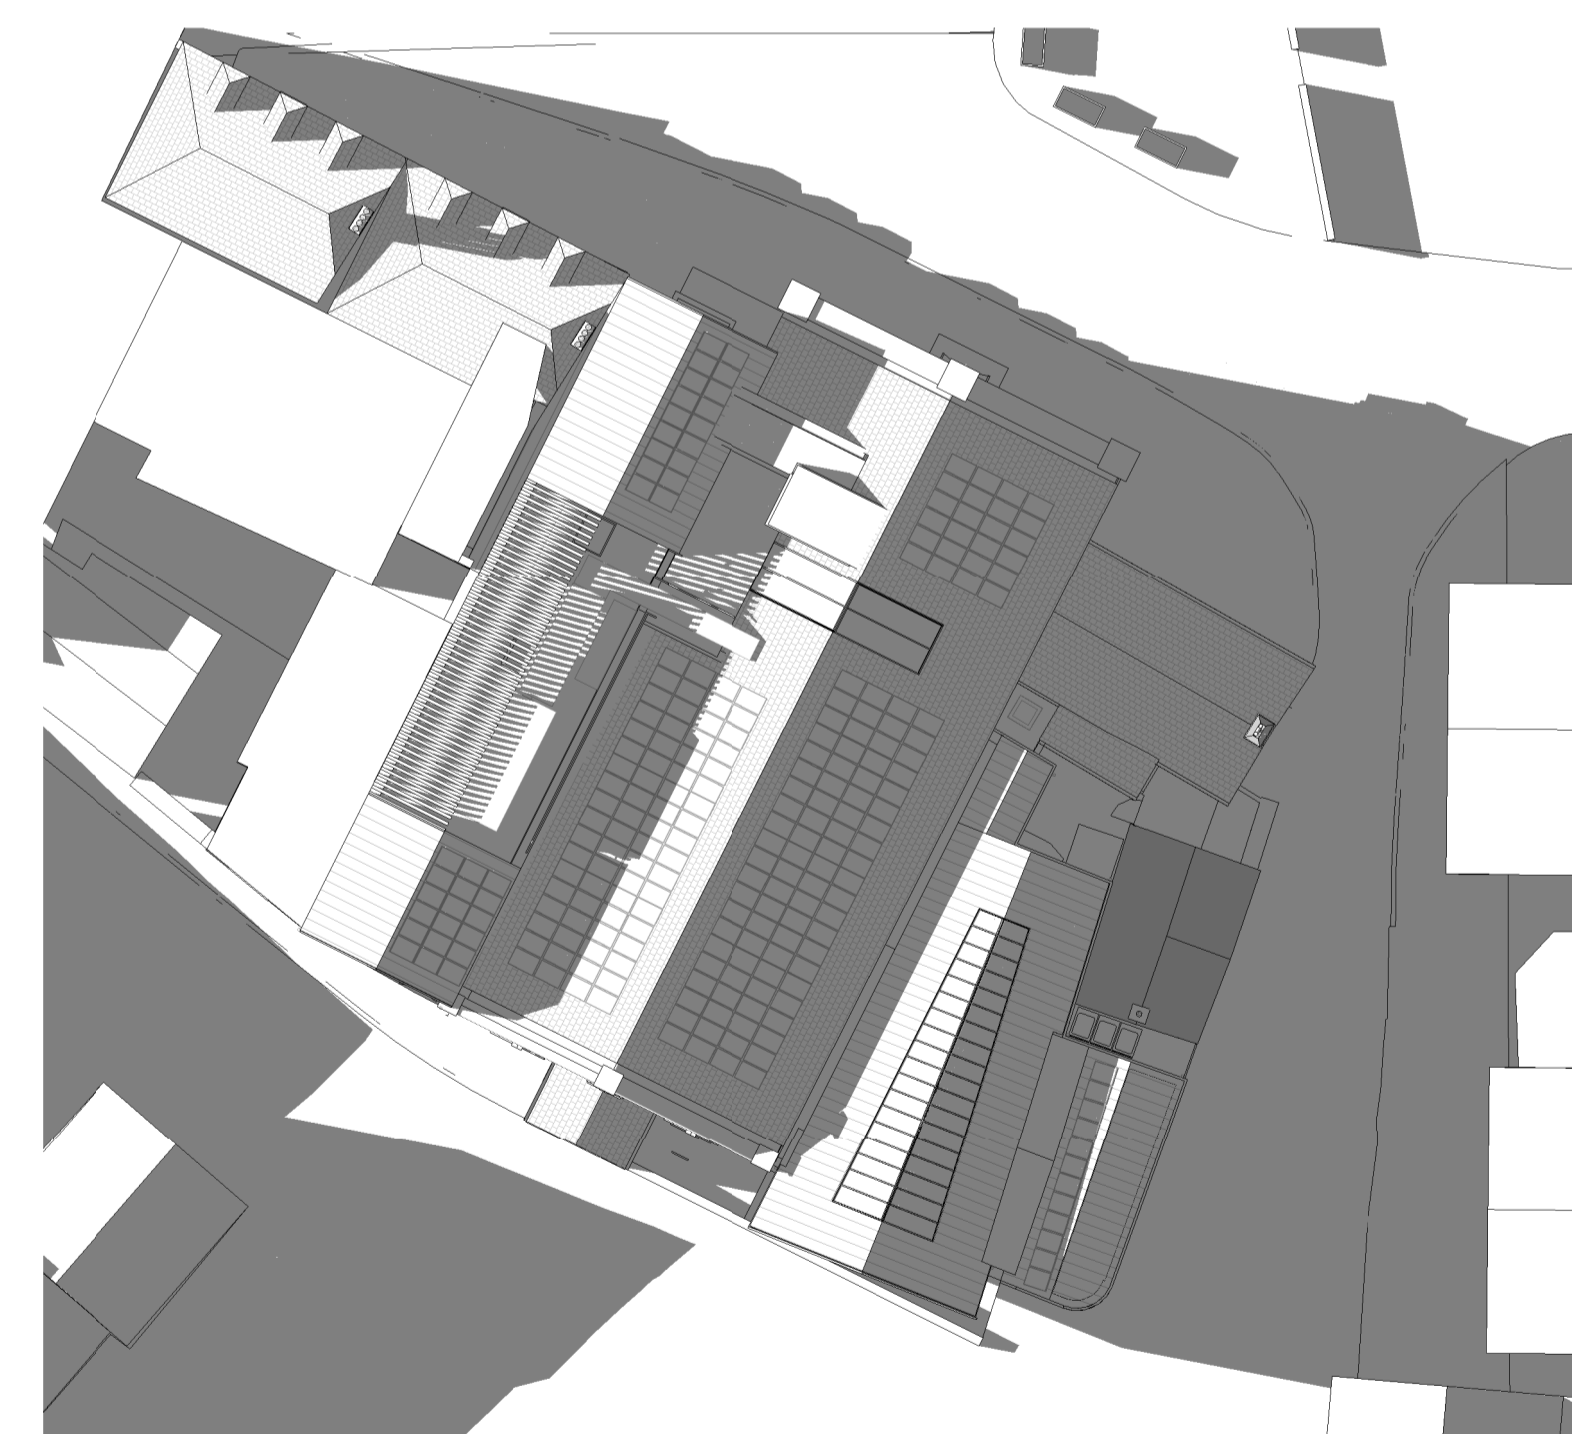

5 Proposed- Sunlight Analysis - Summer 4pm
1 : 250

6 Proposed- Sunlight Analysis - Summer 6pm
1 : 250

Notes:
 Drawings are based on survey data and may not accurately represent what is physically present.
 Do not scale from this drawing. All dimensions are to be verified on site before proceeding with the work.
 All dimensions are in millimeters unless noted otherwise.
 Purcell shall be notified in writing of any discrepancies.

TITLE
Sunlight Analysis Summer - Proposed

SIZE	SCALE	LAST REVISED	DRAWN	CHECKED
A1L	1 : 250		GC	NP

REV
PI SUITABILITY/REASON FOR ISSUE
PLANNING

DRAWING NUMBER
IOS-PUR-01-RF-DR-A-0252

Solar Analysis undertaken on 13th June