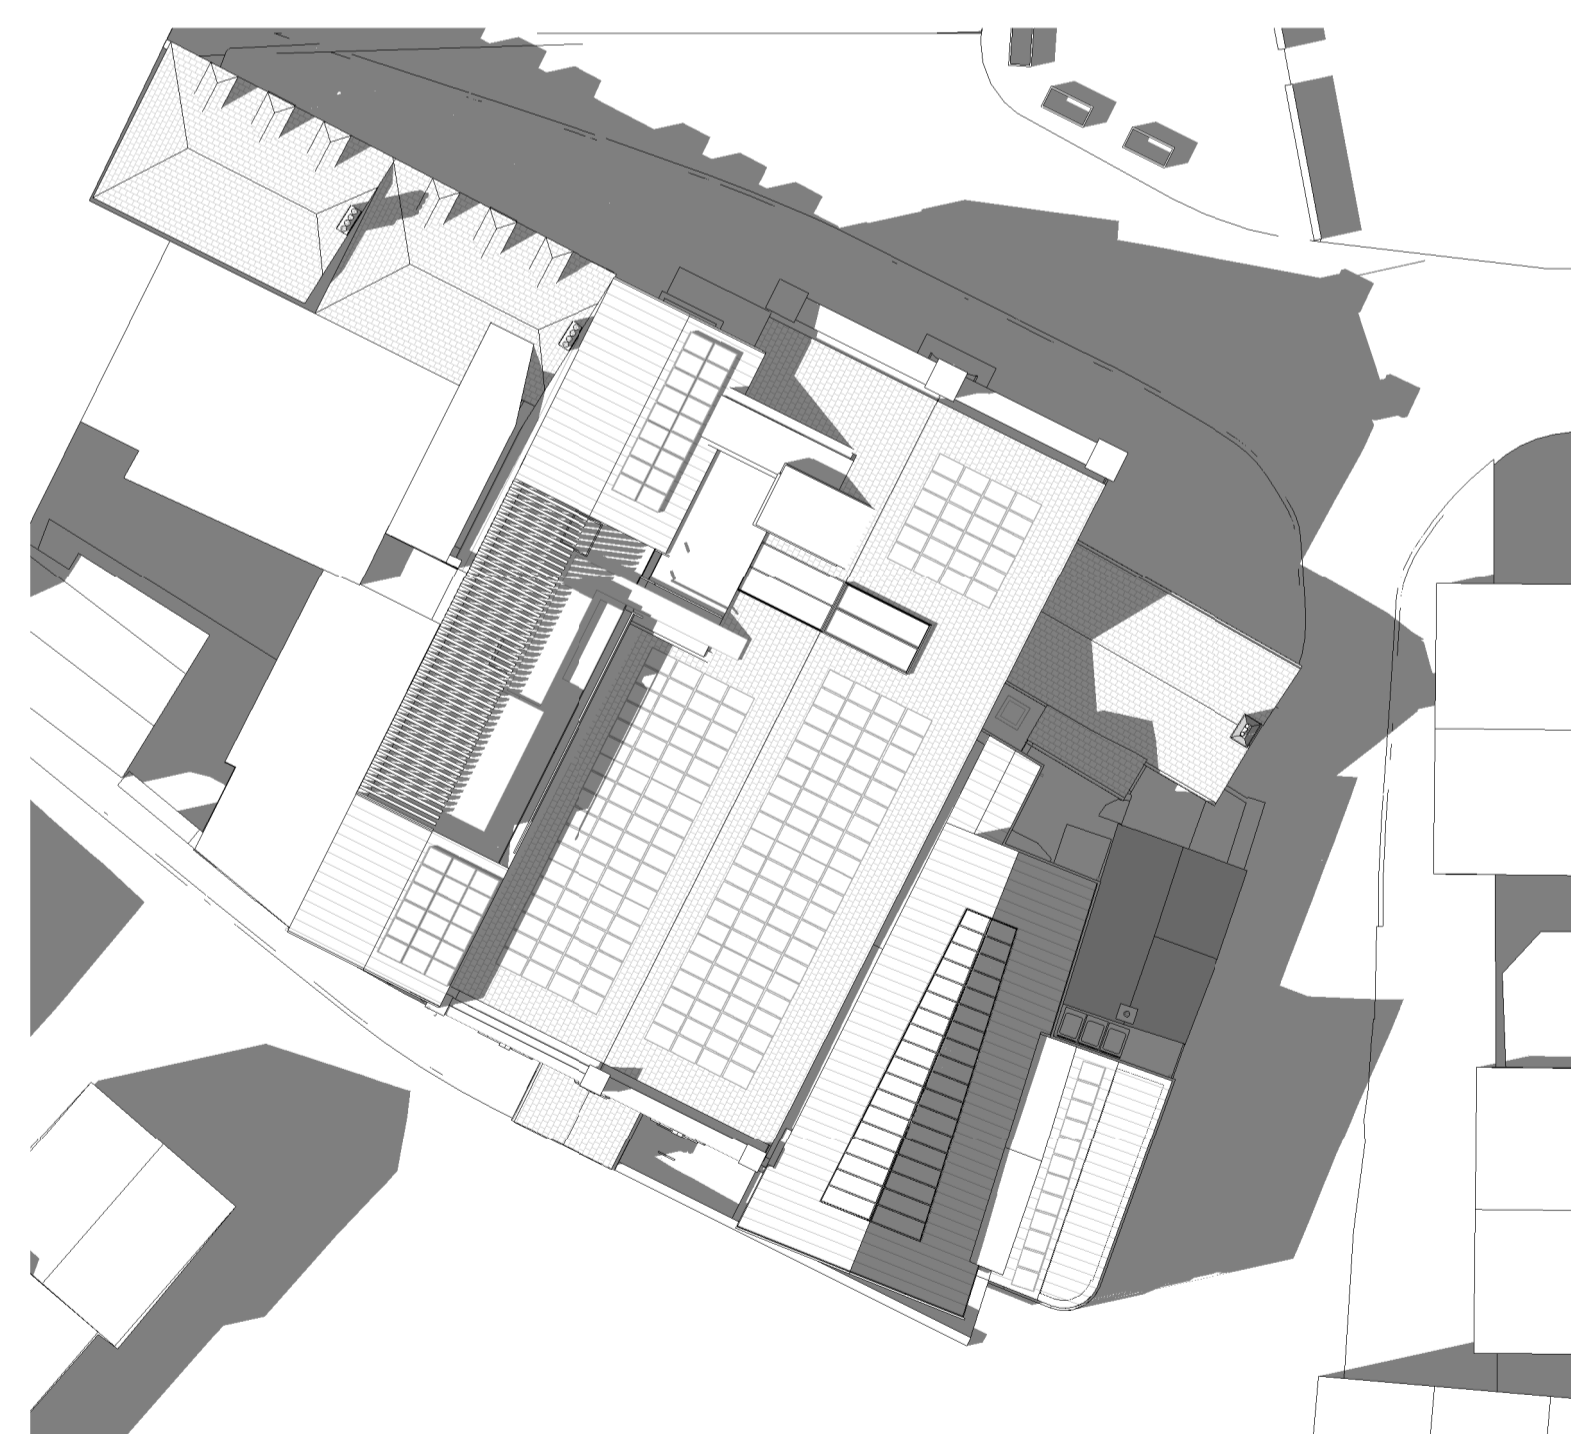

5 Proposed- Sunlight Analysis - Summer 4pm
1 : 250

6 Proposed- Sunlight Analysis - Summer 6pm
1 : 250

Notes:
 Drawings are based on survey data and may not accurately represent what is physically present.
 Do not scale from this drawing. All dimensions are to be verified on site before proceeding with the work.
 All dimensions are in millimeters unless noted otherwise.
 Purcell shall be notified in writing of any discrepancies.

TITLE
Sunlight Analysis Summer - Proposed

SIZE	SCALE	LAST REVISED	DRAWN	CHECKED
A1L	1 : 250		GC	NP

REV
PI SUITABILITY/REASON FOR ISSUE
PLANNING

DRAWING NUMBER
IOS-PUR-01-RF-DR-A-0252

Solar Analysis undertaken on 13th June