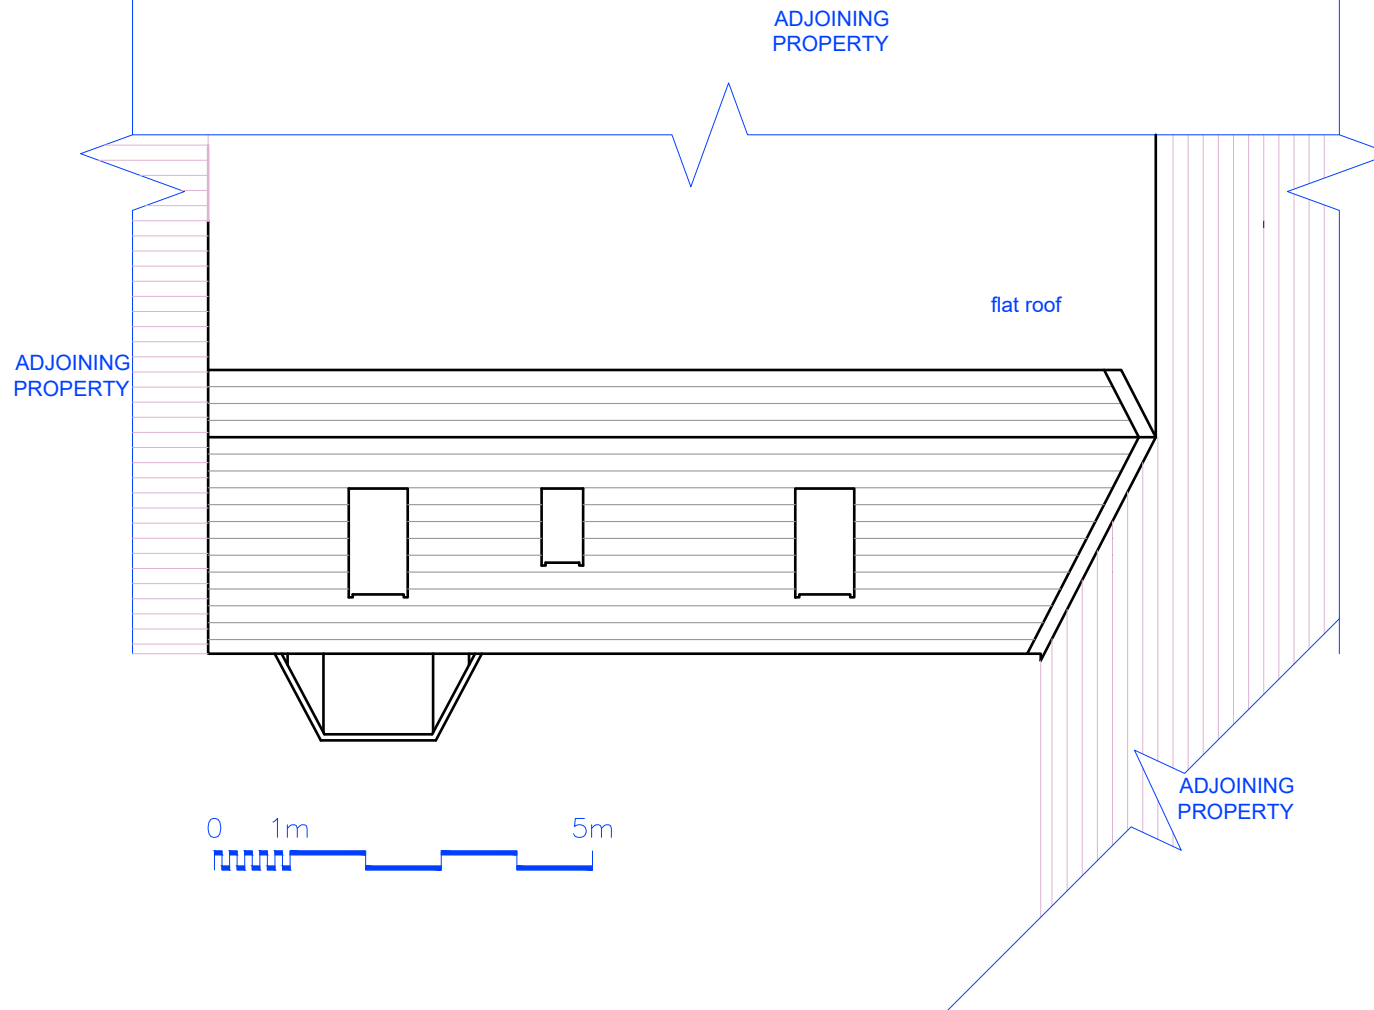

RECEIVED

By Lisa Walton at 8:54 am, Oct 16, 2023

PROPOSED ROOF PLAN

PROPOSED INSTALLATION OF 3NO.
CONSERVATION ROOF LIGHTS

DATE	SCALE	DRAWN
11/10/23	1:100	TT

DRAWING TITLE
Proposed roof plan

Drawing Number: PS23-04/B

STATUS: Planning

CLIENT
Mr & Mrs P Sladen

SITE ADDRESS
Camelia Cottage
Holy Vale
St Mary's
TR21 0NT