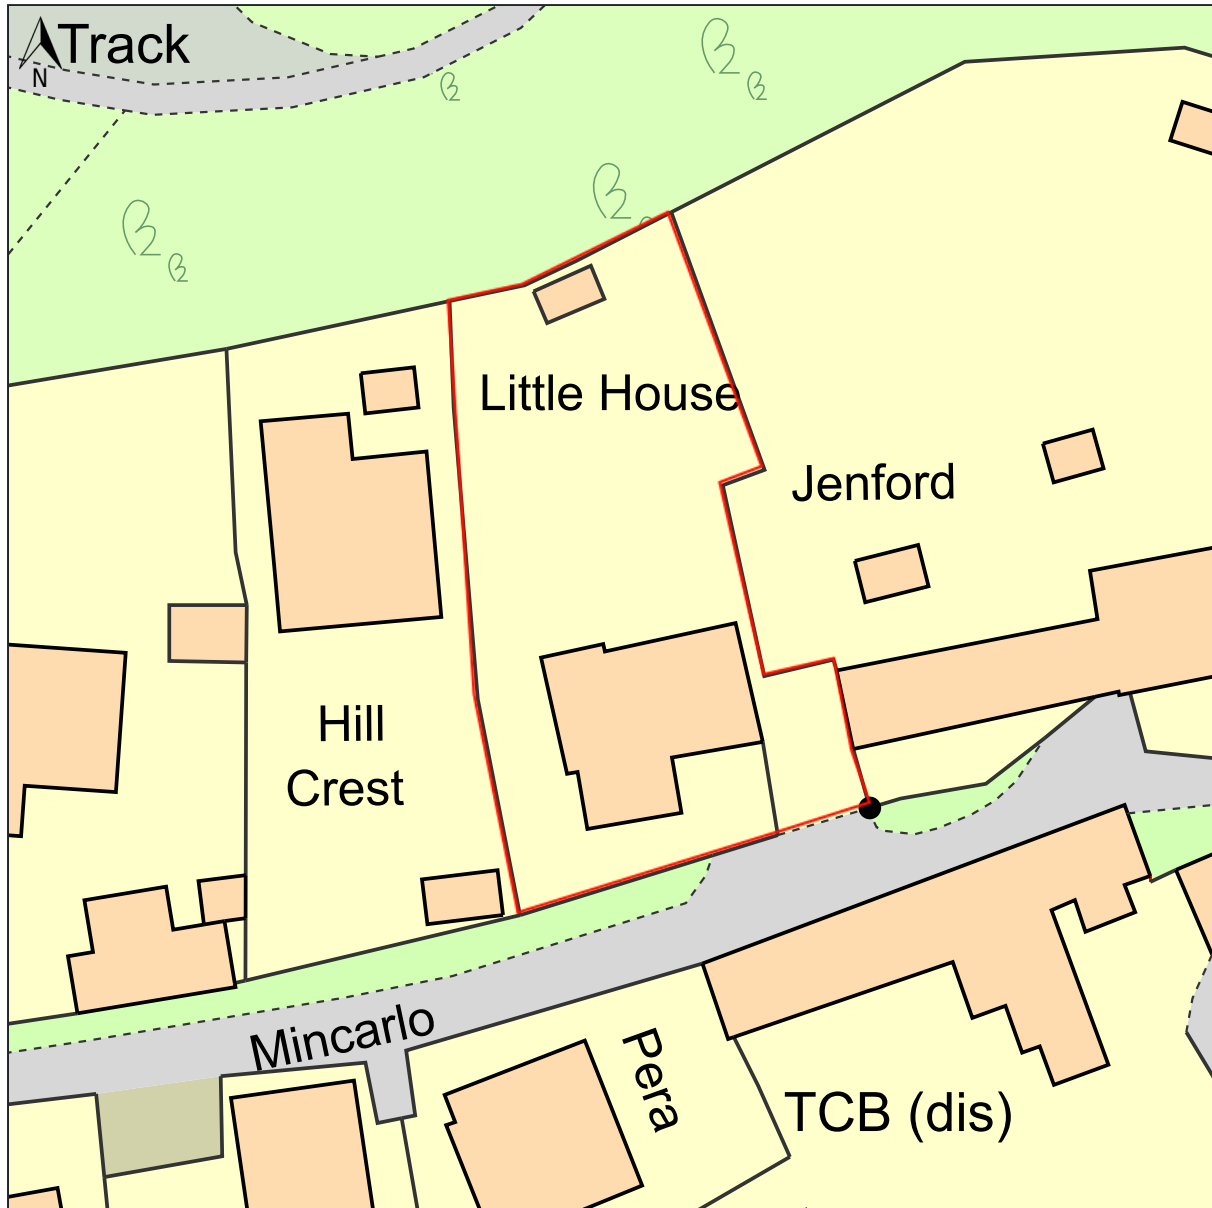

RECEIVED

By Liv Rickman at 10:56 am, Sep 29, 2023

POST OFFICE, TOWN LANE, BRYHER, ISLES OF SCILLY, TR23 0PR

UPRN: 192002651

HMLR Title No:

© Crown copyright and database rights, 2023. Ordnance Survey
0100031673 Created using Plans by Emapsite

 Old Post Office

Scale: 1:500

Paper Size: A4

Notes:

Block Plan & Location Plan