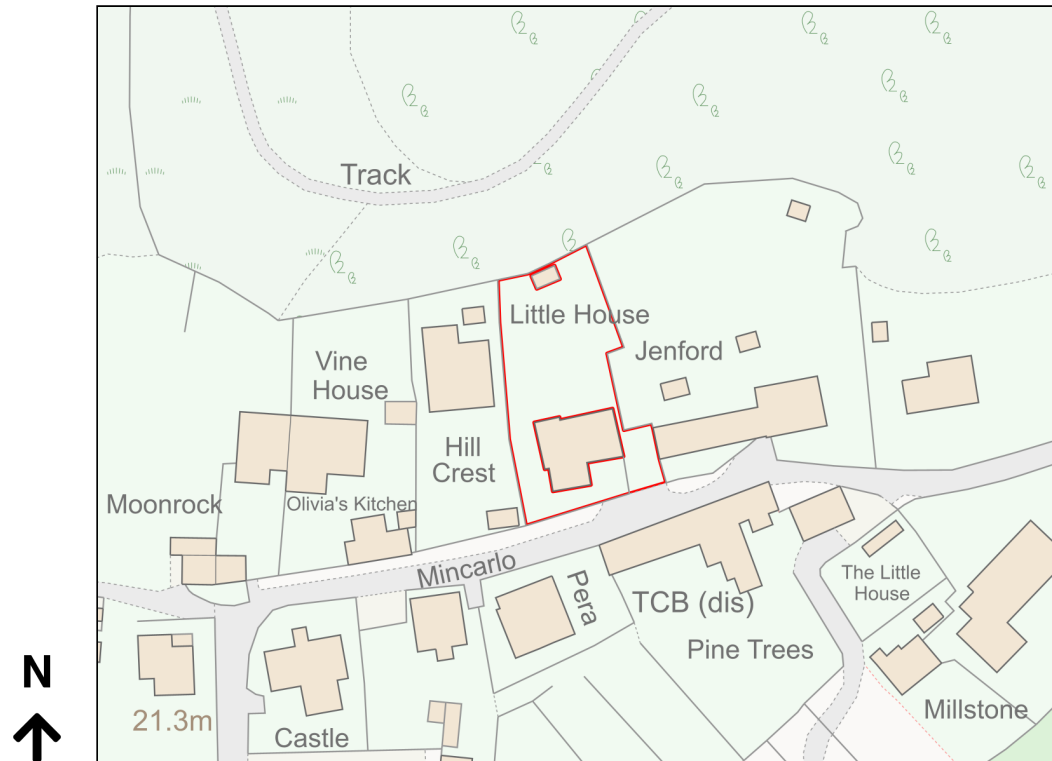

# Location Plan

Site Address: Old Post Office, Town Lane, The Town, Bryher, TR23 0PR

**RECEIVED**  
By Liv Rickman at 10:51 am, Sep 29, 2023

Date Produced: 28-Sep-2023

Scale: 1:1250 @A4

Planning Portal Reference: PP-12484011v1