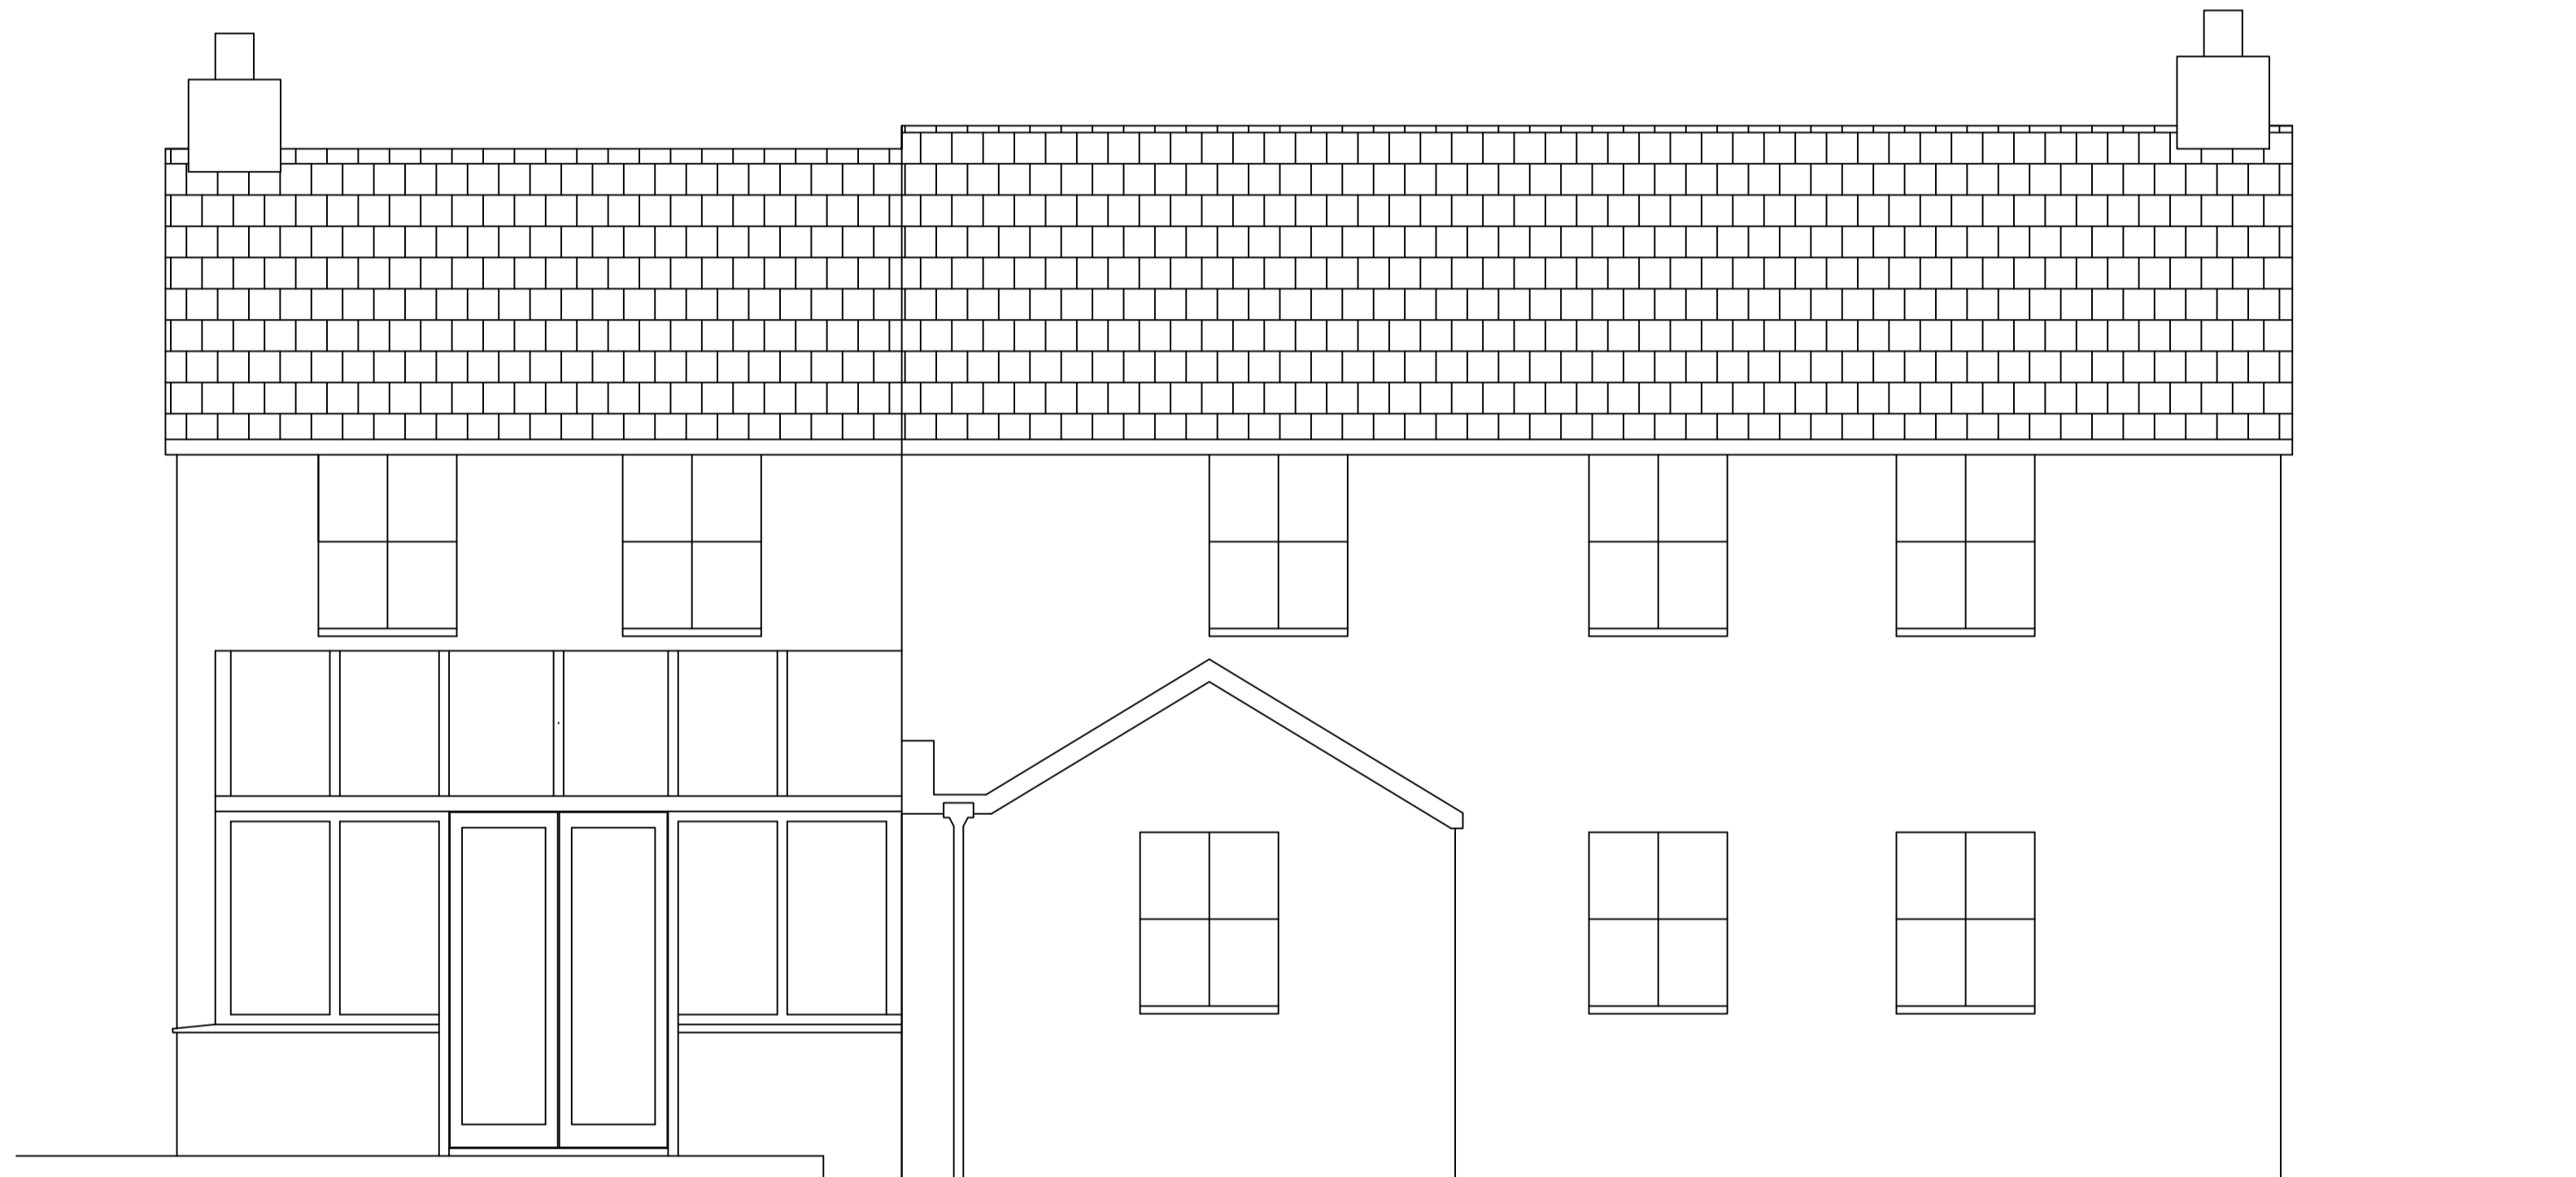

Contractors must check all dimensions on site. Only figured dimensions are to be worked from. Discrepancies are to be reported immediately.

Notes:

RECEIVED
By A King at 11:51 am, Oct 11, 2023

No.	Date	Revision

Sibleys The Old Post Office
Bryher
Isles of Scilly

DRAWING TITLE
Replacement Conservatory

CLIENT
Mr Chris West

Dwg. No. File No.

1:40 @ A1

Controlled by **IS** Designed by

Drawn by **IS** Checked by .....

October 2023 Office **ISLES OF SCILLY**