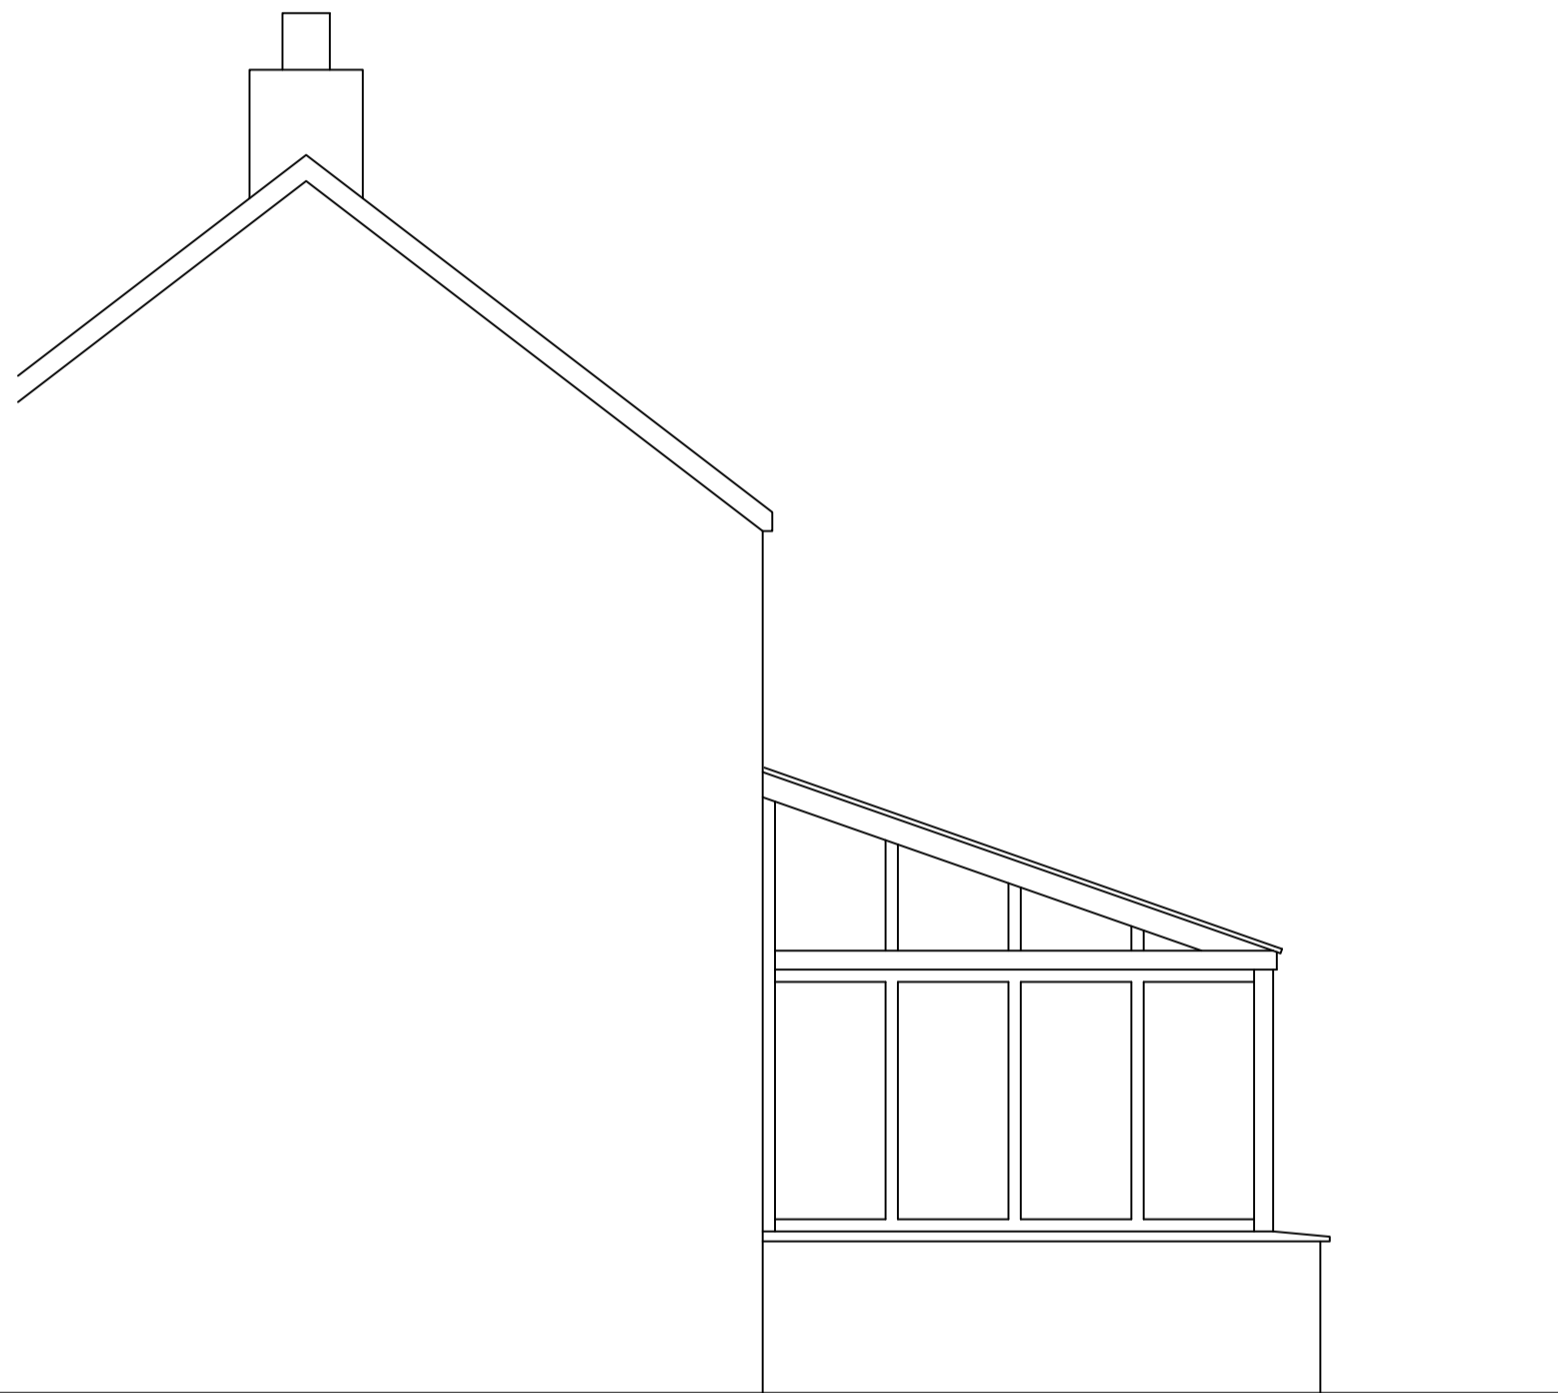

Contractors must check all dimensions on site. Only figured dimensions are to be worked from. Discrepancies are to be reported immediately.

Notes:

RECEIVED
By A King at 11:51 am, Oct 11, 2023

No.	Date	Revision

Sibleys The Old Post Office
Bryher
Isles of Scilly

DRAWING TITLE
Replacement Conservatory

CLIENT
Mr Chris West

Dwg. No. File No.

1:40 @ A1

Controlled by **IS** Designed by

Drawn by **IS** Checked by .....

October 2023 Office **ISLES OF SCILLY**