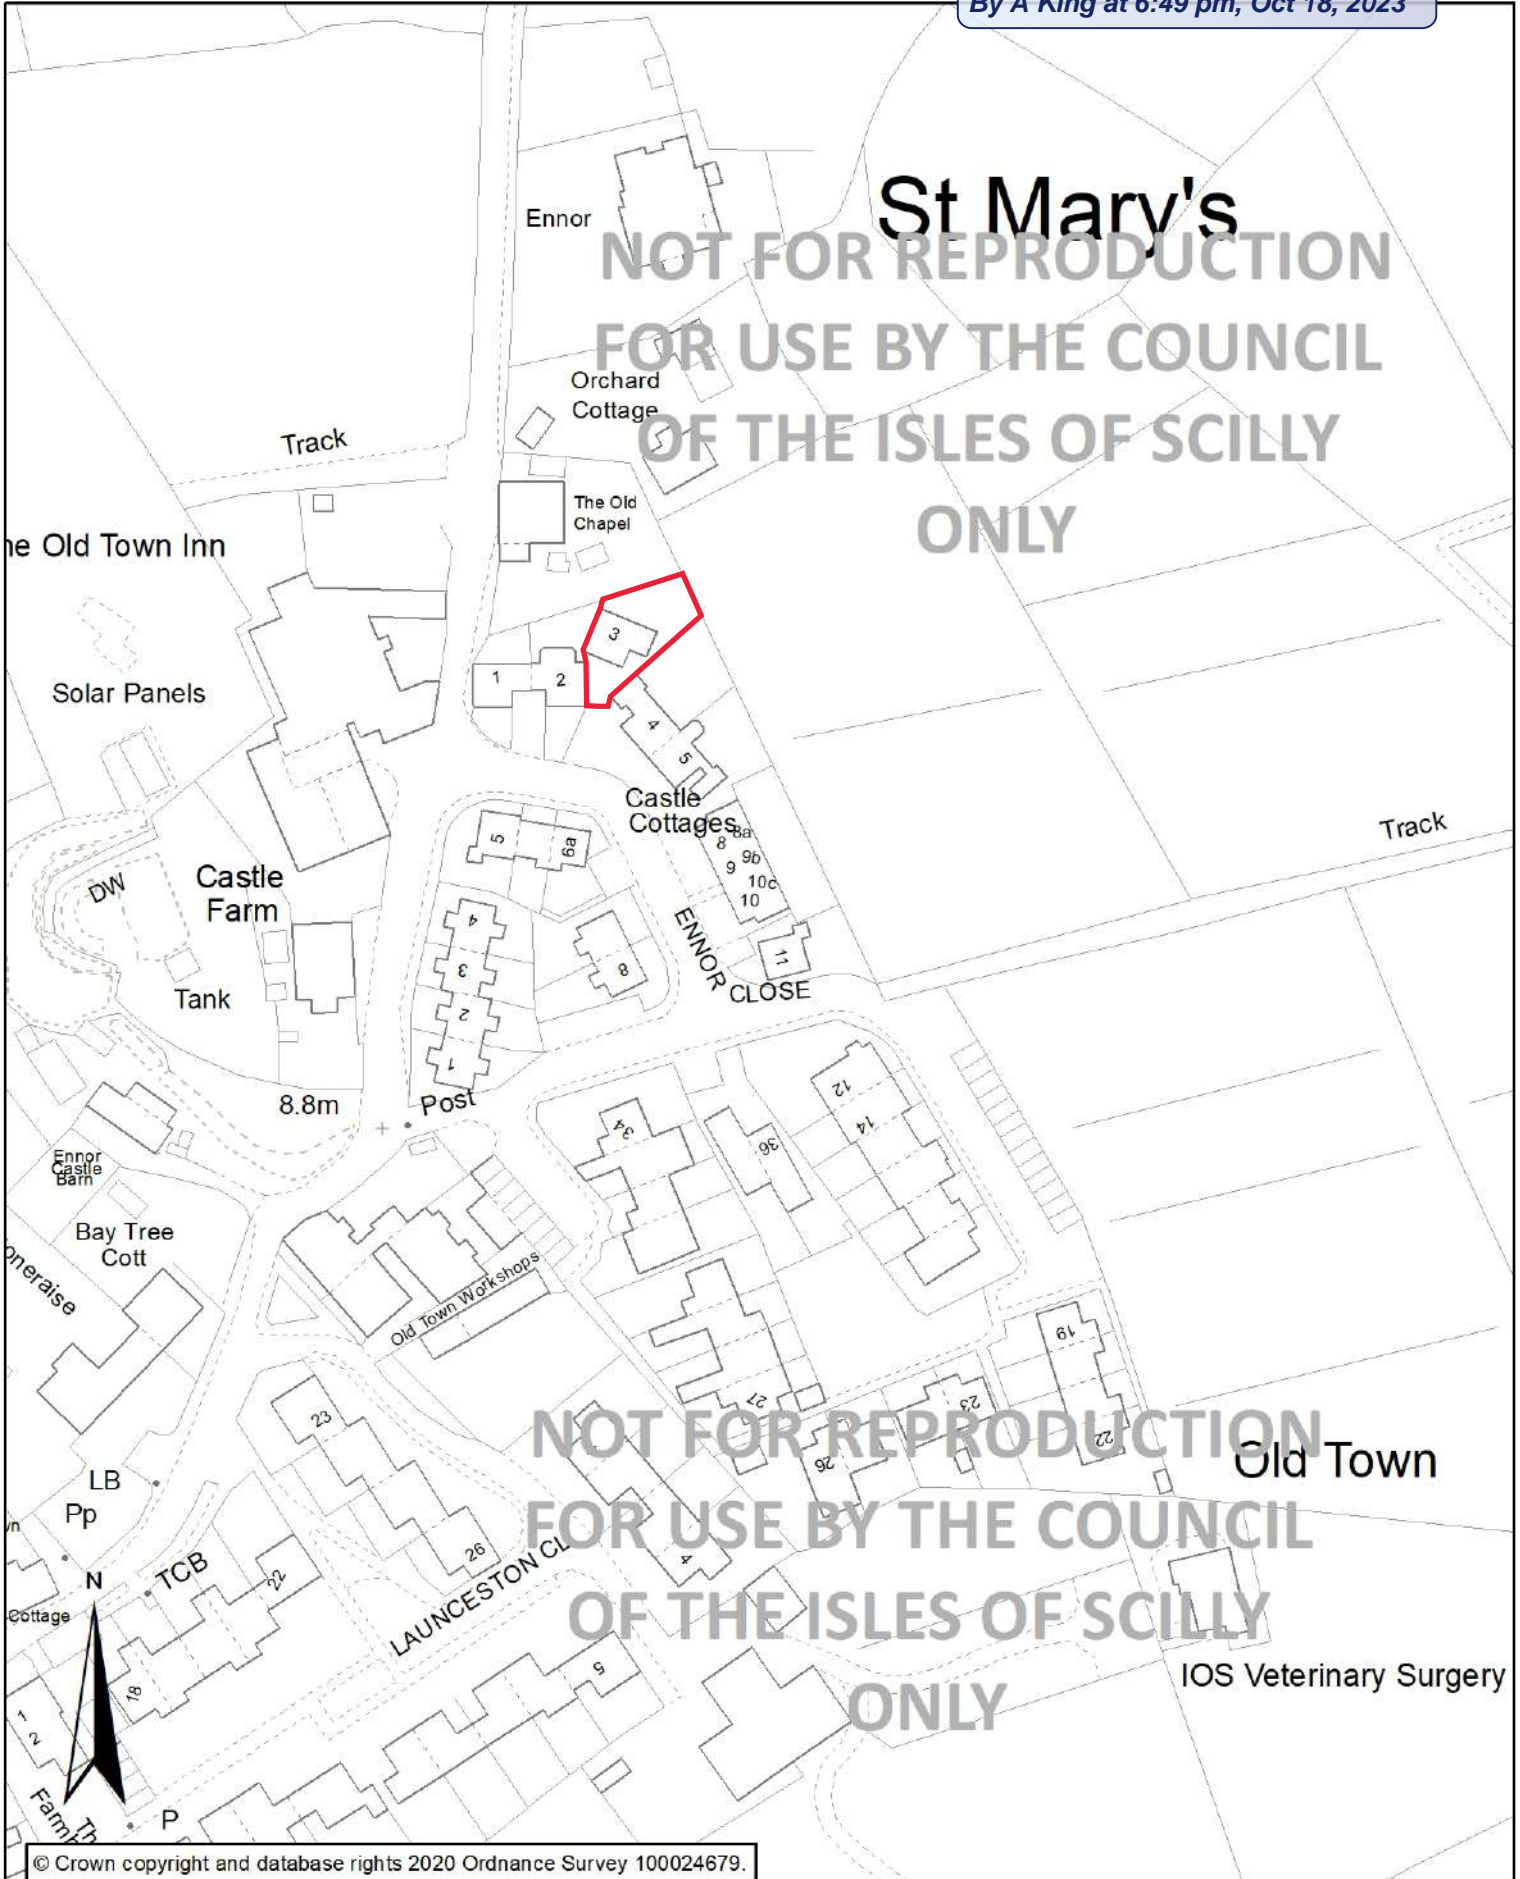

3 Ennor Close, Old Town, St Mary's, Isles of Scilly

LOCATION PLAN

RECEIVED

By A King at 6:49 pm, Oct 18, 2023

© Crown copyright and database rights 2020 Ordnance Survey 100024679.

1:1,250 @A4

For use and reproduction by the Council of the Isles of Scilly only.