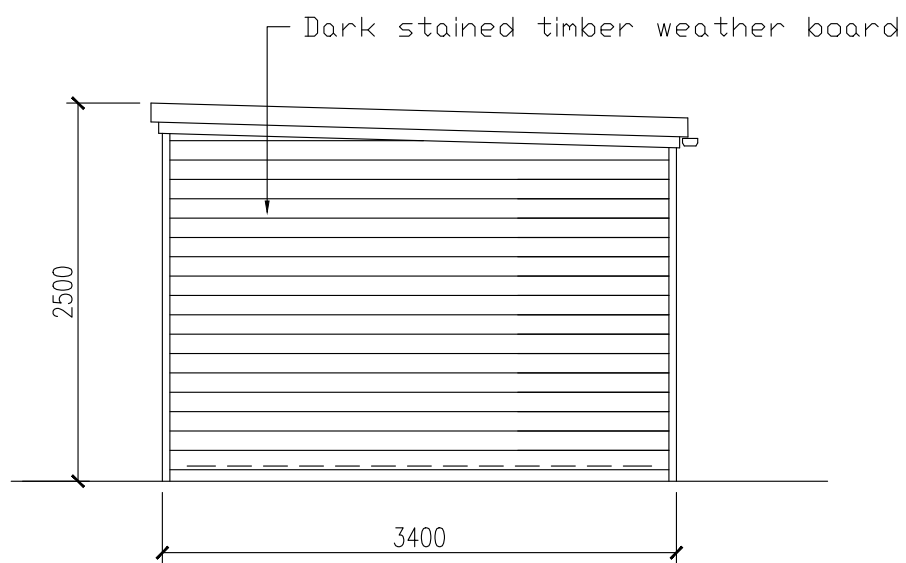

RECEIVED

By Liv Rickman at 9:29 am, Nov 03, 2023

EAST ELEVATION

SOUTH ELEVATION

WEST ELEVATION

NORTH ELEVATION

4 Telegraph Bungalows, Isles of Scilly TR21 0NP

For construction purposes, the contractor is to check dimensions on site.

Retention of converted and extended outbuildings to create detached bedroom accommodation in rear garden for the use of family members
Stage: Planning Permission Application

Drg Title Proposed Elevations
Drg Ref 225 / P 02
Date October 2023
Scale 1:150 @ A3