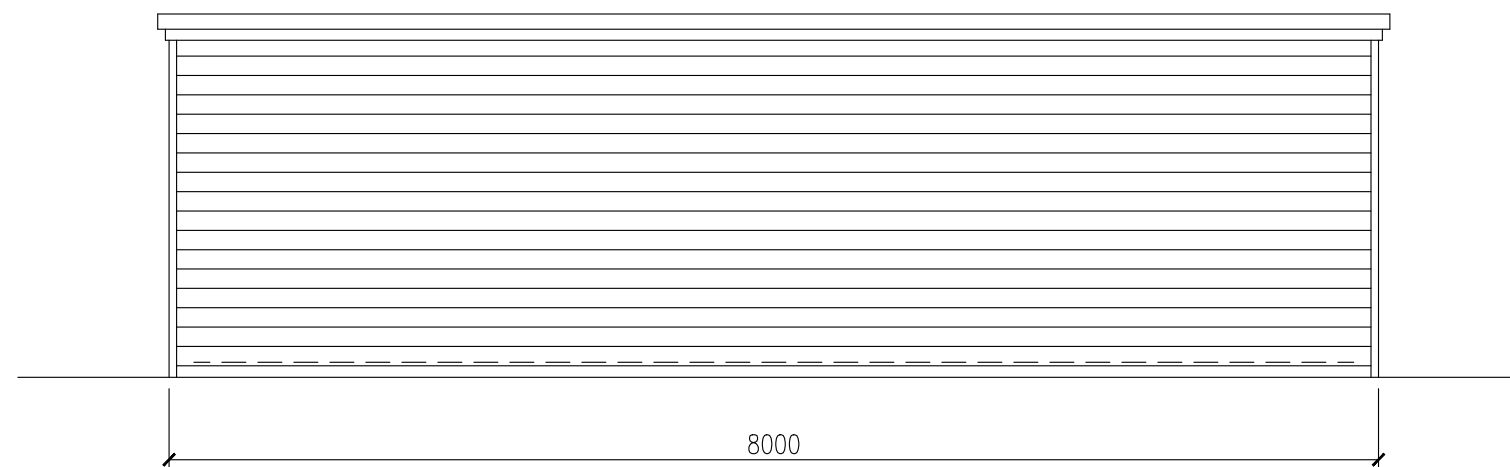

RECEIVED

By Liv Rickman at 9:29 am, Nov 03, 2023

EAST ELEVATION

SOUTH ELEVATION

WEST ELEVATION

NORTH ELEVATION

4 Telegraph Bungalows, Isles of Scilly TR21 0NP

For construction purposes, the contractor is to check dimensions on site.

Retention of converted and extended outbuildings to create detached bedroom accommodation in rear garden for the use of family members
Stage: Planning Permission Application

Drg Title Proposed Elevations
Drg Ref 225 / P 02
Date October 2023
Scale 1:150 @ A3