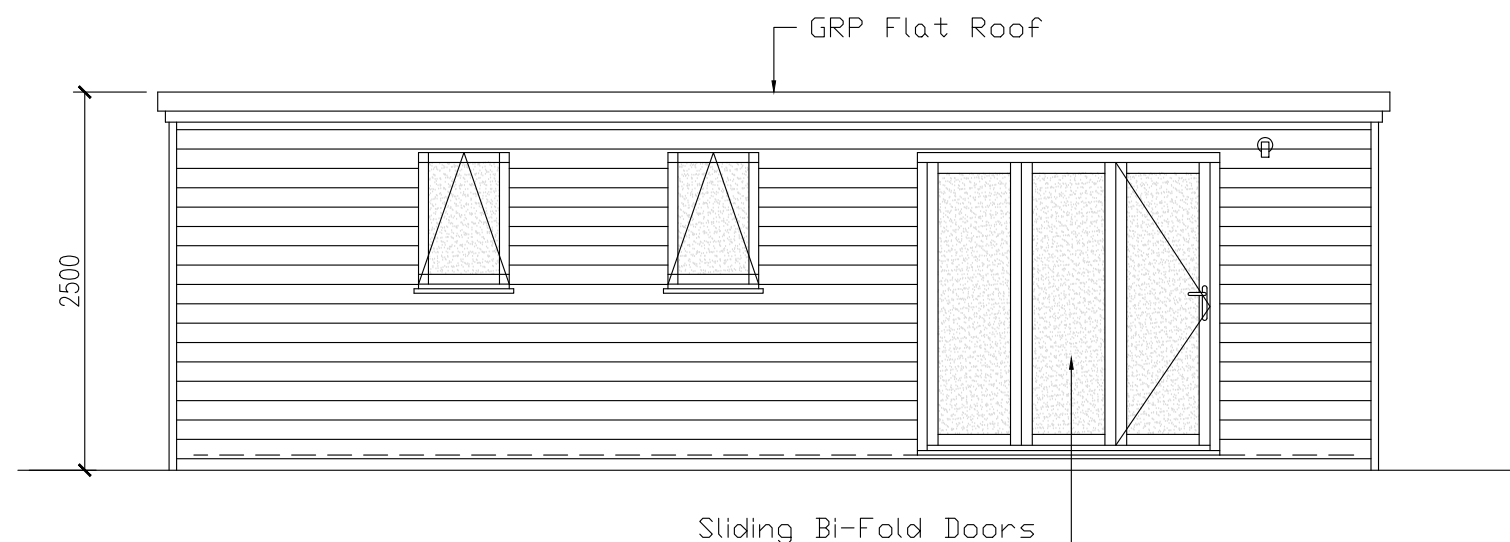

RECEIVED

By Liv Rickman at 9:29 am, Nov 03, 2023

EAST ELEVATION

SOUTH ELEVATION

WEST ELEVATION

NORTH ELEVATION

4 Telegraph Bungalows, Isles of Scilly TR21 0NP

For construction purposes, the contractor is to check dimensions on site.

Retention of converted and extended outbuildings to create detached bedroom accommodation in rear garden for the use of family members
Stage: Planning Permission Application

Drg Title Proposed Elevations
Drg Ref 225 / P 02
Date October 2023
Scale 1:150 @ A3