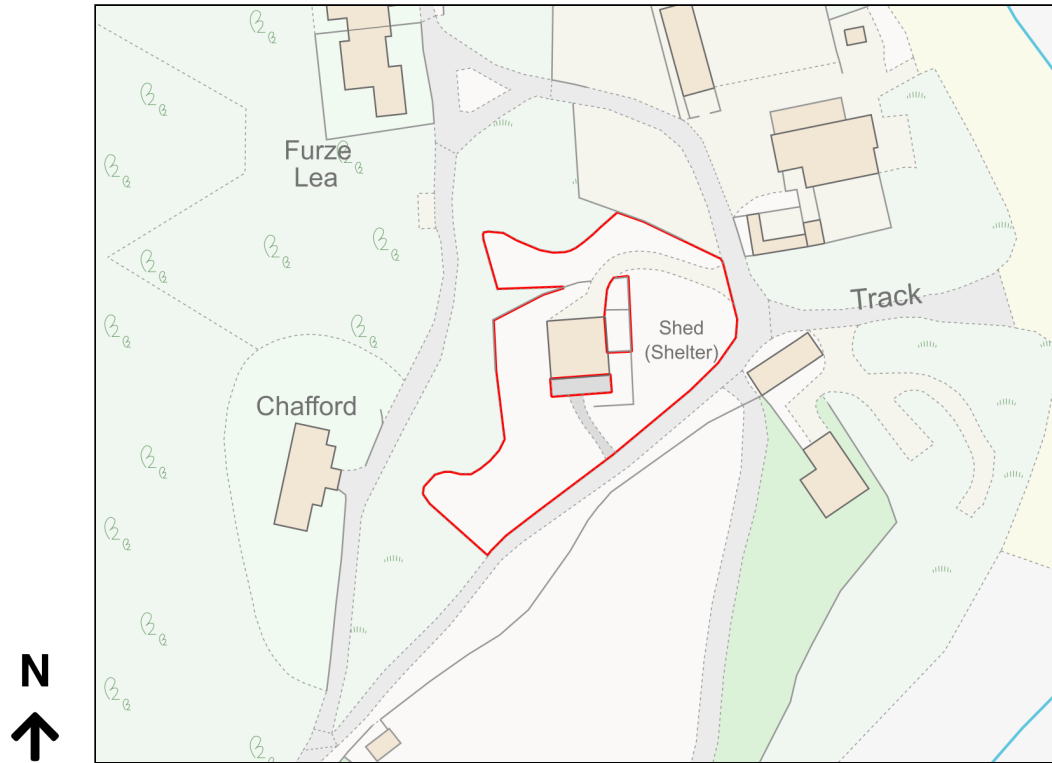

Location Plan

Site Address: Island Fish, Northward Road, Norrad, Bryher, TR23 0PR

Date Produced: 11-Nov-2023

RECEIVED
By Liv Rickman at 3:18 pm, Nov 13, 2023

Scale: 1:1250 @A4

Planning Portal Reference: PP-12582957v1